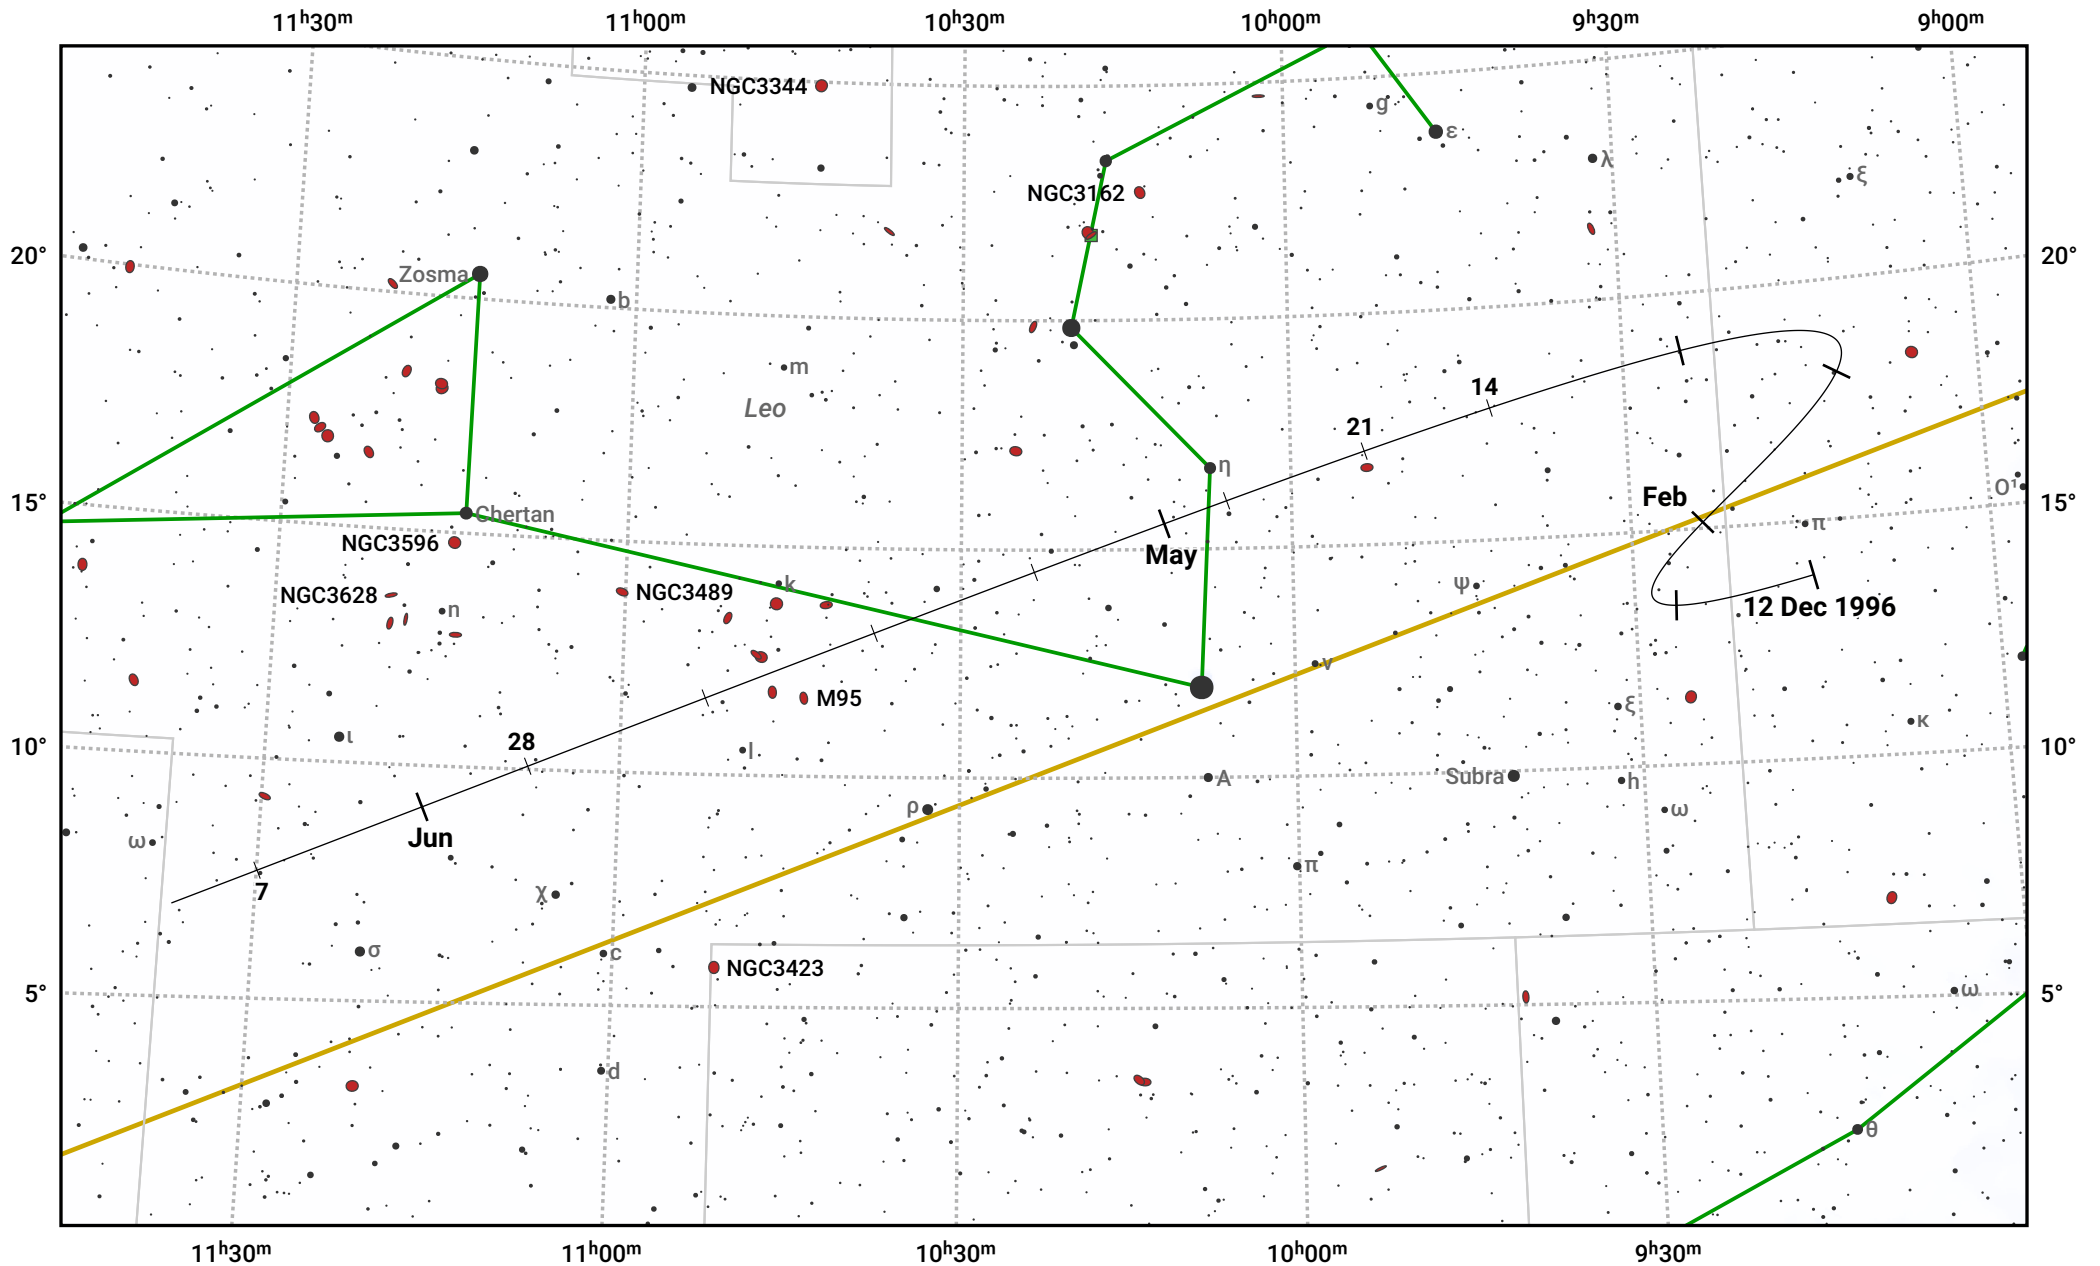

# The path of 81P/Wild starting on 12 Dec 1996

© Dominic Ford 2011–2024. Date markers placed at midnight UTC. Downloaded from <https://in-the-sky.org>

Magnitude scale: 9.0 8.0 7.0 6.0 5.0 4.0 3.0 2.0 1.0

— Ecliptic Plane

Galaxy Bright nebula Open cluster Globular cluster

Date	Mag
1997 Jan 1	10.1
1997 Jan 9	9.8
1997 Feb 13	8.8
1997 Mar 1	8.6
1997 May 1	9.0
1997 Jun 5	9.8