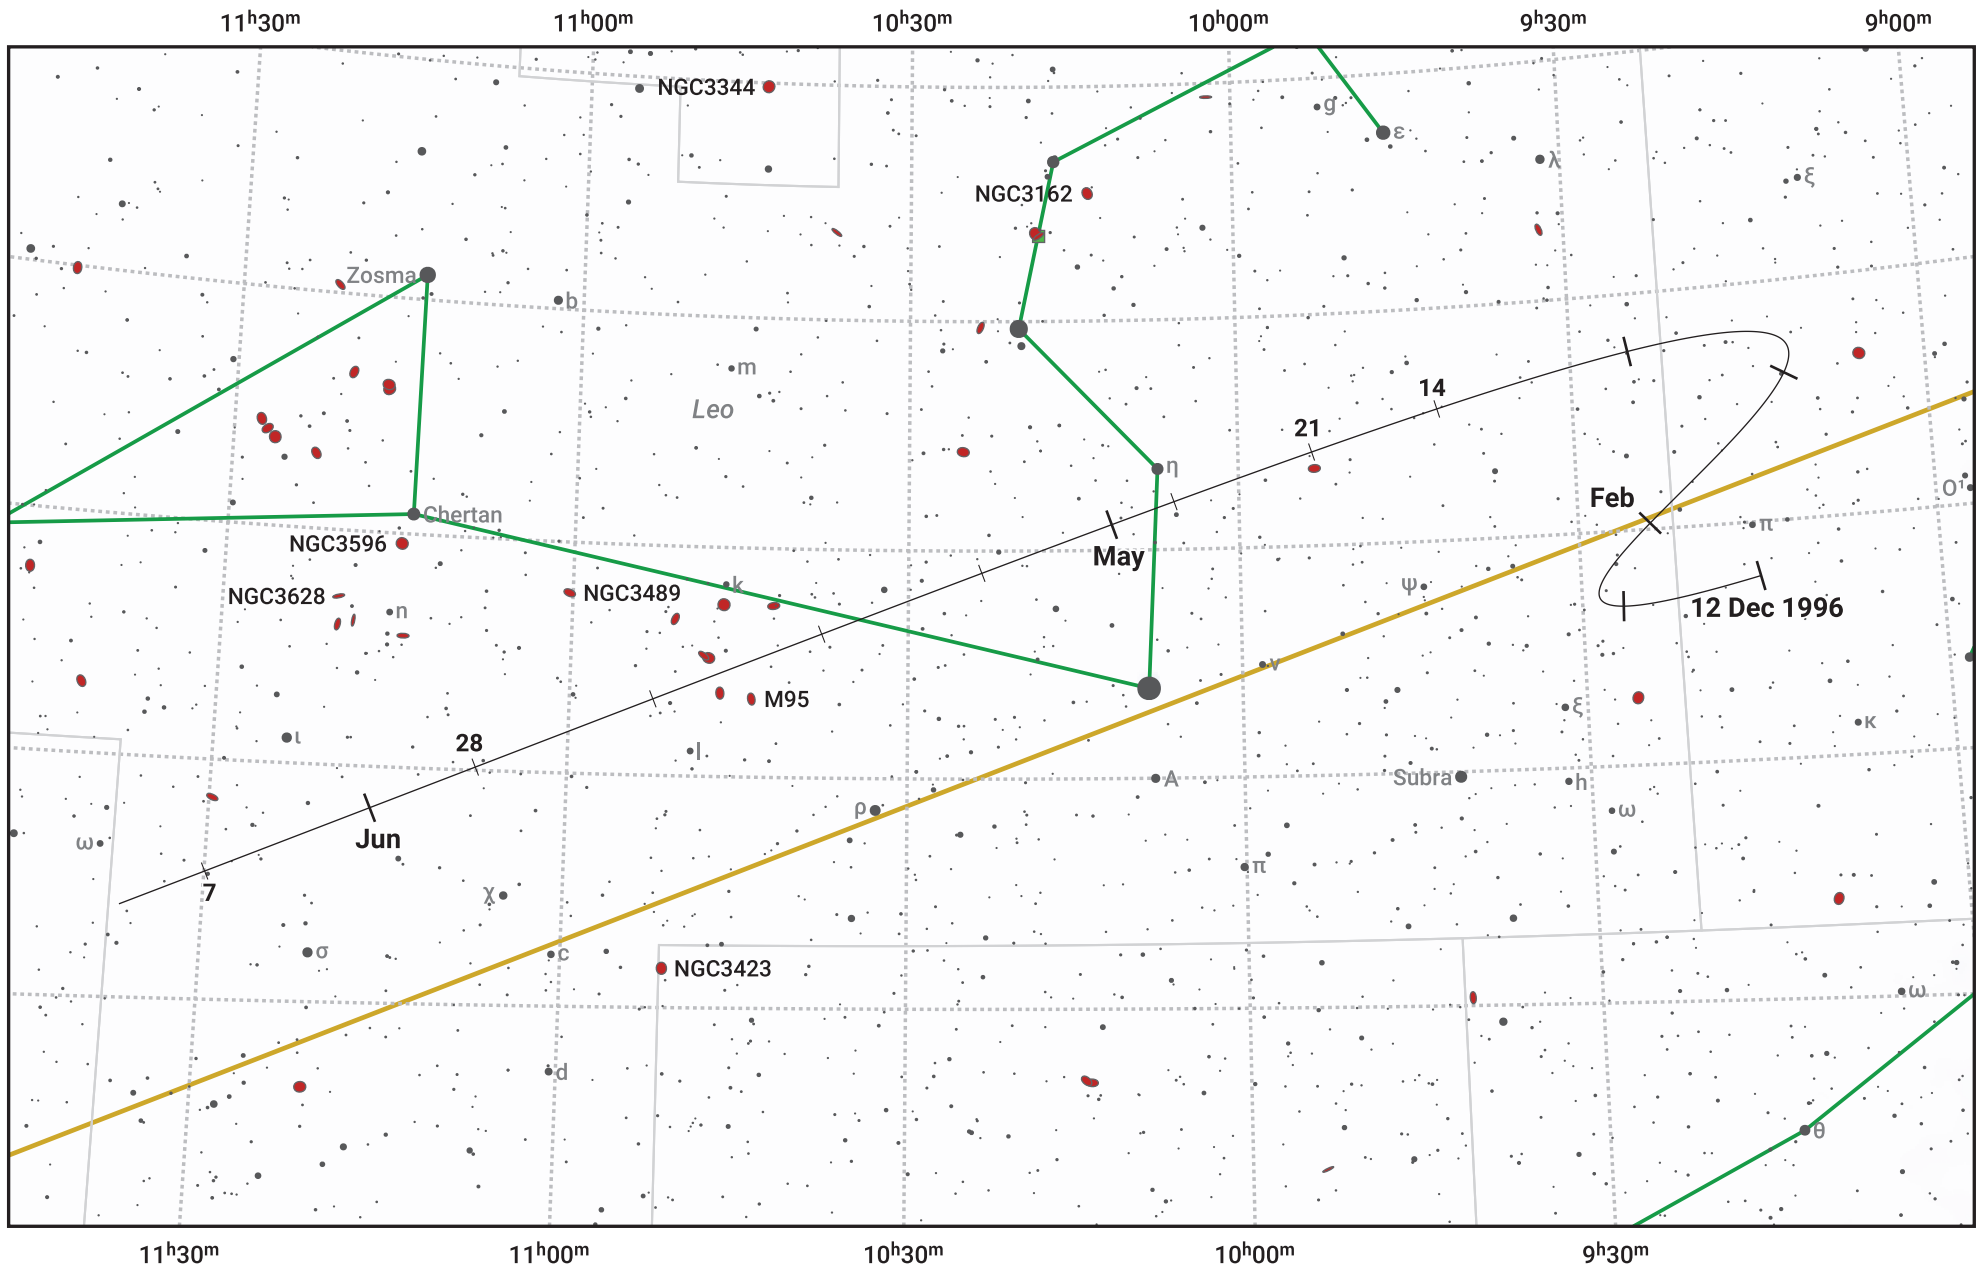

The path of 81P/Wild starting on 12 Dec 1996

© Dominic Ford 2011–2024. Date markers placed at midnight UTC. Downloaded from <https://in-the-sky.org>

Magnitude scale: 9.0 8.0 7.0 6.0 5.0 4.0 3.0 2.0 1.0

— Ecliptic Plane

- Galaxy
- Bright nebula
- Open cluster
- + Globular cluster

Date	Mag
1997 Jan 1	10.1
1997 Jan 9	9.8
1997 Feb 13	8.8
1997 Mar 1	8.6
1997 May 1	9.0
1997 Jun 5	9.8