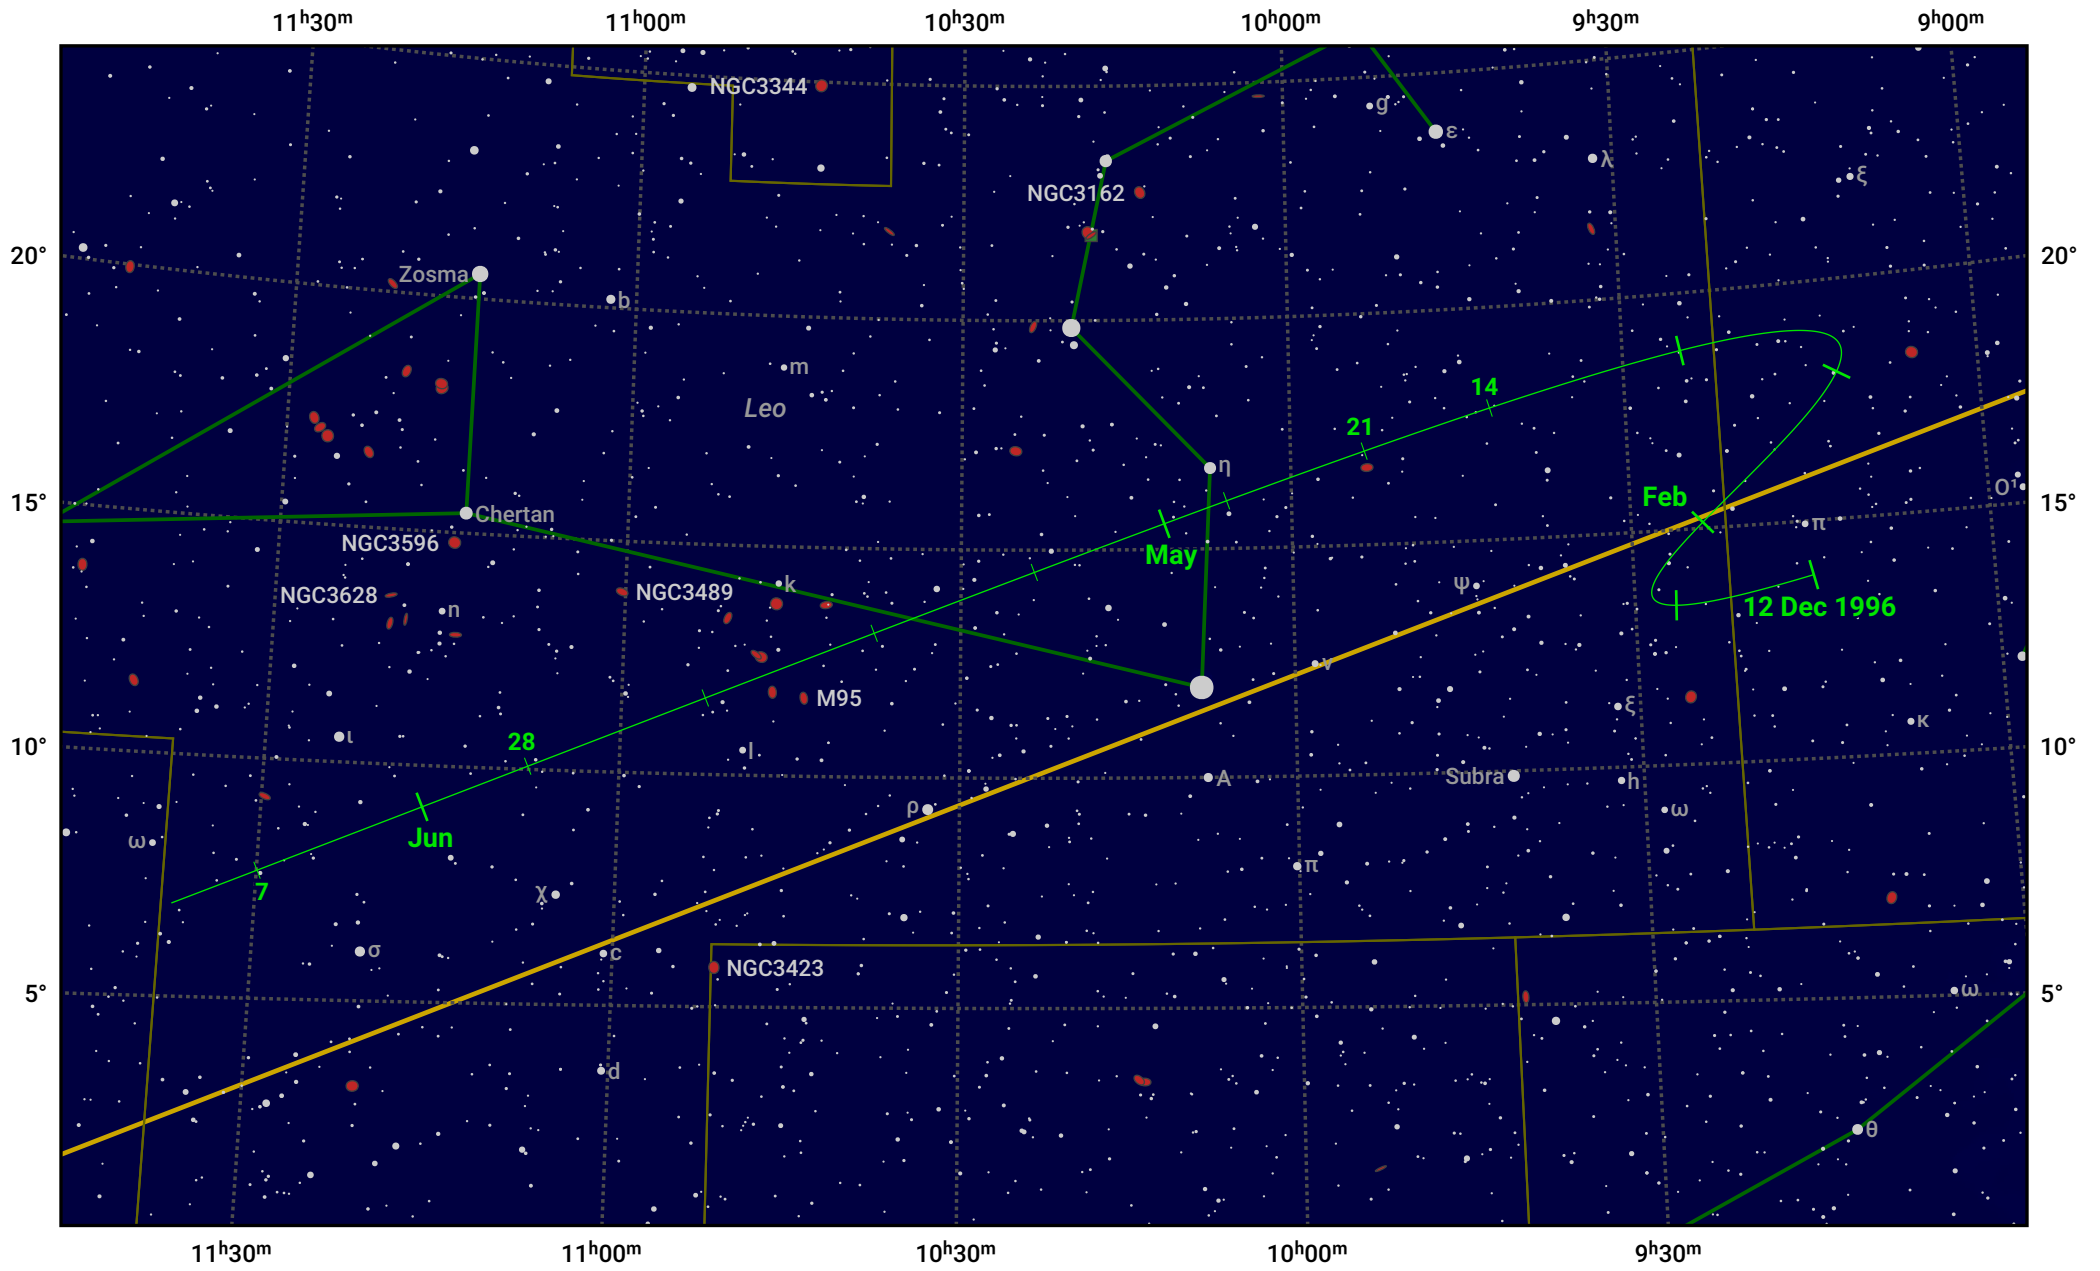

The path of 81P/Wild starting on 12 Dec 1996

© Dominic Ford 2011–2024. Date markers placed at midnight UTC. Downloaded from <https://in-the-sky.org>

Magnitude scale: 9.0 8.0 7.0 6.0 5.0 4.0 3.0 2.0 1.0

— Ecliptic Plane

Galaxy Bright nebula Open cluster Globular cluster

Date	Mag
1997 Jan 1	10.1
1997 Jan 9	9.8
1997 Feb 13	8.8
1997 Mar 1	8.6
1997 May 1	9.0
1997 Jun 5	9.8