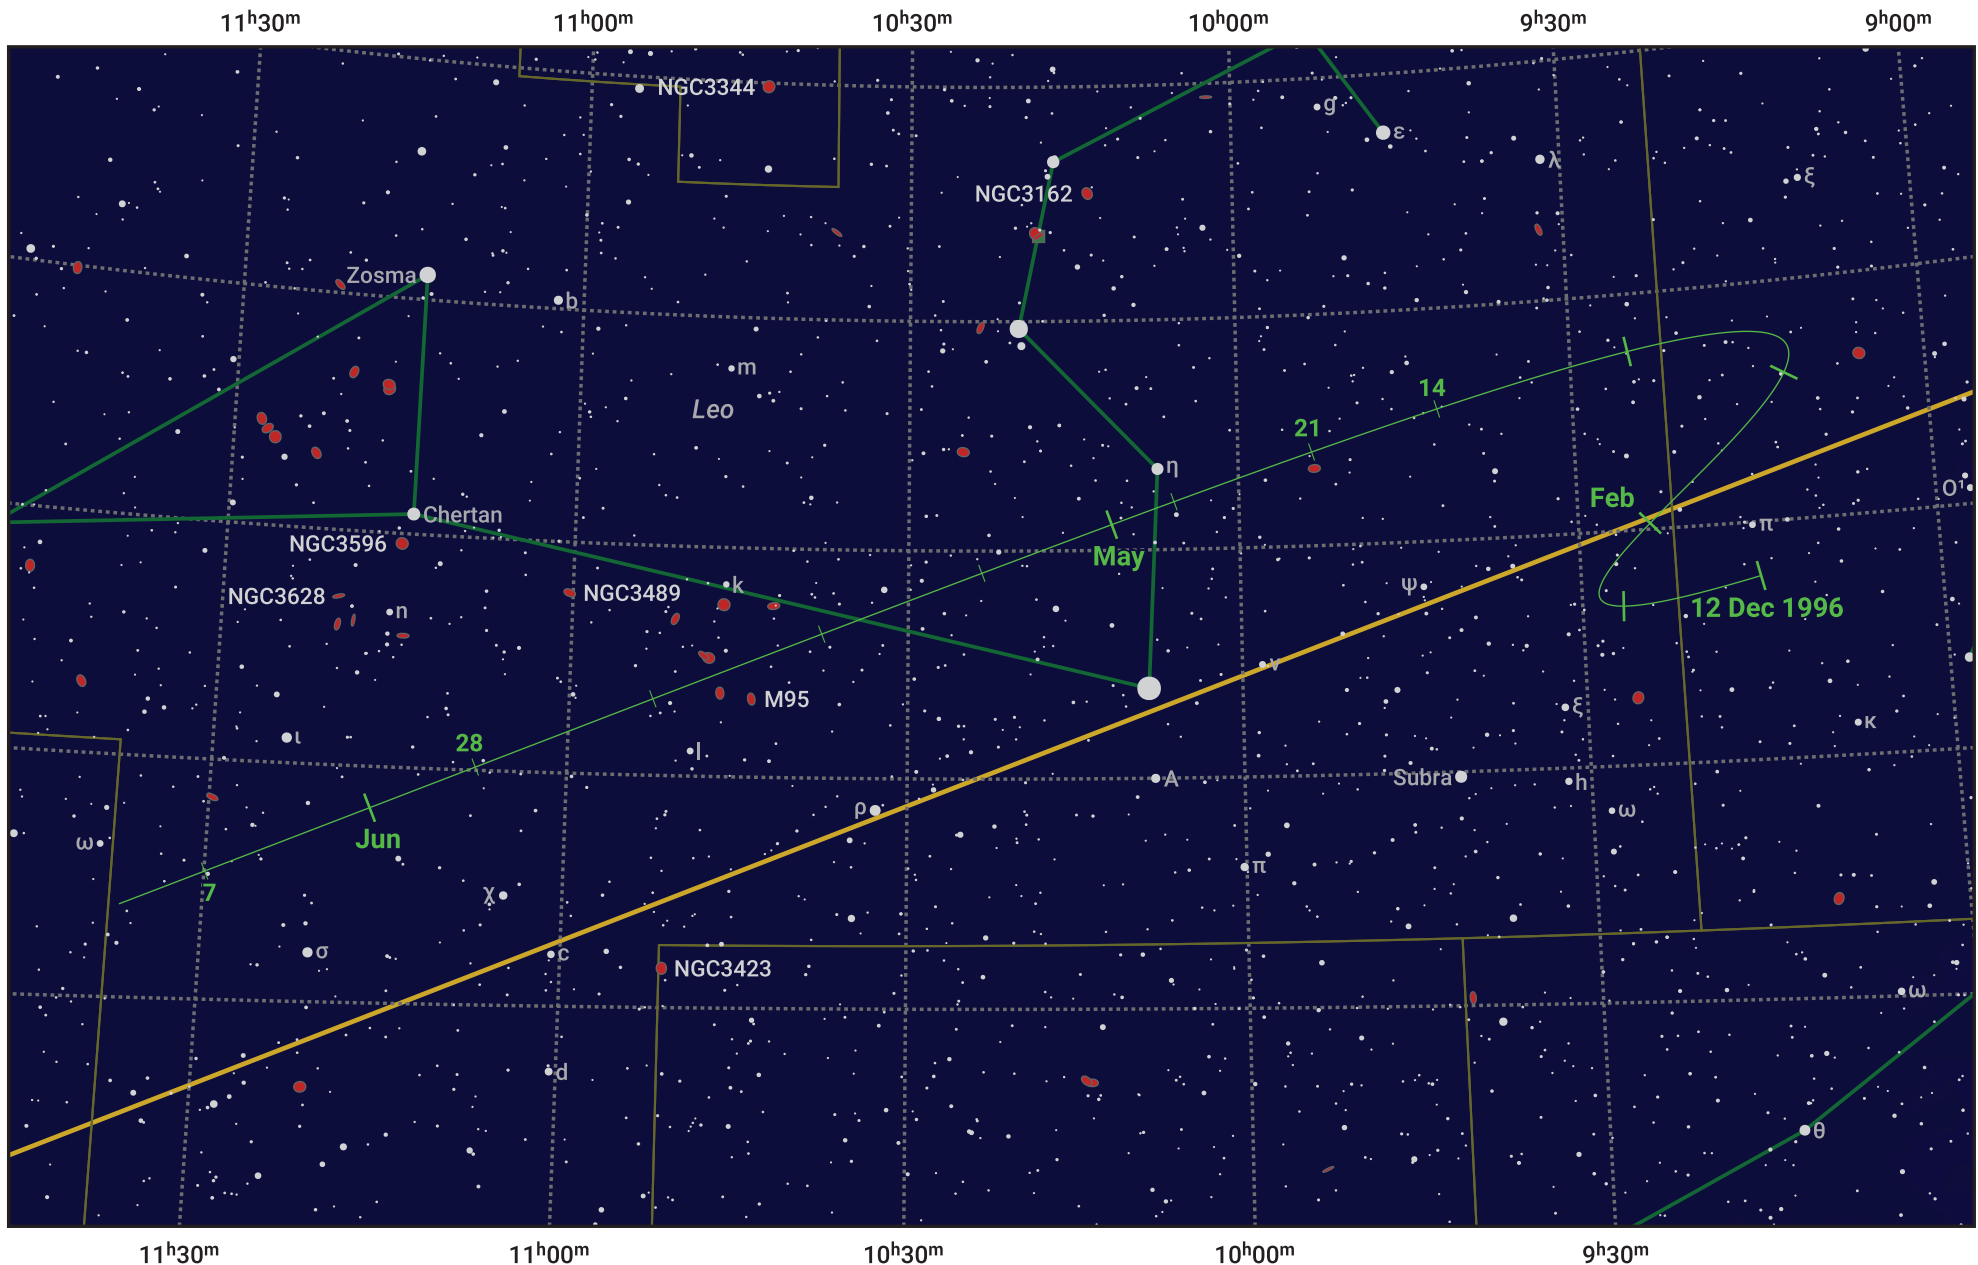

# The path of 81P/Wild starting on 12 Dec 1996

© Dominic Ford 2011–2024. Date markers placed at midnight UTC. Downloaded from <https://in-the-sky.org>

Magnitude scale: 9.0 8.0 7.0 6.0 5.0 4.0 3.0 2.0 1.0

- Galaxy
- Bright nebula
- Open cluster
- Globular cluster

Date	Mag
1997 Jan 1	10.1
1997 Jan 9	9.8
1997 Feb 13	8.8
1997 Mar 1	8.6
1997 May 1	9.0
1997 Jun 5	9.8