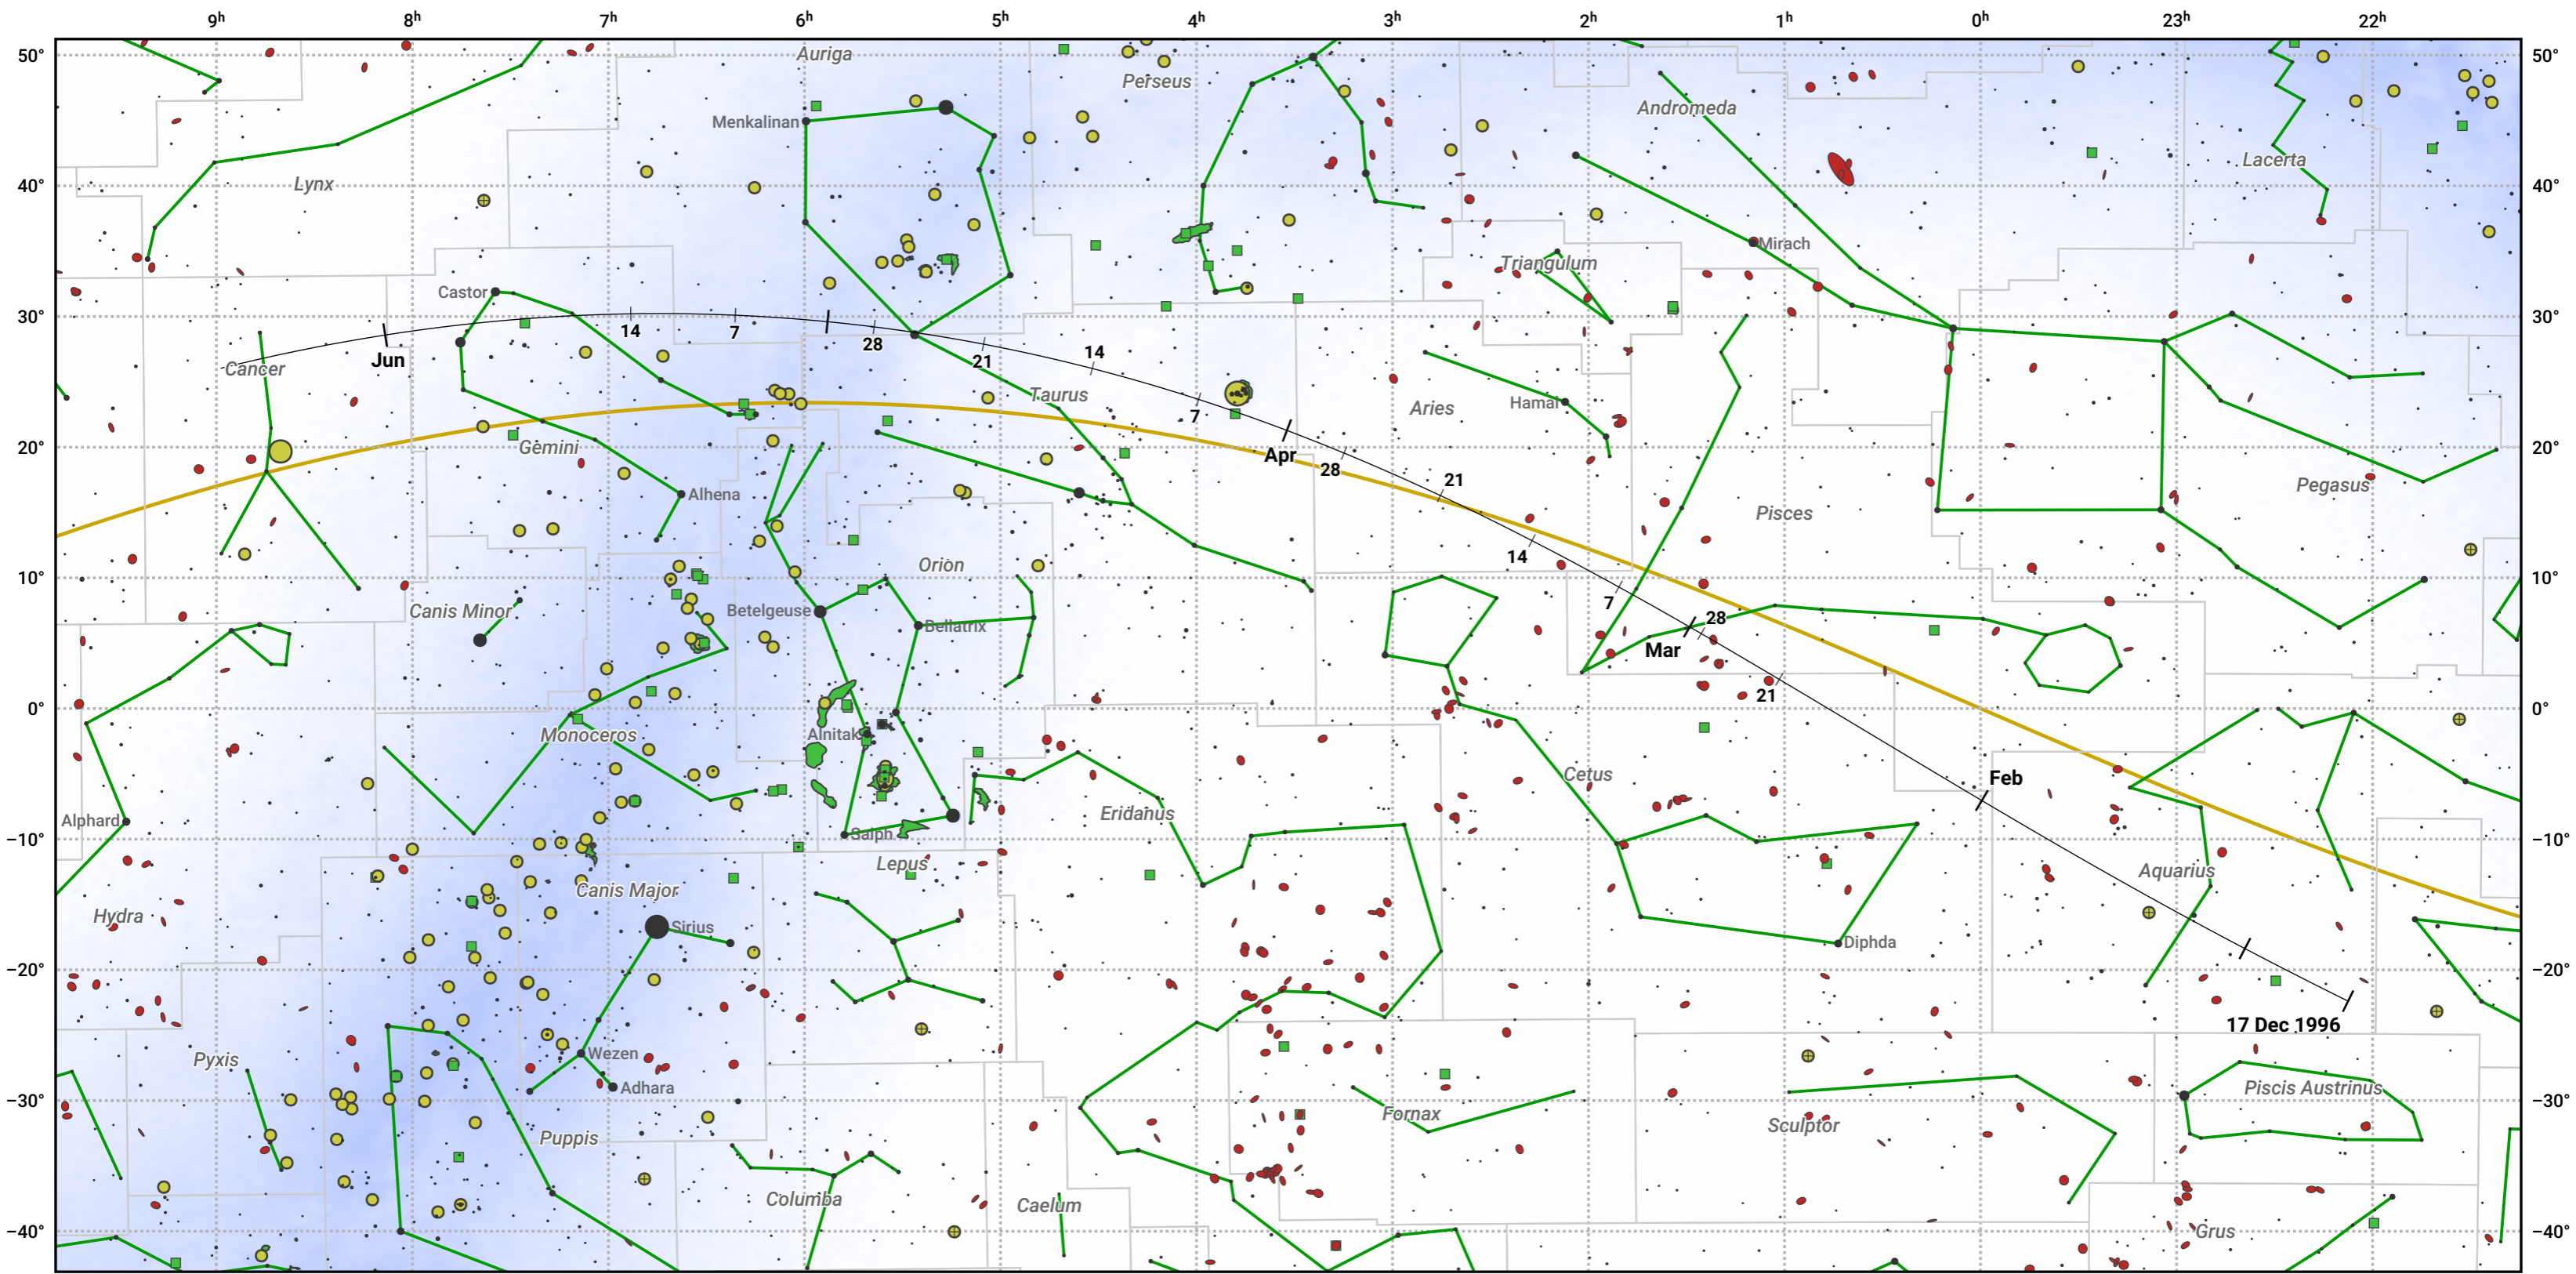

The path of 46P/Wirtanen starting on 17 Dec 1996

© Dominic Ford 2011–2024. Date markers placed at midnight UTC. Downloaded from <https://in-the-sky.org>

Magnitude scale: ● 6.0 ● 5.0 ● 4.0 ● 3.0 ● 2.0 ● 1.0 ● 0.0 ● -1.0 ● -2.0

— Ecliptic Plane

● Galaxy ■ Bright nebula ● Open cluster ⊕ Globular cluster

Date	Mag
1997 Jan 1	12.3
1997 Jan 12	11.8
1997 Feb 6	10.8
1997 Mar 1	10.1
1997 May 1	11.0
1997 May 17	11.8
1997 Jun 6	12.9