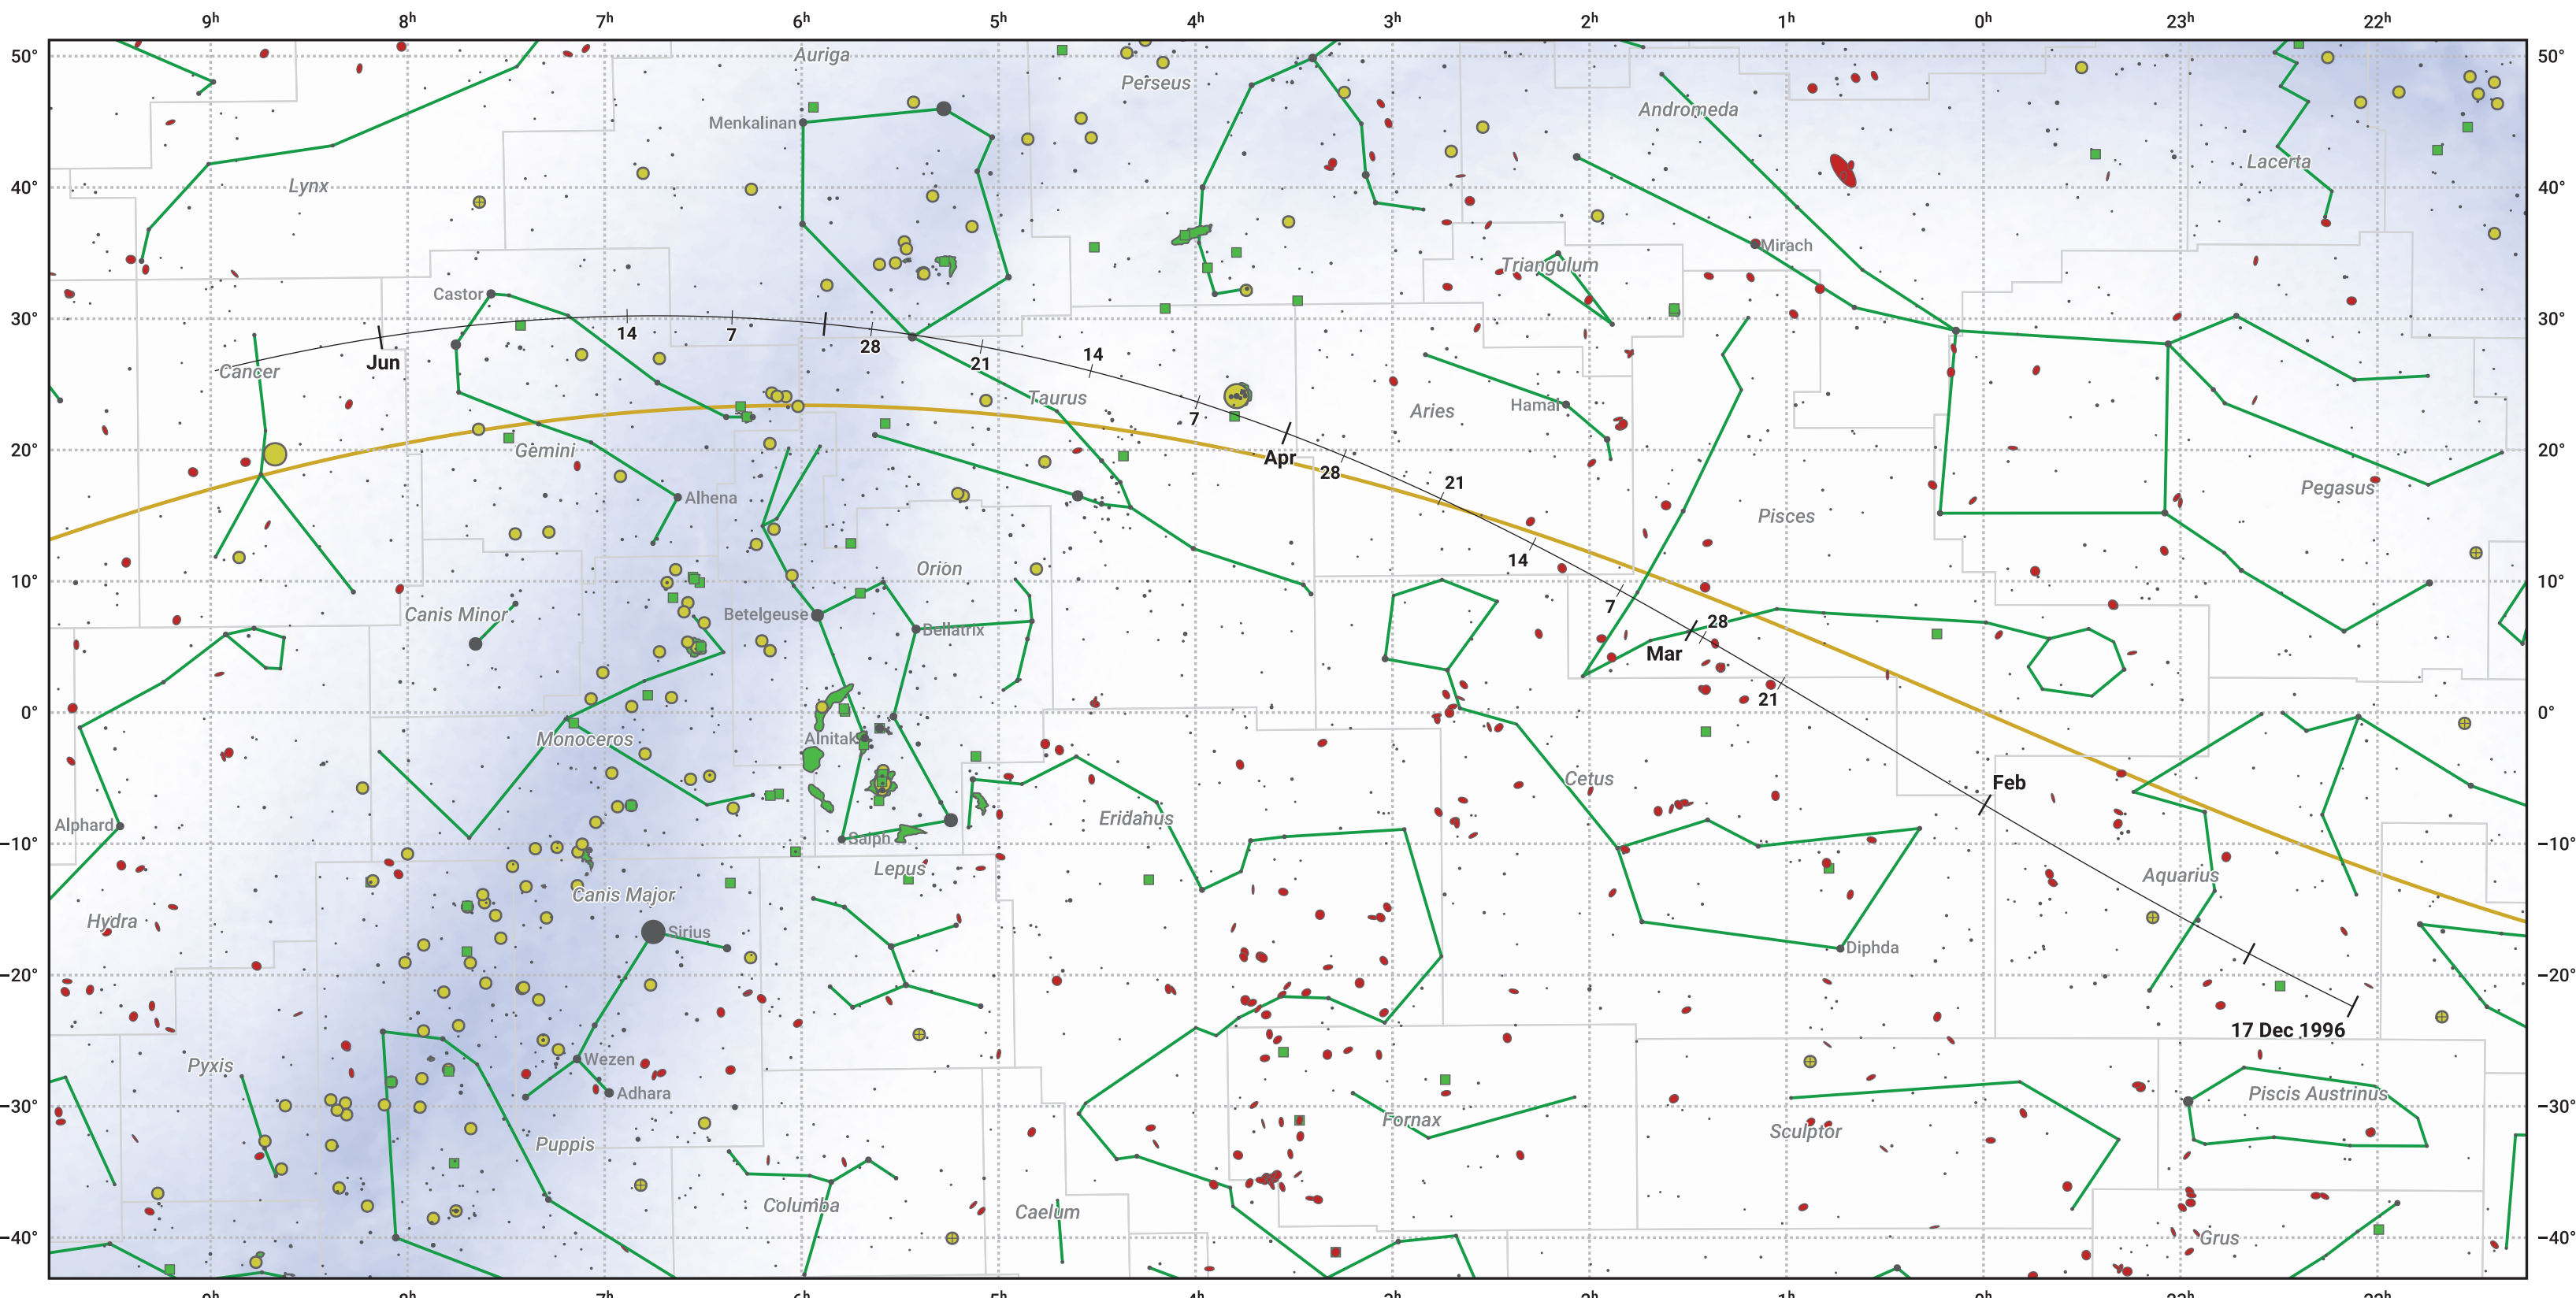

The path of 46P/Wirtanen starting on 17 Dec 1996

© Dominic Ford 2011–2024. Date markers placed at midnight UTC. Downloaded from <https://in-the-sky.org>

Magnitude scale: 6.0 5.0 4.0 3.0 2.0 1.0 0.0 -1.0 -2.0

Ecliptic Plane

Galaxy Bright nebula Open cluster + Globular cluster

Date	Mag
1997 Jan 1	12.3
1997 Jan 12	11.8
1997 Feb 6	10.8
1997 Mar 1	10.1
1997 May 1	11.0
1997 May 17	11.8
1997 Jun 6	12.9