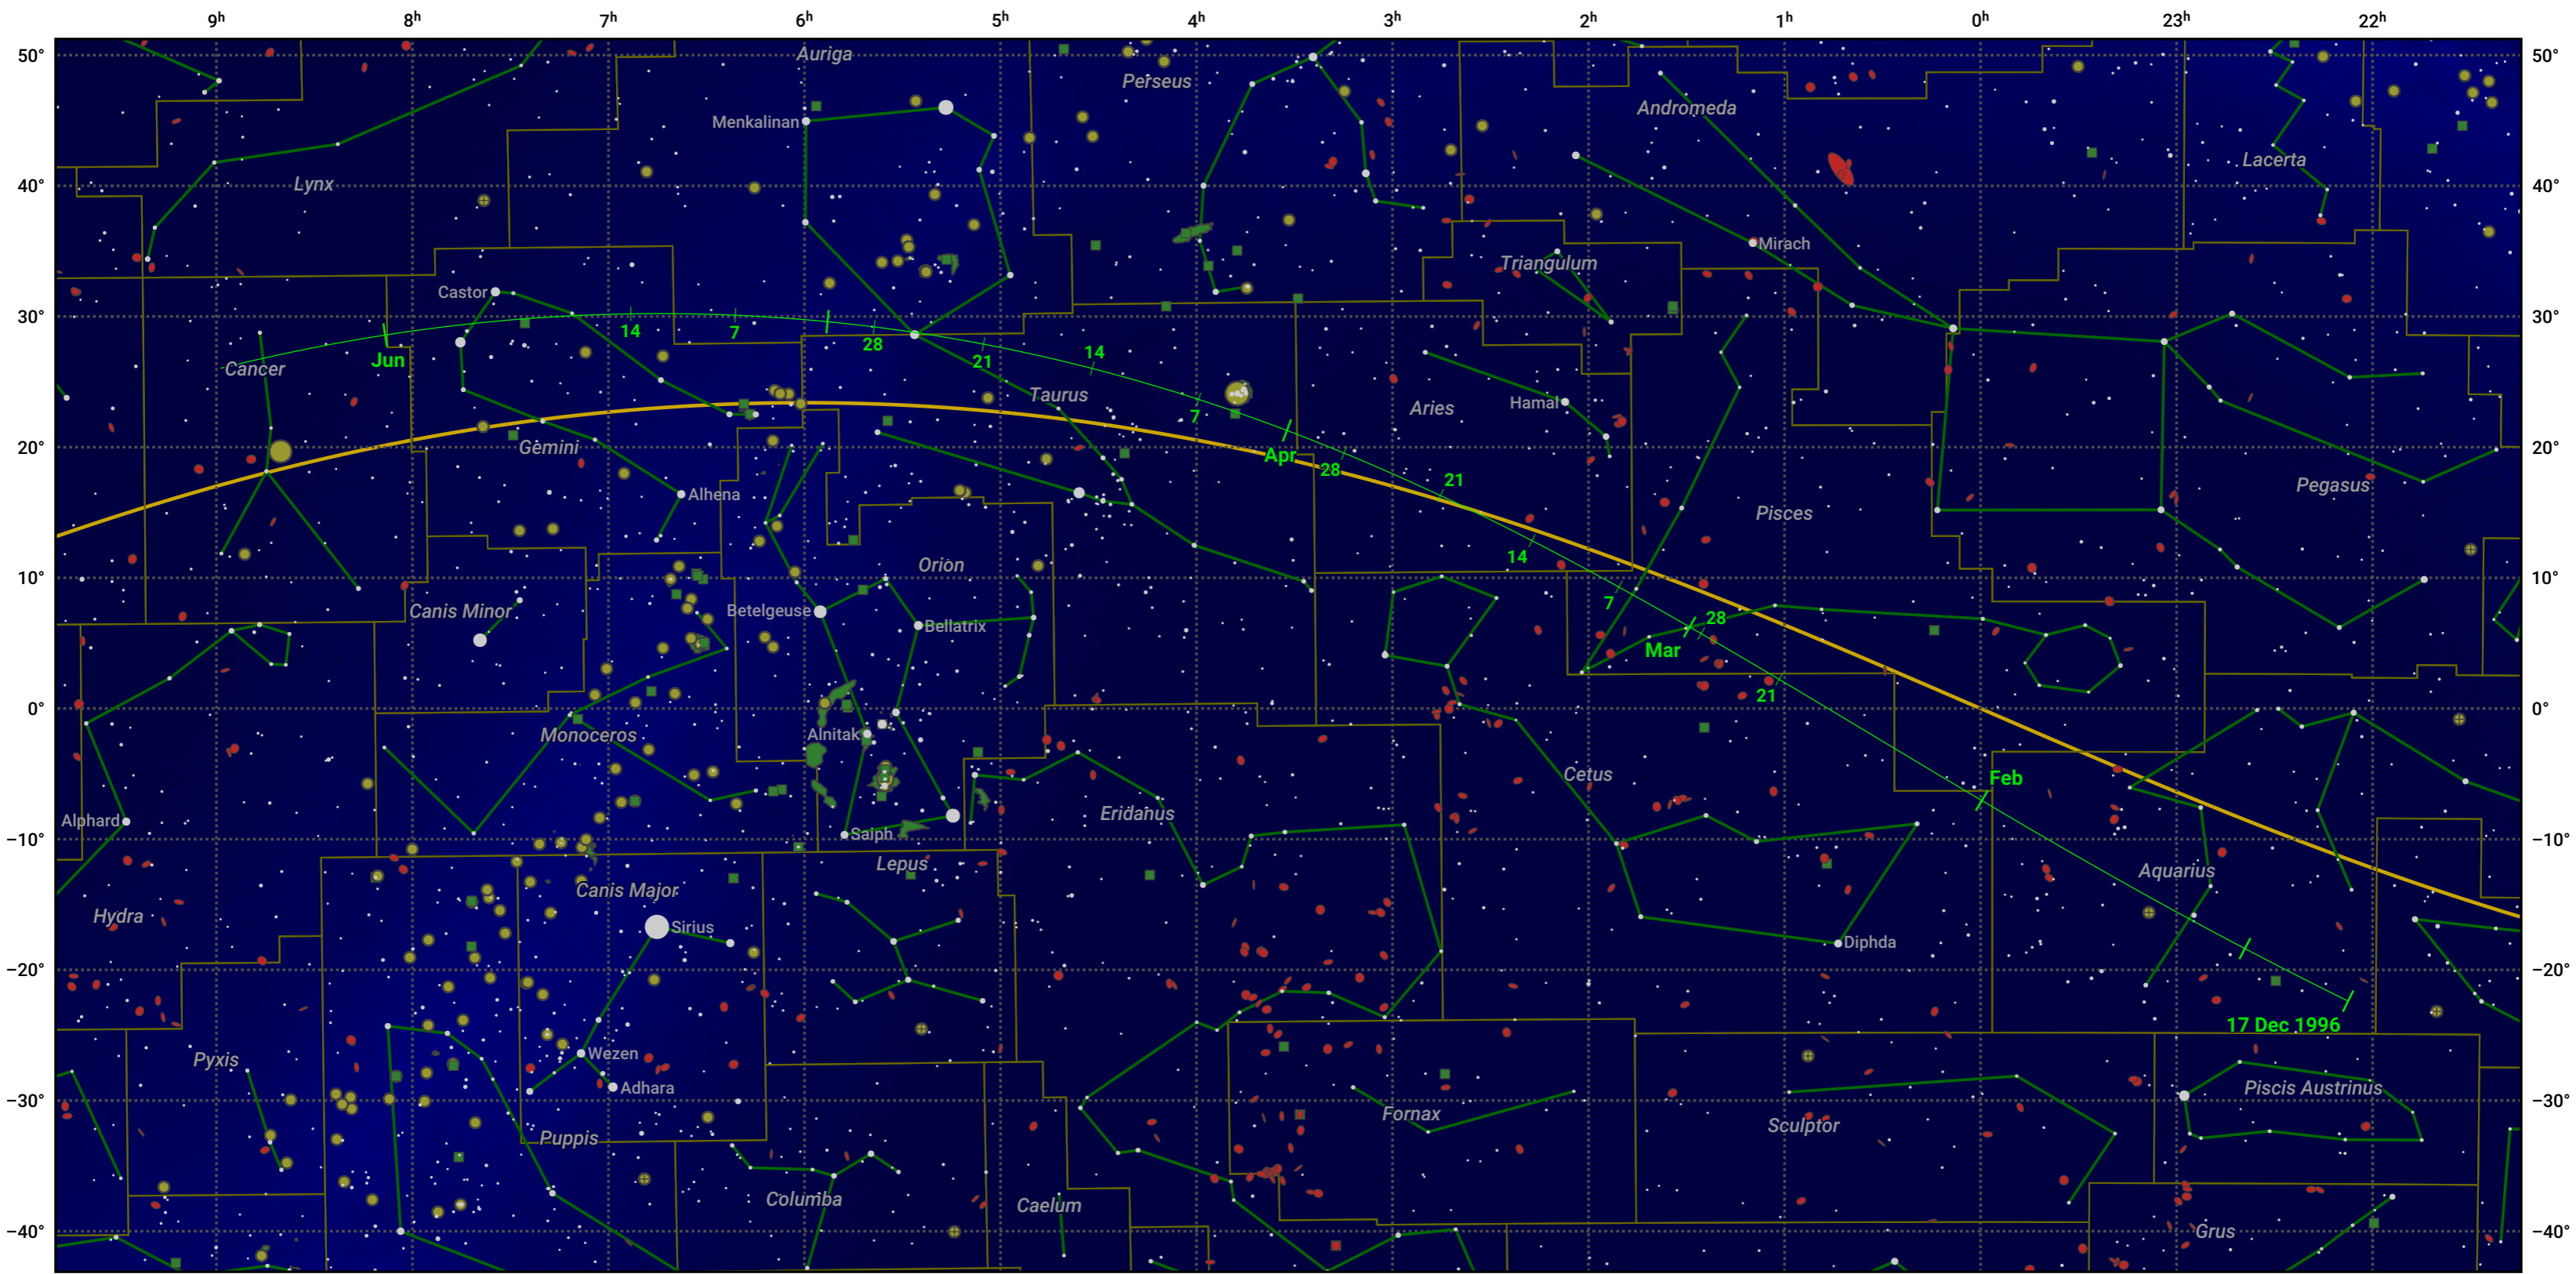

# The path of 46P/Wirtanen starting on 17 Dec 1996

© Dominic Ford 2011–2024. Date markers placed at midnight UTC. Downloaded from <https://in-the-sky.org>

Magnitude scale: ● -6.0 ● -5.0 ● -4.0 ● -3.0 ● -2.0 ● -1.0 ● 0.0 ● -1.0 ● -2.0

— Ecliptic Plane

● Galaxy    ■ Bright nebula    ● Open cluster    ⊕ Globular cluster

Date	Mag
1997 Jan 1	12.3
1997 Jan 12	11.8
1997 Feb 6	10.8
1997 Mar 1	10.1
1997 May 1	11.0
1997 May 17	11.8
1997 Jun 6	12.9