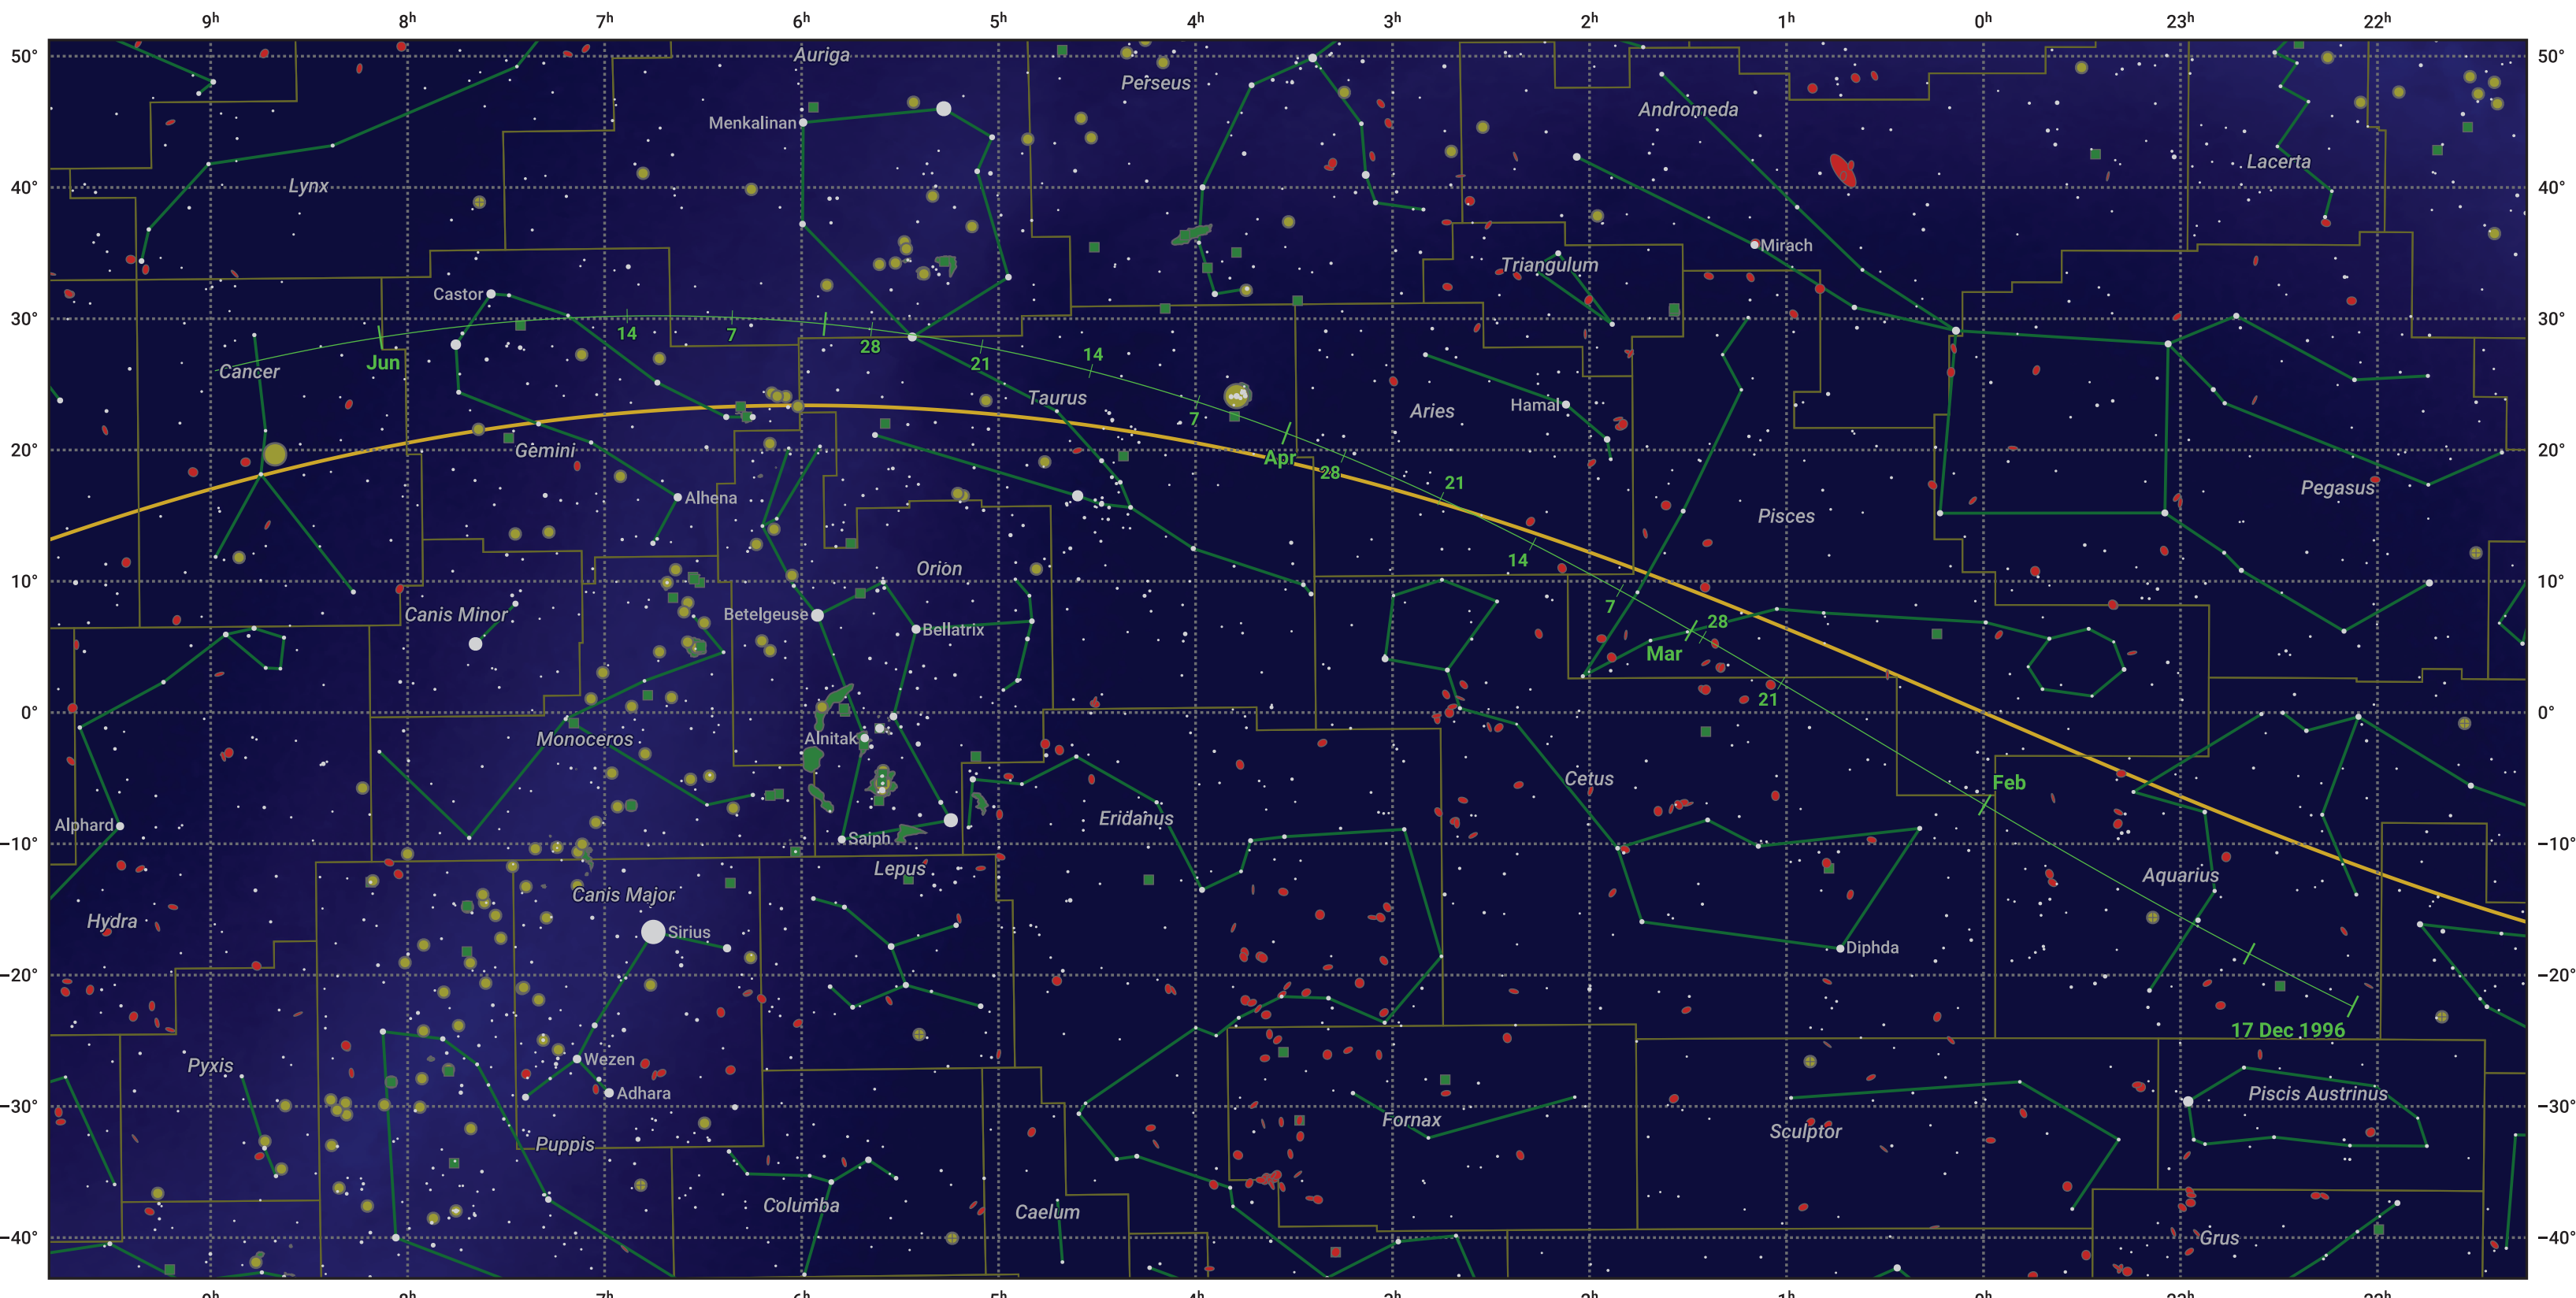

The path of 46P/Wirtanen starting on 17 Dec 1996

© Dominic Ford 2011–2024. Date markers placed at midnight UTC. Downloaded from <https://in-the-sky.org>

— Ecliptic Plane

Date	Mag
1997 Jan 1	12.3
1997 Jan 12	11.8
1997 Feb 6	10.8
1997 Mar 1	10.1
1997 May 1	11.0
1997 May 17	11.8
1997 Jun 6	12.9