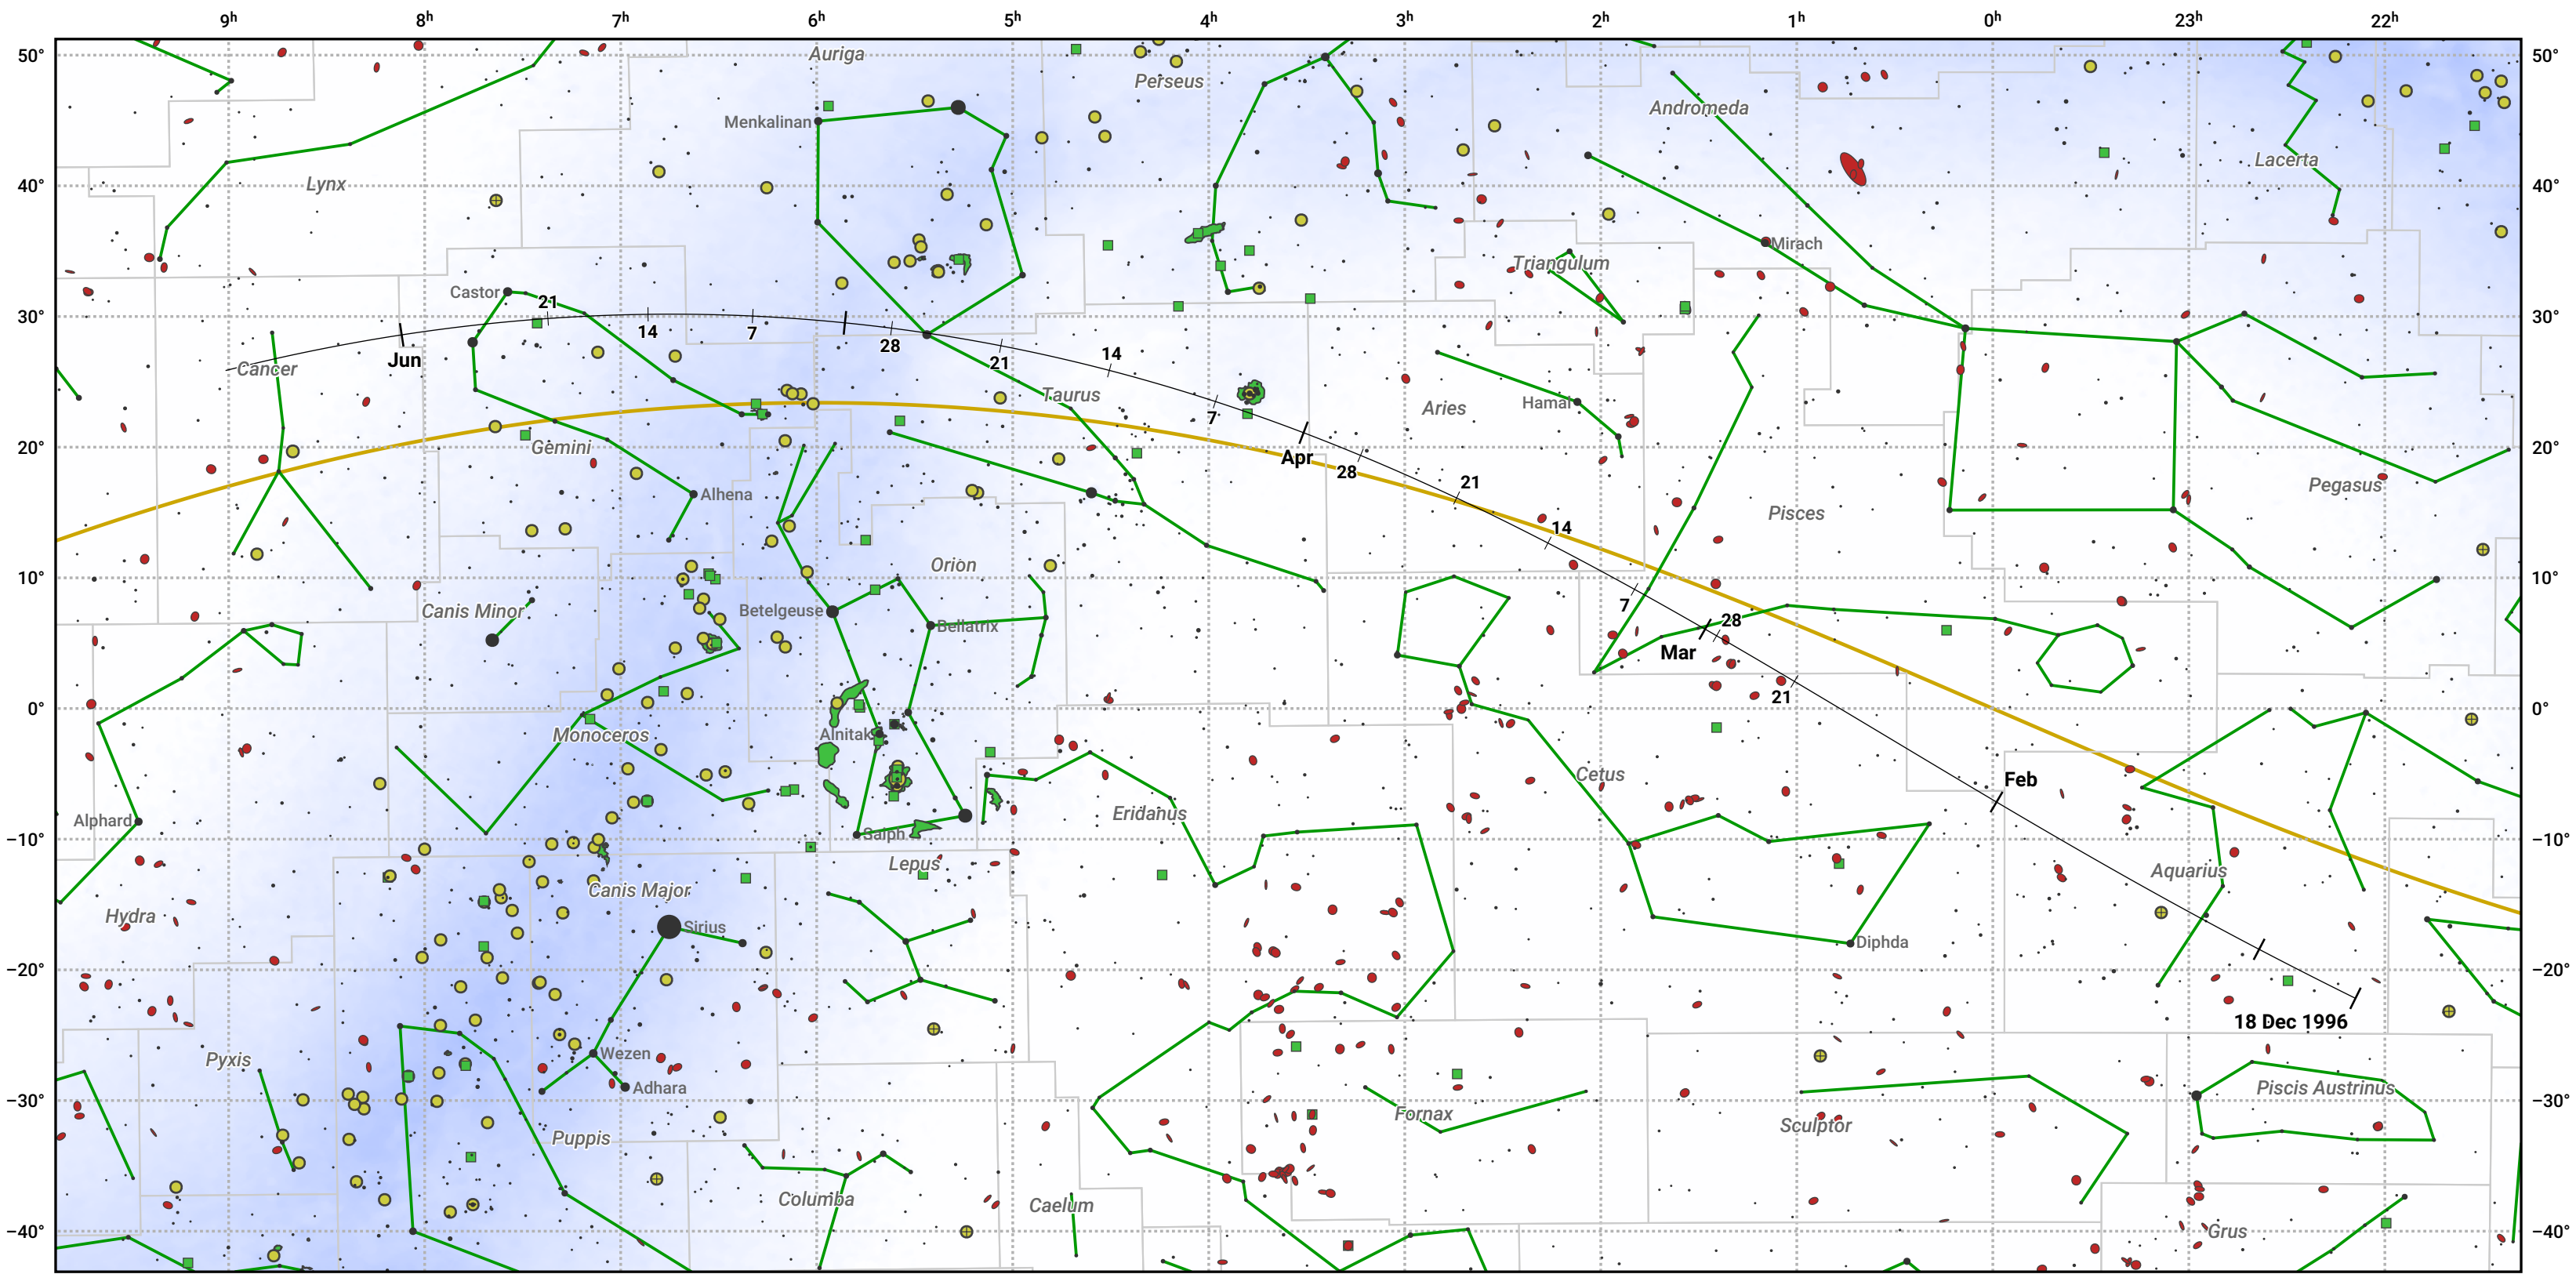

The path of 46P/Wirtanen starting on 18 Dec 1996

© Dominic Ford 2011–2024. Date markers placed at midnight UTC. Downloaded from <https://in-the-sky.org>

Magnitude scale: · 6.0 · 5.0 · 4.0 · 3.0 · 2.0 · 1.0 ● 0.0 ● -1.0 ● -2.0

— Ecliptic Plane

● Galaxy ■ Bright nebula ● Open cluster ⊕ Globular cluster

Date	Mag
1997 Jan 1	12.3
1997 Jan 13	11.8
1997 Feb 7	10.8
1997 Mar 1	10.1
1997 May 1	11.0
1997 May 17	11.8
1997 Jun 6	12.8