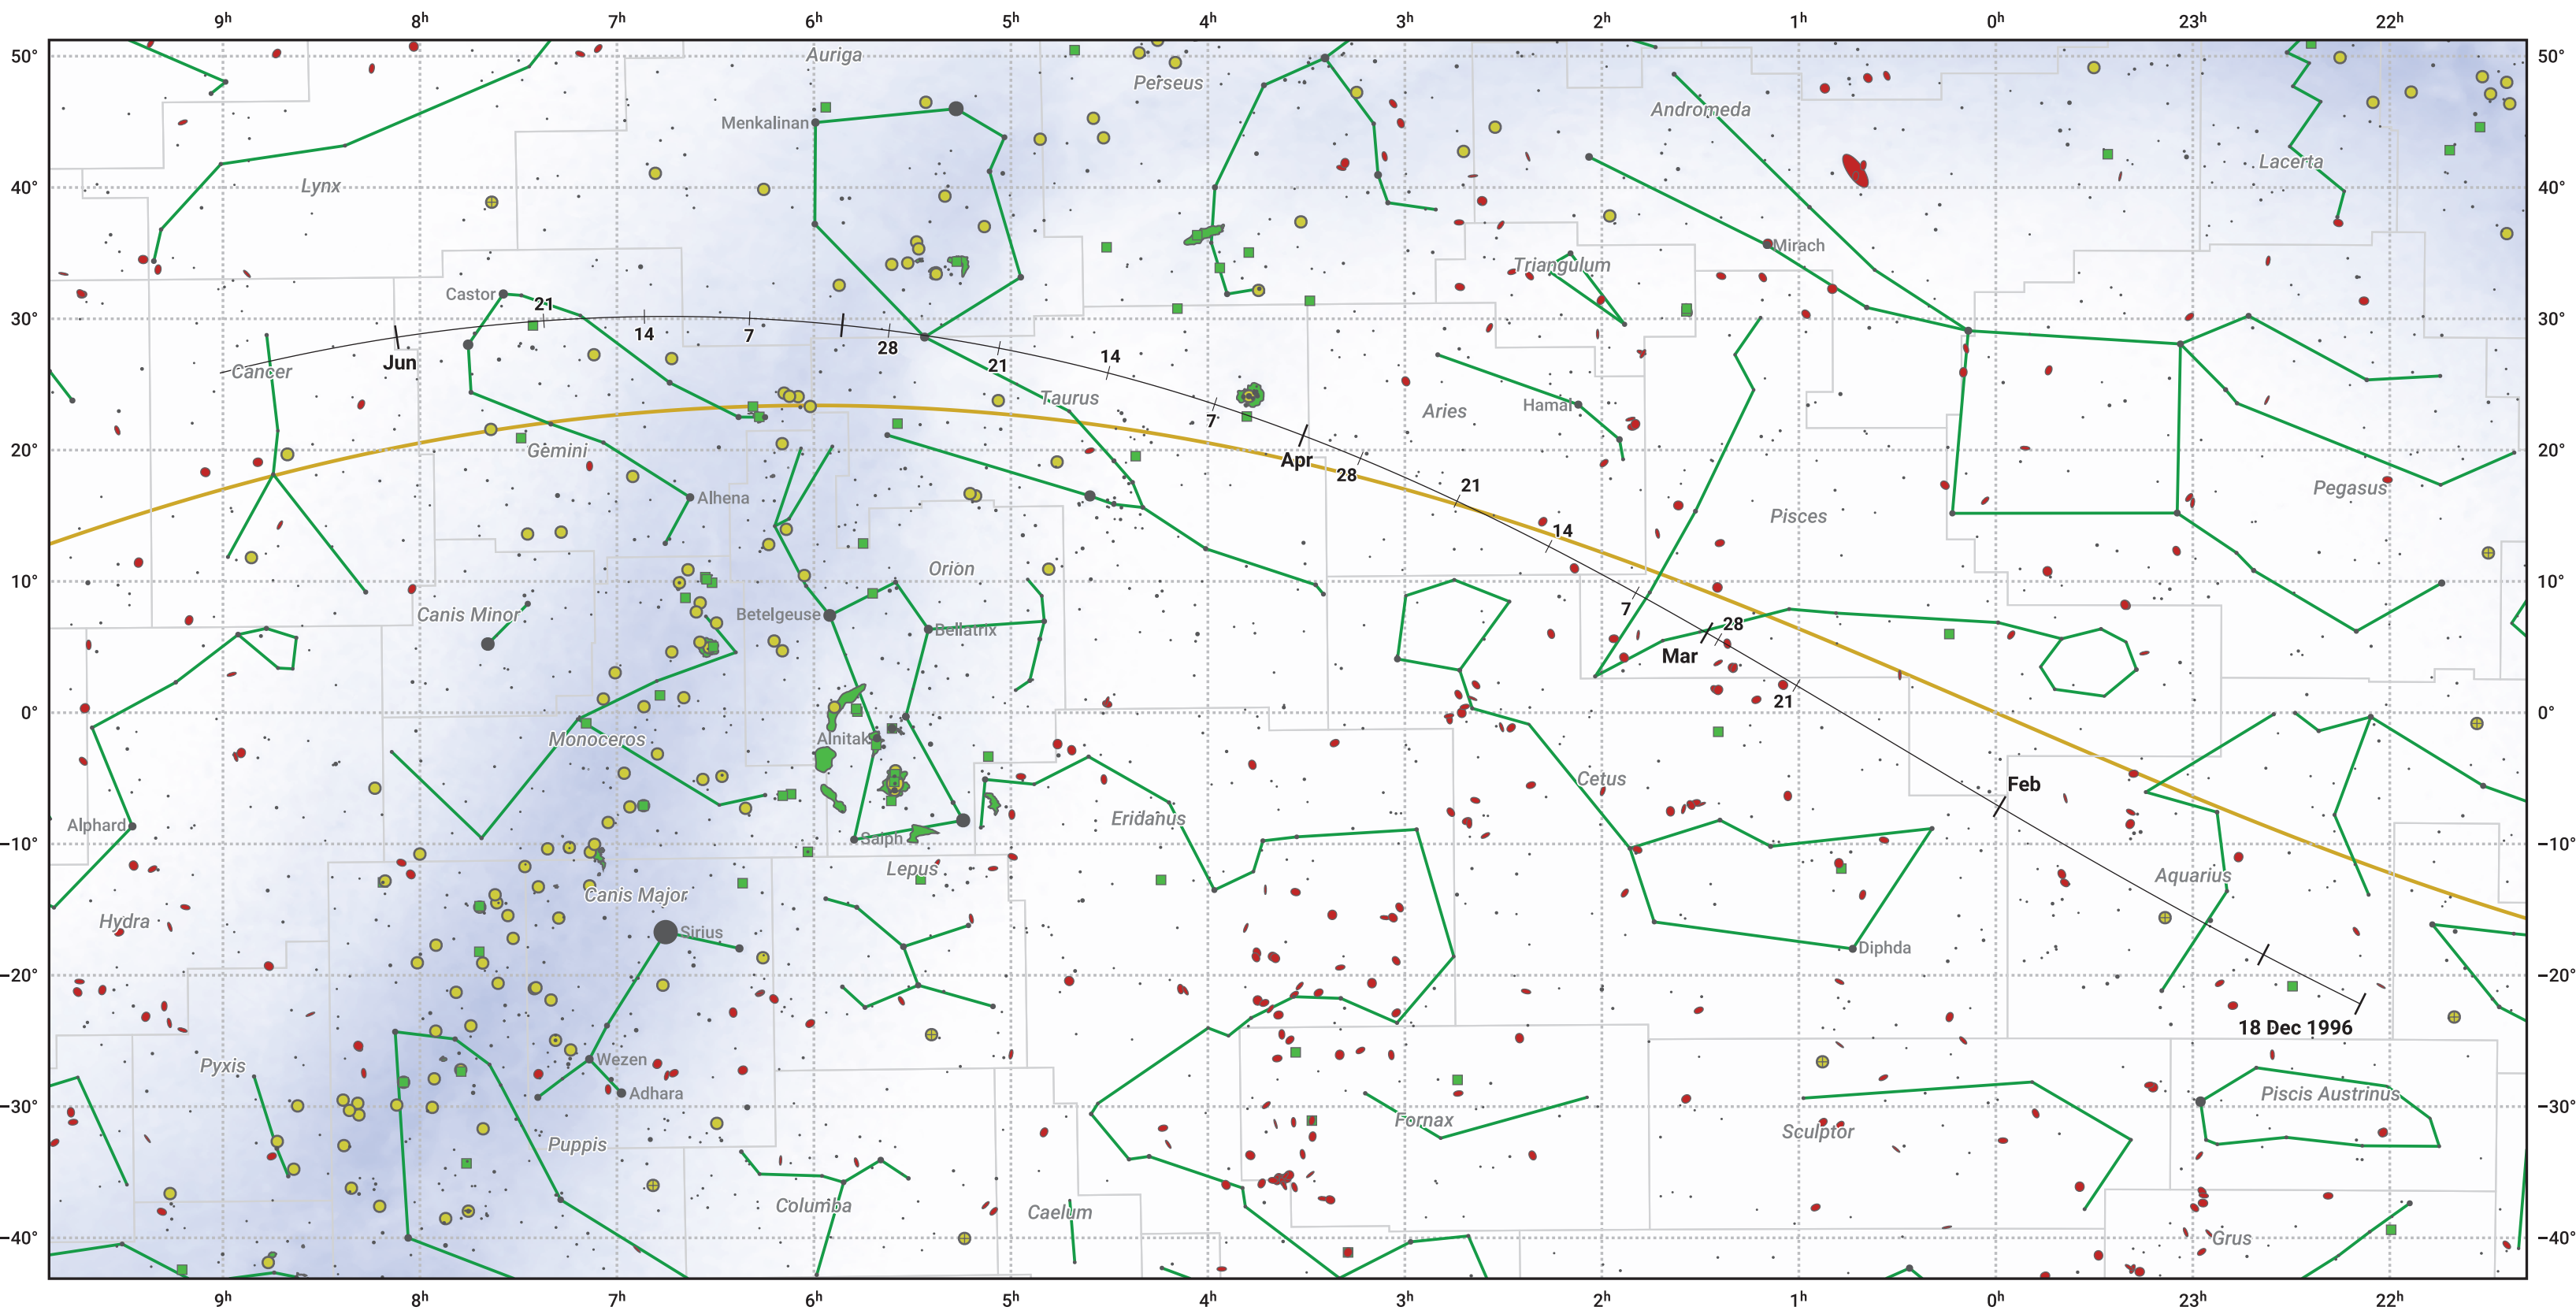

The path of 46P/Wirtanen starting on 18 Dec 1996

© Dominic Ford 2011–2024. Date markers placed at midnight UTC. Downloaded from <https://in-the-sky.org>

Magnitude scale: ● 6.0 ● 5.0 ● 4.0 ● 3.0 ● 2.0 ● 1.0 ● 0.0 ● -1.0 ● -2.0

— Ecliptic Plane

◌ Galaxy
 ◻ Bright nebula
 ◉ Open cluster
 ⊕ Globular cluster

Date	Mag
1997 Jan 1	12.3
1997 Jan 13	11.8
1997 Feb 7	10.8
1997 Mar 1	10.1
1997 May 1	11.0
1997 May 17	11.8
1997 Jun 6	12.8