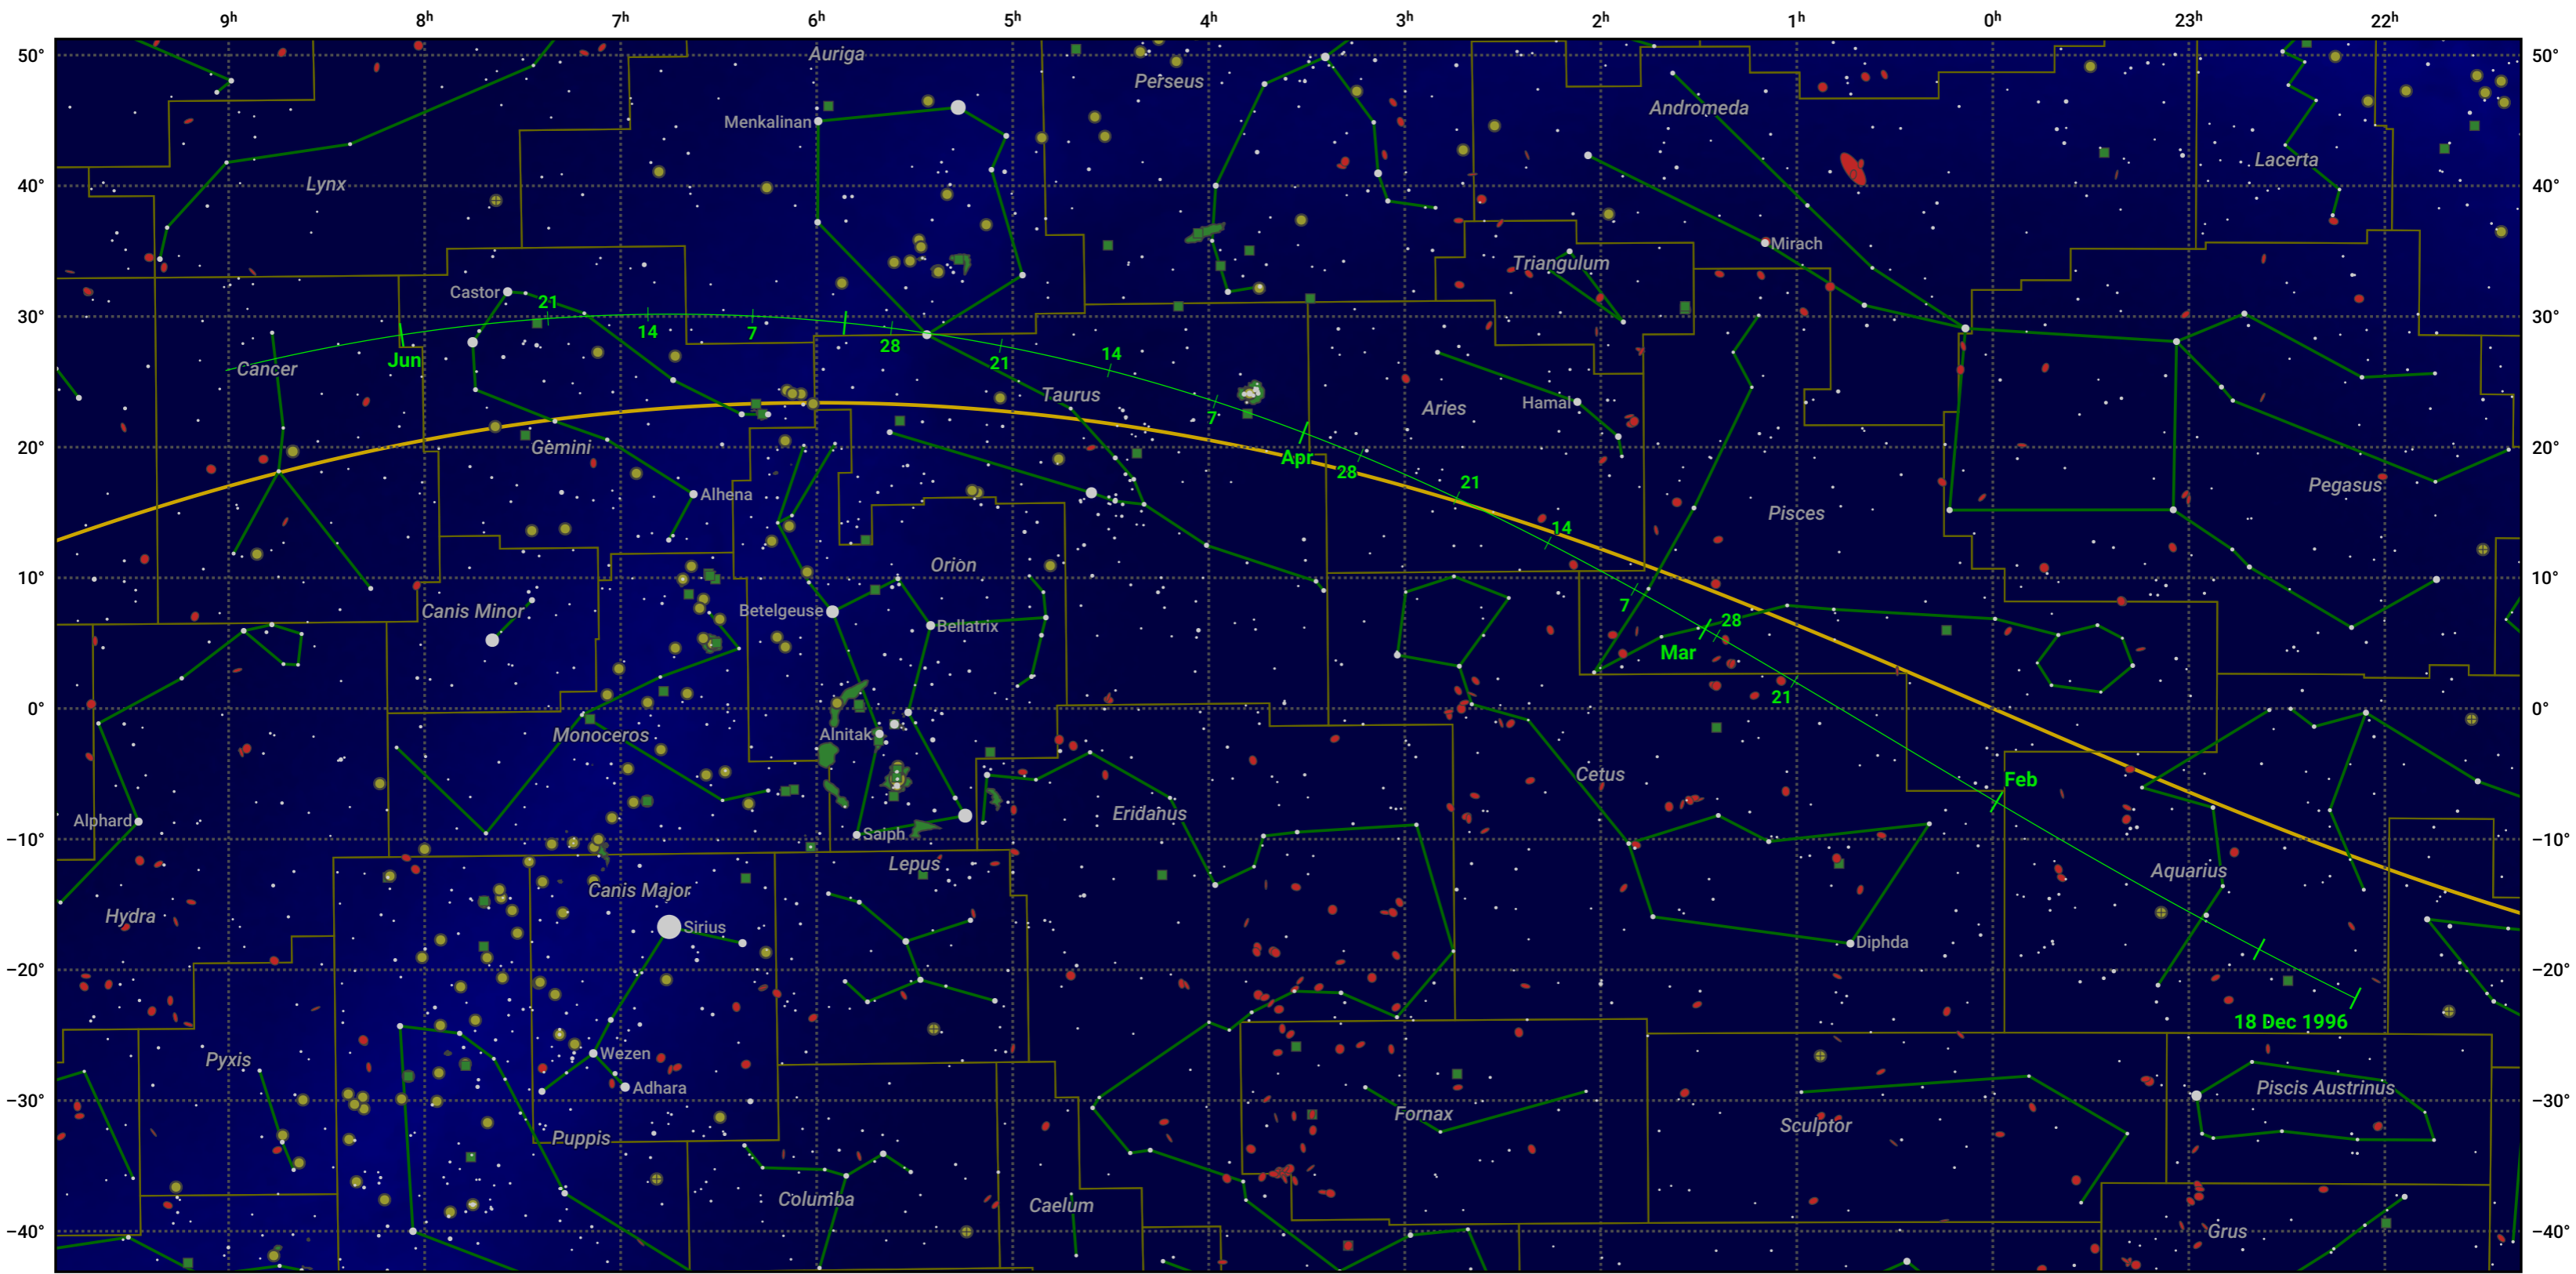

The path of 46P/Wirtanen starting on 18 Dec 1996

© Dominic Ford 2011–2024. Date markers placed at midnight UTC. Downloaded from <https://in-the-sky.org>

Magnitude scale: · 6.0 · 5.0 · 4.0 · 3.0 · 2.0 · 1.0 ● 0.0 ● -1.0 ● -2.0

— Ecliptic Plane

● Galaxy ■ Bright nebula ● Open cluster ● Globular cluster

Date	Mag
1997 Jan 1	12.3
1997 Jan 13	11.8
1997 Feb 7	10.8
1997 Mar 1	10.1
1997 May 1	11.0
1997 May 17	11.8
1997 Jun 6	12.8