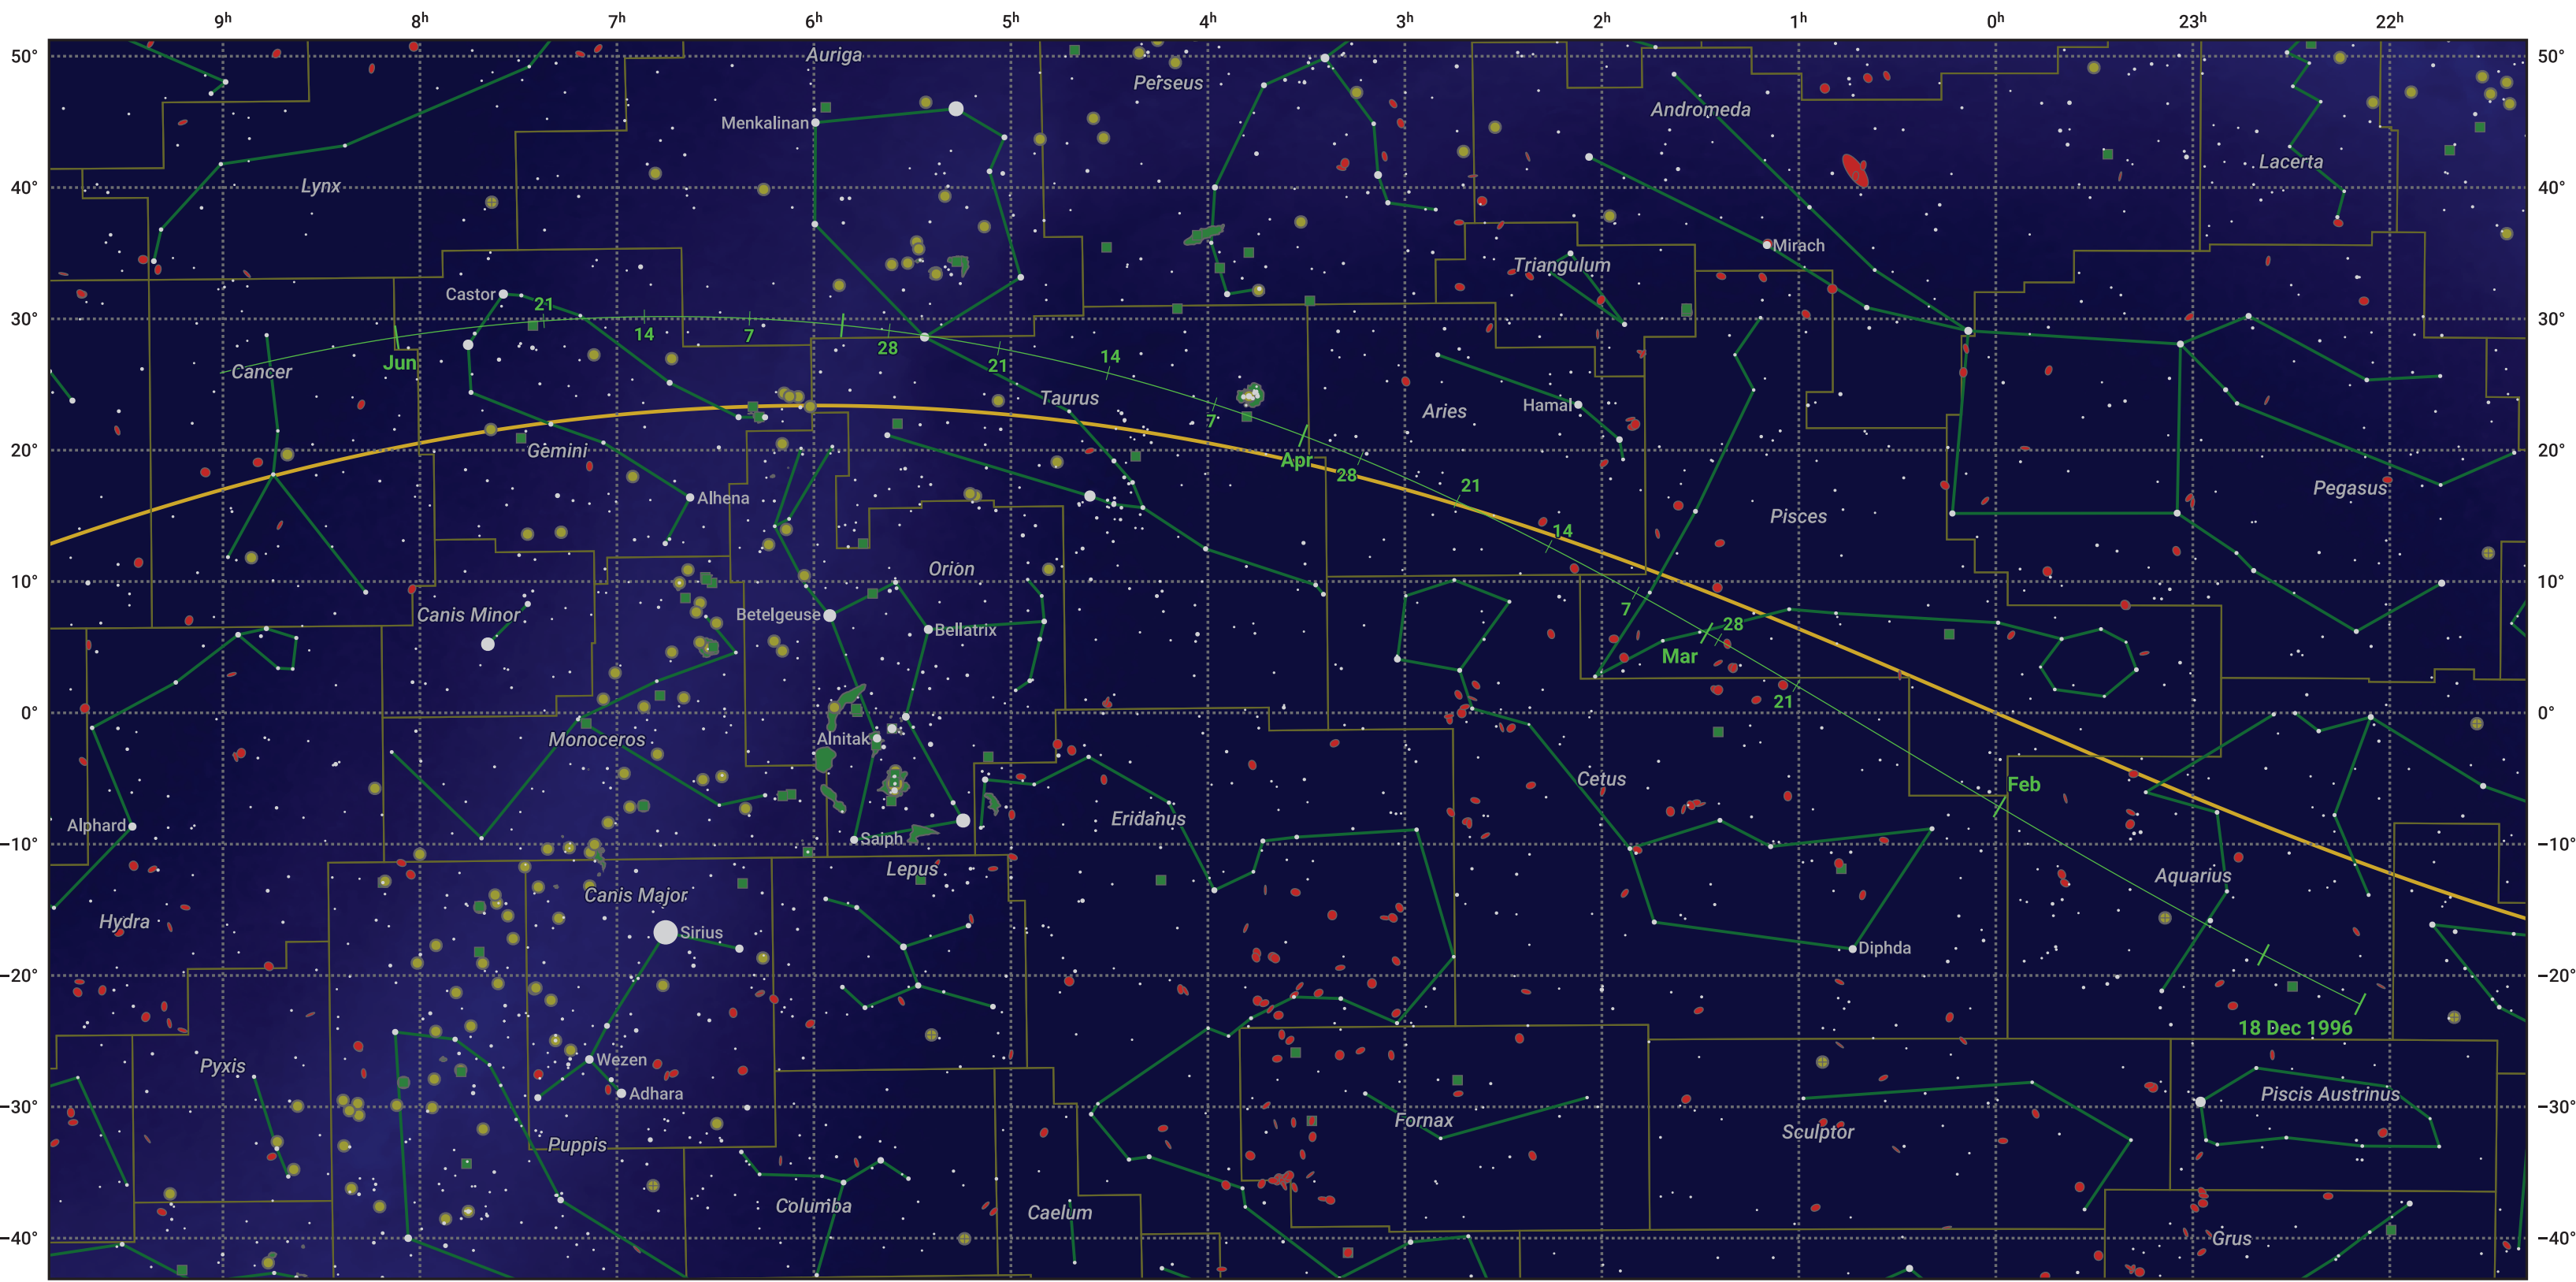

The path of 46P/Wirtanen starting on 18 Dec 1996

© Dominic Ford 2011–2024. Date markers placed at midnight UTC. Downloaded from <https://in-the-sky.org>

Magnitude scale: 6.0 5.0 4.0 3.0 2.0 1.0 0.0 -1.0 -2.0

Ecliptic Plane

Galaxy Bright nebula Open cluster Globular cluster

Date	Mag
1997 Jan 1	12.3
1997 Jan 13	11.8
1997 Feb 7	10.8
1997 Mar 1	10.1
1997 May 1	11.0
1997 May 17	11.8
1997 Jun 6	12.8