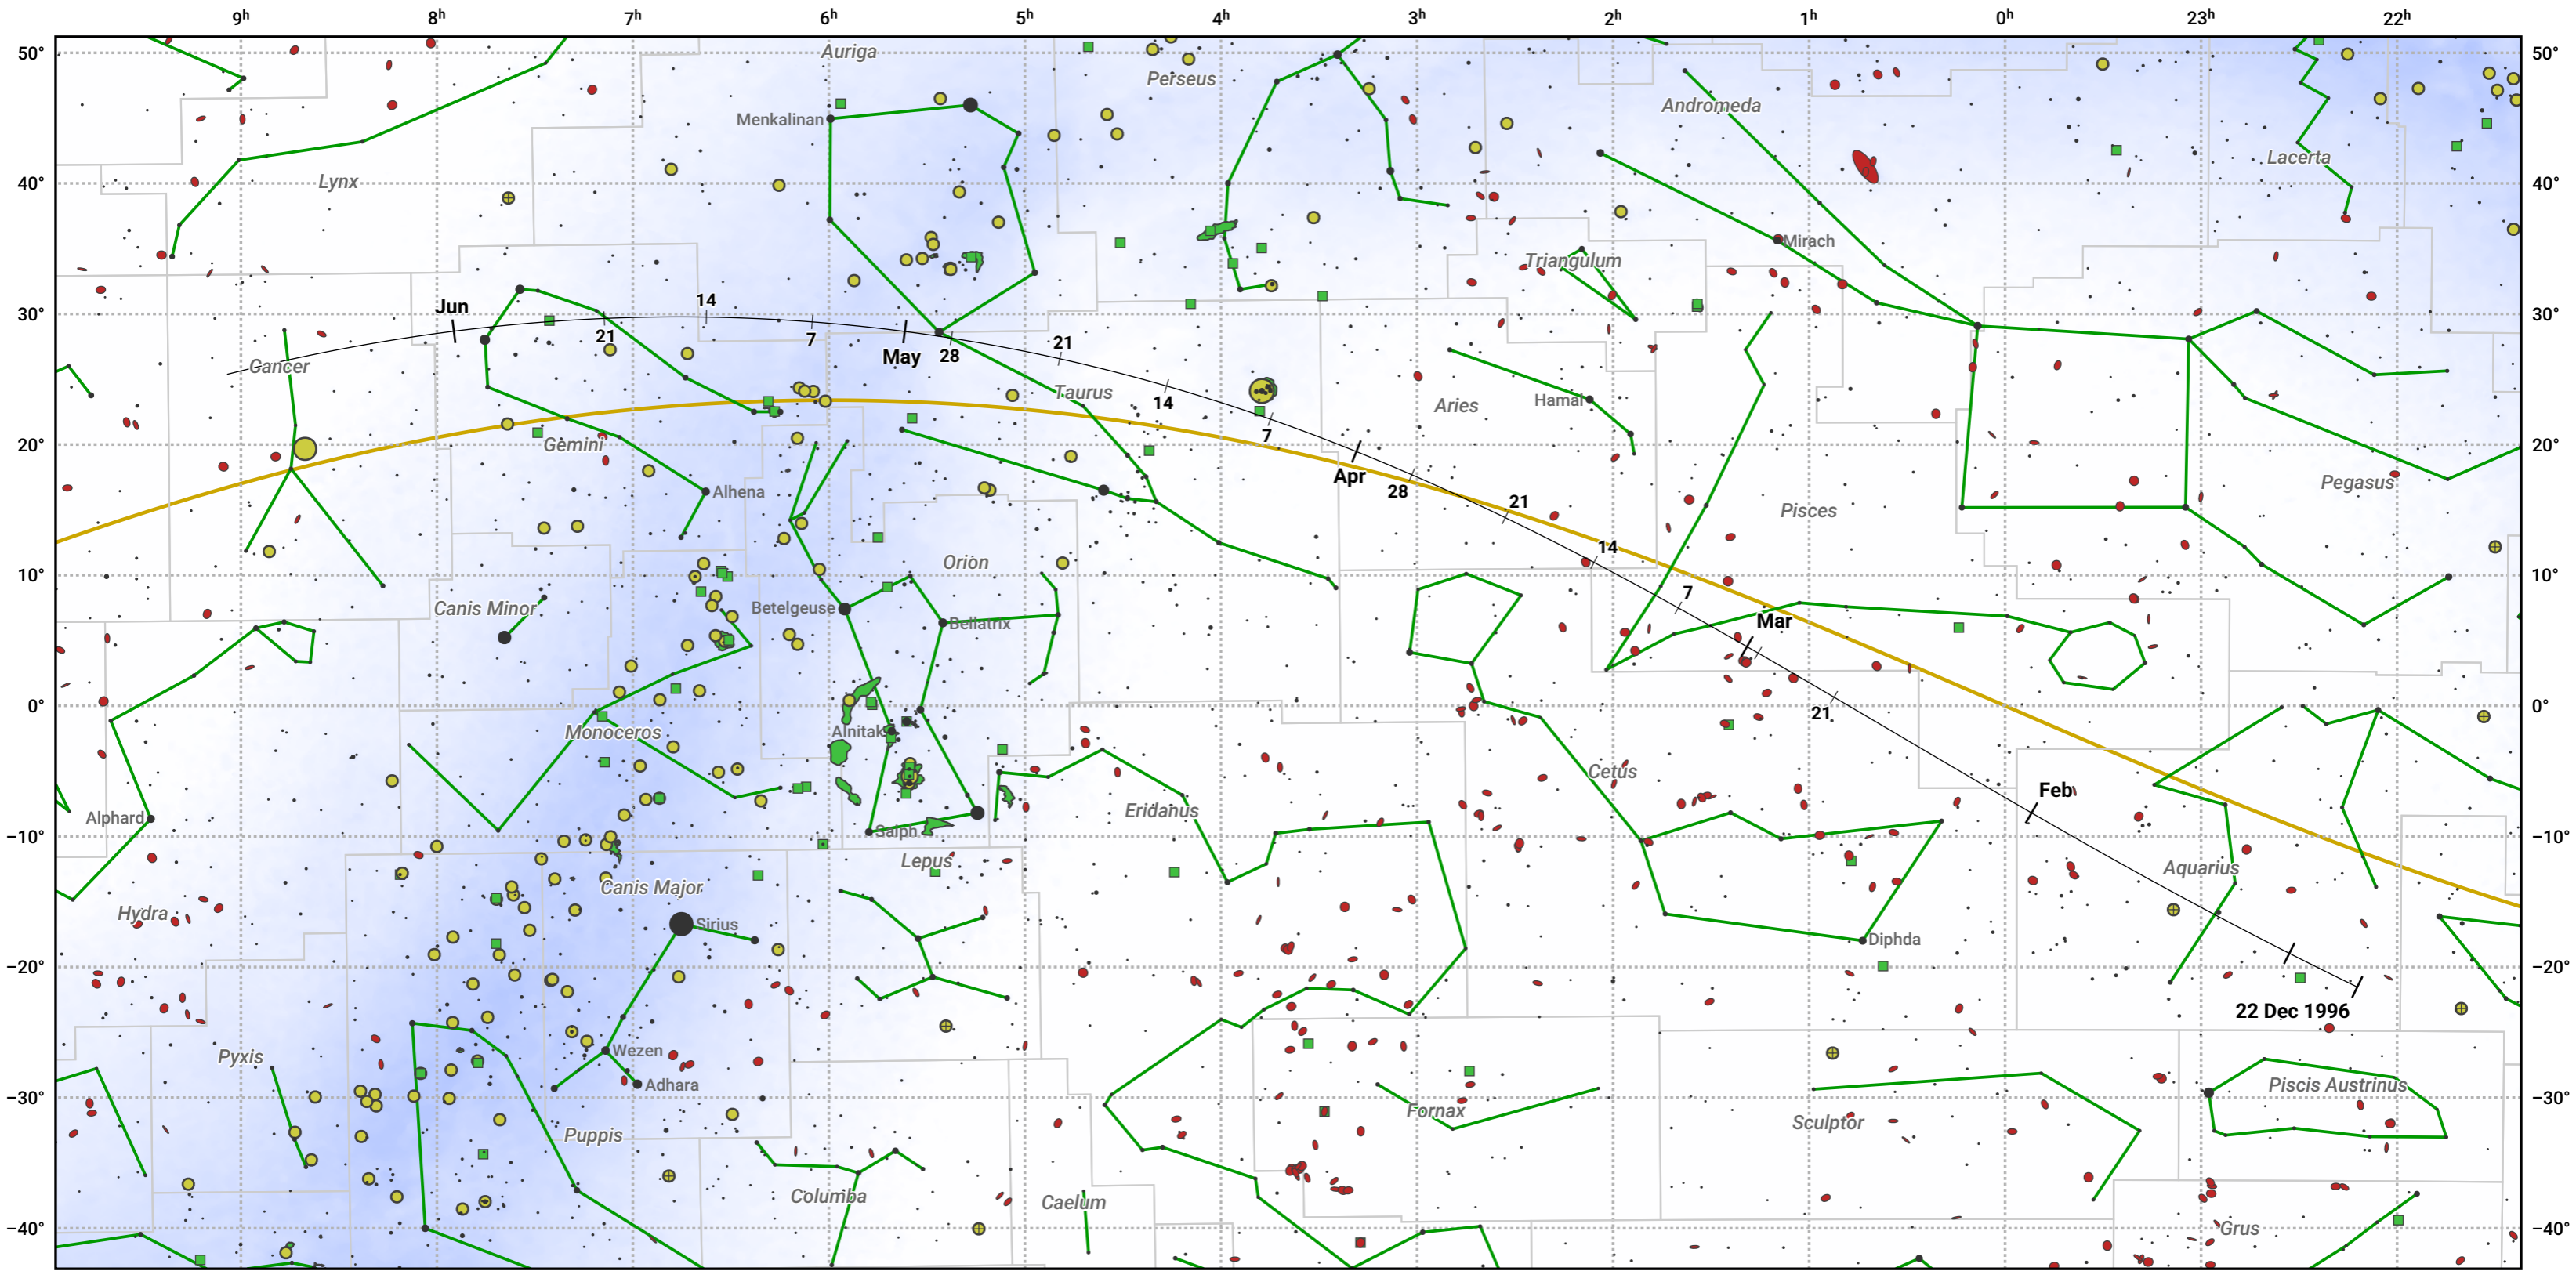

The path of 46P/Wirtanen starting on 22 Dec 1996

© Dominic Ford 2011–2024. Date markers placed at midnight UTC. Downloaded from <https://in-the-sky.org>

Magnitude scale: · 6.0 · 5.0 · 4.0 · 3.0 · 2.0 · 1.0 ● 0.0 ● -1.0 ● -2.0

— Ecliptic Plane

● Galaxy ■ Bright nebula ● Open cluster ⊕ Globular cluster

Date	Mag
1997 Jan 1	12.6
1997 Jan 16	12.0
1997 Feb 9	11.0
1997 Mar 1	10.3
1997 May 1	10.9
1997 May 24	12.0
1997 Jun 13	13.0