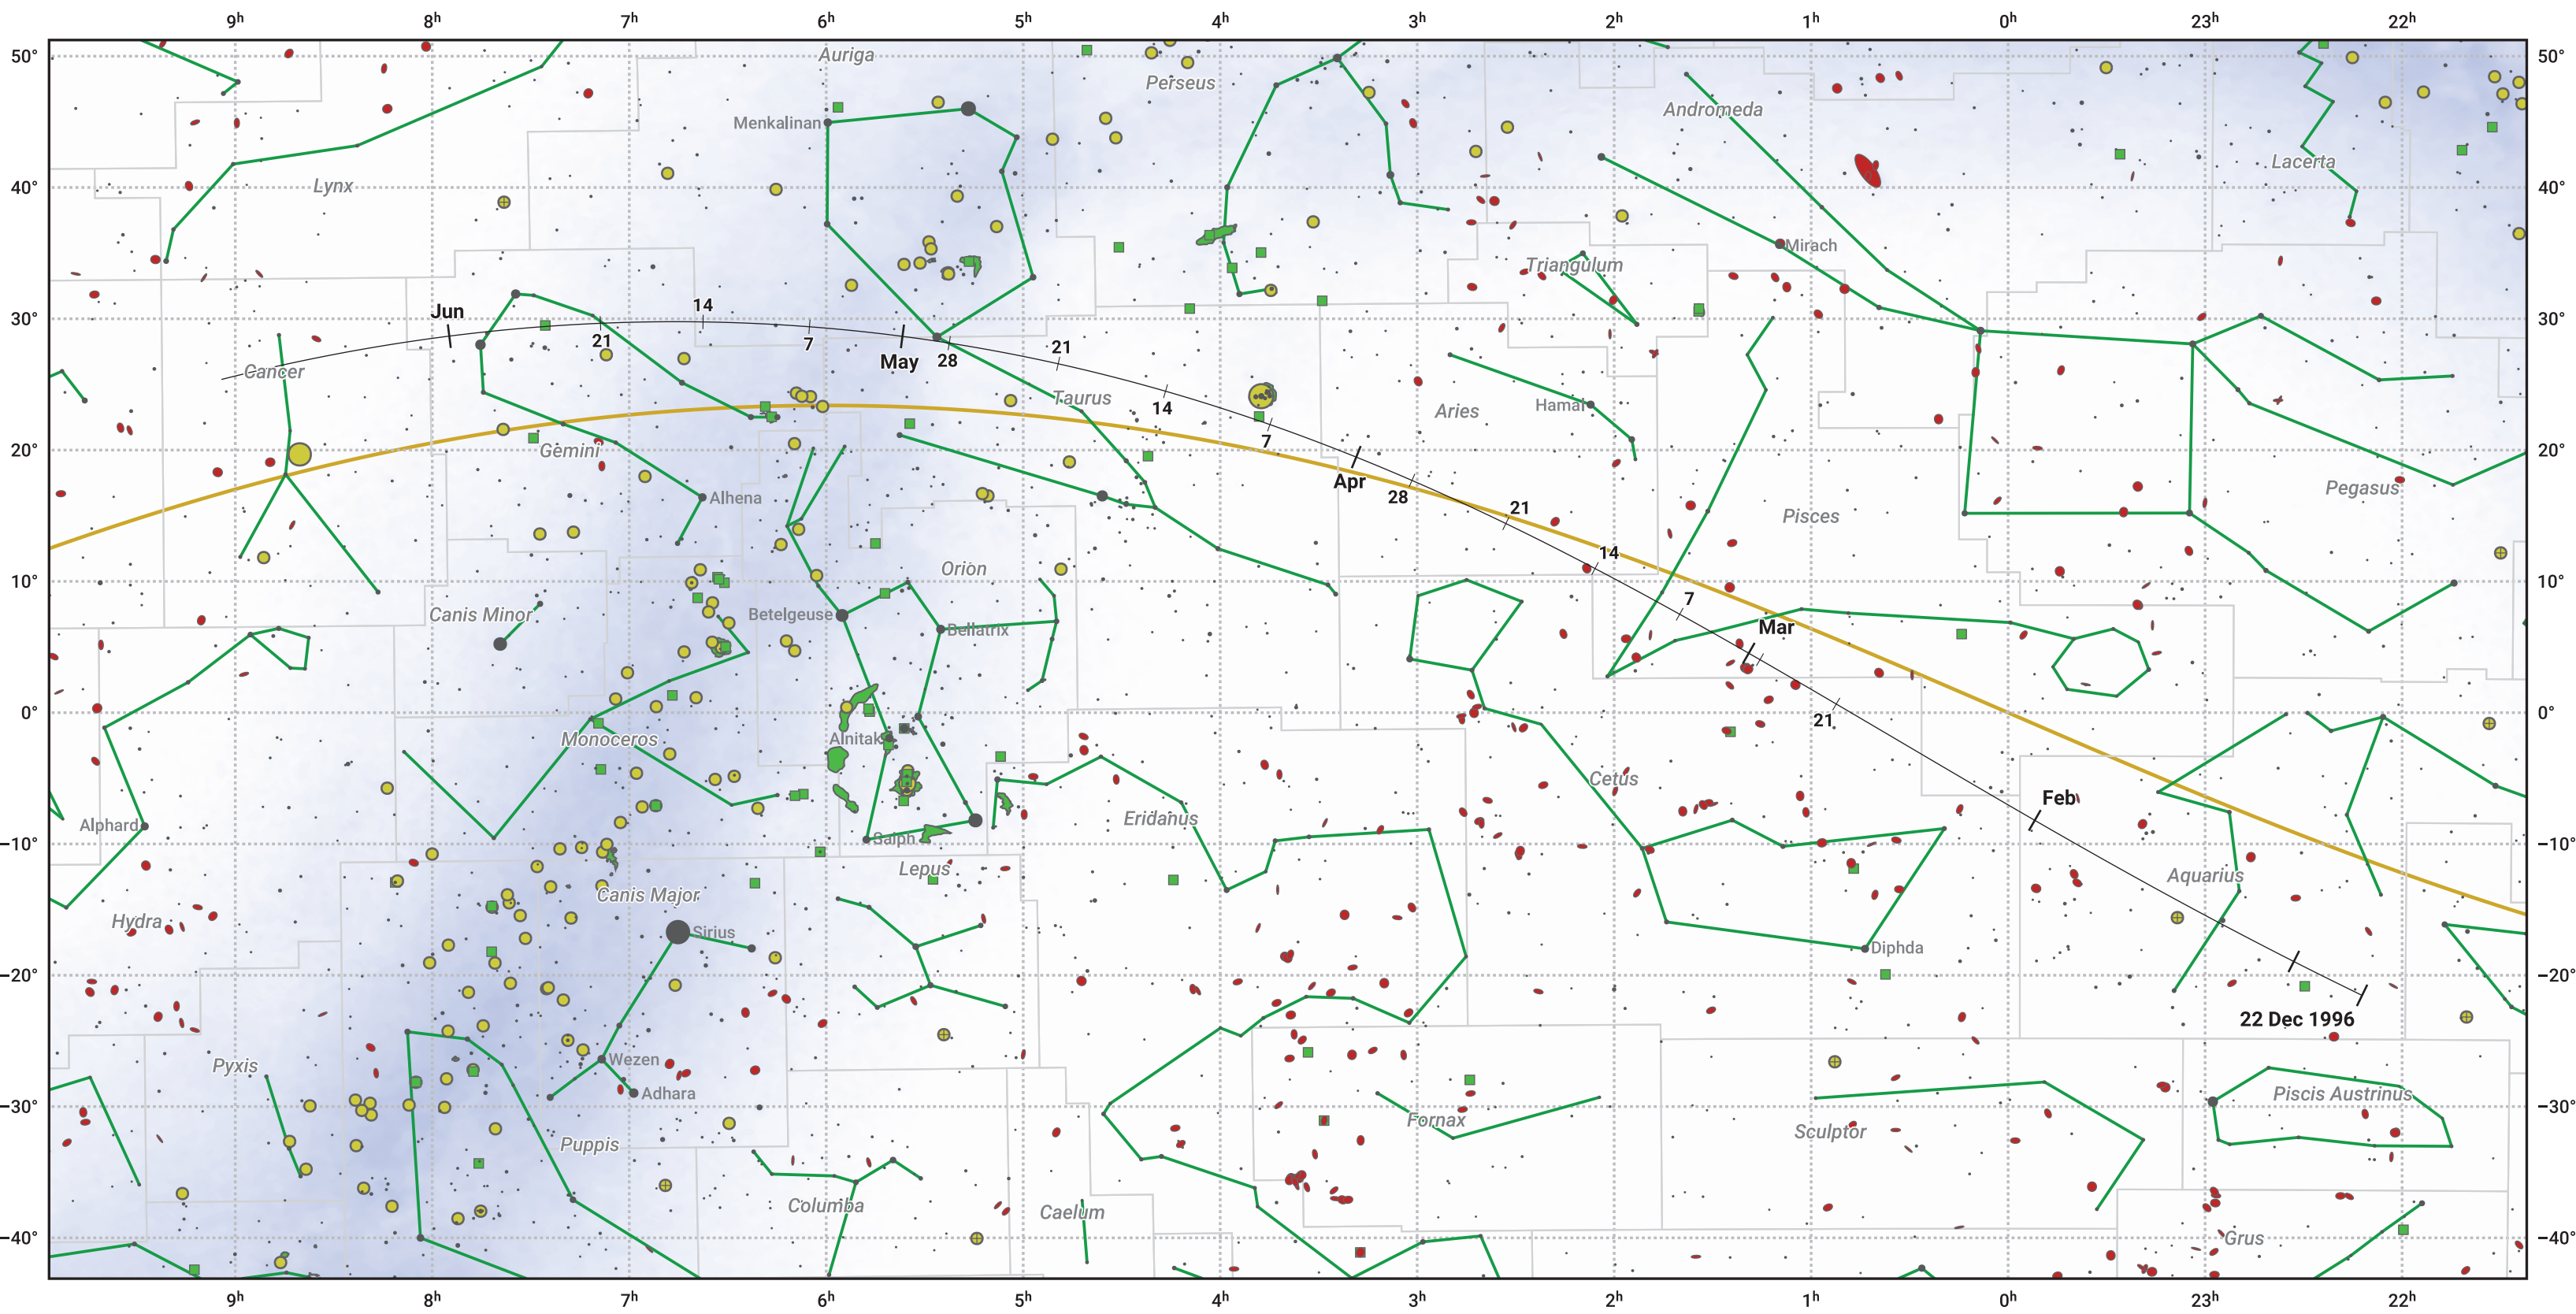

# The path of 46P/Wirtanen starting on 22 Dec 1996

© Dominic Ford 2011–2024. Date markers placed at midnight UTC. Downloaded from <https://in-the-sky.org>

Magnitude scale: ● 6.0 ● 5.0 ● 4.0 ● 3.0 ● 2.0 ● 1.0 ● 0.0 ● -1.0 ● -2.0

— Ecliptic Plane

● Galaxy ■ Bright nebula ● Open cluster ⊕ Globular cluster

Date	Mag
1997 Jan 1	12.6
1997 Jan 16	12.0
1997 Feb 9	11.0
1997 Mar 1	10.3
1997 May 1	10.9
1997 May 24	12.0
1997 Jun 13	13.0