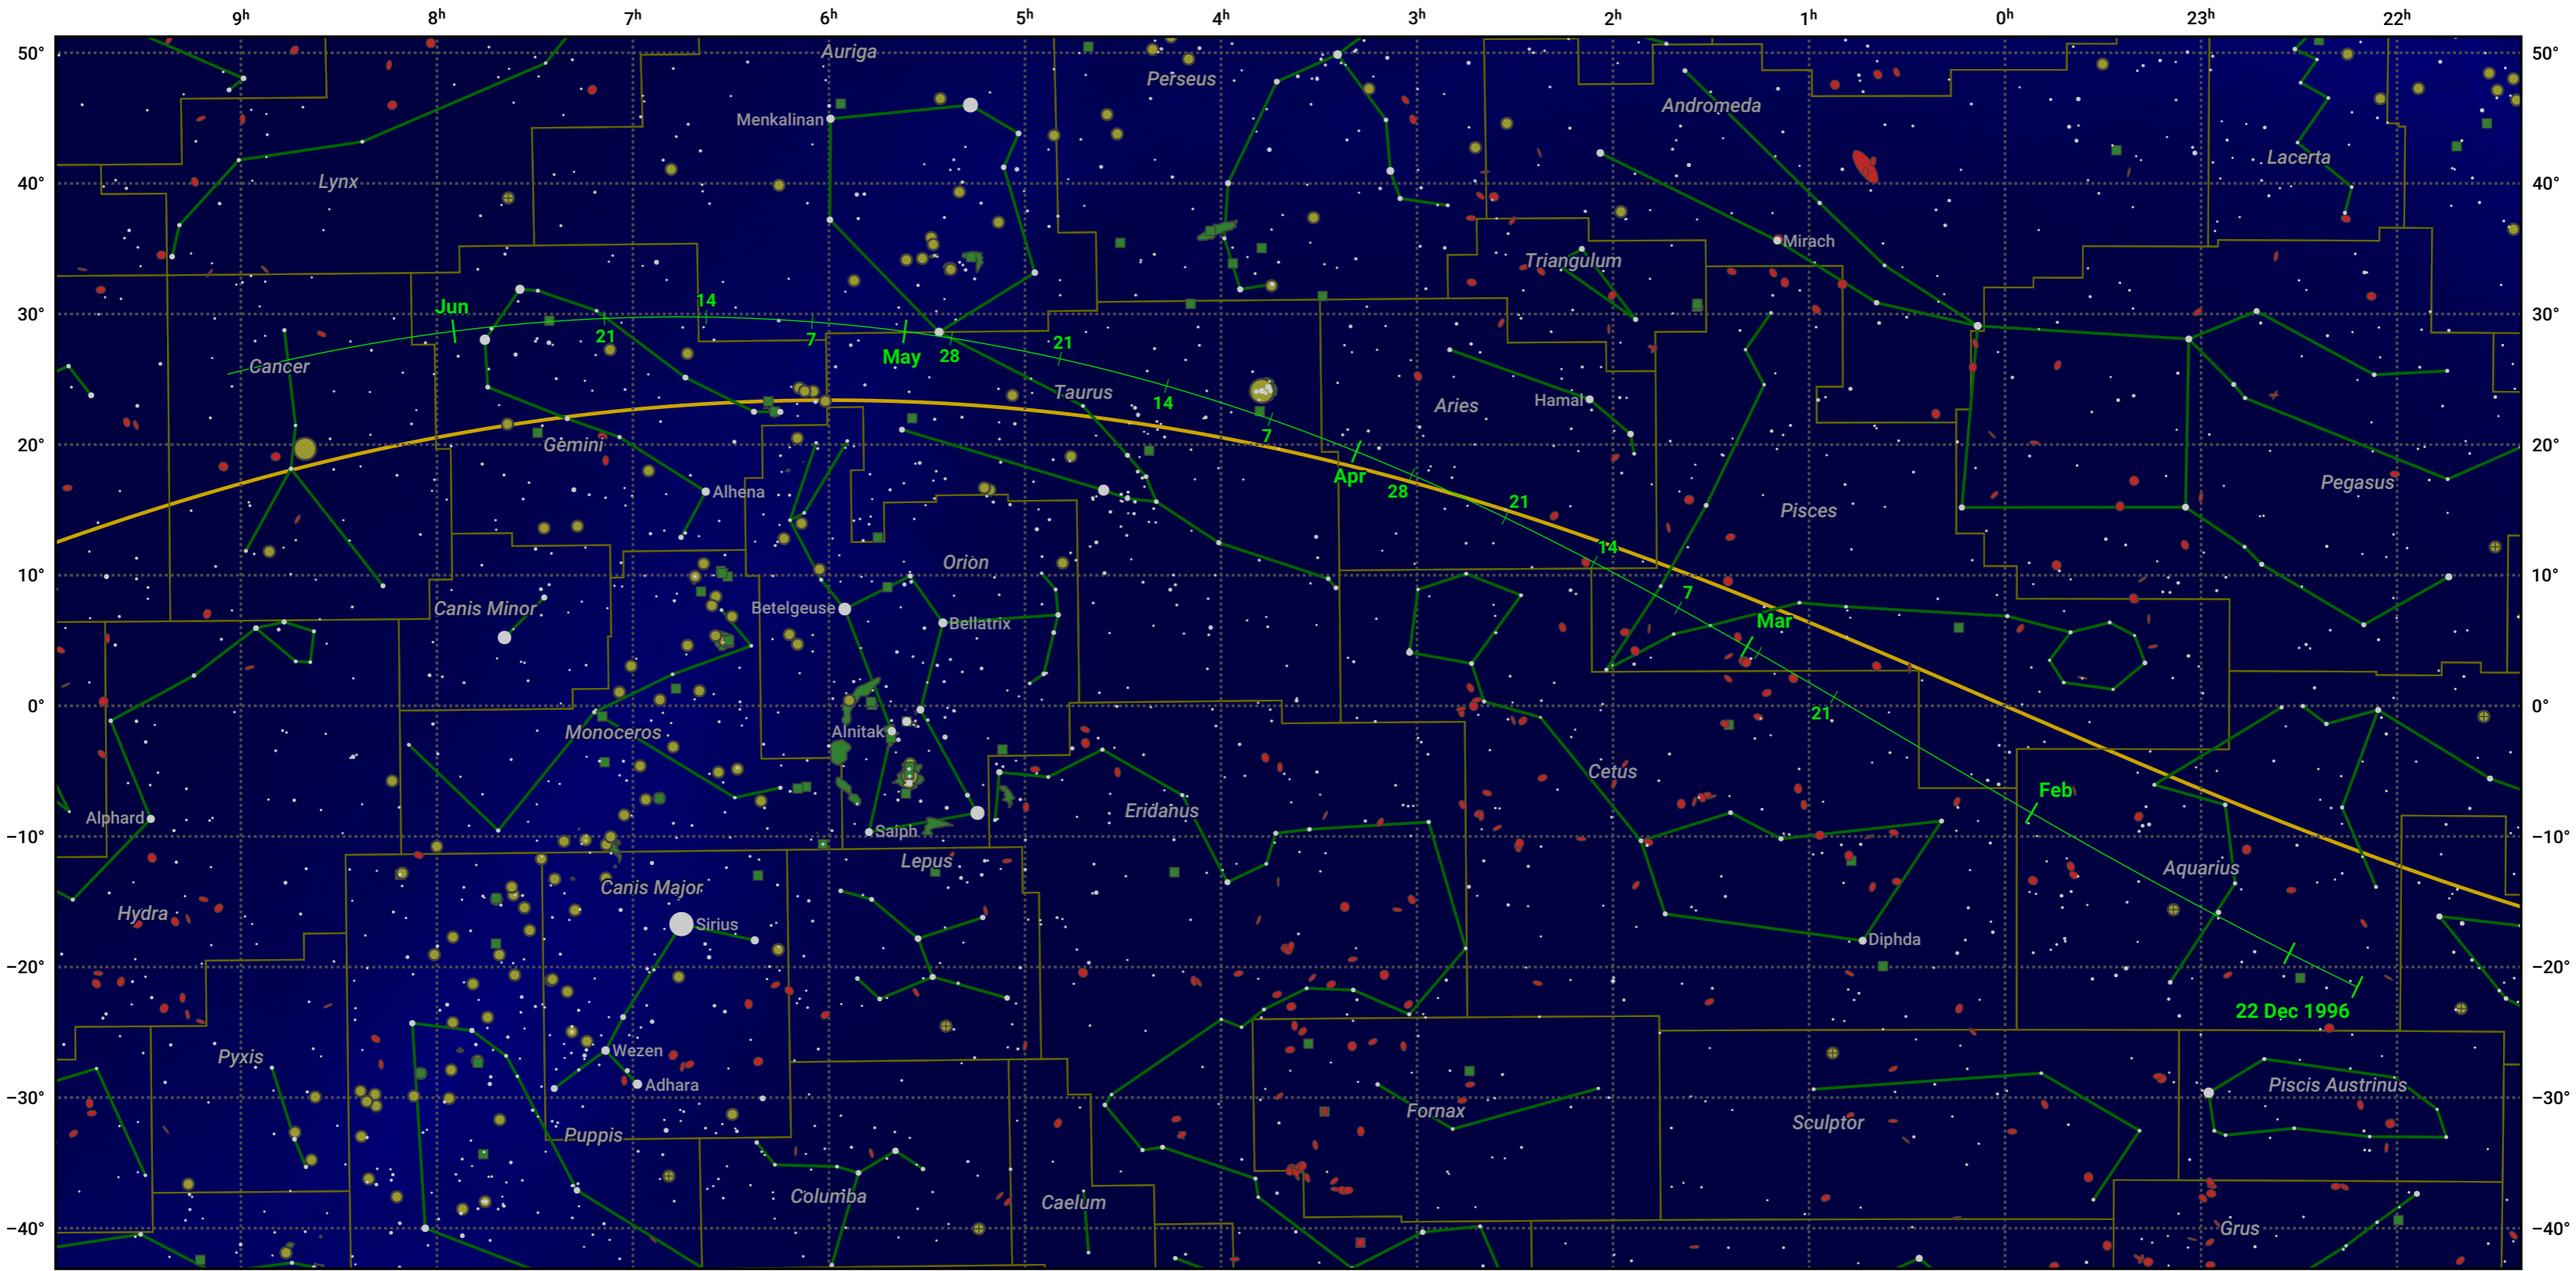

# The path of 46P/Wirtanen starting on 22 Dec 1996

© Dominic Ford 2011–2024. Date markers placed at midnight UTC. Downloaded from <https://in-the-sky.org>

Magnitude scale:  -6.0  -5.0  -4.0  -3.0  -2.0  -1.0  0.0  -1.0  -2.0

— Ecliptic Plane

● Galaxy ■ Bright nebula ● Open cluster ⊕ Globular cluster

Date	Mag
1997 Jan 1	12.6
1997 Jan 16	12.0
1997 Feb 9	11.0
1997 Mar 1	10.3
1997 May 1	10.9
1997 May 24	12.0
1997 Jun 13	13.0