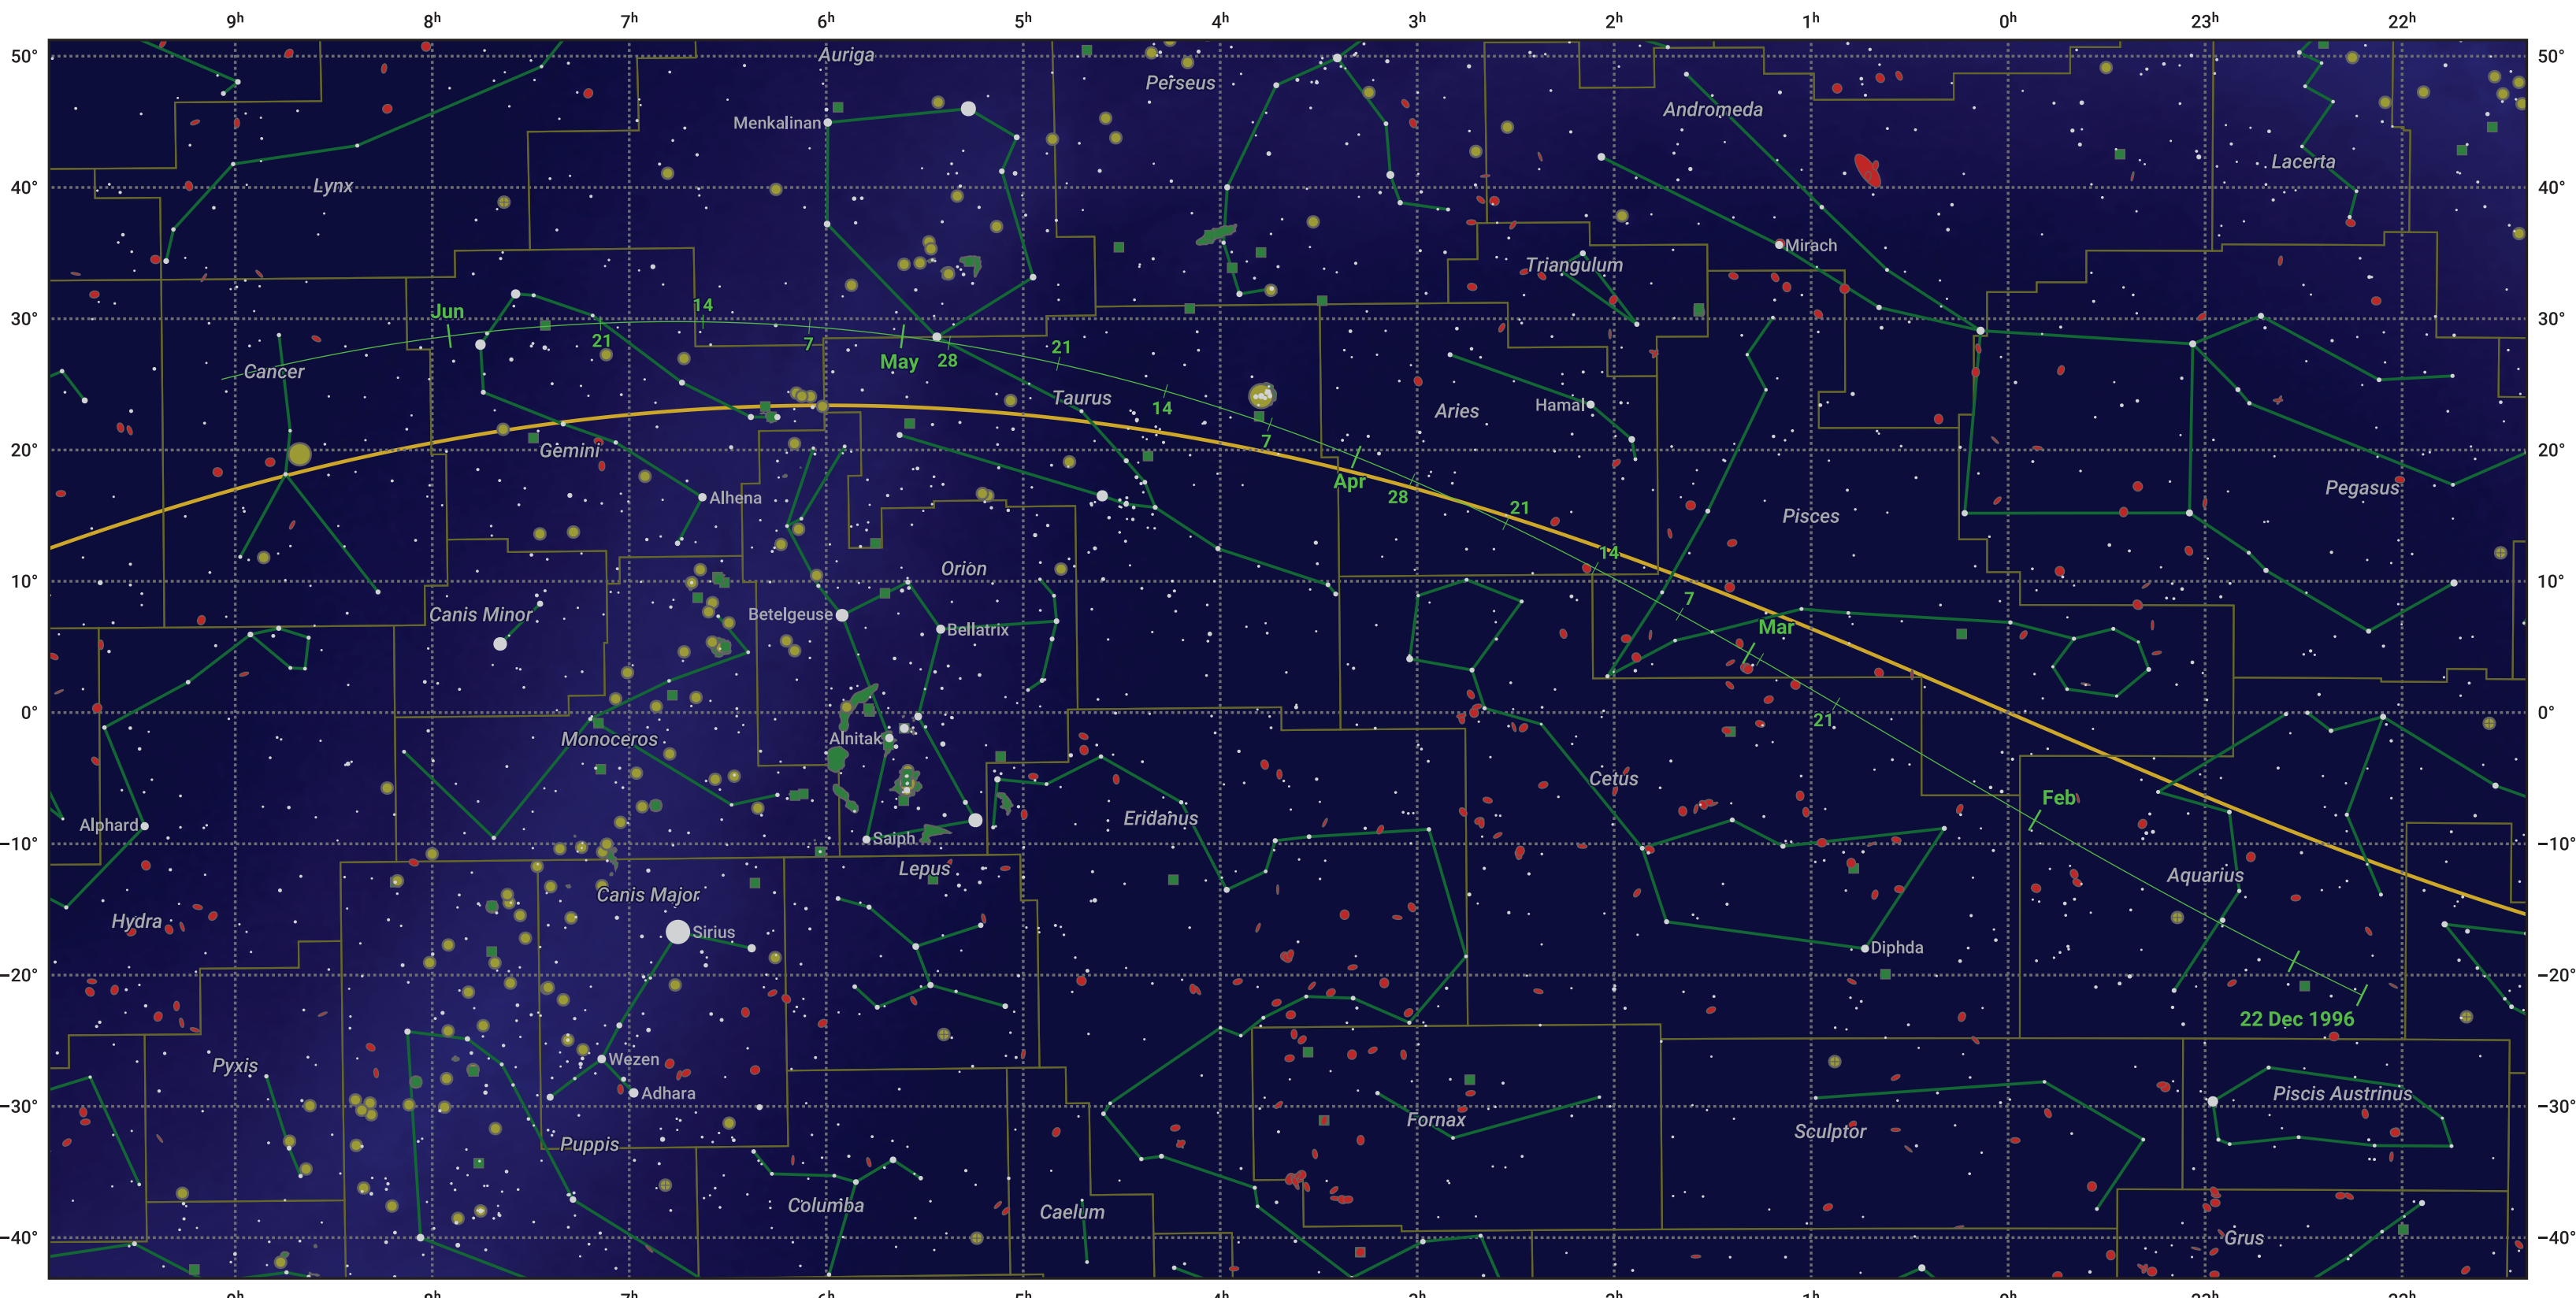

The path of 46P/Wirtanen starting on 22 Dec 1996

© Dominic Ford 2011–2024. Date markers placed at midnight UTC. Downloaded from <https://in-the-sky.org>

Magnitude scale: • 6.0 • 5.0 • 4.0 • 3.0 • 2.0 • 1.0 • 0.0 ● -1.0 ● -2.0

— Ecliptic Plane

Galaxy Bright nebula Open cluster Globular cluster

Date	Mag
1997 Jan 1	12.6
1997 Jan 16	12.0
1997 Feb 9	11.0
1997 Mar 1	10.3
1997 May 1	10.9
1997 May 24	12.0
1997 Jun 13	13.0