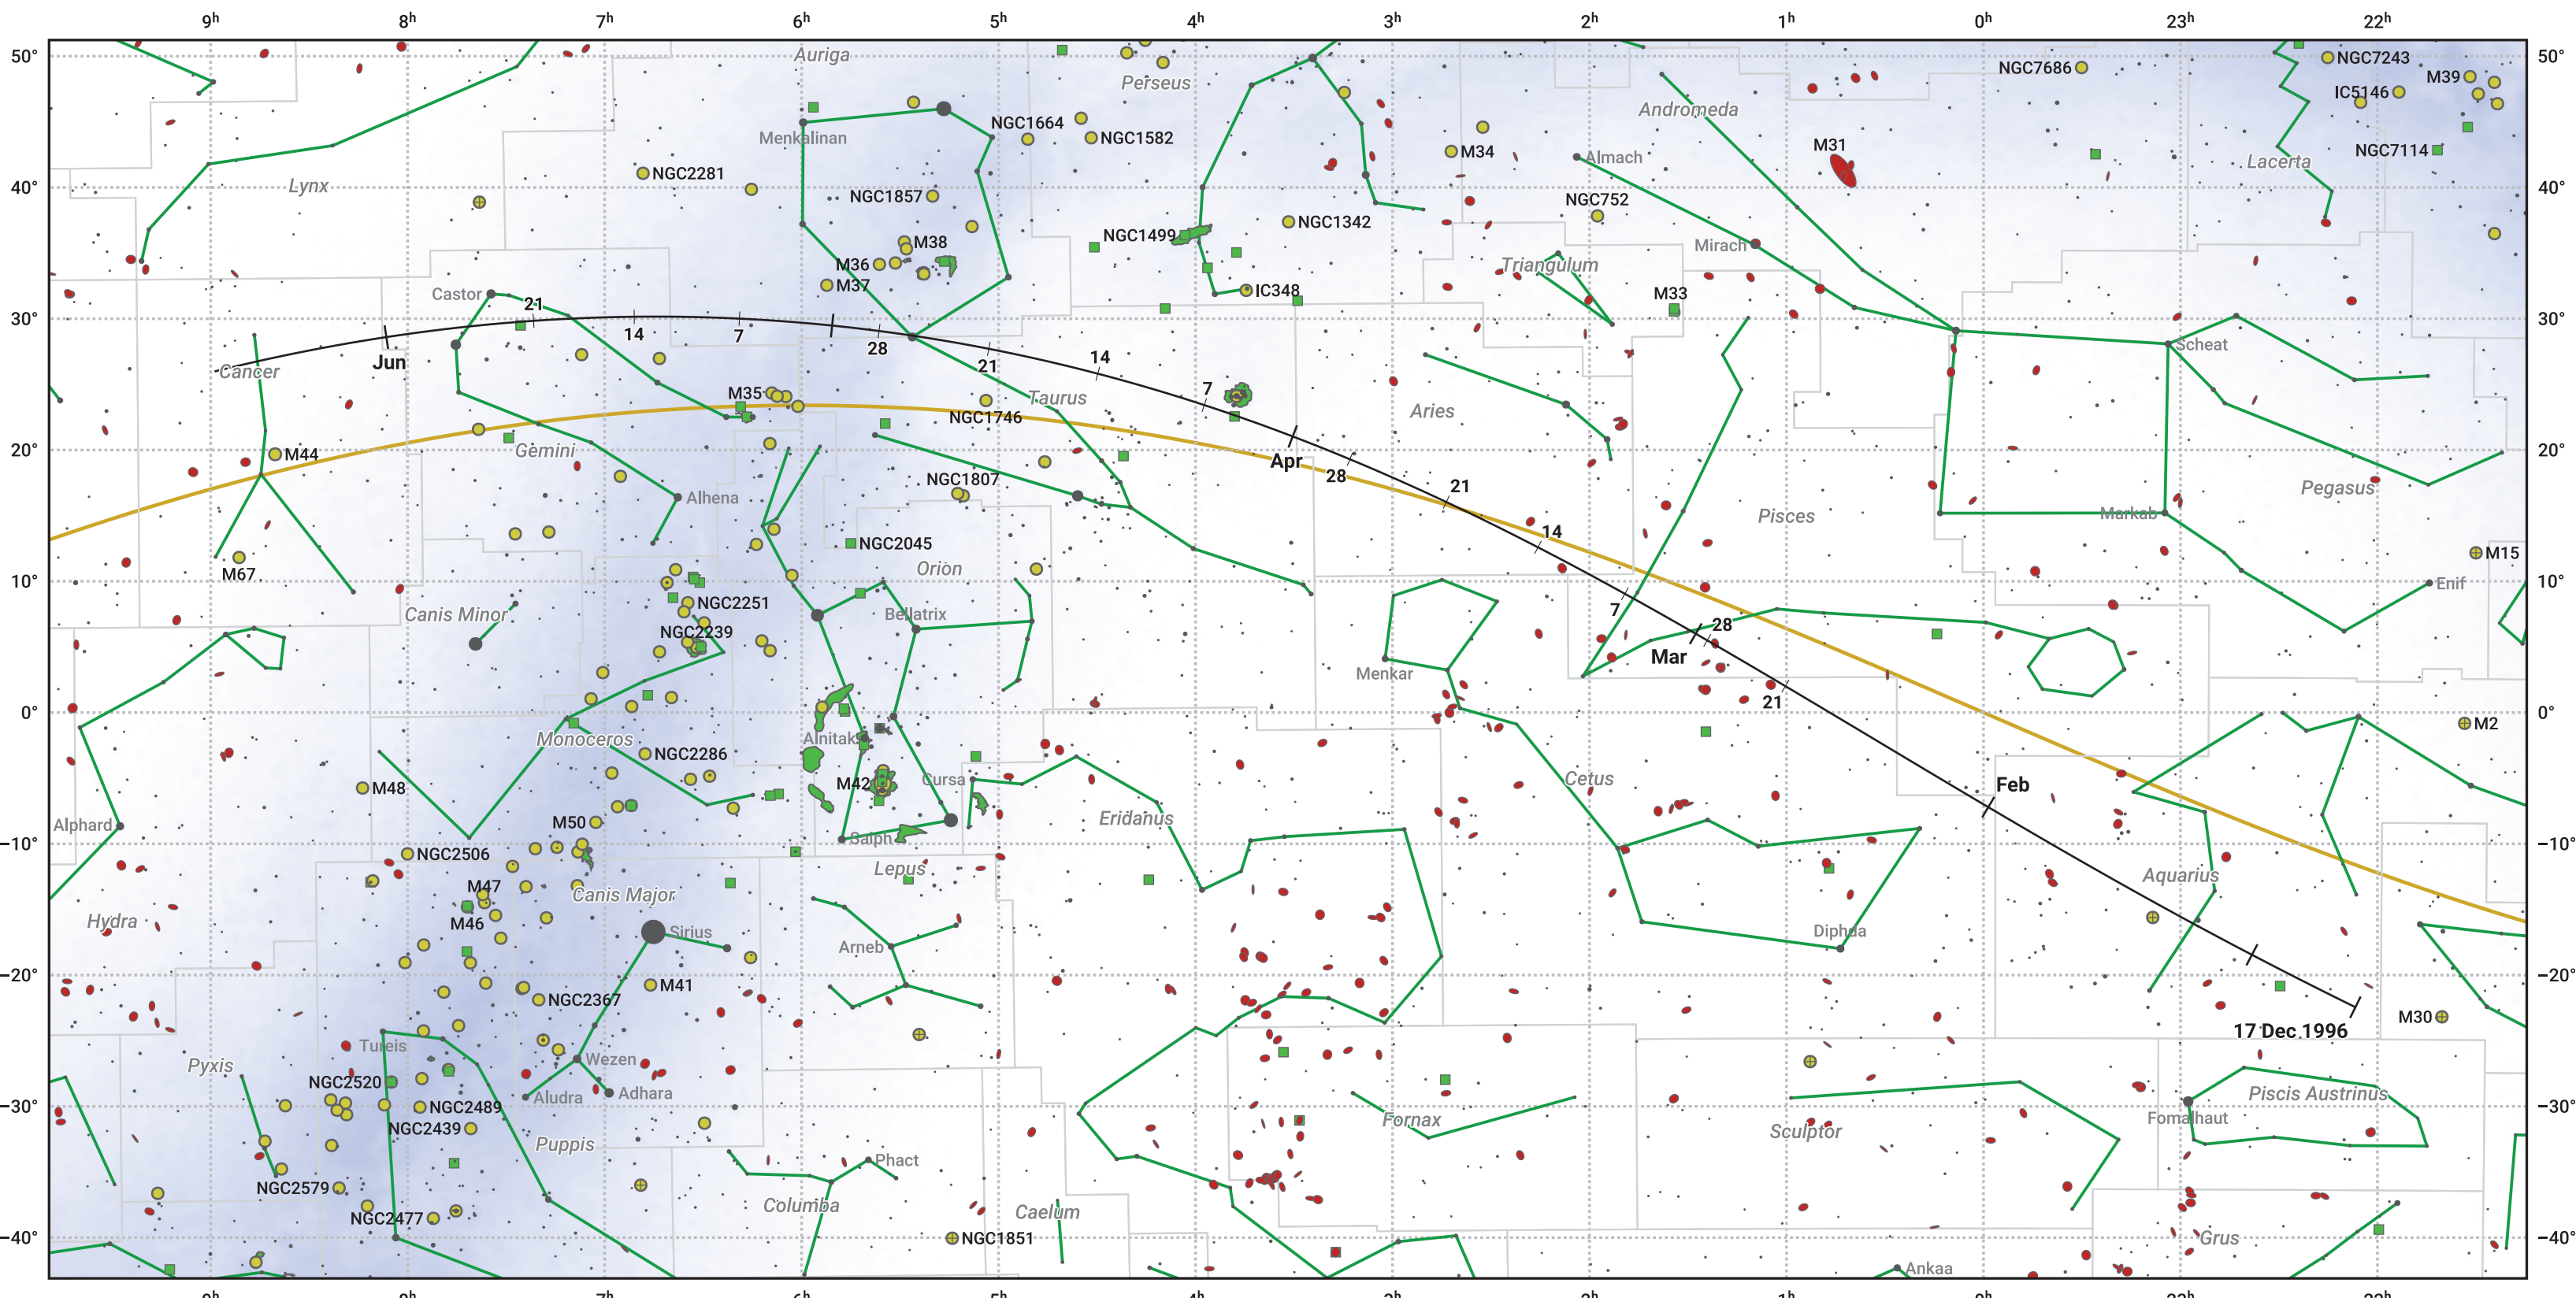

# The path of 46P/Wirtanen starting on 17 Dec 1996

© Dominic Ford 2011–2024. Date markers placed at midnight UTC. Downloaded from <https://in-the-sky.org>

Magnitude scale: · 6.0 · 5.0 · 4.0 · 3.0 · 2.0 · 1.0 ● 0.0 ● -1.0 ● -2.0

— Ecliptic Plane

● Galaxy ■ Bright nebula ● Open cluster ⊕ Globular cluster

Date	Mag
1997 Jan 1	12.3
1997 Jan 12	11.9
1997 Feb 5	10.9
1997 Mar 1	10.1
1997 May 1	11.0
1997 May 19	11.9
1997 Jun 8	12.9