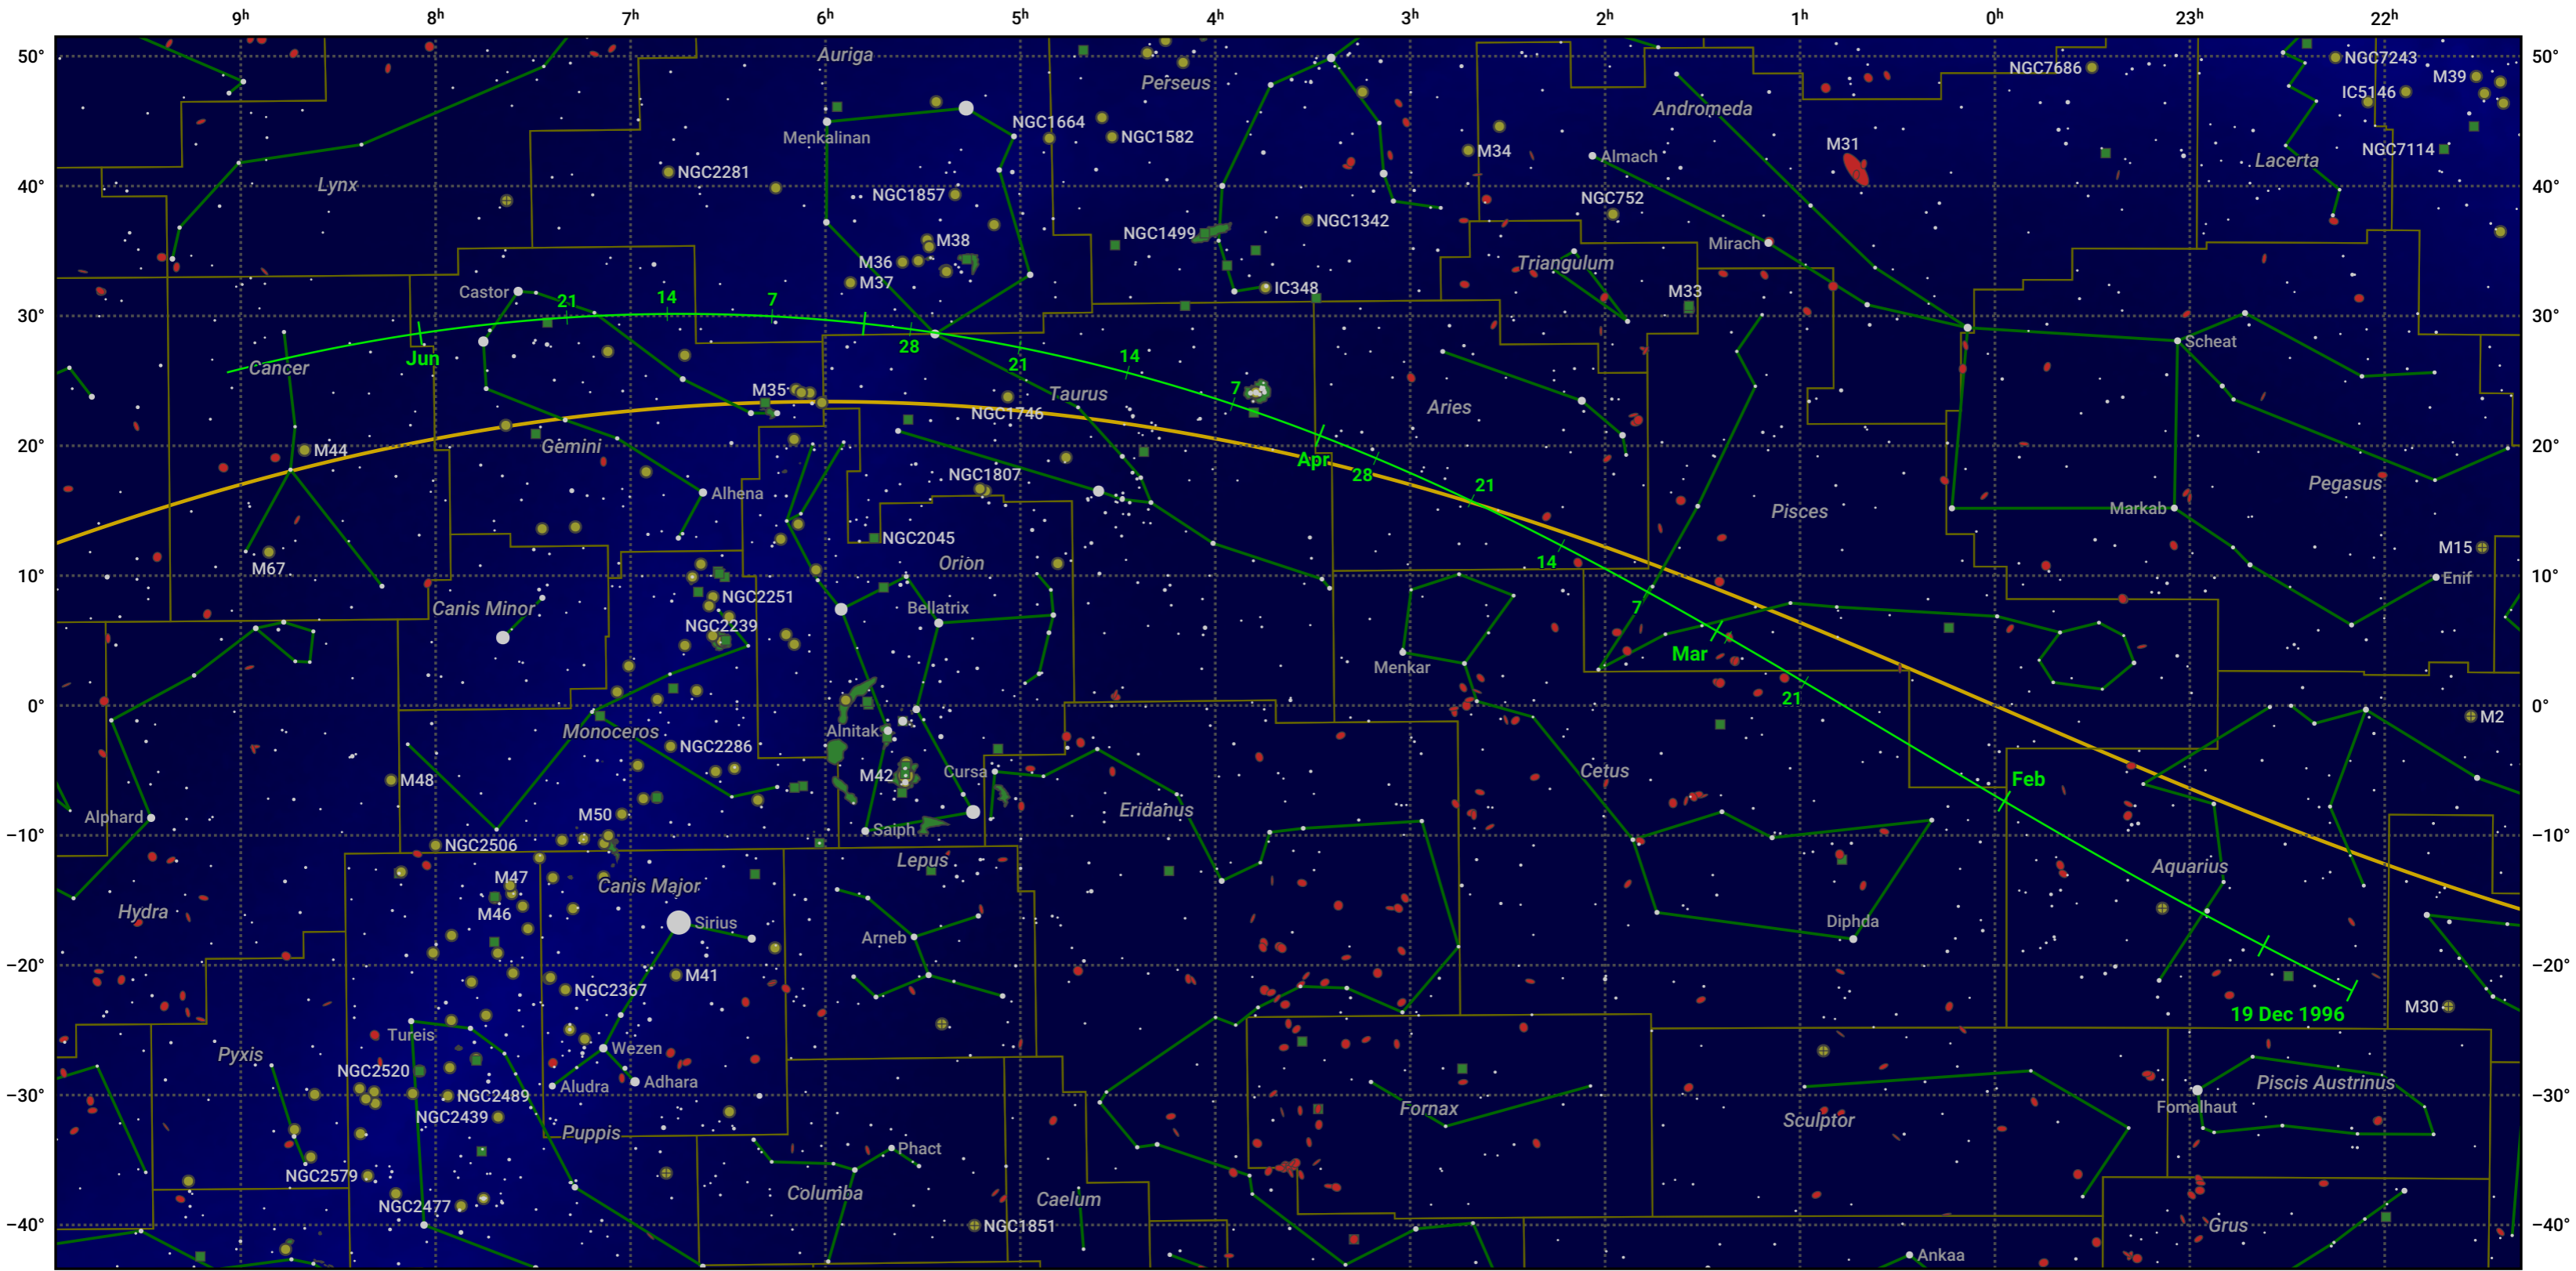

The path of 46P/Wirtanen starting on 19 Dec 1996

© Dominic Ford 2011–2024. Date markers placed at midnight UTC. Downloaded from <https://in-the-sky.org>

Magnitude scale: -6.0 -5.0 -4.0 -3.0 -2.0 -1.0 -0.0 -1.0 -2.0

Ecliptic Plane

Galaxy Bright nebula Open cluster + Globular cluster

Date	Mag
1997 Jan 1	12.4
1997 Jan 13	11.9
1997 Feb 6	10.9
1997 Mar 1	10.1
1997 May 1	11.0
1997 May 20	11.9
1997 Jun 9	12.9