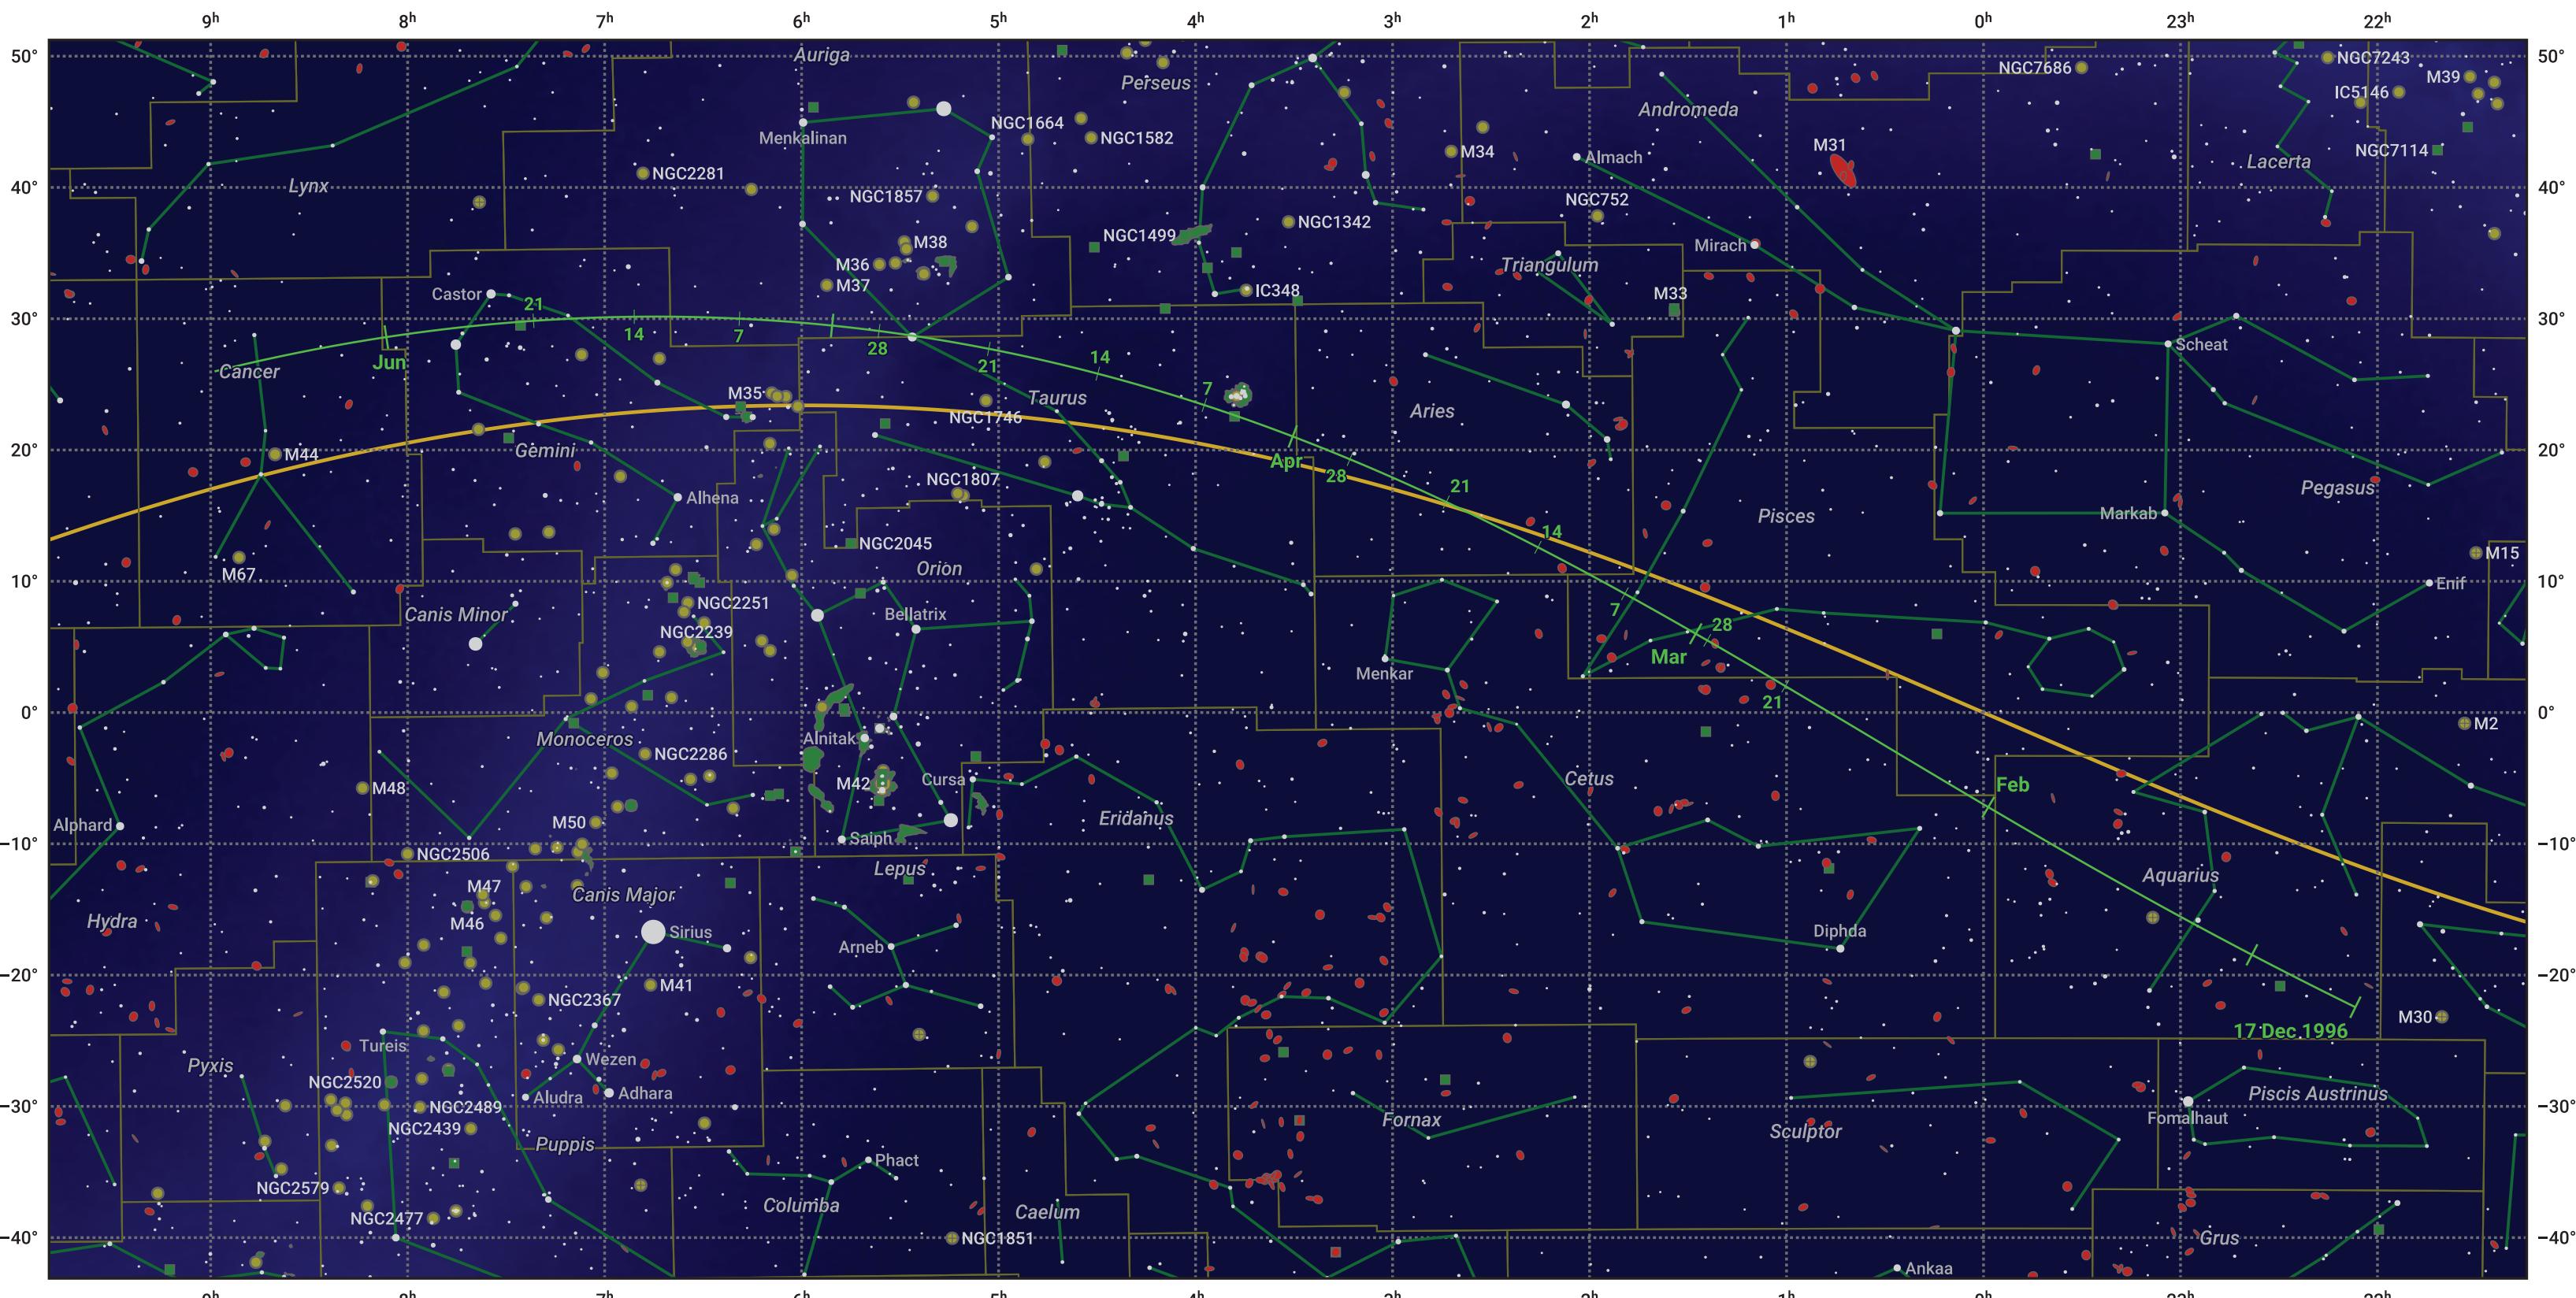

# The path of 46P/Wirtanen starting on 17 Dec 1996

© Dominic Ford 2011–2024. Date markers placed at midnight UTC. Downloaded from <https://in-the-sky.org>

Magnitude scale:  6.0  5.0  4.0  3.0  2.0  1.0  0.0  -1.0  -2.0

Ecliptic Plane

Galaxy  Bright nebula  Open cluster + Globular cluster

Date	Mag
1997 Jan 1	12.3
1997 Jan 12	11.9
1997 Feb 5	10.9
1997 Mar 1	10.1
1997 May 1	11.0
1997 May 19	11.9
1997 Jun 8	12.9