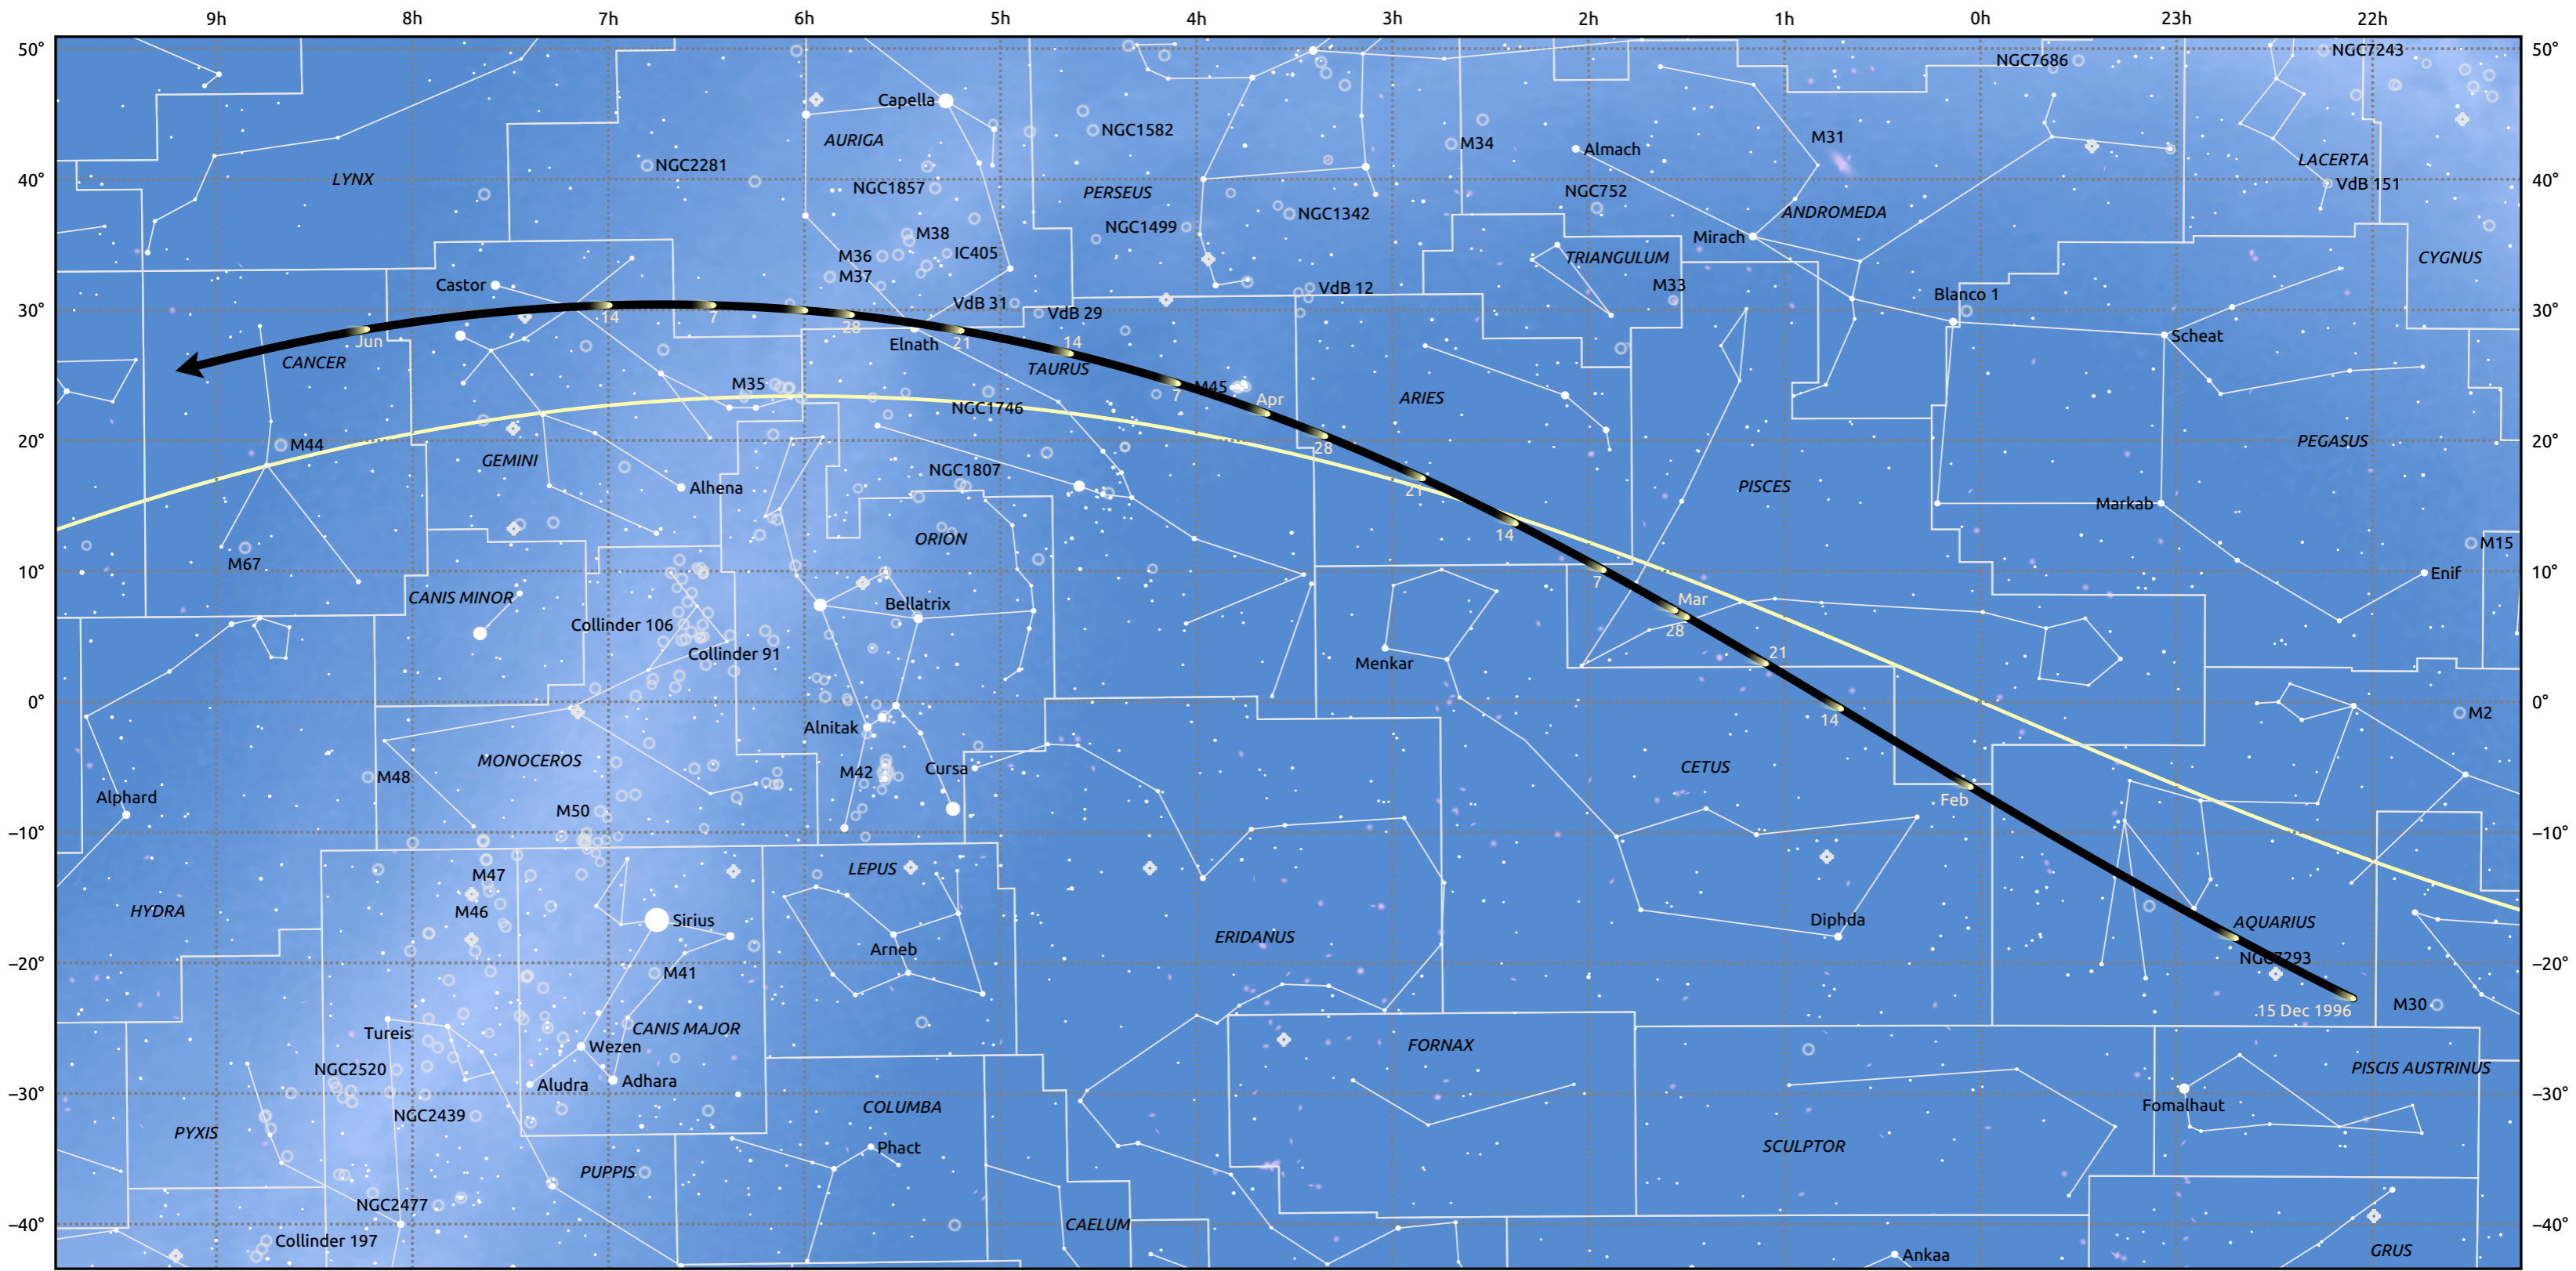

The path of 46P/Wirtanen starting on 15 Dec 1996

© Dominic Ford 2011–2025. Date markers placed at midnight UTC. Downloaded from <https://in-the-sky.org>

Magnitude scale: 6.0 5.0 4.0 3.0 2.0 1.0 0.0 -1.0 -2.0

Ecliptic Plane

Galaxy Bright nebula Open cluster Globular cluster Planetary nebula

Date	Mag
1997 Jan 1	12.2
1997 Jan 10	11.8
1997 Feb 4	10.7
1997 Mar 1	10.0
1997 May 1	11.1
1997 May 14	11.7
1997 Jun 3	12.8