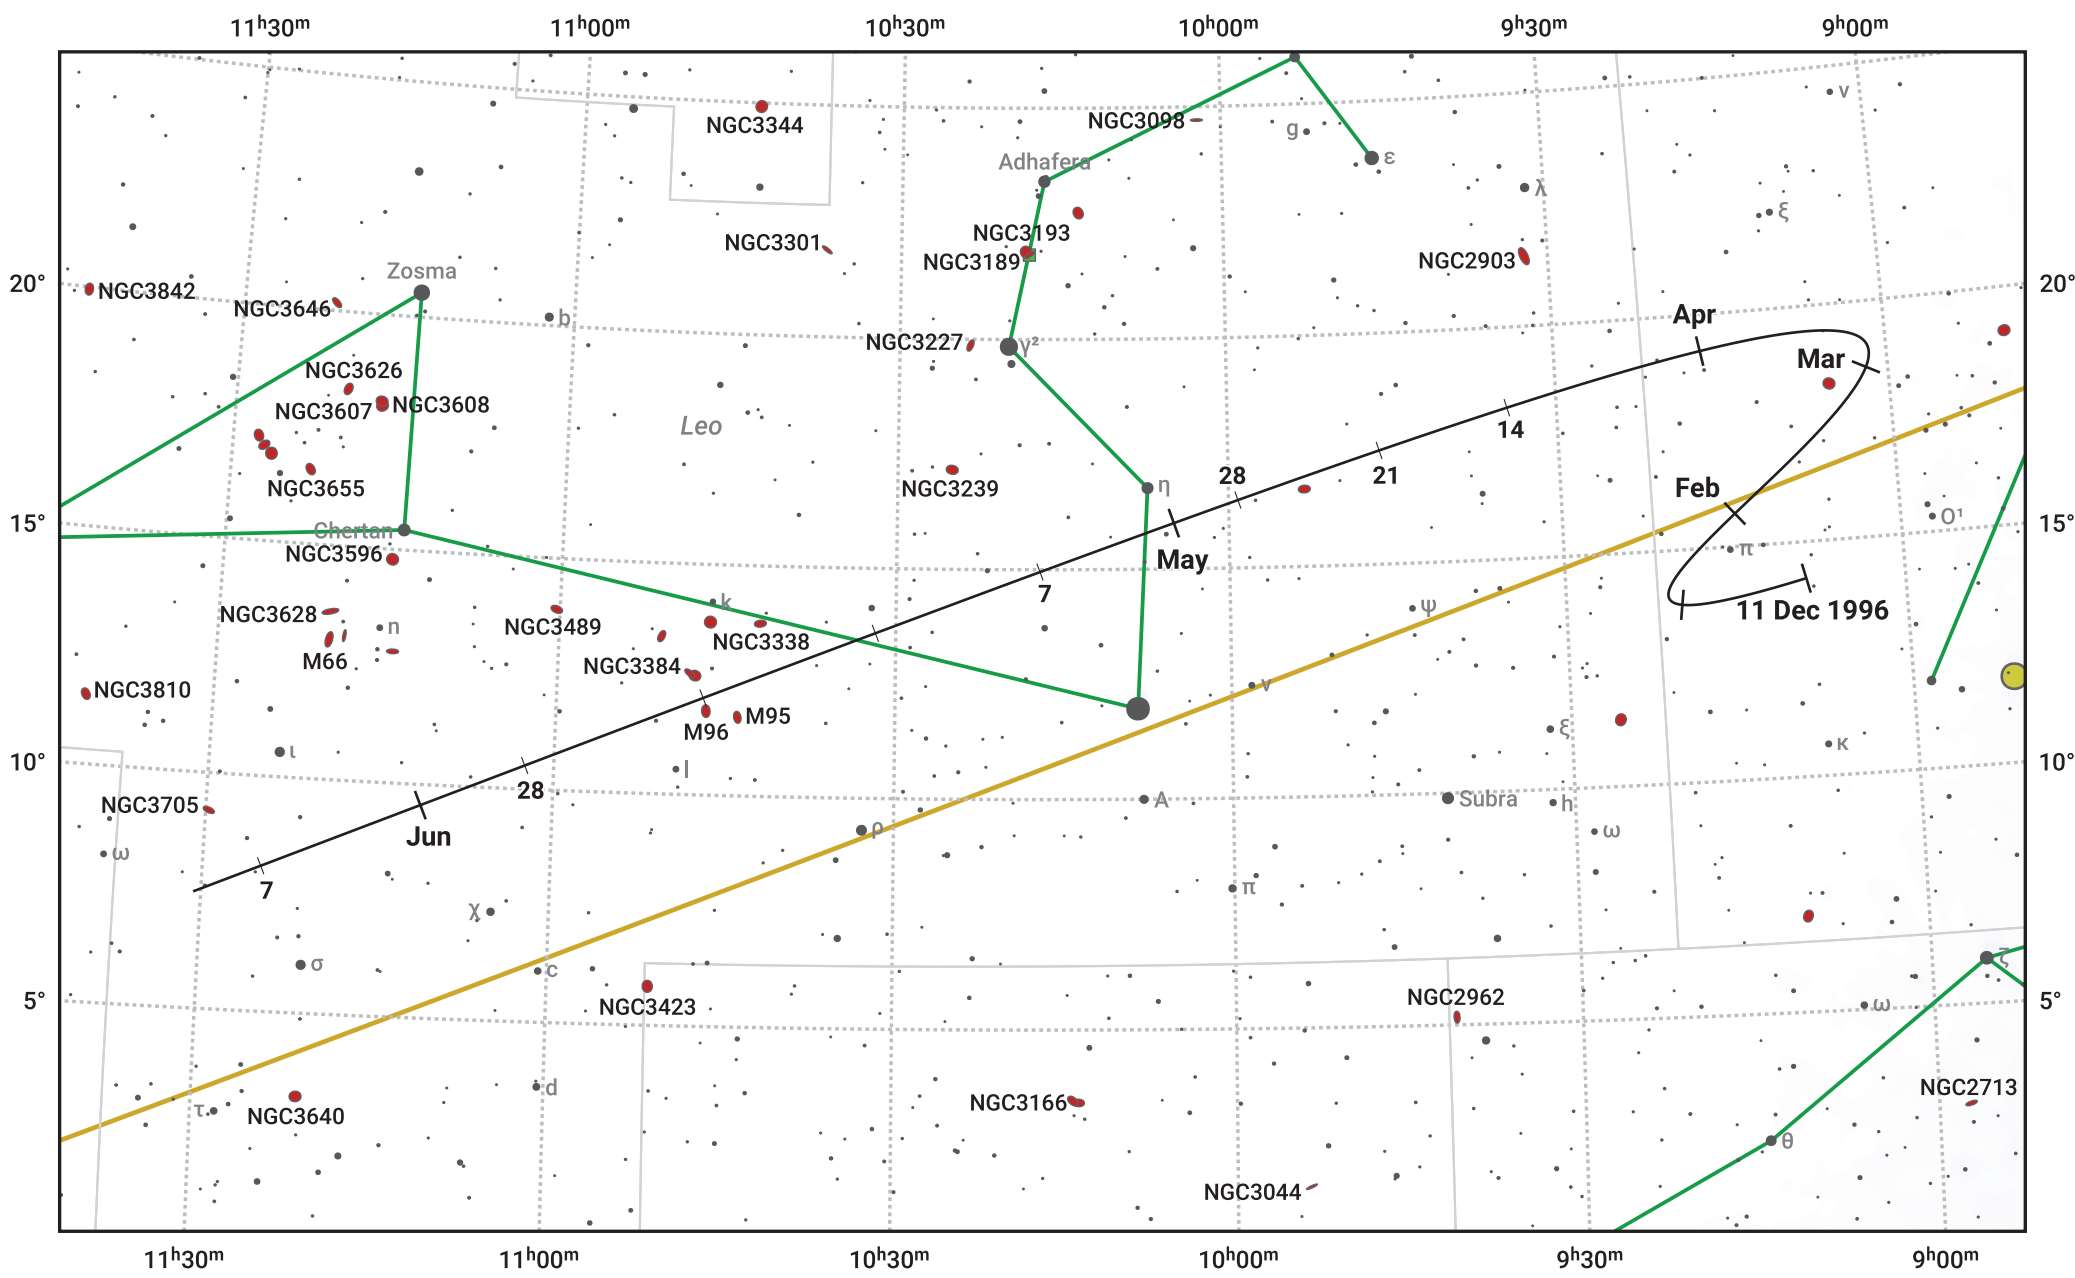

# The path of 81P/Wild starting on 11 Dec 1996

© Dominic Ford 2011–2024. Date markers placed at midnight UTC. Downloaded from <https://in-the-sky.org>

Magnitude scale: 8.0 7.0 6.0 5.0 4.0 3.0 2.0 1.0

— Ecliptic Plane

- Galaxy
- Bright nebula
- Open cluster
- ⊕ Globular cluster

Date	Mag
1997 Jan 1	10.1
1997 Jan 8	9.9
1997 Feb 13	8.8
1997 Mar 1	8.6
1997 May 1	9.1
1997 Jun 7	9.9