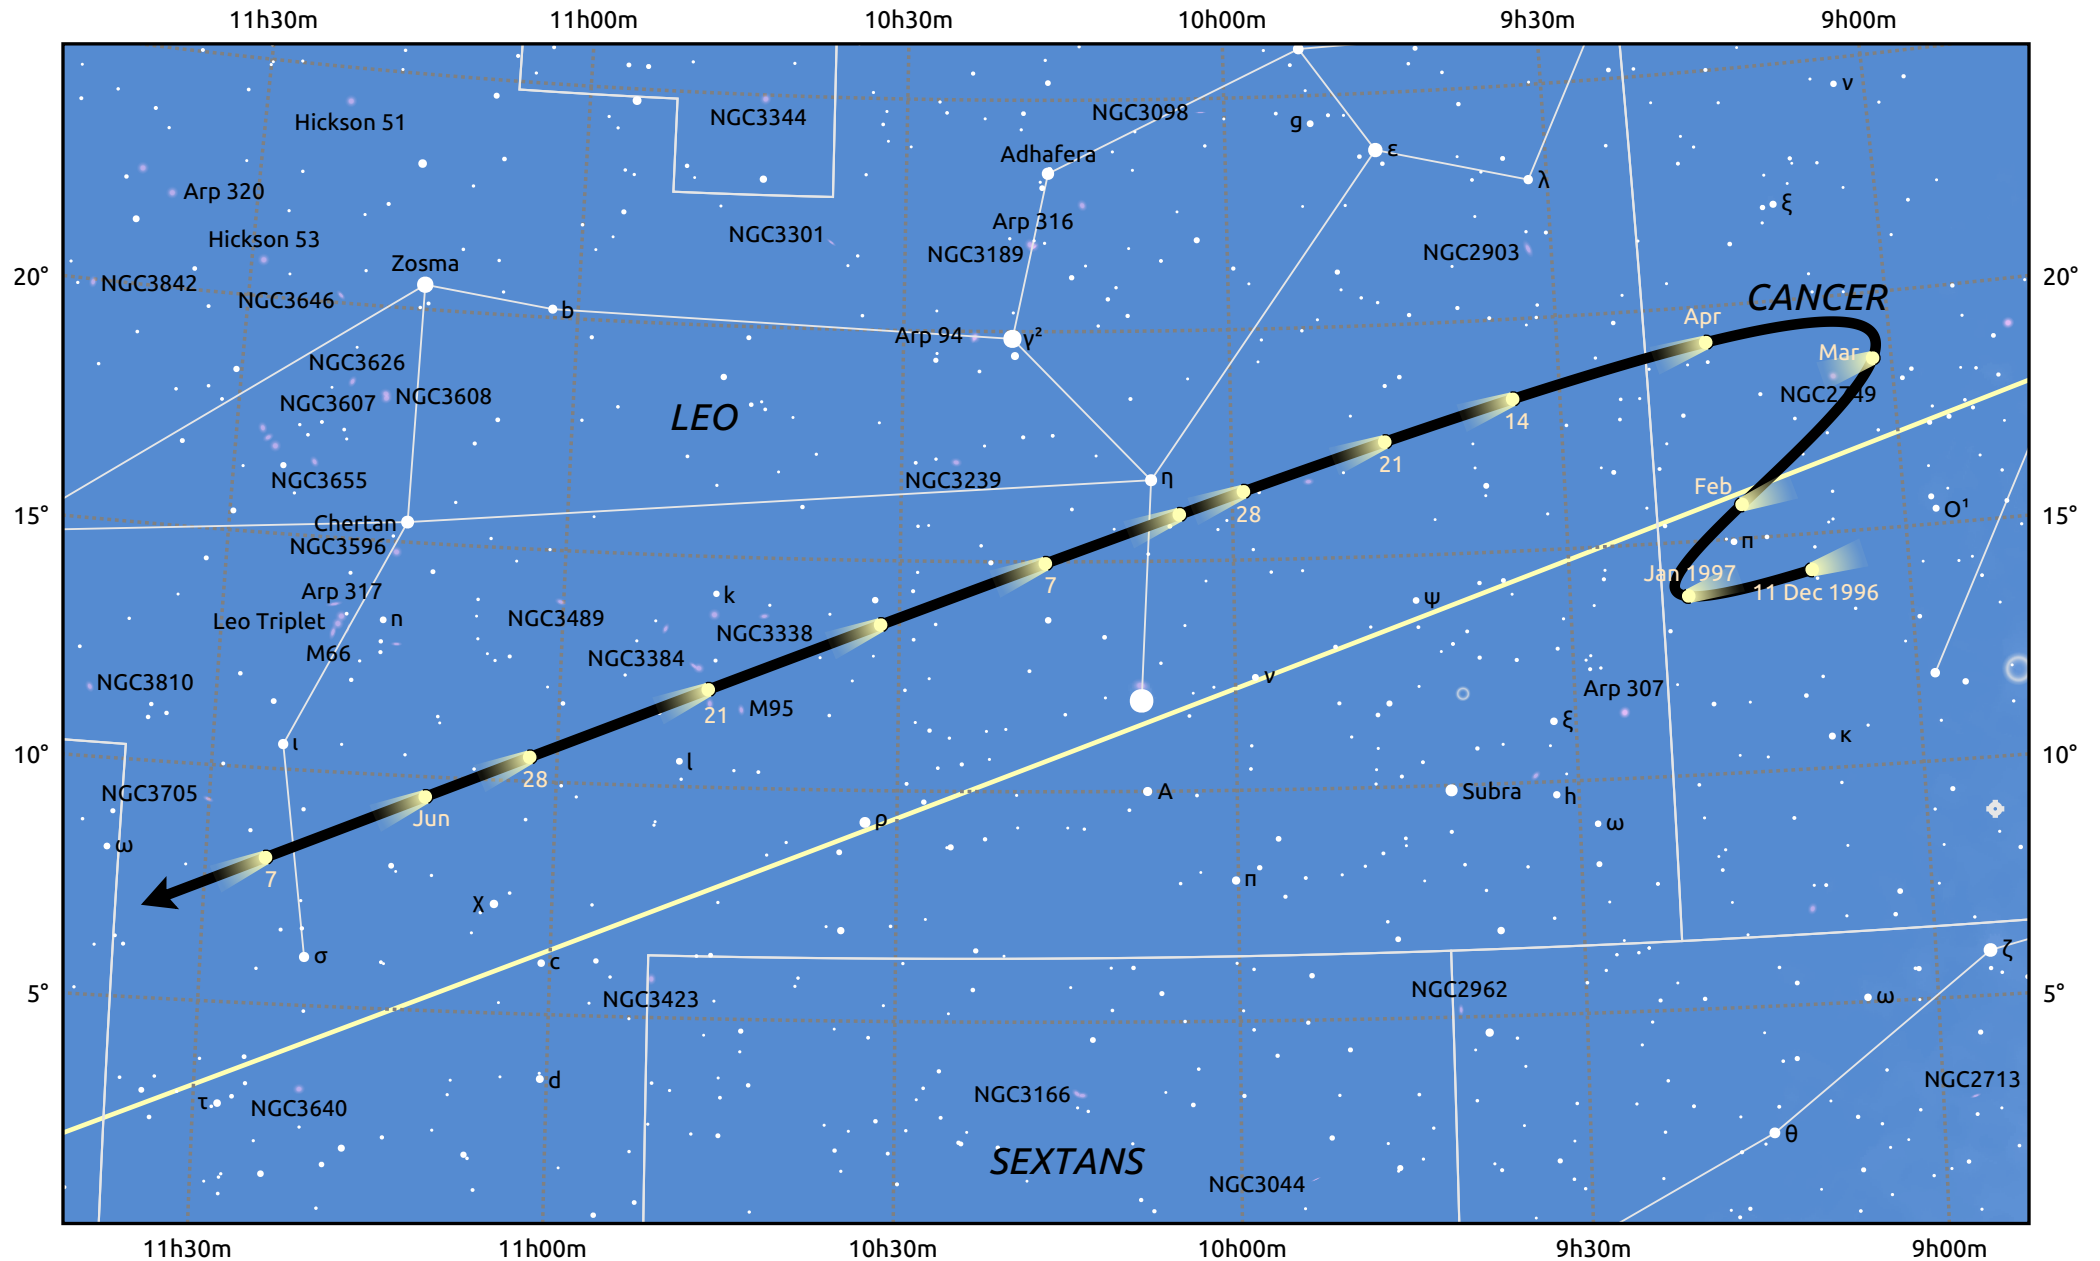

# The path of 81P/Wild starting on 11 Dec 1996

© Dominic Ford 2011–2025. Date markers placed at midnight UTC. Downloaded from <https://in-the-sky.org>

Magnitude scale:  $\cdot$  8.0  $\cdot$  7.0  $\cdot$  6.0  $\cdot$  5.0  $\cdot$  4.0  $\bullet$  3.0  $\bullet$  2.0  $\bullet$  1.0

— Ecliptic Plane

Galaxy Bright nebula Open cluster Globular cluster Planetary nebula

Date	Mag
1997 Jan 1	10.1
1997 Jan 8	9.9
1997 Feb 13	8.8
1997 Mar 1	8.6
1997 May 1	9.1
1997 Jun 7	9.9