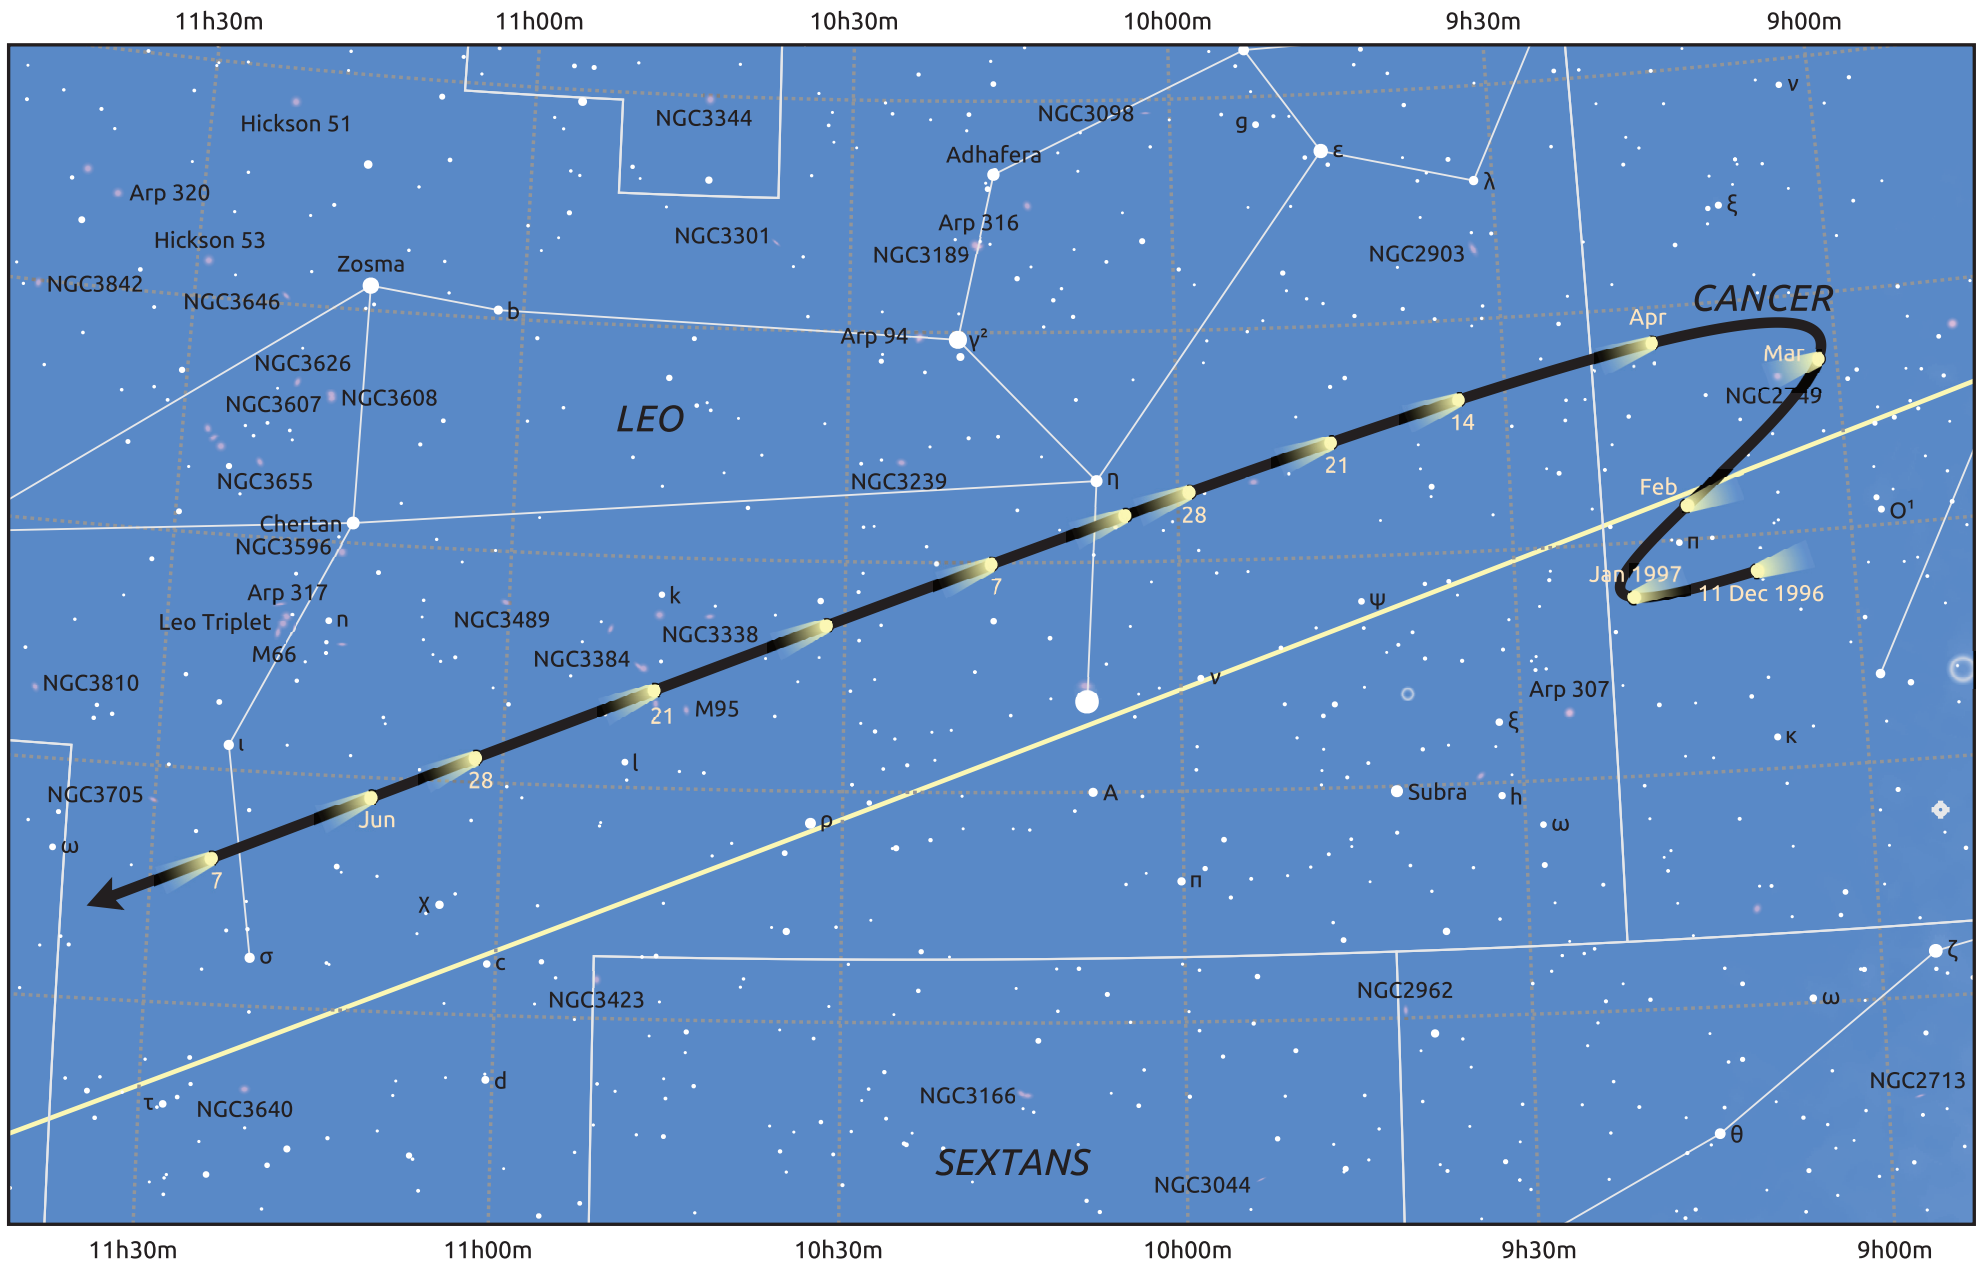

The path of 81P/Wild starting on 11 Dec 1996

© Dominic Ford 2011–2025. Date markers placed at midnight UTC. Downloaded from <https://in-the-sky.org>

Magnitude scale: ● 8.0 ● 7.0 ● 6.0 ● 5.0 ● 4.0 ● 3.0 ● 2.0 ● 1.0

— Ecliptic Plane

● Galaxy ● Bright nebula ● Open cluster ● Globular cluster ● Planetary nebula

Date	Mag
1997 Jan 1	10.1
1997 Jan 8	9.9
1997 Feb 13	8.8
1997 Mar 1	8.6
1997 May 1	9.1
1997 Jun 7	9.9