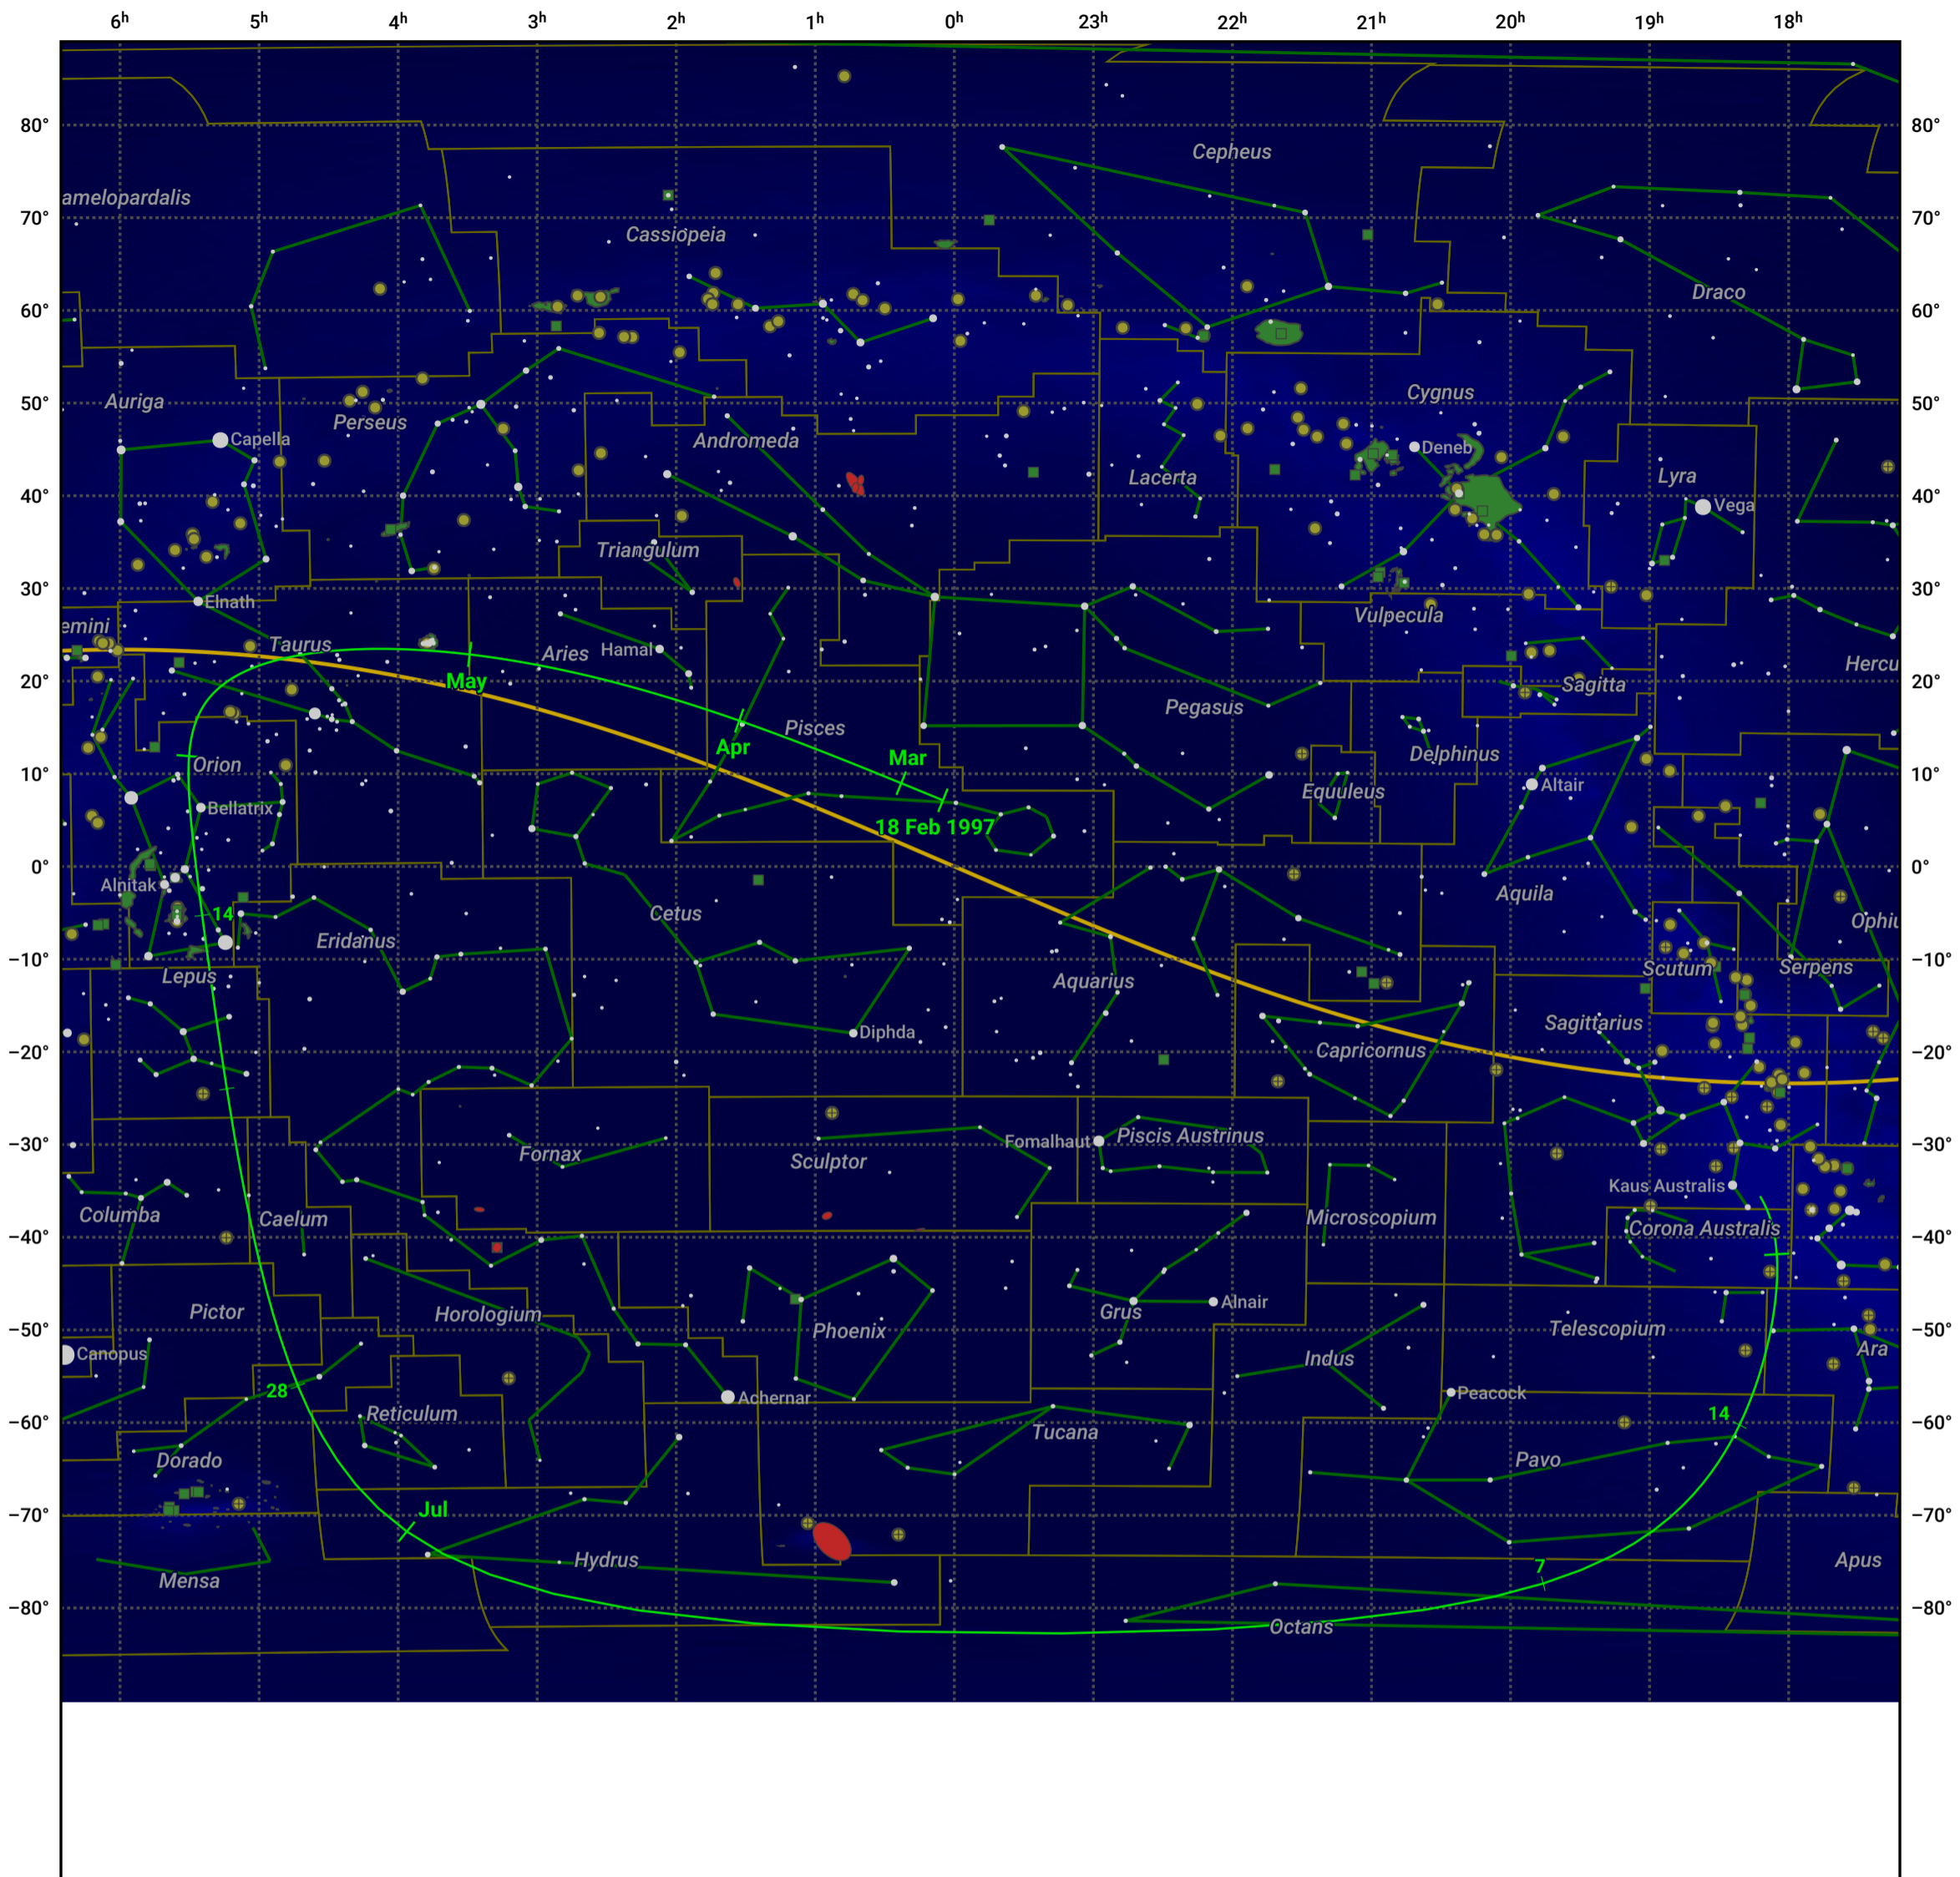

The path of 2P/Encke starting on 18 Feb 1997

© Dominic Ford 2011–2024. Date markers placed at midnight UTC. Downloaded from <https://in-the-sky.org>

Magnitude scale: \bullet 5.0 \bullet 4.0 \bullet 3.0 \bullet 2.0 \bullet 1.0 \bullet 0.0 \bullet -1.0

— Ecliptic Plane

Galaxy Bright nebula Open cluster Globular cluster

Date	Mag
1997 Mar 1	13.7
1997 Mar 14	13.0
1997 Mar 30	12.0
1997 Apr 11	10.9
1997 Apr 20	9.9
1997 Apr 27	8.9
1997 May 1	8.2
1997 May 3	7.9
1997 May 9	6.7
1997 May 16	5.7
1997 Jul 1	6.6
1997 Jul 2	6.7
1997 Jul 9	7.7
1997 Jul 16	8.8
1997 Jul 24	9.9
1997 Aug 3	11.0
1997 Aug 15	12.0