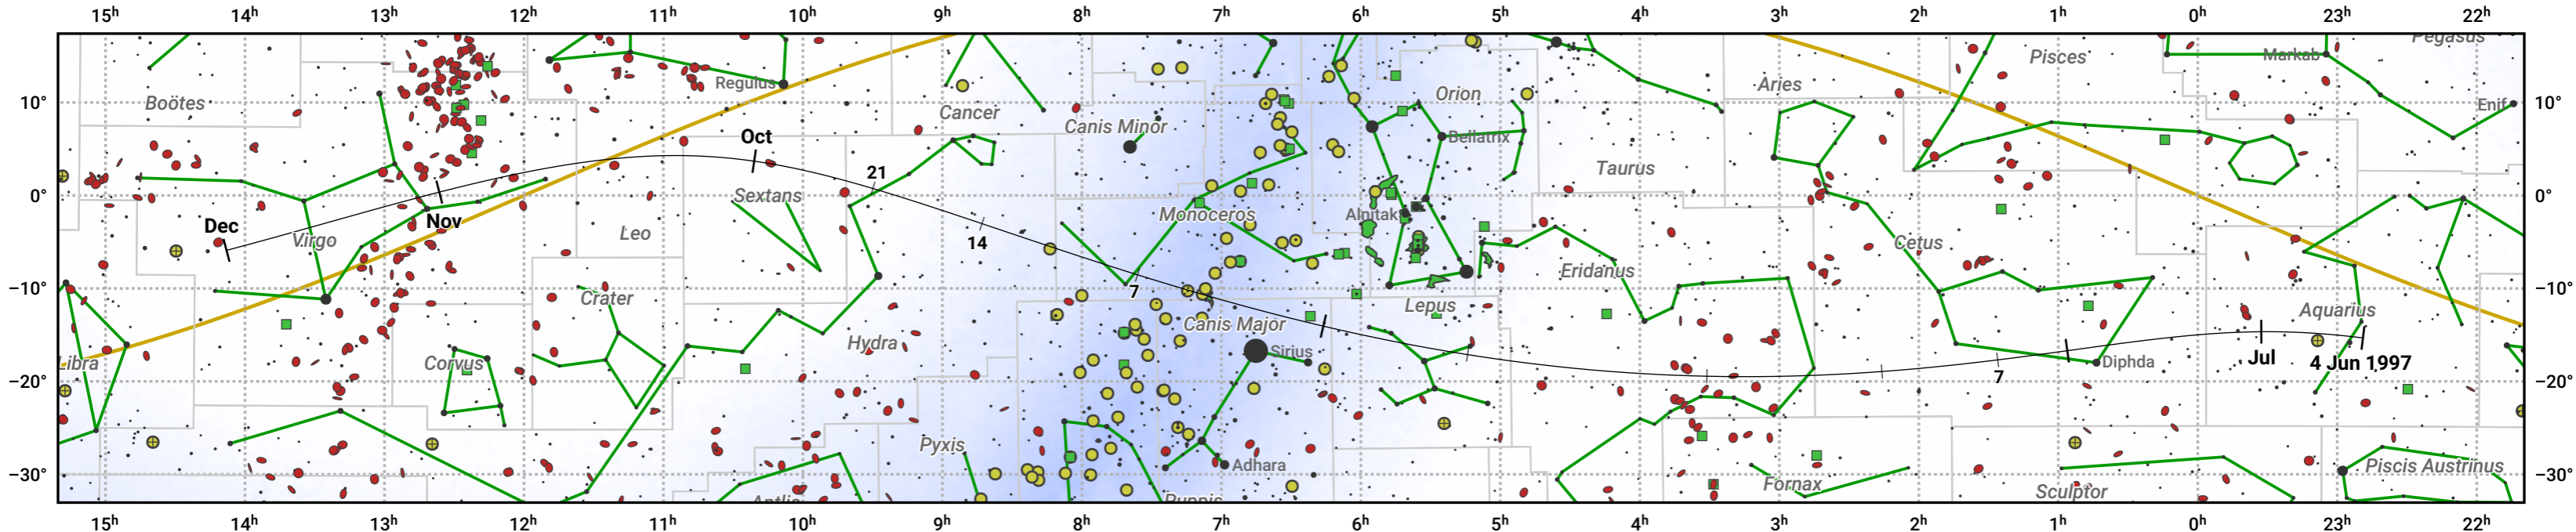

The path of 210P/Christensen starting on 4 Jun 1997

© Dominic Ford 2011–2024. Date markers placed at midnight UTC. Downloaded from <https://in-the-sky.org>

Magnitude scale: 6.0 5.0 4.0 3.0 2.0 1.0 0.0 -1.0 -2.0

— Ecliptic Plane

Galaxy Bright nebula Open cluster Globular cluster

Date	Mag
1997 Jun 27	14.7
1997 Jul 1	14.5
1997 Jul 15	13.7
1997 Jul 29	12.7
1997 Aug 10	11.6
1997 Aug 22	10.4
1997 Sep 1	9.9
1997 Oct 16	11.5
1997 Oct 30	12.5
1997 Nov 1	12.7
1997 Nov 15	13.6