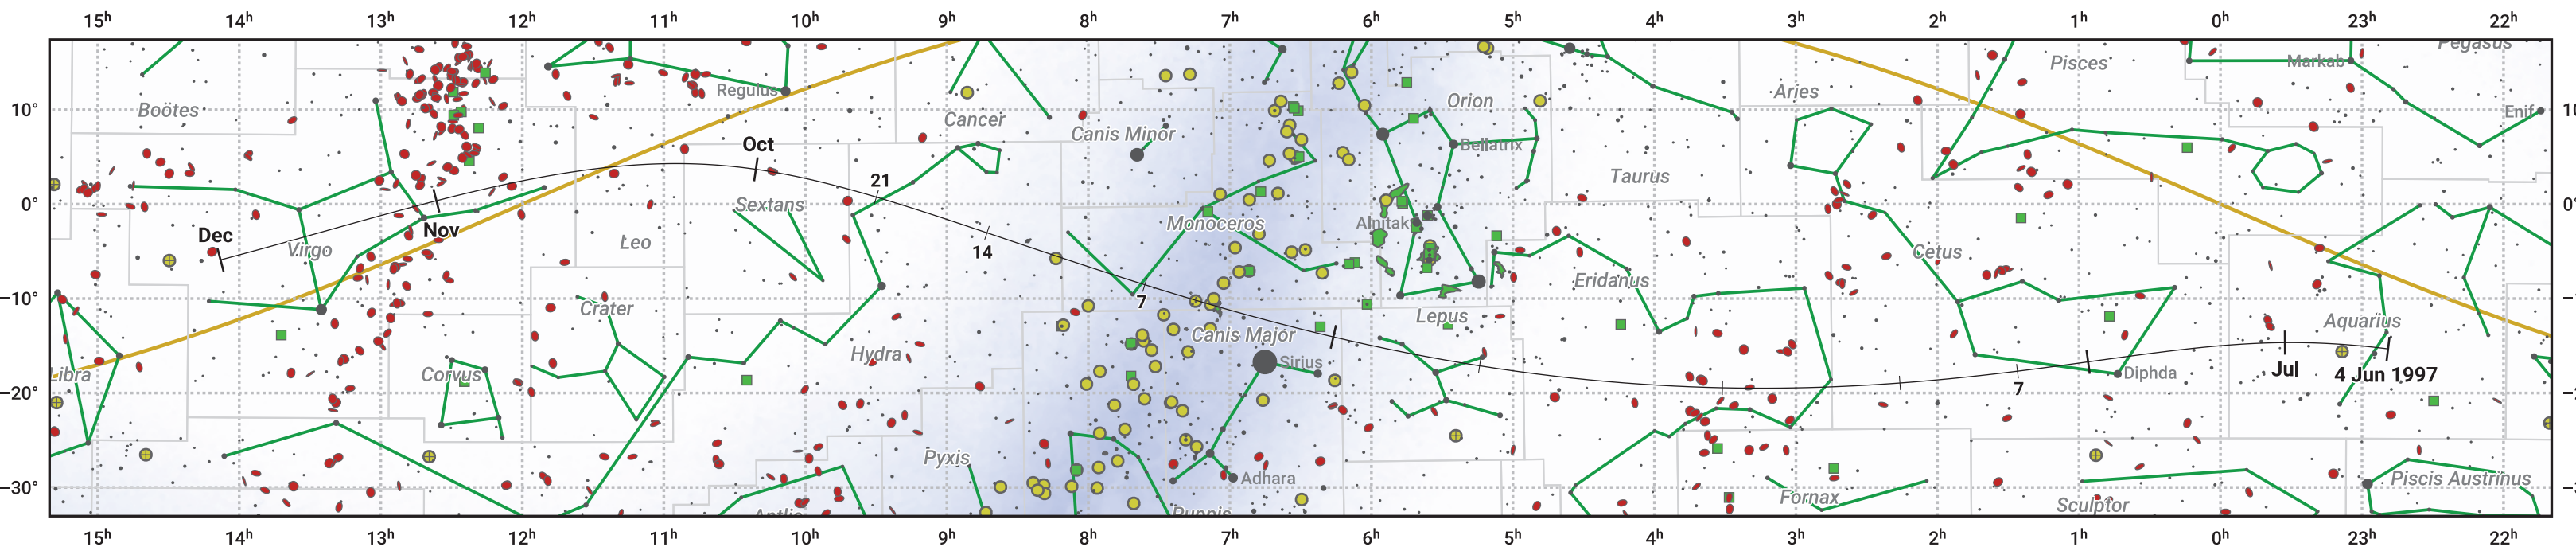

# The path of 210P/Christensen starting on 4 Jun 1997

© Dominic Ford 2011–2024. Date markers placed at midnight UTC. Downloaded from <https://in-the-sky.org>

Magnitude scale:  -6.0  -5.0  -4.0  -3.0  -2.0  -1.0  -2.0

Ecliptic Plane

Galaxy  Bright nebula  Open cluster  Globular cluster

Date	Mag
1997 Jun 27	14.7
1997 Jul 1	14.5
1997 Jul 15	13.7
1997 Jul 29	12.7
1997 Aug 10	11.6
1997 Aug 22	10.4
1997 Sep 1	9.9
1997 Oct 16	11.5
1997 Oct 30	12.5
1997 Nov 1	12.7
1997 Nov 15	13.6