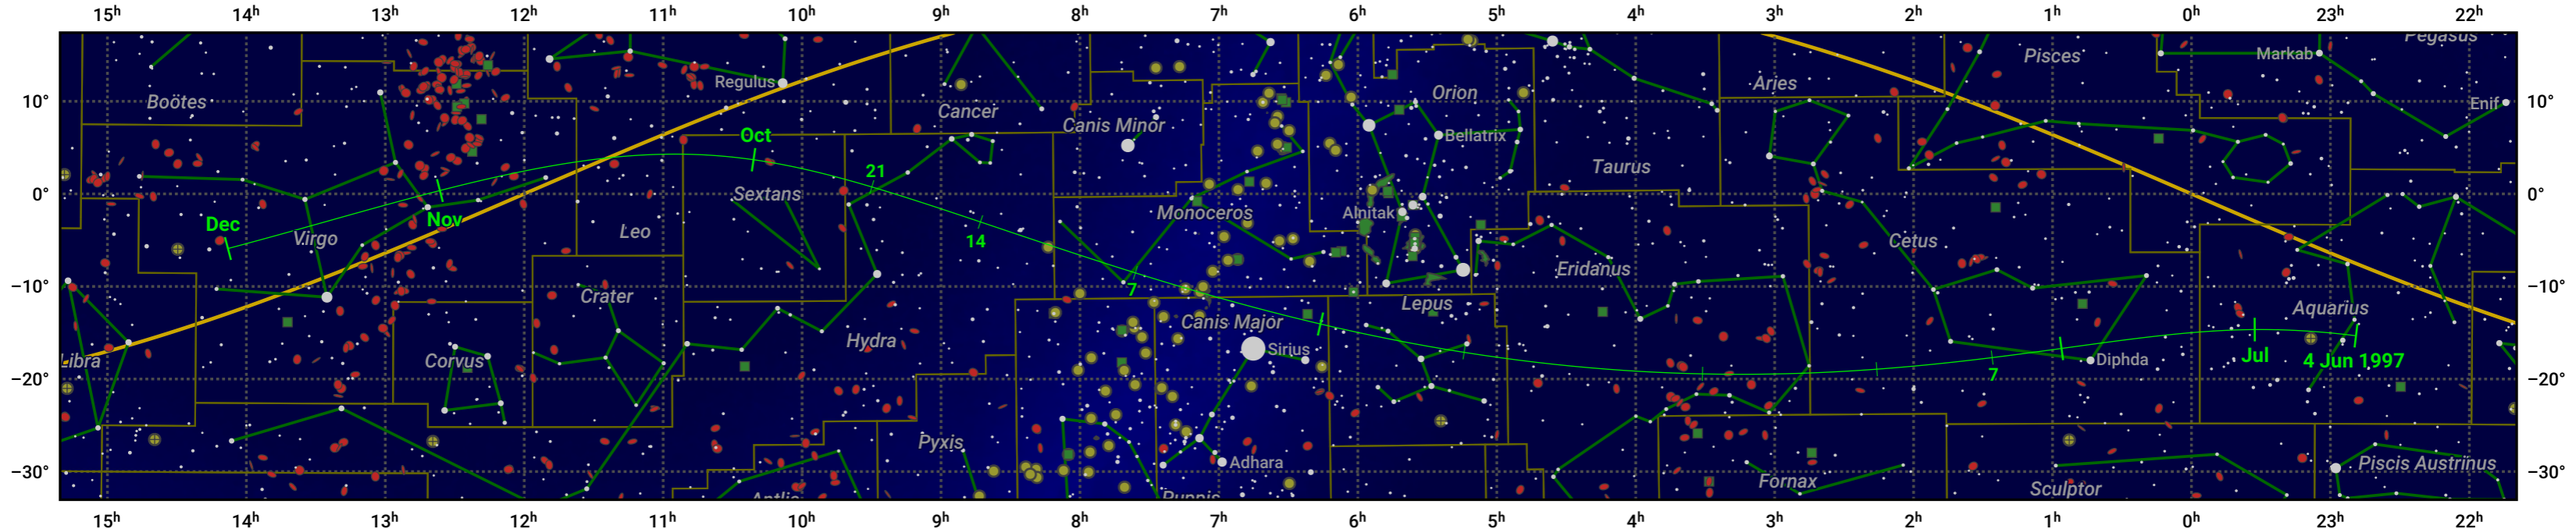

The path of 210P/Christensen starting on 4 Jun 1997

© Dominic Ford 2011–2024. Date markers placed at midnight UTC. Downloaded from <https://in-the-sky.org>

Magnitude scale: -6.0 -5.0 -4.0 -3.0 -2.0 -1.0 -2.0

— Ecliptic Plane

Galaxy Bright nebula Open cluster Globular cluster

Date	Mag
1997 Jun 27	14.7
1997 Jul 1	14.5
1997 Jul 15	13.7
1997 Jul 29	12.7
1997 Aug 10	11.6
1997 Aug 22	10.4
1997 Sep 1	9.9
1997 Oct 16	11.5
1997 Oct 30	12.5
1997 Nov 1	12.7
1997 Nov 15	13.6