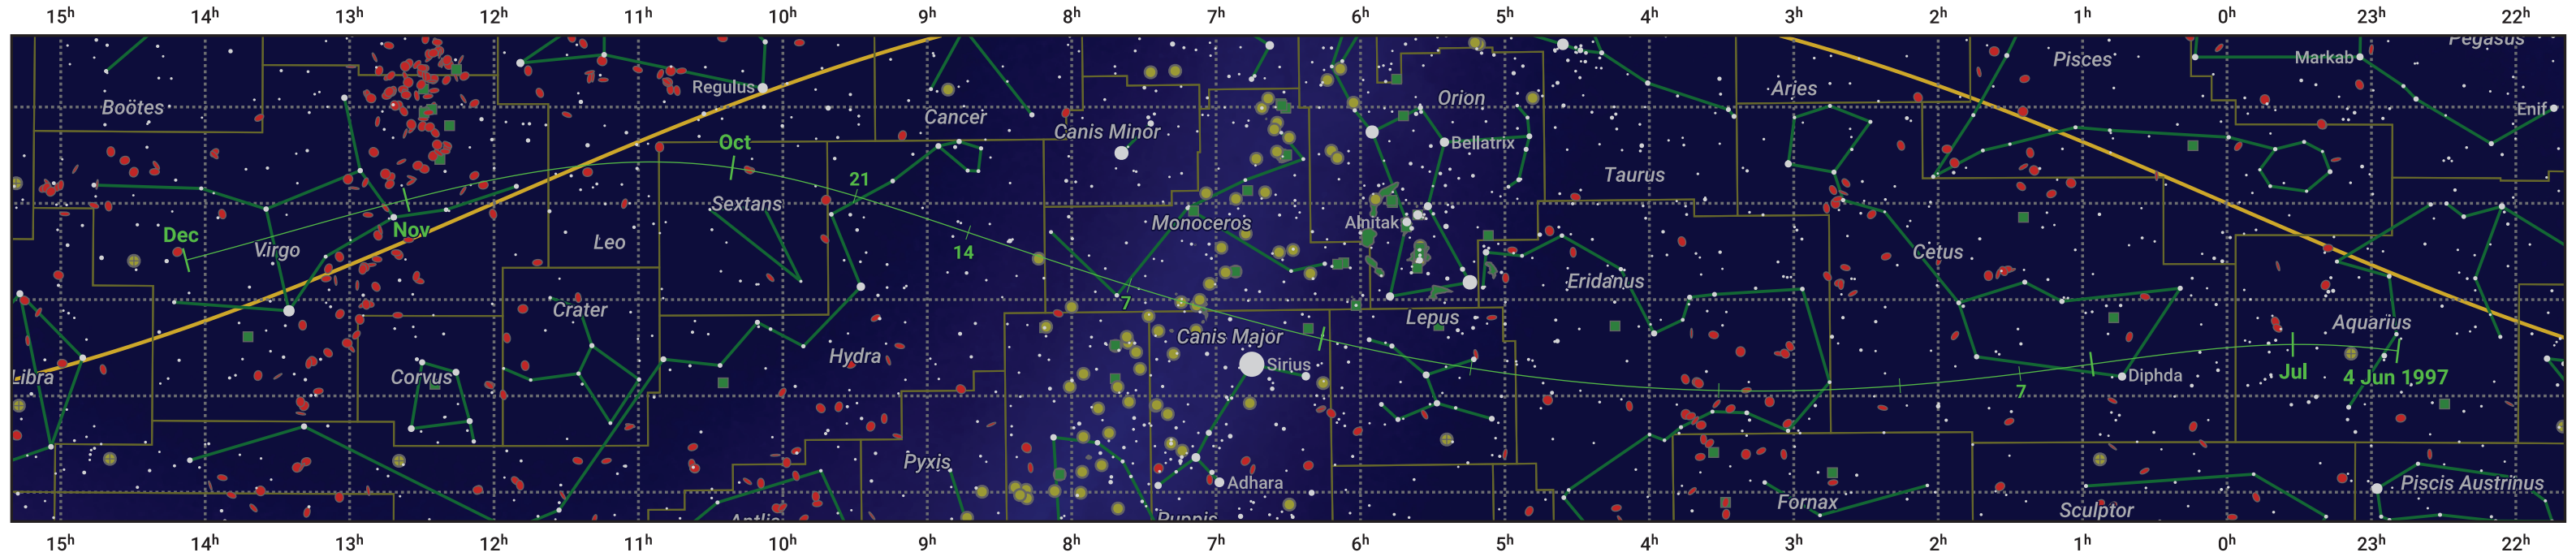

The path of 210P/Christensen starting on 4 Jun 1997

© Dominic Ford 2011–2024. Date markers placed at midnight UTC. Downloaded from <https://in-the-sky.org>

Magnitude scale: -6.0 -5.0 -4.0 -3.0 -2.0 -1.0 0.0 -1.0 -2.0

Ecliptic Plane

Galaxy Bright nebula Open cluster + Globular cluster

Date	Mag
1997 Jun 27	14.7
1997 Jul 1	14.5
1997 Jul 15	13.7
1997 Jul 29	12.7
1997 Aug 10	11.6
1997 Aug 22	10.4
1997 Sep 1	9.9
1997 Oct 16	11.5
1997 Oct 30	12.5
1997 Nov 1	12.7
1997 Nov 15	13.6