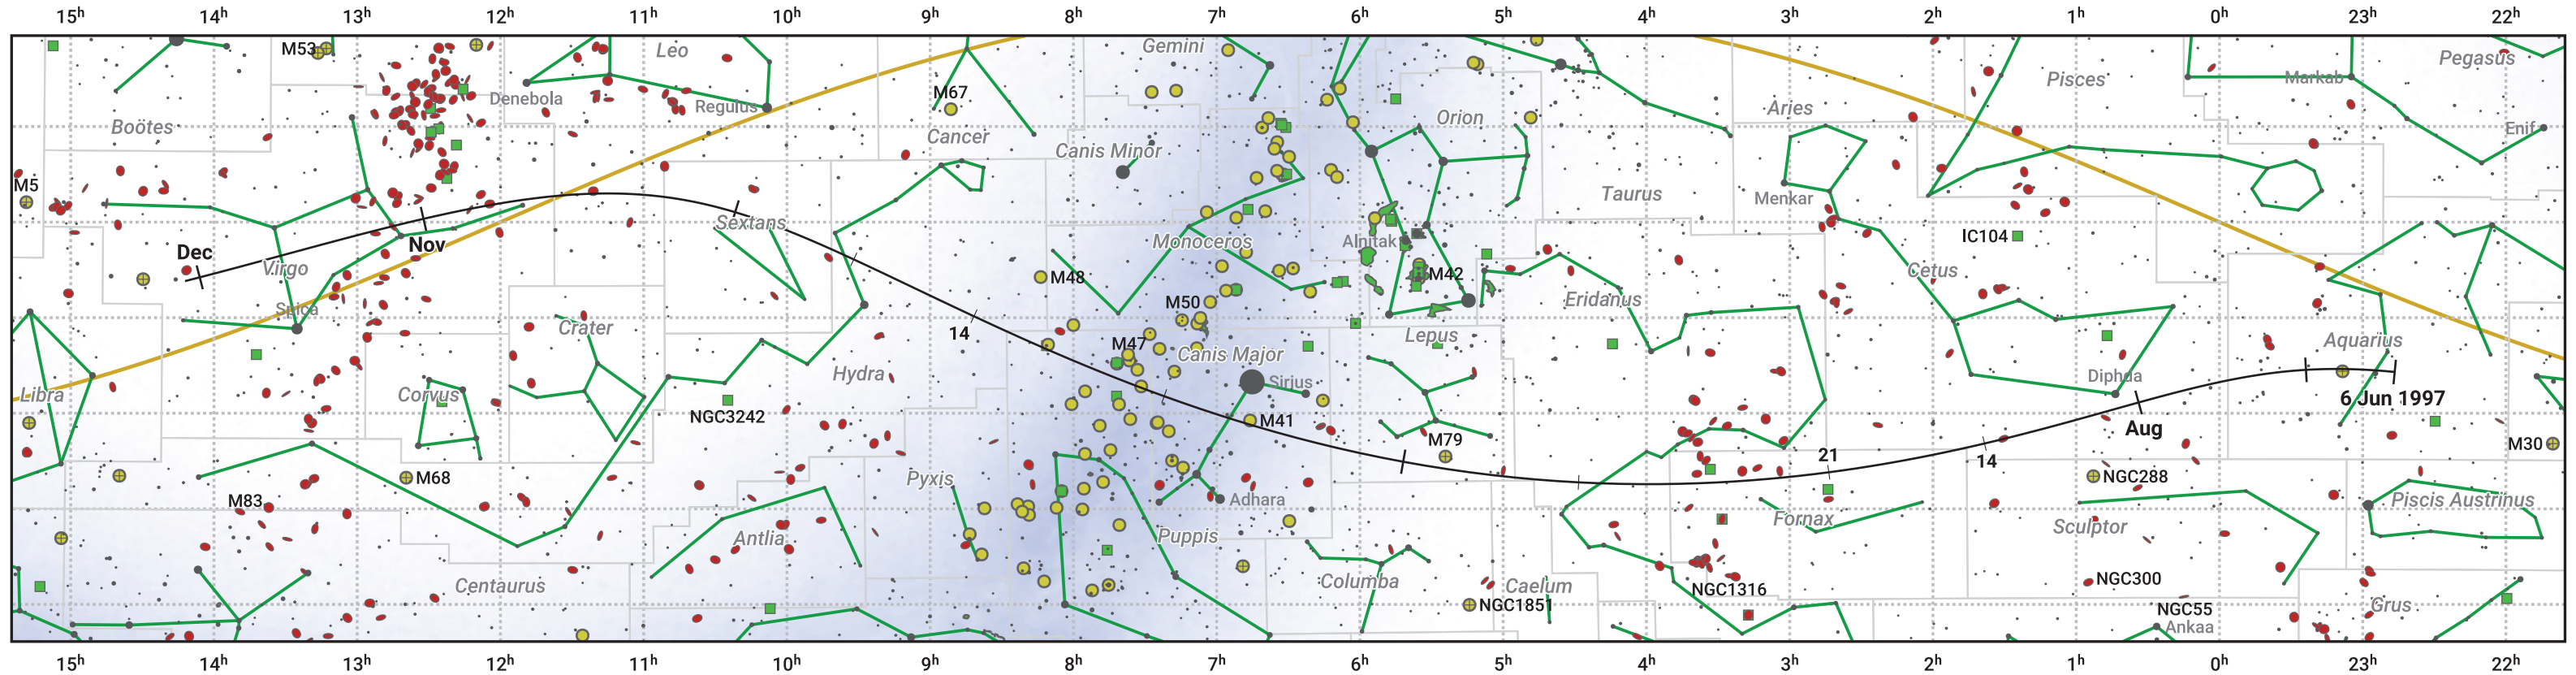

The path of 210P/Christensen starting on 6 Jun 1997

© Dominic Ford 2011–2024. Date markers placed at midnight UTC. Downloaded from <https://in-the-sky.org>

Magnitude scale: · 6.0 · 5.0 · 4.0 · 3.0 · 2.0 · 1.0 · 0.0 · -1.0 · -2.0

— Ecliptic Plane

● Galaxy ■ Bright nebula ● Open cluster ⊕ Globular cluster

Date	Mag
1997 Jun 29	14.7
1997 Jul 1	14.6
1997 Jul 17	13.7
1997 Jul 31	12.6
1997 Aug 11	11.6
1997 Aug 22	10.4
1997 Sep 1	9.7
1997 Oct 20	11.5
1997 Nov 1	12.4
1997 Nov 3	12.5
1997 Nov 19	13.6