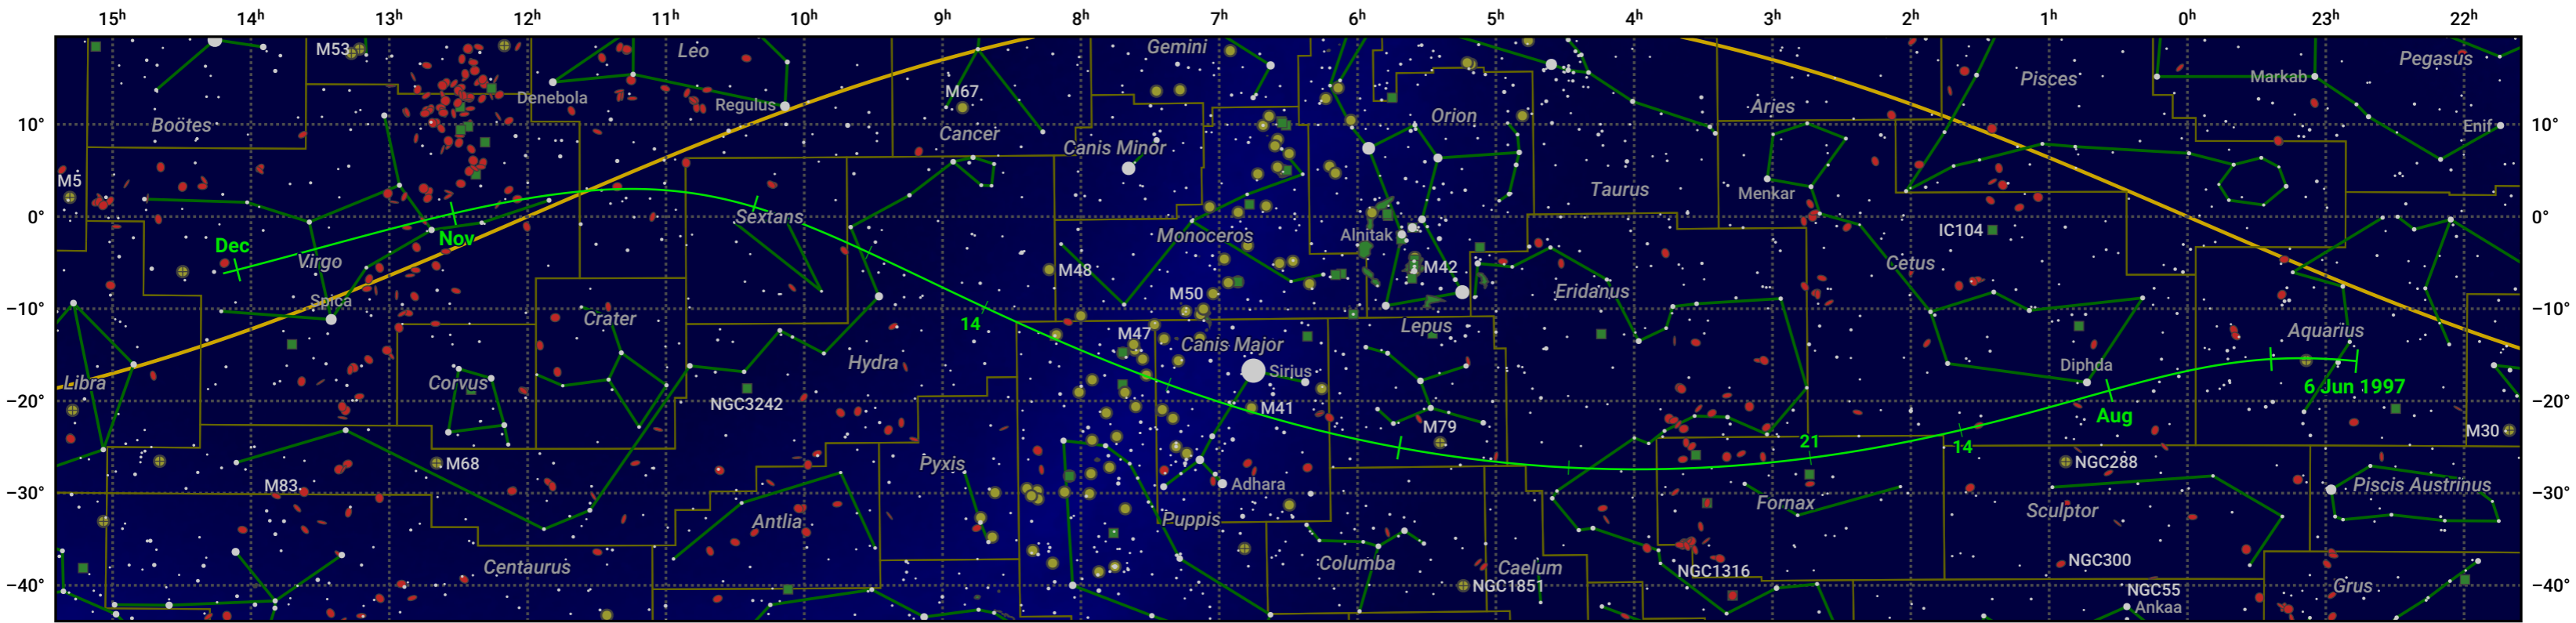

# The path of 210P/Christensen starting on 6 Jun 1997

© Dominic Ford 2011–2024. Date markers placed at midnight UTC. Downloaded from <https://in-the-sky.org>

Magnitude scale: · 6.0 · 5.0 · 4.0 · 3.0 · 2.0 · 1.0 ● 0.0 ● -1.0 ● -2.0

— Ecliptic Plane

● Galaxy    ■ Bright nebula    ● Open cluster    ⊕ Globular cluster

Date	Mag
1997 Jun 29	14.7
1997 Jul 1	14.6
1997 Jul 17	13.7
1997 Jul 31	12.6
1997 Aug 11	11.6
1997 Aug 22	10.4
1997 Sep 1	9.7
1997 Oct 20	11.5
1997 Nov 1	12.4
1997 Nov 3	12.5
1997 Nov 19	13.6