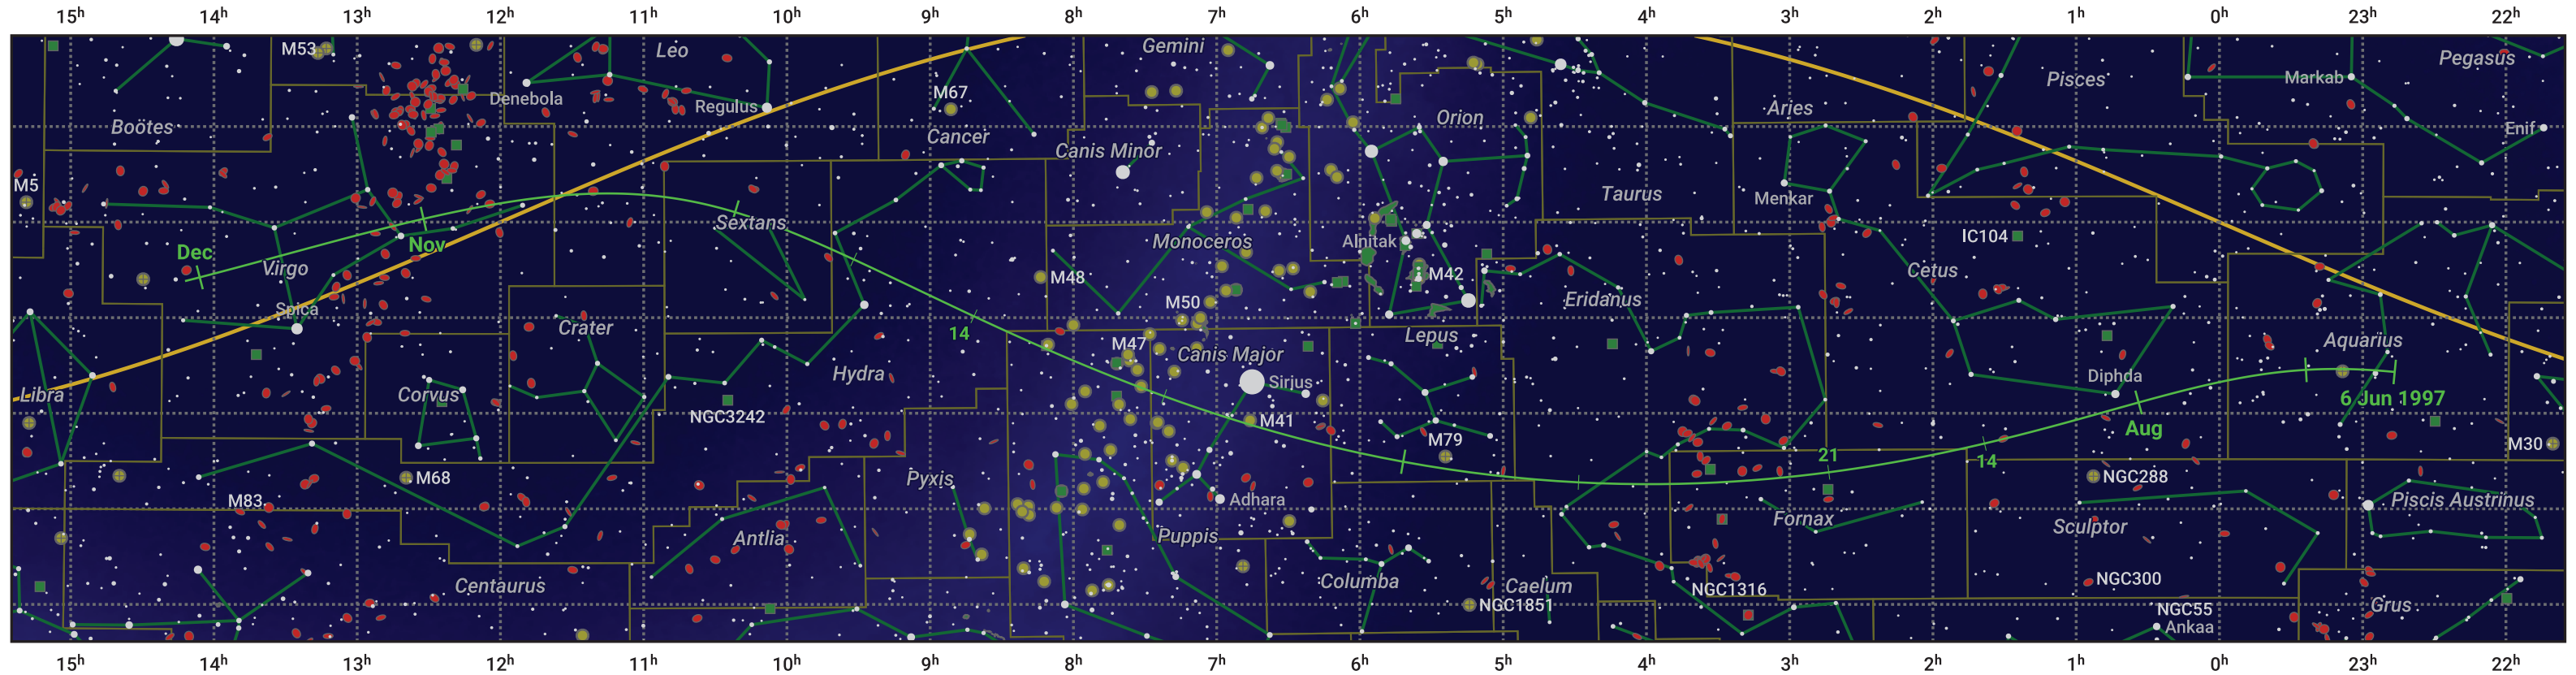

# The path of 210P/Christensen starting on 6 Jun 1997

© Dominic Ford 2011–2024. Date markers placed at midnight UTC. Downloaded from <https://in-the-sky.org>

Magnitude scale:  6.0  5.0  4.0  3.0  2.0  1.0  0.0  -1.0  -2.0

— Ecliptic Plane

- Galaxy
- Bright nebula
- Open cluster
- Globular cluster

Date	Mag
1997 Jun 29	14.7
1997 Jul 1	14.6
1997 Jul 17	13.7
1997 Jul 31	12.6
1997 Aug 11	11.6
1997 Aug 22	10.4
1997 Sep 1	9.7
1997 Oct 20	11.5
1997 Nov 1	12.4
1997 Nov 3	12.5
1997 Nov 19	13.6