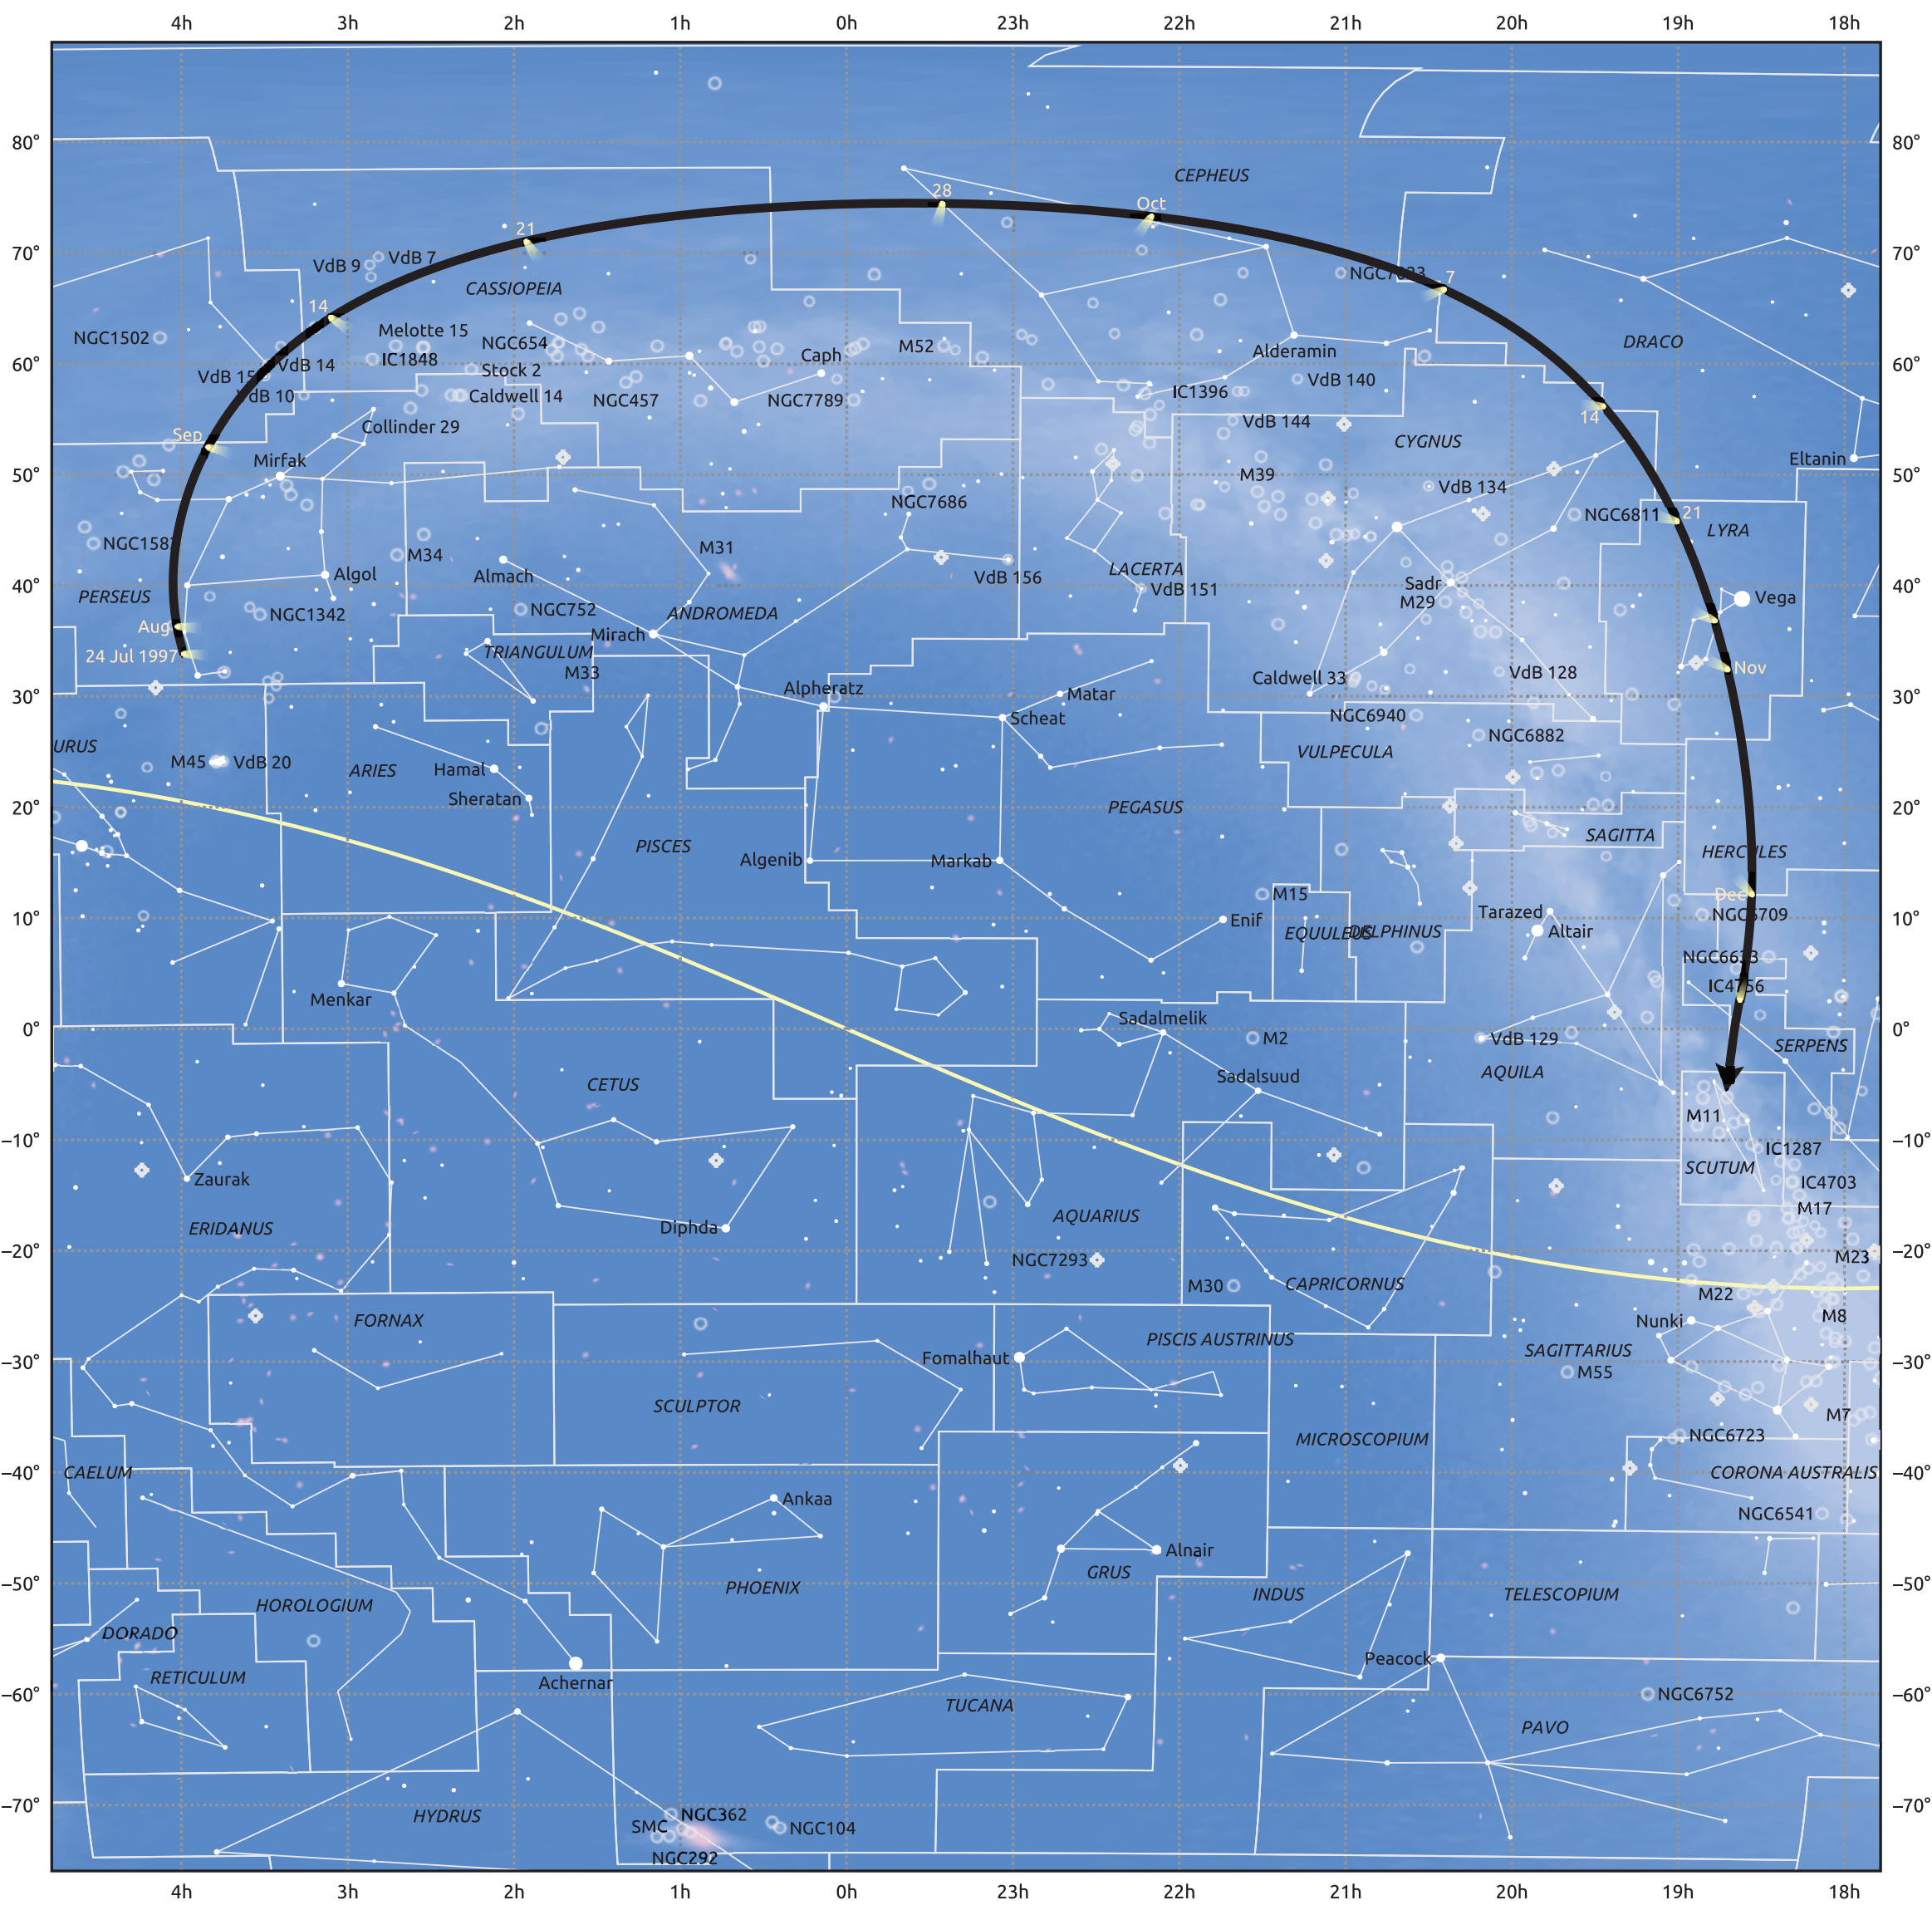

The path of C/1997 T1 (Utsunomiya) starting on 24 Jul 1997

© Dominic Ford 2011–2025. Date markers placed at midnight UTC. Downloaded from <https://in-the-sky.org>

Magnitude scale: 5.0 4.0 3.0 2.0 1.0 0.0

Ecliptic Plane

- Galaxy
- Bright nebula
- Open cluster
- Globular cluster
- Planetary nebula

Date	Mag
1997 Aug 12	13.6
1997 Aug 28	12.6
1997 Sep 1	12.3
1997 Sep 12	11.5
1997 Sep 29	10.5
1997 Nov 1	10.0
1998 Jan 1	11.1
1998 Jan 14	11.5