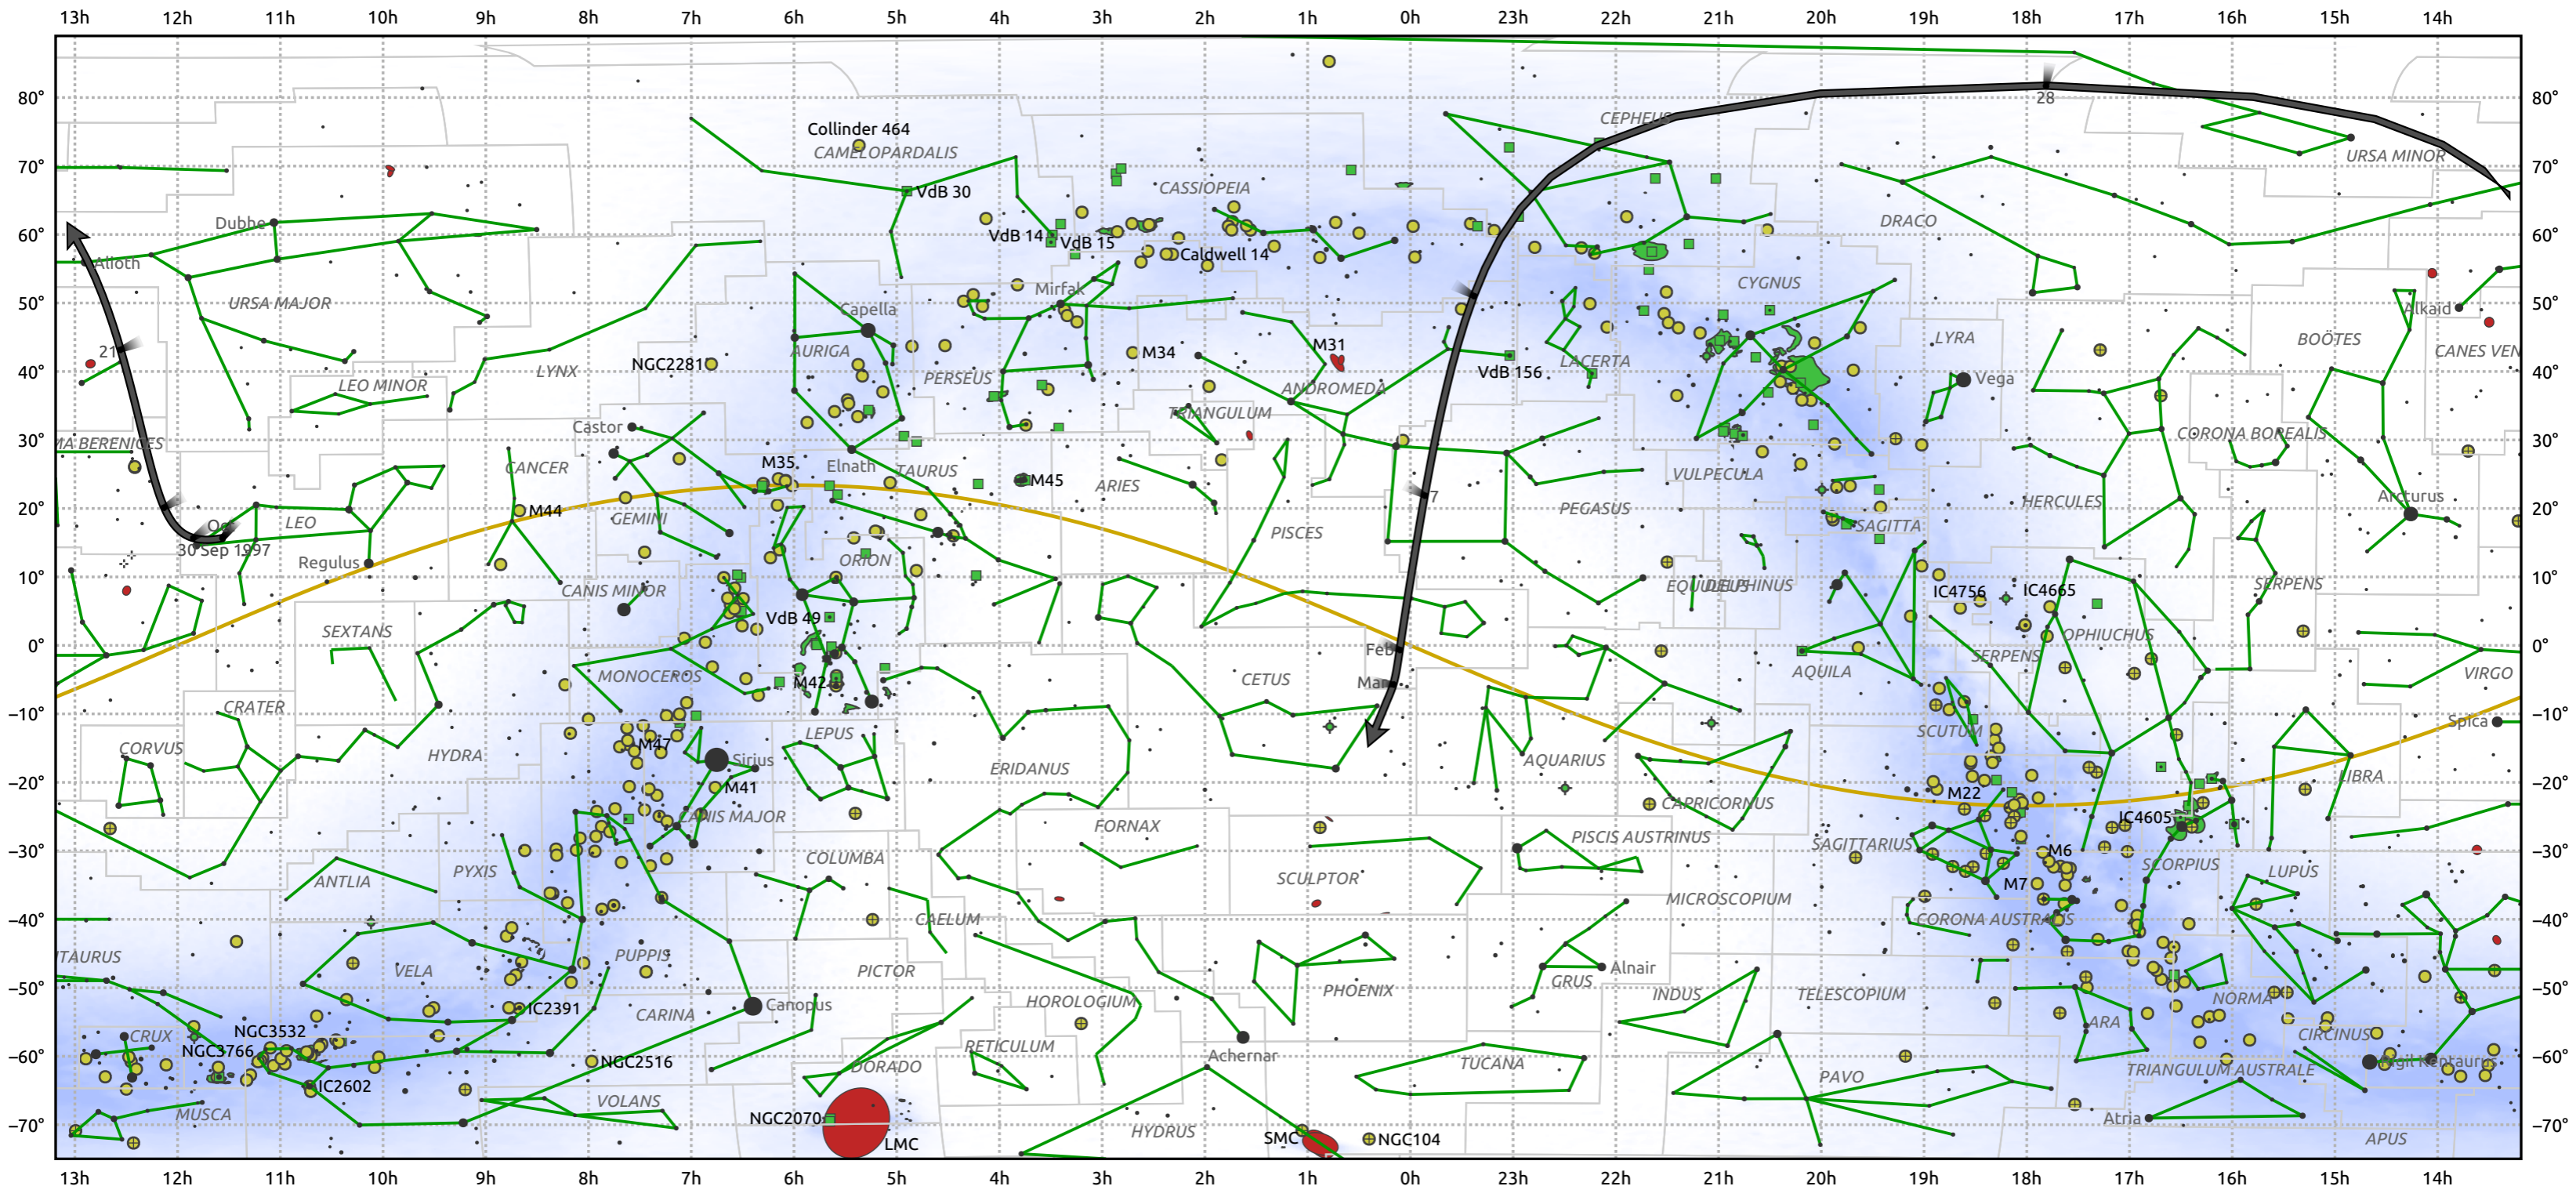

The path of 55P/Tempel-Tuttle starting on 30 Sep 1997

© Dominic Ford 2011–2025. Date markers placed at midnight UTC. Downloaded from <https://in-the-sky.org>

Magnitude scale: ·5.0 ·4.0 ·3.0 ·2.0 ·1.0 ●0.0 ●-1.0 ●-2.0

— Ecliptic Plane

● Galaxy ■ Bright nebula ● Open cluster ⊕ Globular cluster ◆ Planetary nebula

Date	Mag
1997 Oct 13	17.6
1997 Oct 24	16.5
1997 Nov 1	15.7
1997 Nov 3	15.5
1997 Nov 12	14.4
1997 Nov 20	13.3
1997 Nov 27	12.3
1997 Dec 4	11.2
1997 Dec 10	10.1
1997 Dec 15	9.1
1997 Dec 20	7.9
1997 Dec 24	6.8
1997 Dec 29	5.8
1998 Jan 1	5.9
1998 Jan 9	7.0
1998 Jan 22	8.1
1998 Feb 4	9.1
1998 Feb 15	10.2
1998 Feb 25	11.2
1998 Mar 1	11.6
1998 Mar 7	12.3
1998 Mar 17	13.3
1998 Mar 28	14.4