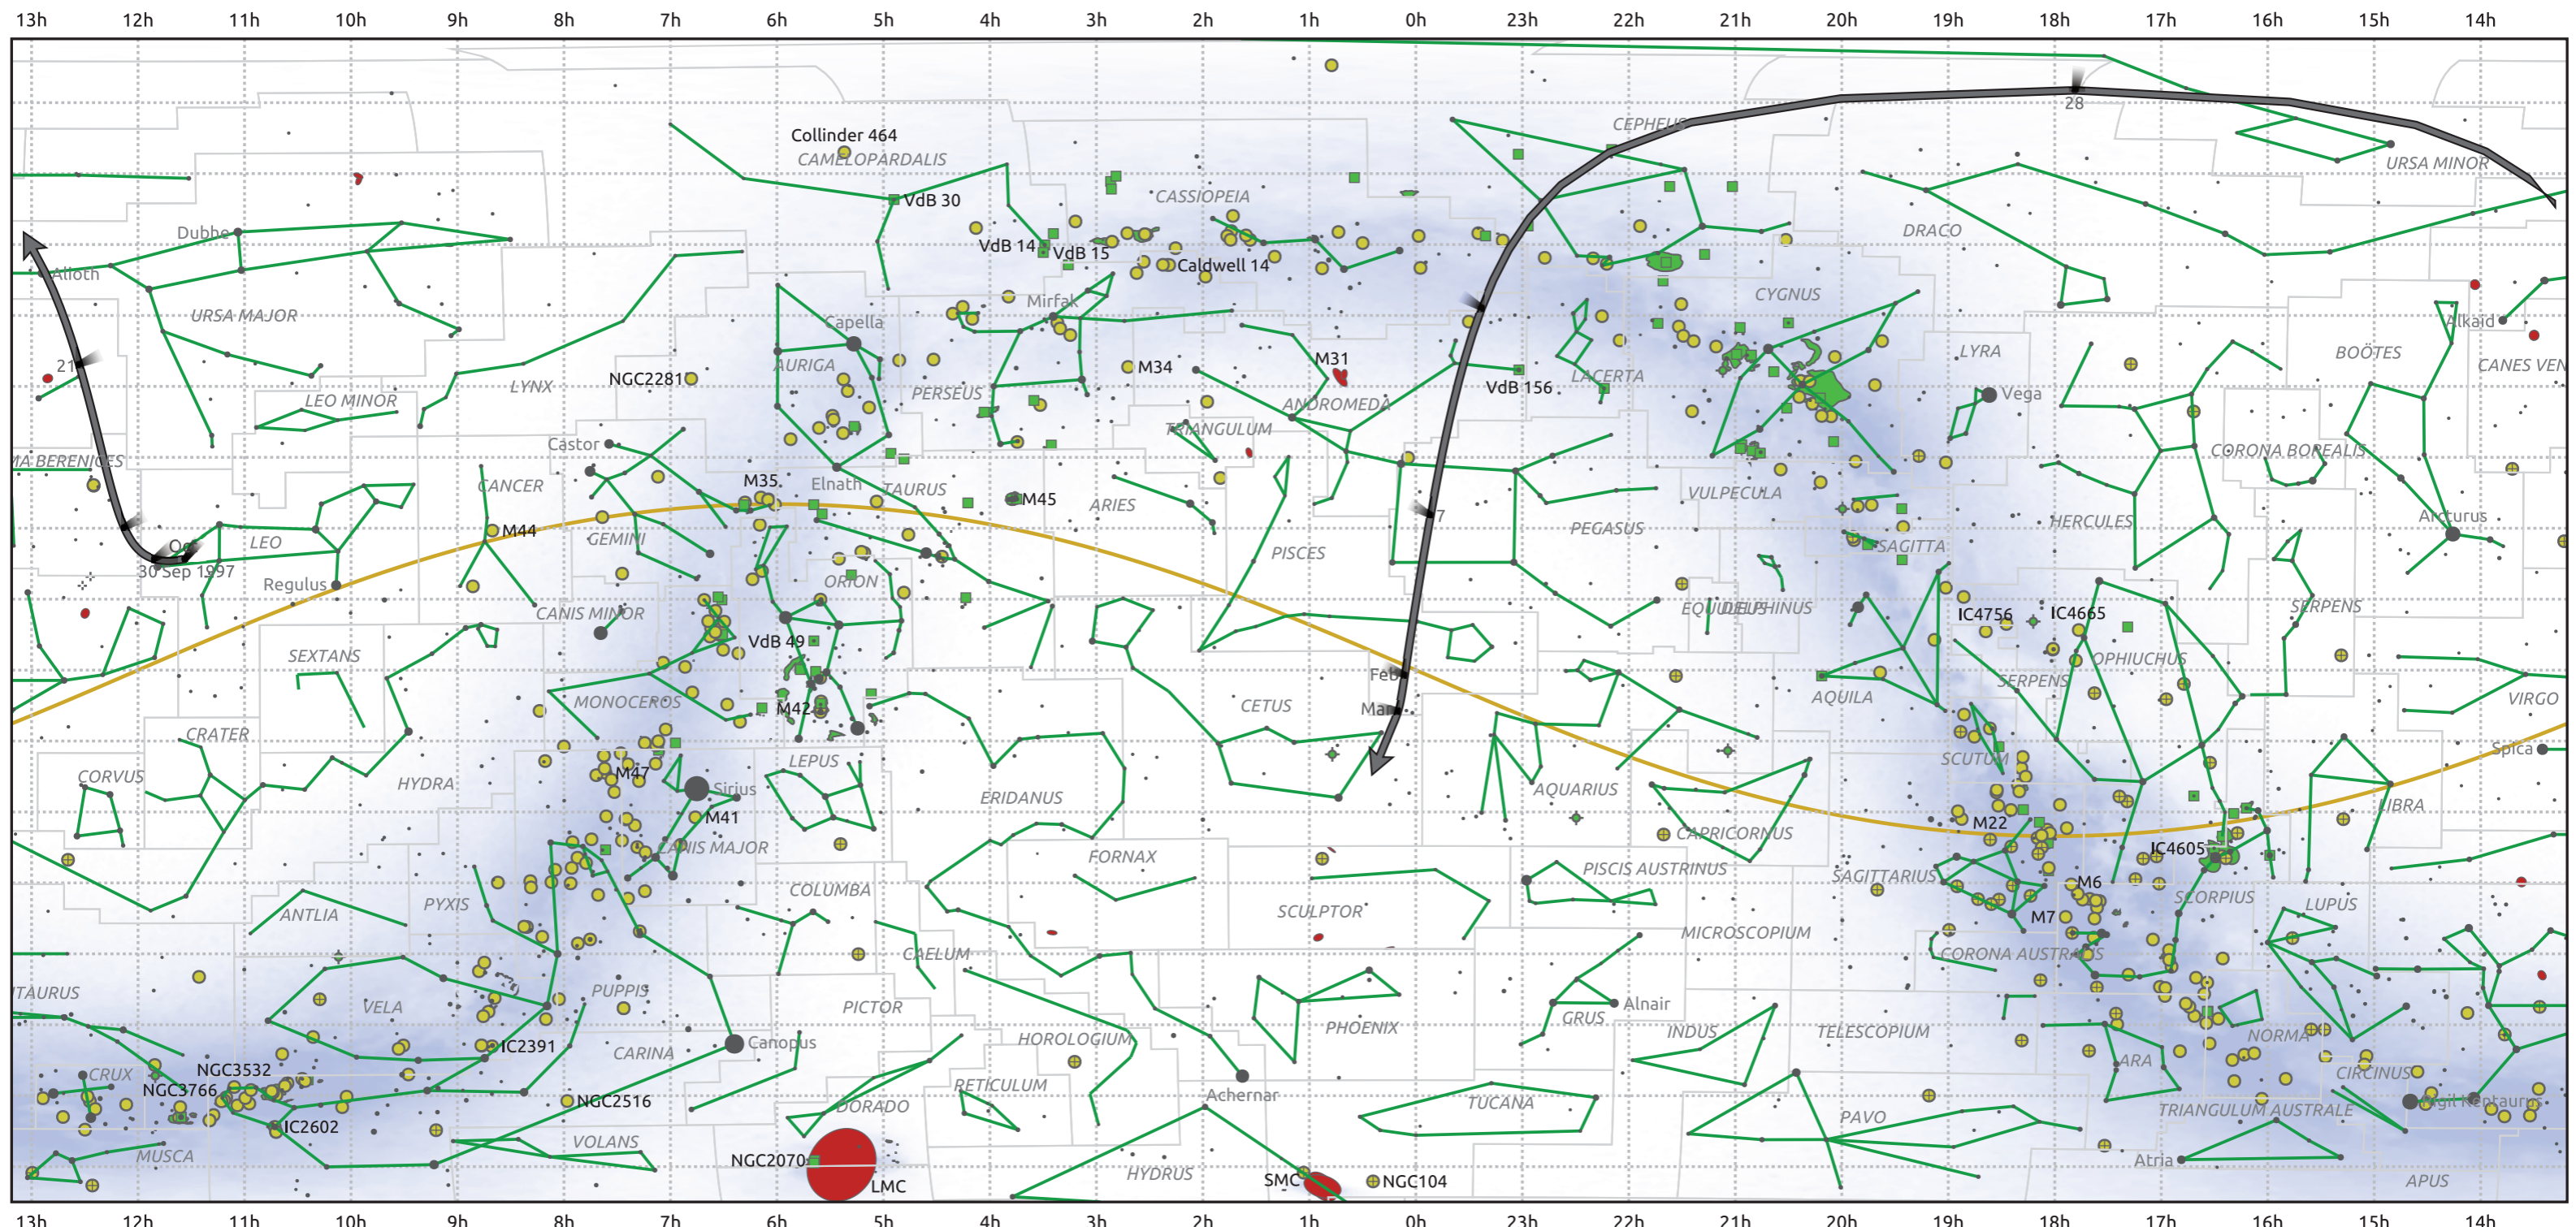

The path of 55P/Tempel-Tuttle starting on 30 Sep 1997

© Dominic Ford 2011–2025. Date markers placed at midnight UTC. Downloaded from <https://in-the-sky.org>

Magnitude scale: 5.0 4.0 3.0 2.0 1.0 0.0 -1.0 -2.0

— Ecliptic Plane

● Galaxy ■ Bright nebula ● Open cluster ⊕ Globular cluster ◆ Planetary nebula

Date	Mag
1997 Oct 13	17.6
1997 Oct 24	16.5
1997 Nov 1	15.7
1997 Nov 3	15.5
1997 Nov 12	14.4
1997 Nov 20	13.3
1997 Nov 27	12.3
1997 Dec 4	11.2
1997 Dec 10	10.1
1997 Dec 15	9.1
1997 Dec 20	7.9
1997 Dec 24	6.8
1997 Dec 29	5.8
1998 Jan 1	5.9
1998 Jan 9	7.0
1998 Jan 22	8.1
1998 Feb 4	9.1
1998 Feb 15	10.2
1998 Feb 25	11.2
1998 Mar 1	11.6
1998 Mar 7	12.3
1998 Mar 17	13.3
1998 Mar 28	14.4