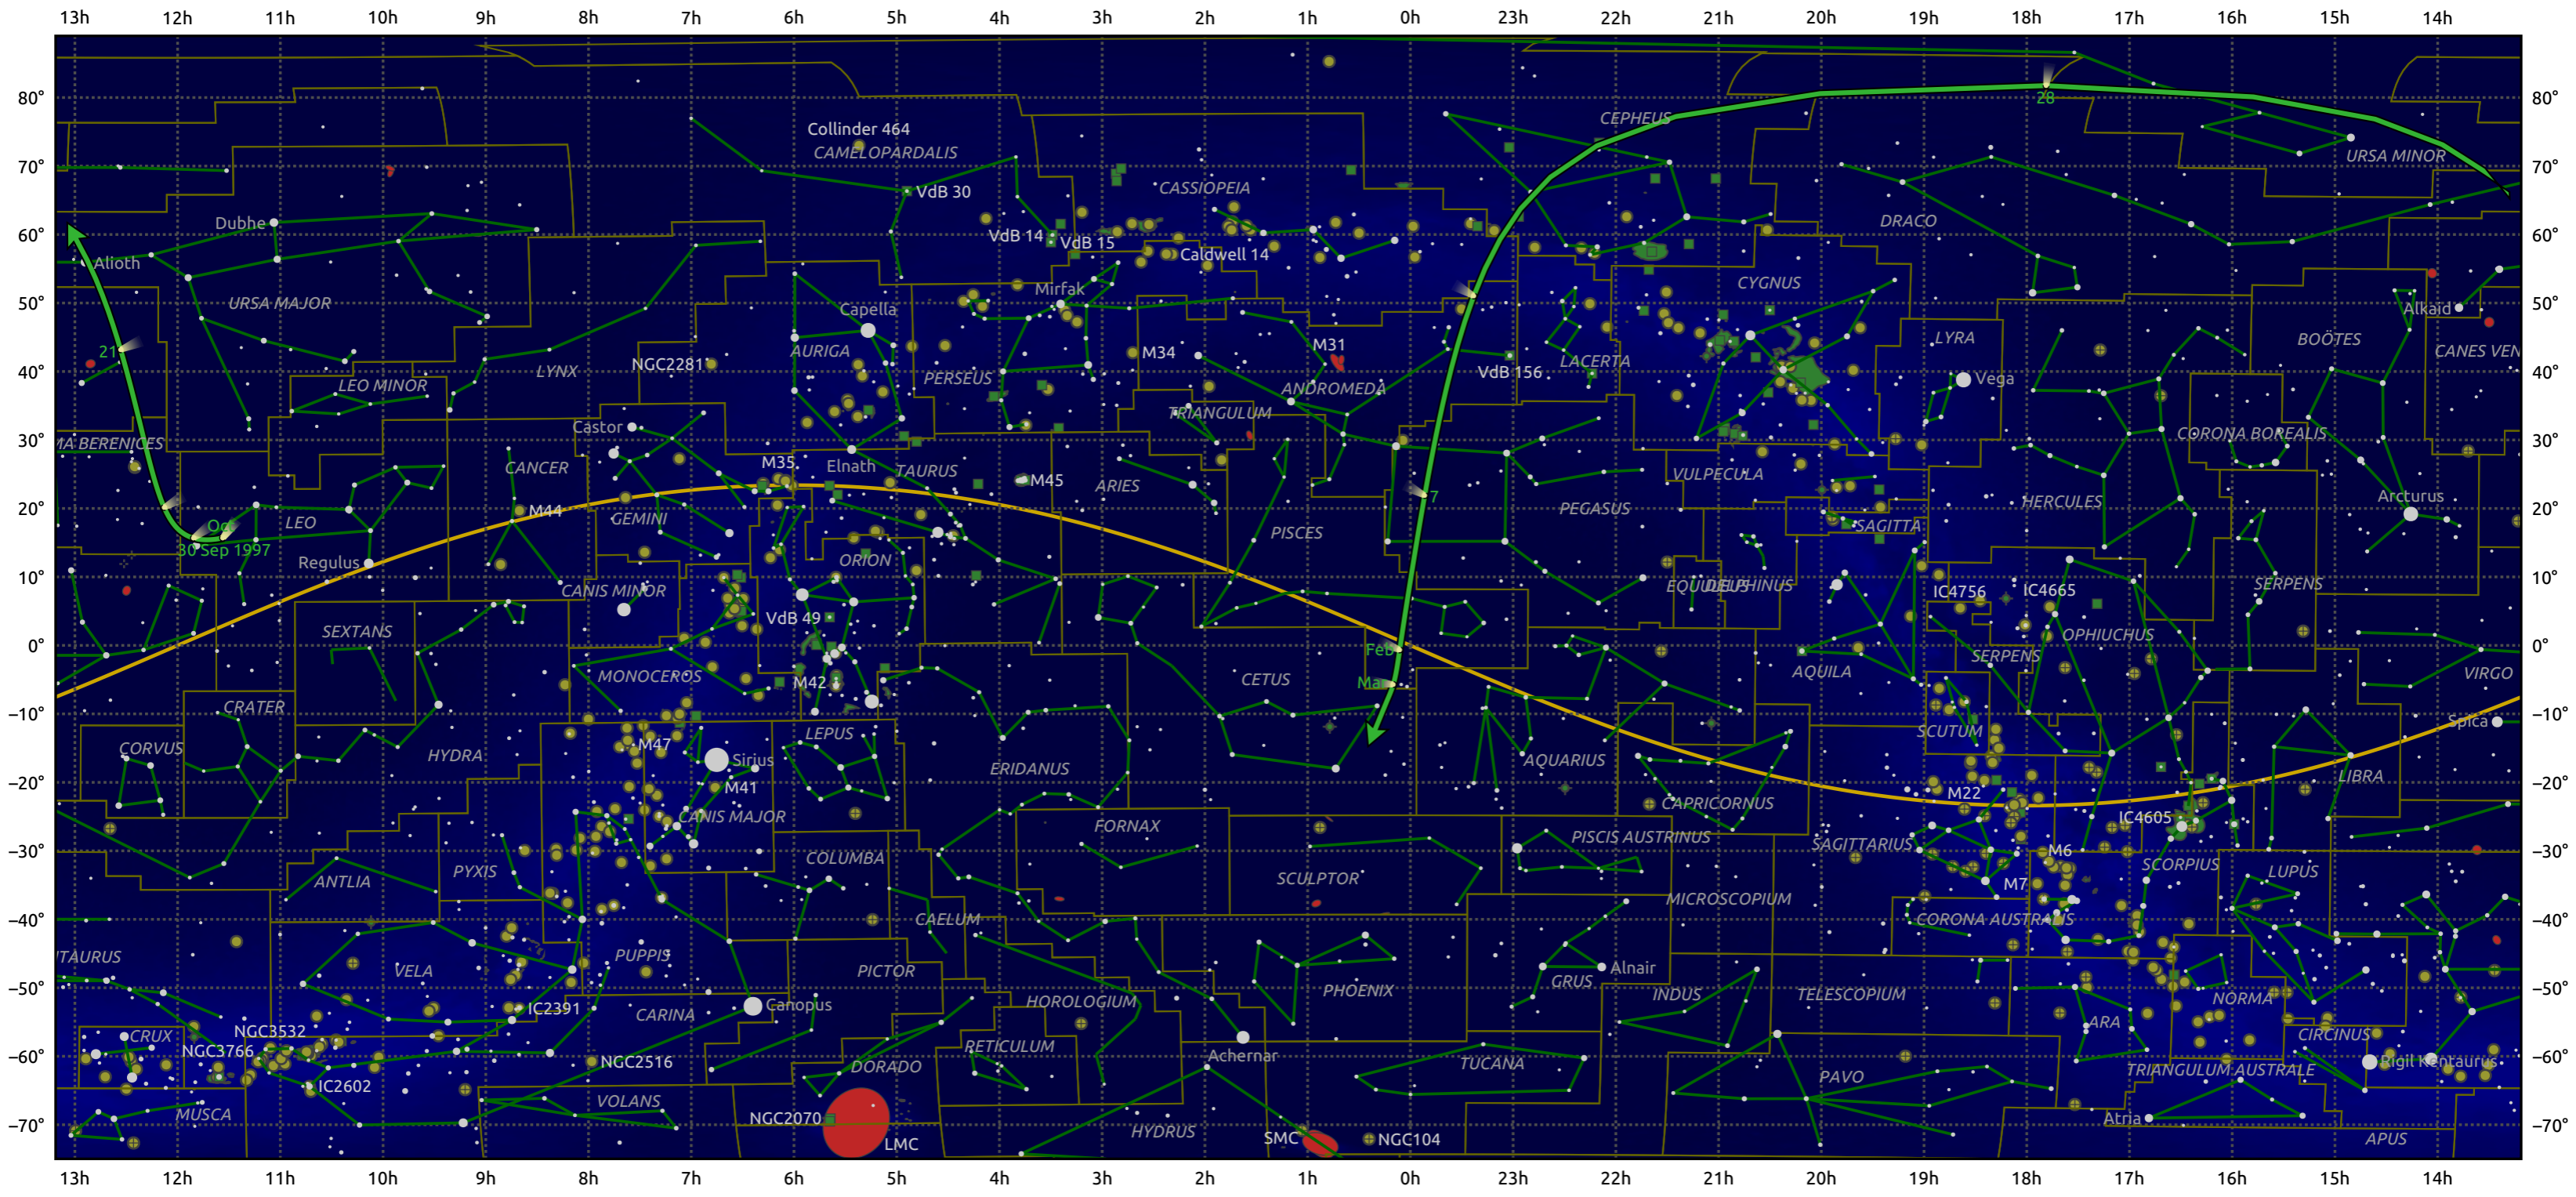

The path of 55P/Tempel-Tuttle starting on 30 Sep 1997

© Dominic Ford 2011–2025. Date markers placed at midnight UTC. Downloaded from <https://in-the-sky.org>

Magnitude scale: -5.0 -4.0 -3.0 -2.0 -1.0 0.0 -1.0 -2.0

— Ecliptic Plane

Galaxy
 Bright nebula
 Open cluster
 Globular cluster
 Planetary nebula

Date	Mag
1997 Oct 13	17.6
1997 Oct 24	16.5
1997 Nov 1	15.7
1997 Nov 3	15.5
1997 Nov 12	14.4
1997 Nov 20	13.3
1997 Nov 27	12.3
1997 Dec 4	11.2
1997 Dec 10	10.1
1997 Dec 15	9.1
1997 Dec 20	7.9
1997 Dec 24	6.8
1997 Dec 29	5.8
1998 Jan 1	5.9
1998 Jan 9	7.0
1998 Jan 22	8.1
1998 Feb 4	9.1
1998 Feb 15	10.2
1998 Feb 25	11.2
1998 Mar 1	11.6
1998 Mar 7	12.3
1998 Mar 17	13.3
1998 Mar 28	14.4