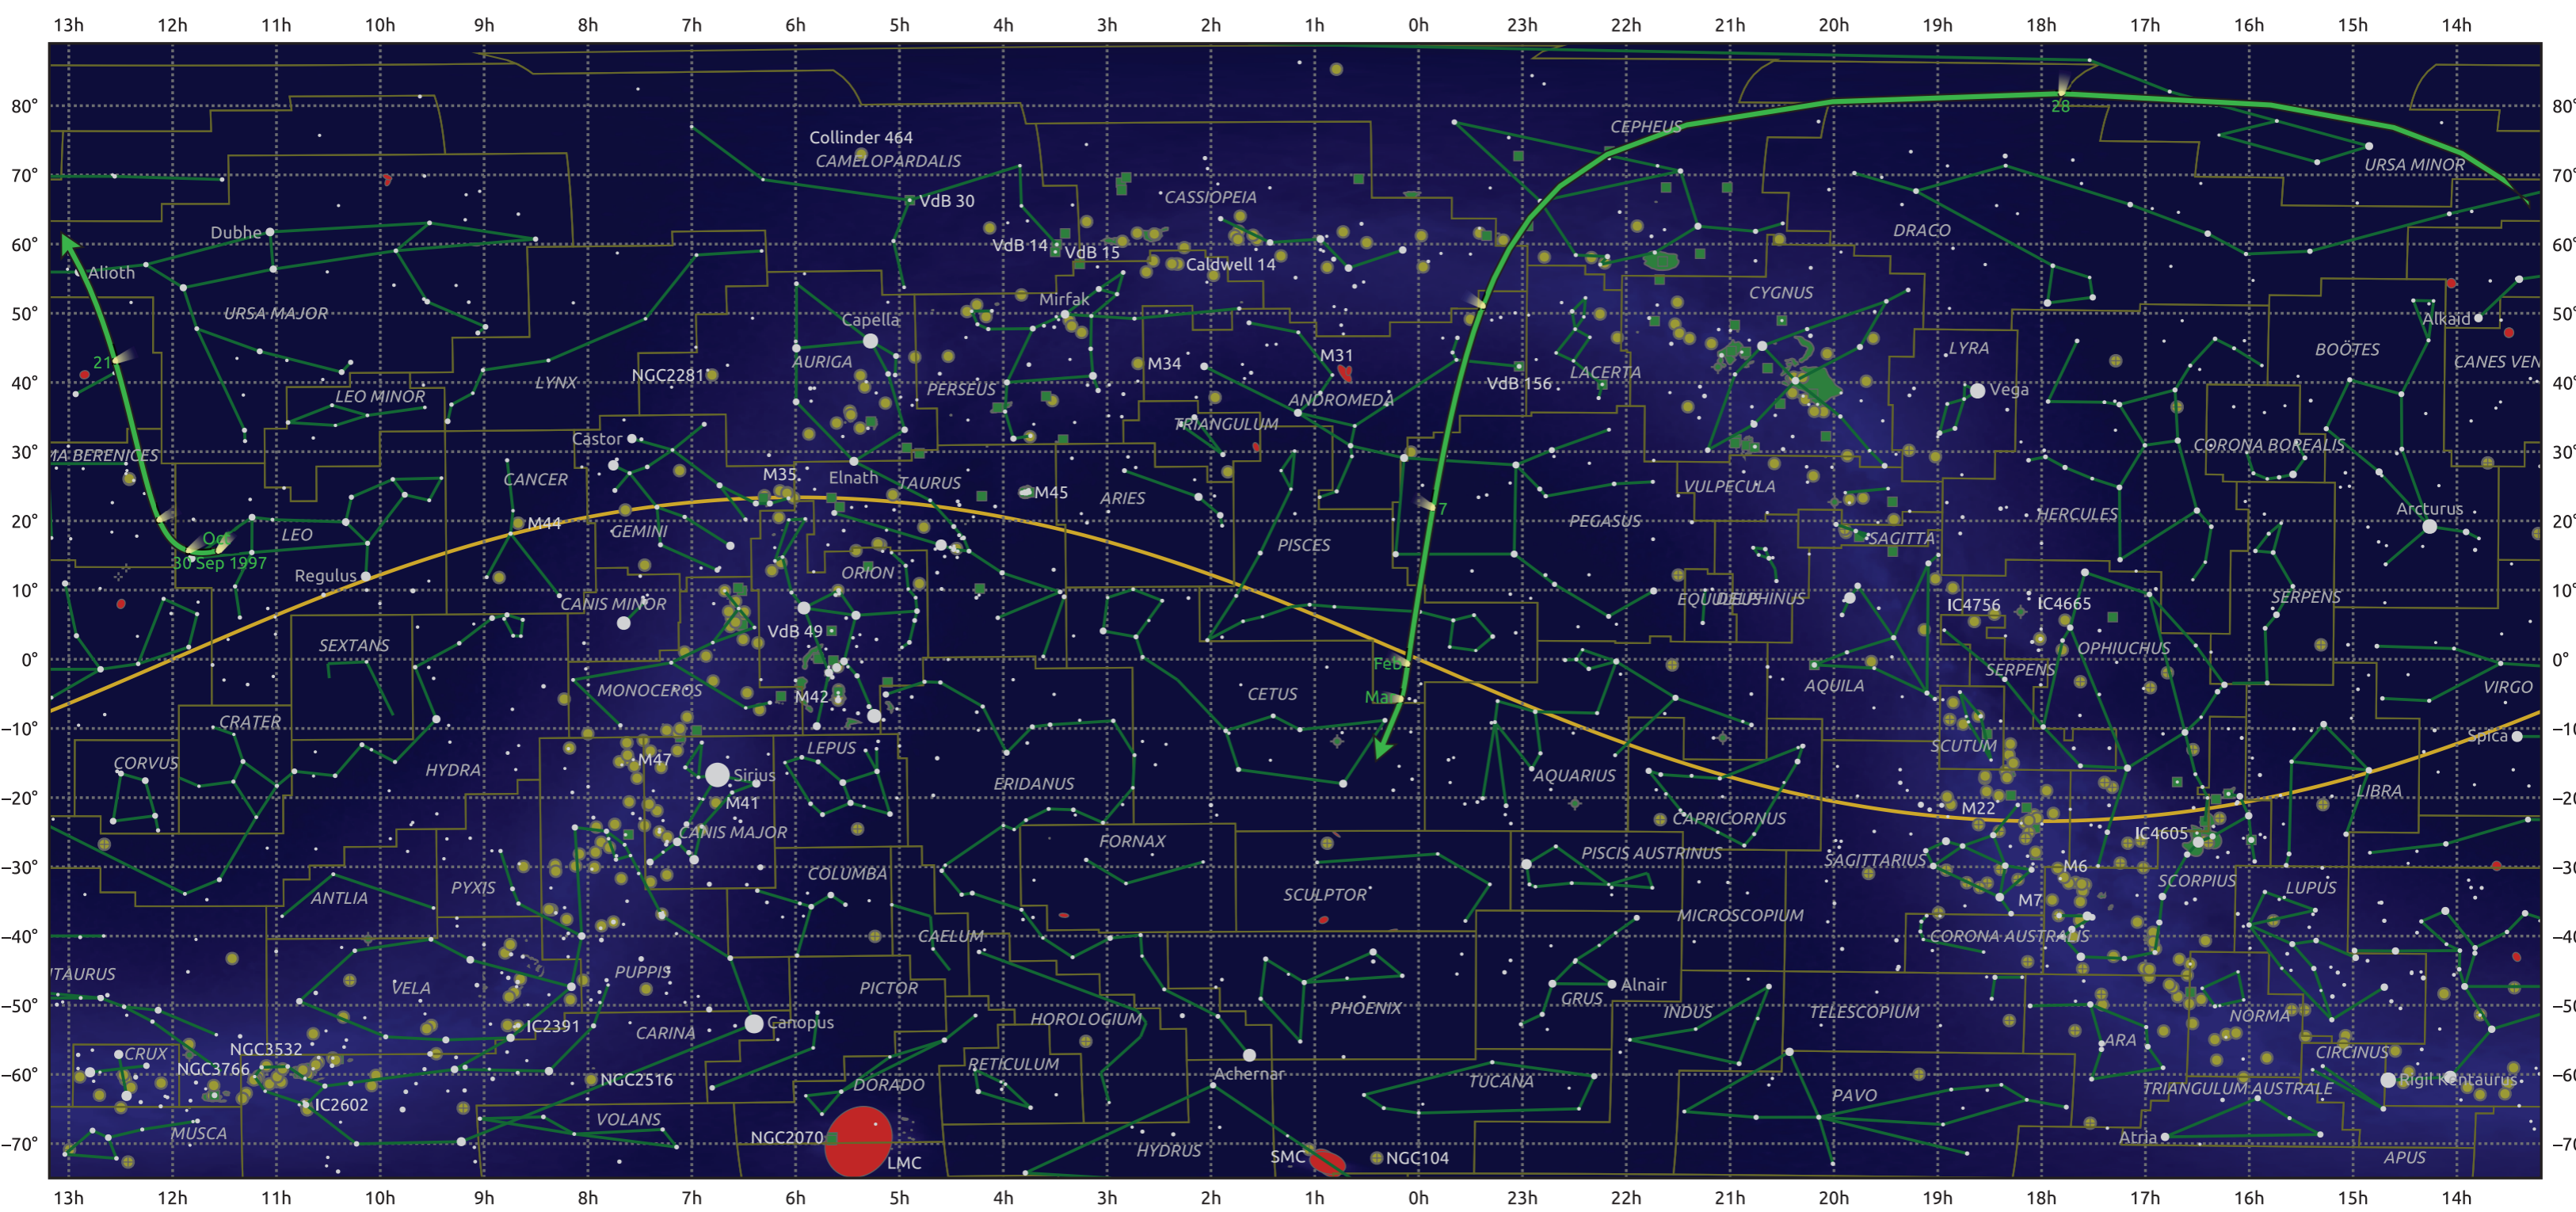

The path of 55P/Tempel-Tuttle starting on 30 Sep 1997

© Dominic Ford 2011–2025. Date markers placed at midnight UTC. Downloaded from <https://in-the-sky.org>

Magnitude scale: -5.0 -4.0 -3.0 -2.0 -1.0 0.0 -1.0 -2.0

— Ecliptic Plane

Galaxy Bright nebula Open cluster Globular cluster Planetary nebula

Date	Mag
1997 Oct 13	17.6
1997 Oct 24	16.5
1997 Nov 1	15.7
1997 Nov 3	15.5
1997 Nov 12	14.4
1997 Nov 20	13.3
1997 Nov 27	12.3
1997 Dec 4	11.2
1997 Dec 10	10.1
1997 Dec 15	9.1
1997 Dec 20	7.9
1997 Dec 24	6.8
1997 Dec 29	5.8
1998 Jan 1	5.9
1998 Jan 9	7.0
1998 Jan 22	8.1
1998 Feb 4	9.1
1998 Feb 15	10.2
1998 Feb 25	11.2
1998 Mar 1	11.6
1998 Mar 7	12.3
1998 Mar 17	13.3
1998 Mar 28	14.4