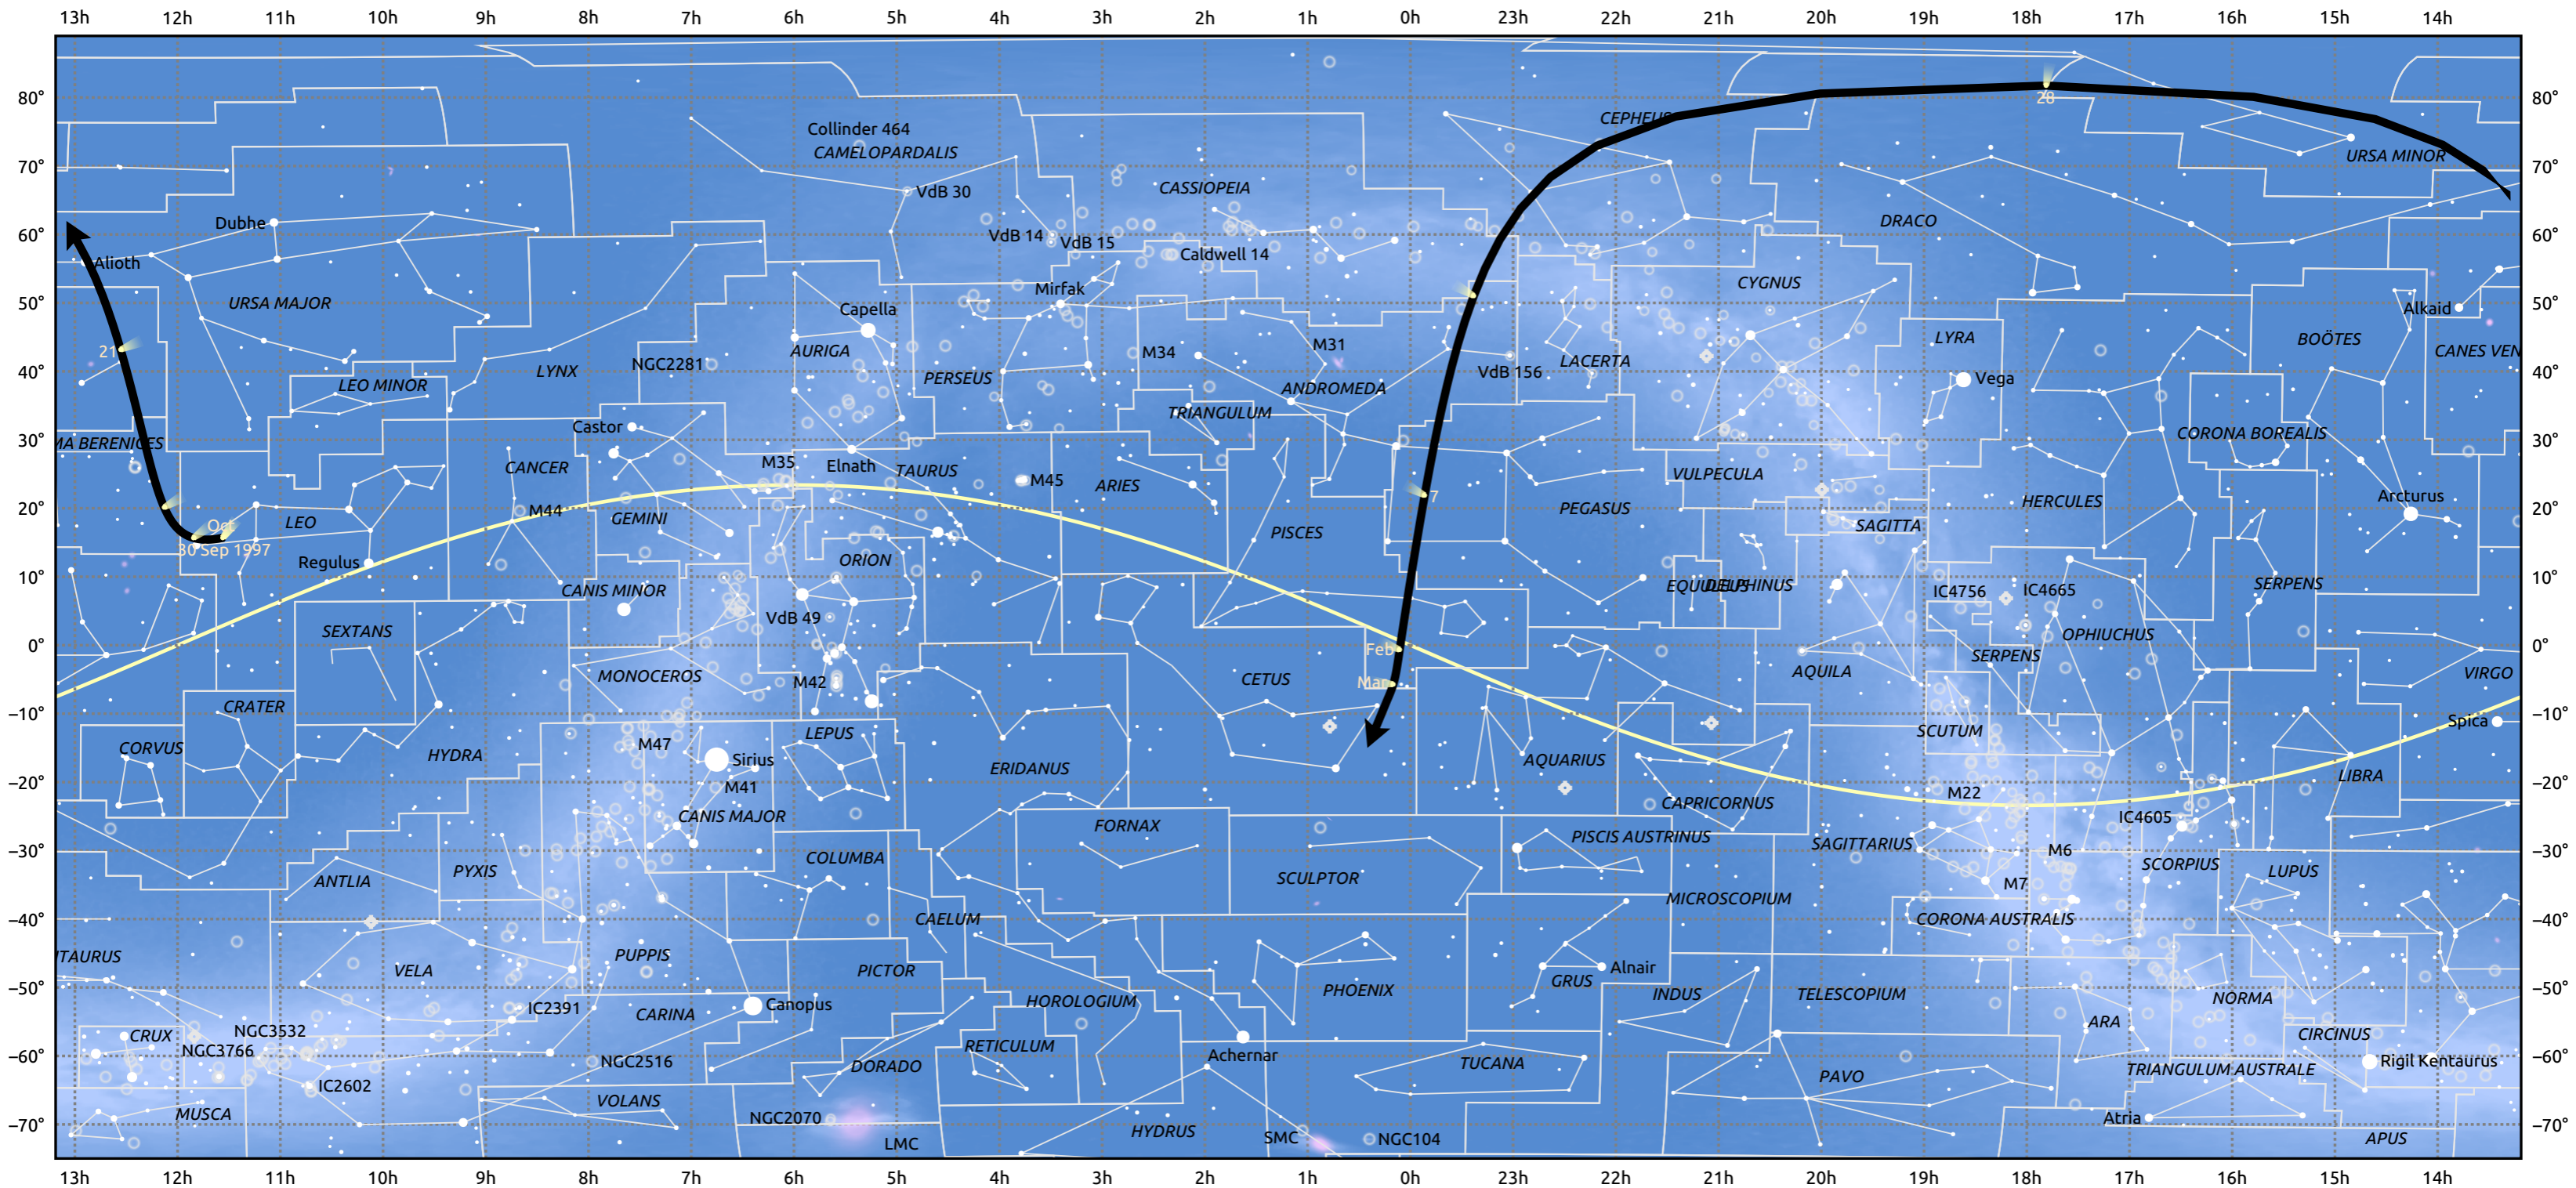

# The path of 55P/Tempel-Tuttle starting on 30 Sep 1997

© Dominic Ford 2011–2025. Date markers placed at midnight UTC. Downloaded from <https://in-the-sky.org>

Magnitude scale: ·5.0 ·4.0 ·3.0 ·2.0 ●1.0 ●0.0 ●-1.0 ●-2.0

— Ecliptic Plane

Galaxy Bright nebula Open cluster Globular cluster Planetary nebula

Date	Mag
1997 Oct 13	17.6
1997 Oct 24	16.5
1997 Nov 1	15.7
1997 Nov 3	15.5
1997 Nov 12	14.4
1997 Nov 20	13.3
1997 Nov 27	12.3
1997 Dec 4	11.2
1997 Dec 10	10.1
1997 Dec 15	9.1
1997 Dec 20	7.9
1997 Dec 24	6.8
1997 Dec 29	5.8
1998 Jan 1	5.9
1998 Jan 9	7.0
1998 Jan 22	8.1
1998 Feb 4	9.1
1998 Feb 15	10.2
1998 Feb 25	11.2
1998 Mar 1	11.6
1998 Mar 7	12.3
1998 Mar 17	13.3
1998 Mar 28	14.4