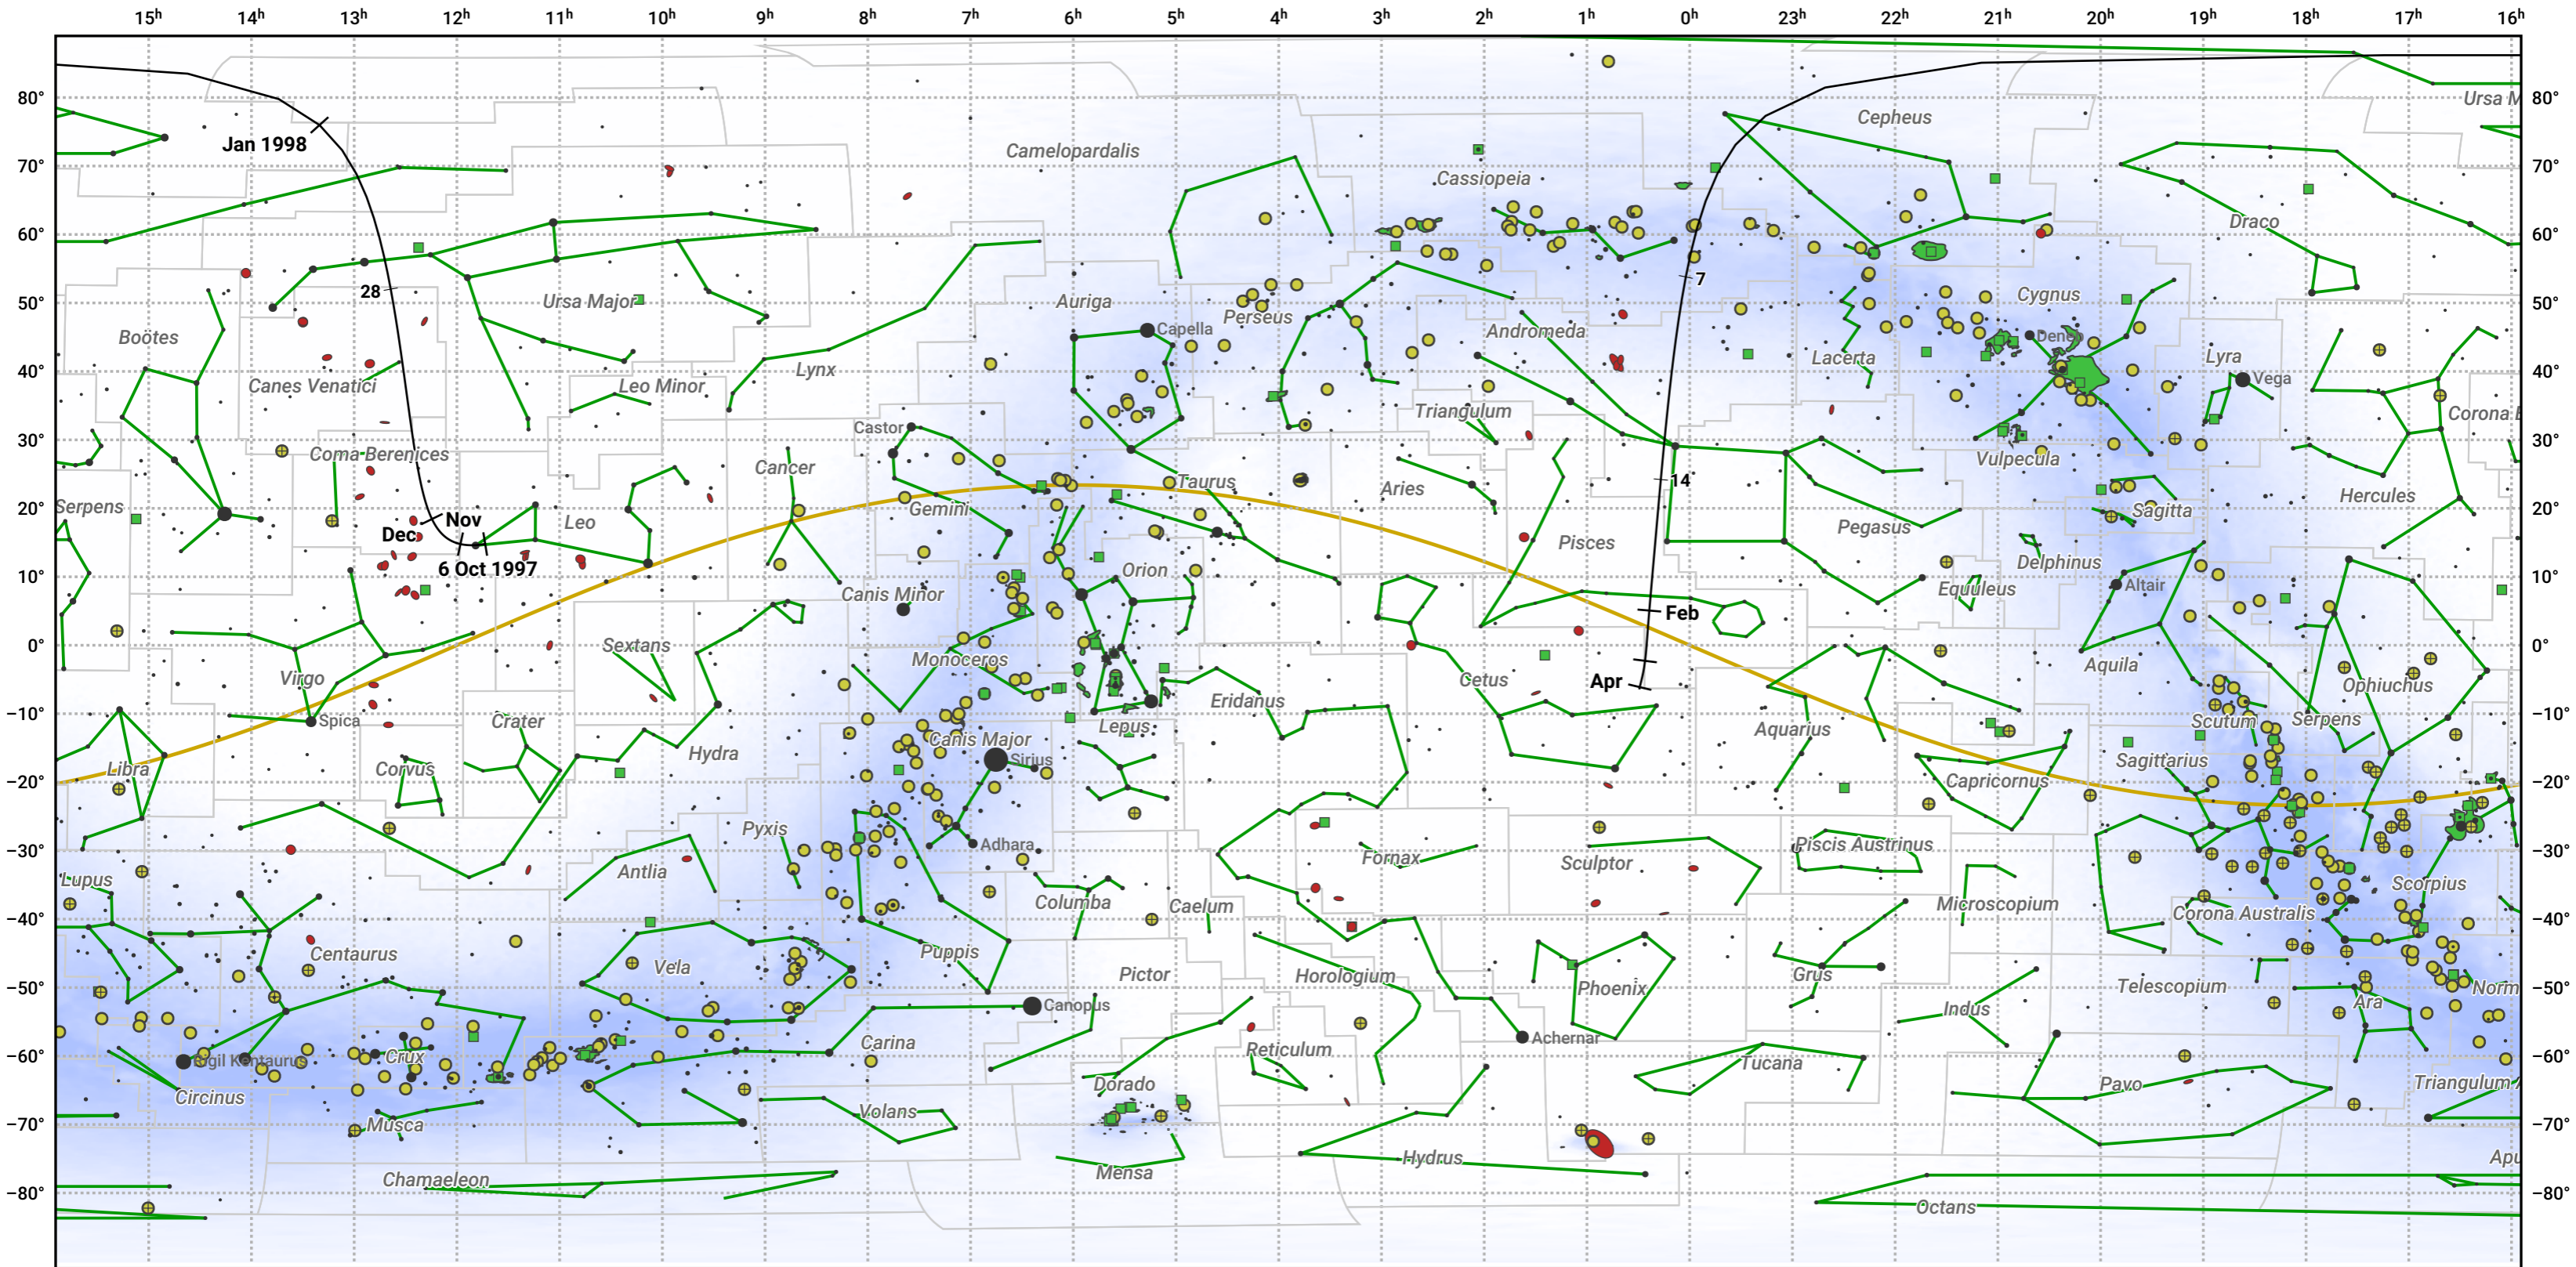

# The path of 55P/Tempel-Tuttle starting on 6 Oct 1997

© Dominic Ford 2011–2024. Date markers placed at midnight UTC. Downloaded from <https://in-the-sky.org>

Magnitude scale:  5.0  4.0  3.0  2.0  1.0  0.0  -1.0  -2.0

— Ecliptic Plane

■ Galaxy ■ Bright nebula ● Open cluster ⊕ Globular cluster

Date	Mag
1997 Oct 19	17.9
1997 Oct 30	16.8
1997 Nov 1	16.6
1997 Nov 9	15.8
1997 Nov 18	14.7
1997 Nov 26	13.7
1997 Dec 3	12.7
1997 Dec 10	11.5
1997 Dec 16	10.5
1997 Dec 22	9.2
1997 Dec 27	8.0
1998 Jan 1	6.8
1998 Jan 23	7.9
1998 Feb 8	8.9
1998 Feb 22	10.0
1998 Mar 1	10.7
1998 Mar 5	11.1
1998 Mar 15	12.1
1998 Mar 25	13.1