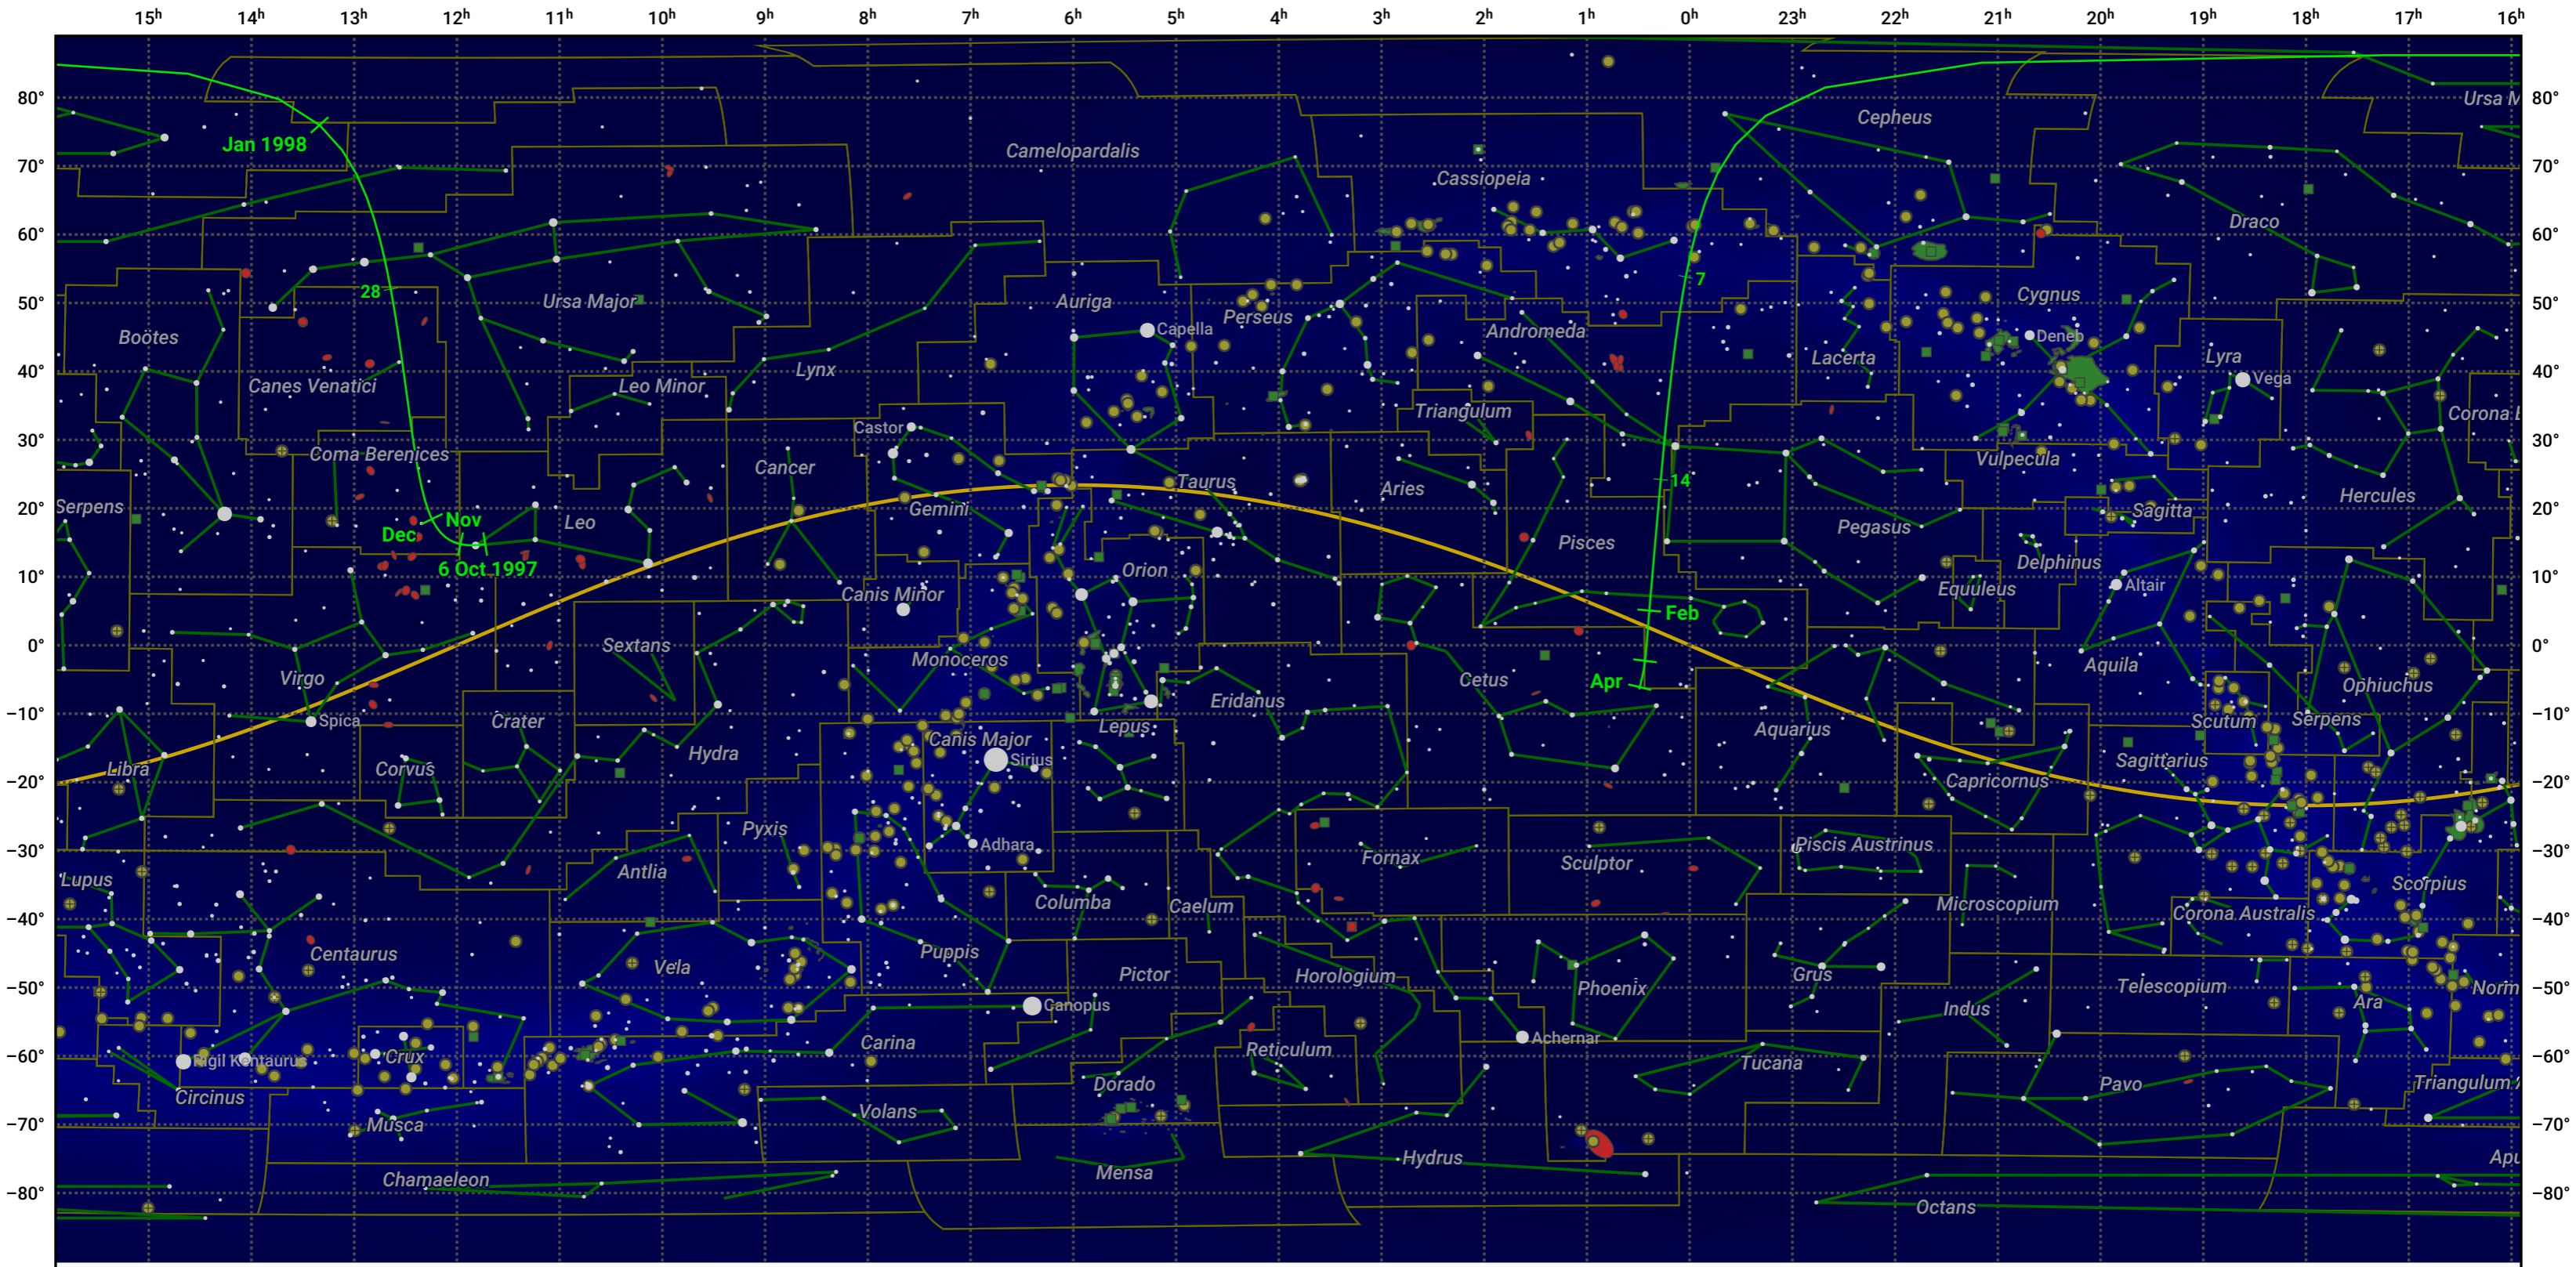

# The path of 55P/Tempel-Tuttle starting on 6 Oct 1997

© Dominic Ford 2011–2024. Date markers placed at midnight UTC. Downloaded from <https://in-the-sky.org>

Date	Mag
1997 Oct 19	17.9
1997 Oct 30	16.8
1997 Nov 1	16.6
1997 Nov 9	15.8
1997 Nov 18	14.7
1997 Nov 26	13.7
1997 Dec 3	12.7
1997 Dec 10	11.5
1997 Dec 16	10.5
1997 Dec 22	9.2
1997 Dec 27	8.0
1998 Jan 1	6.8
1998 Jan 23	7.9
1998 Feb 8	8.9
1998 Feb 22	10.0
1998 Mar 1	10.7
1998 Mar 5	11.1
1998 Mar 15	12.1
1998 Mar 25	13.1