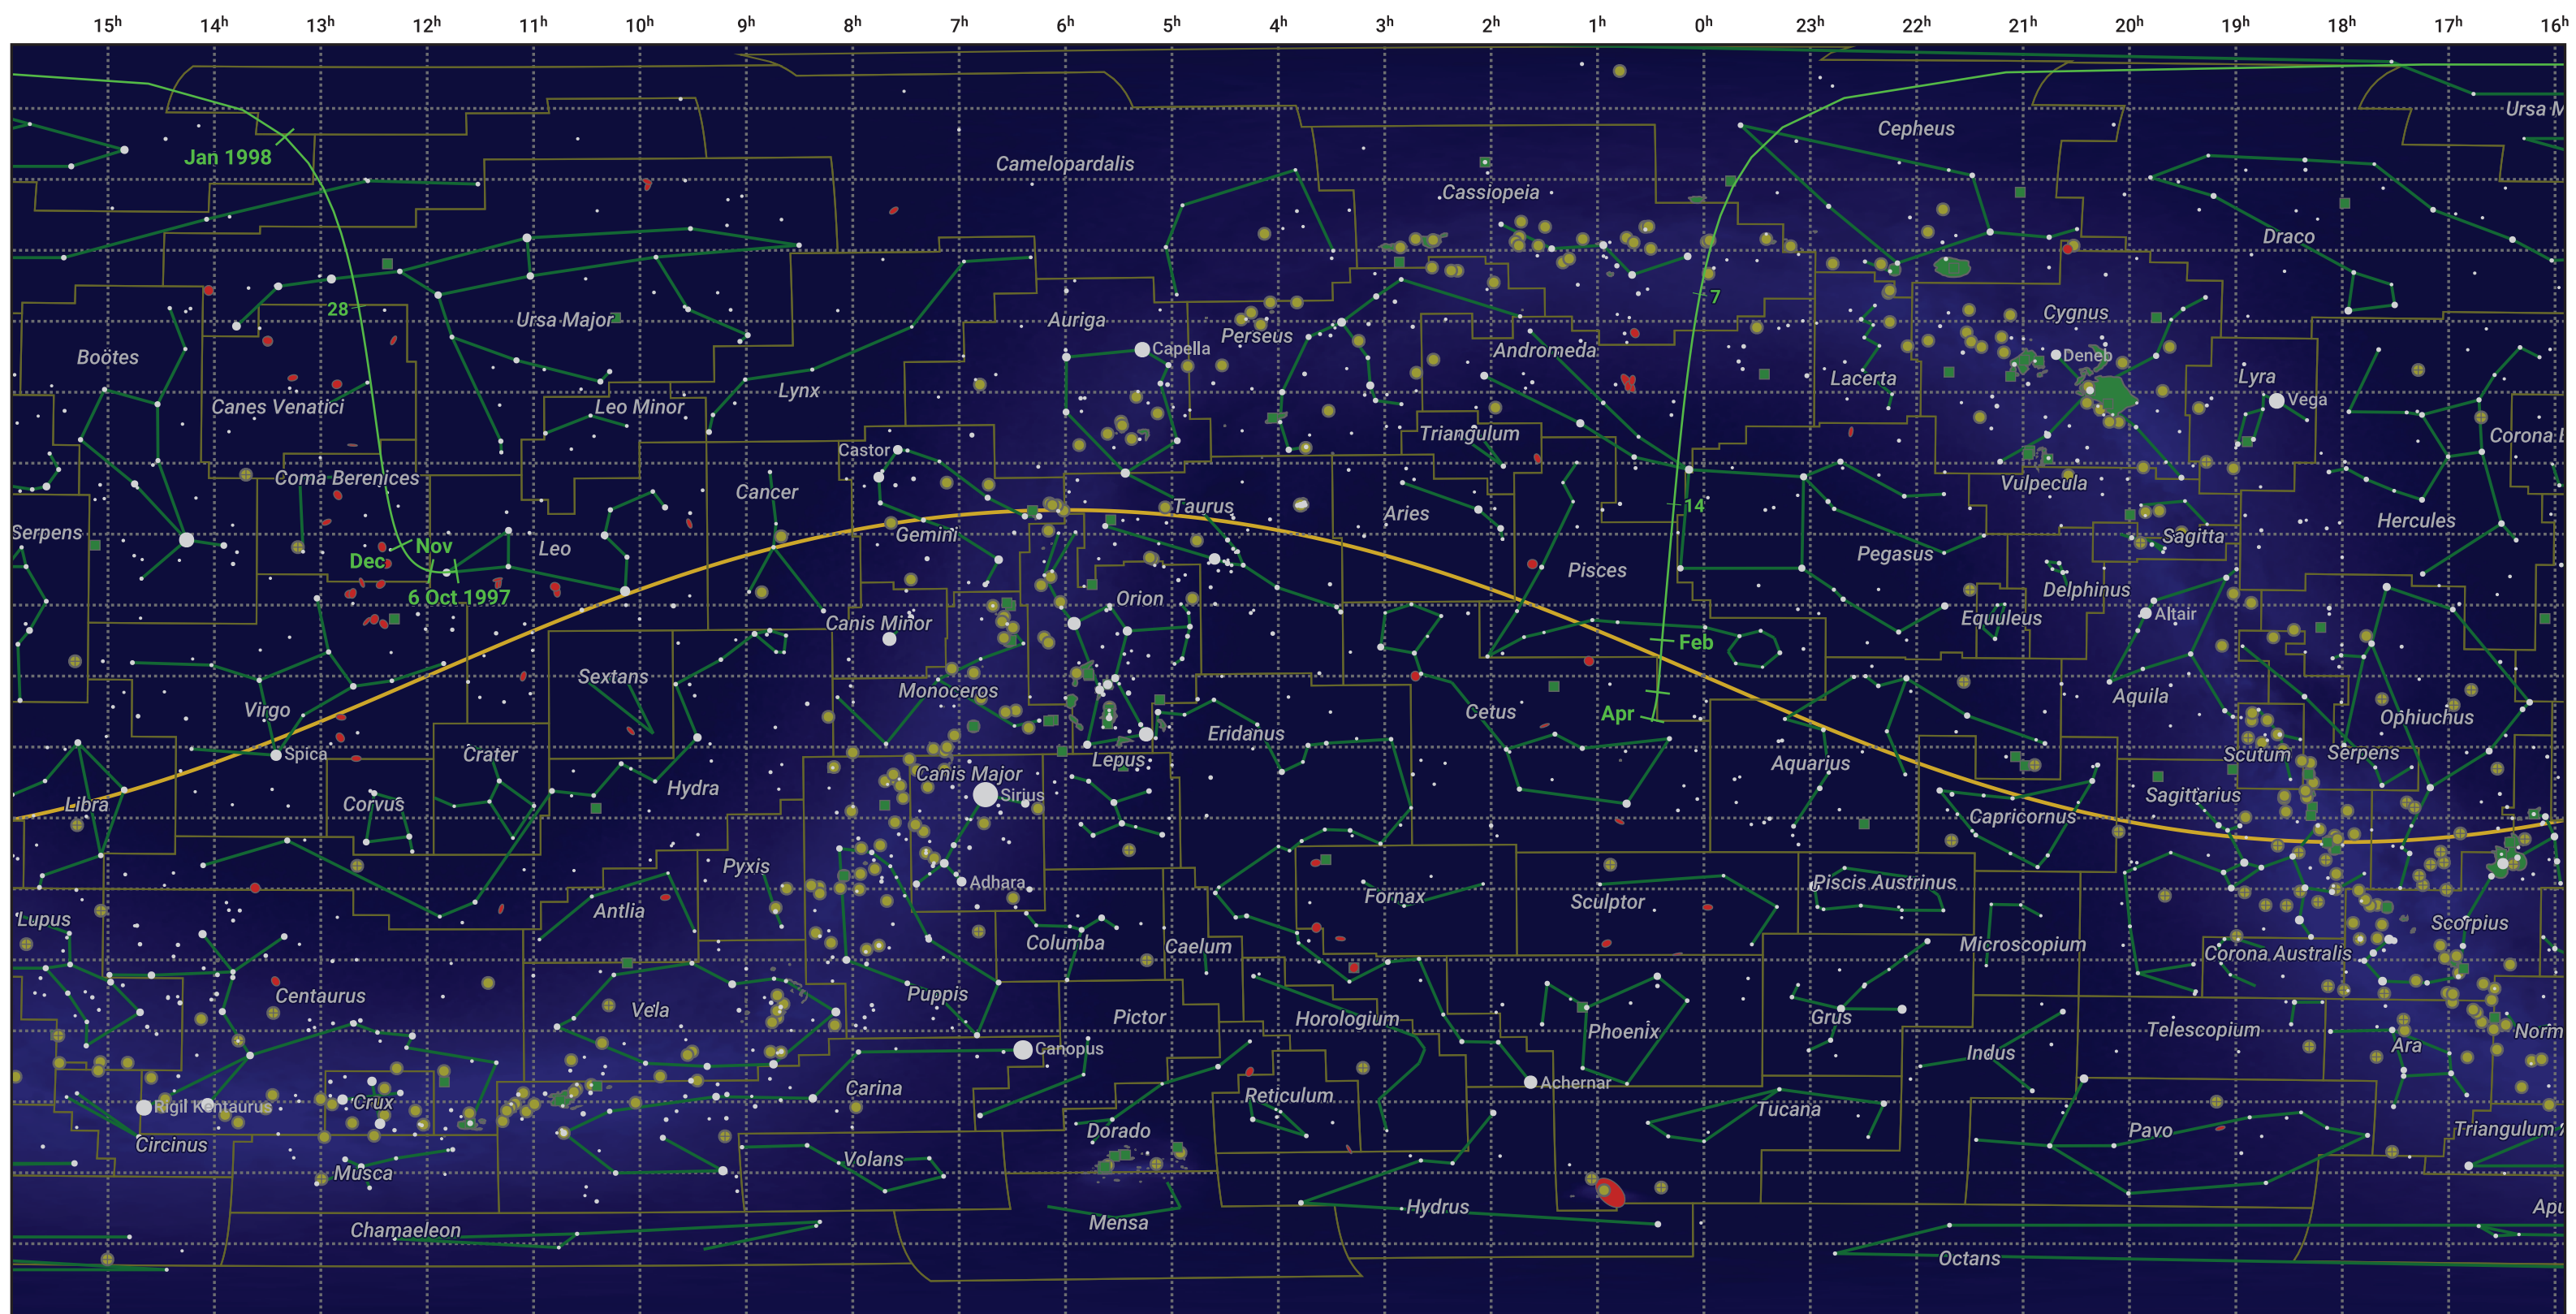

The path of 55P/Tempel-Tuttle starting on 6 Oct 1997

© Dominic Ford 2011–2024. Date markers placed at midnight UTC. Downloaded from <https://in-the-sky.org>

Magnitude scale: ● -5.0 ● -4.0 ● -3.0 ● -2.0 ● -1.0 ● 0.0 ● -1.0 ● -2.0

— Ecliptic Plane

● Galaxy ■ Bright nebula ● Open cluster ● Globular cluster

Date	Mag
1997 Oct 19	17.9
1997 Oct 30	16.8
1997 Nov 1	16.6
1997 Nov 9	15.8
1997 Nov 18	14.7
1997 Nov 26	13.7
1997 Dec 3	12.7
1997 Dec 10	11.5
1997 Dec 16	10.5
1997 Dec 22	9.2
1997 Dec 27	8.0
1998 Jan 1	6.8
1998 Jan 23	7.9
1998 Feb 8	8.9
1998 Feb 22	10.0
1998 Mar 1	10.7
1998 Mar 5	11.1
1998 Mar 15	12.1
1998 Mar 25	13.1