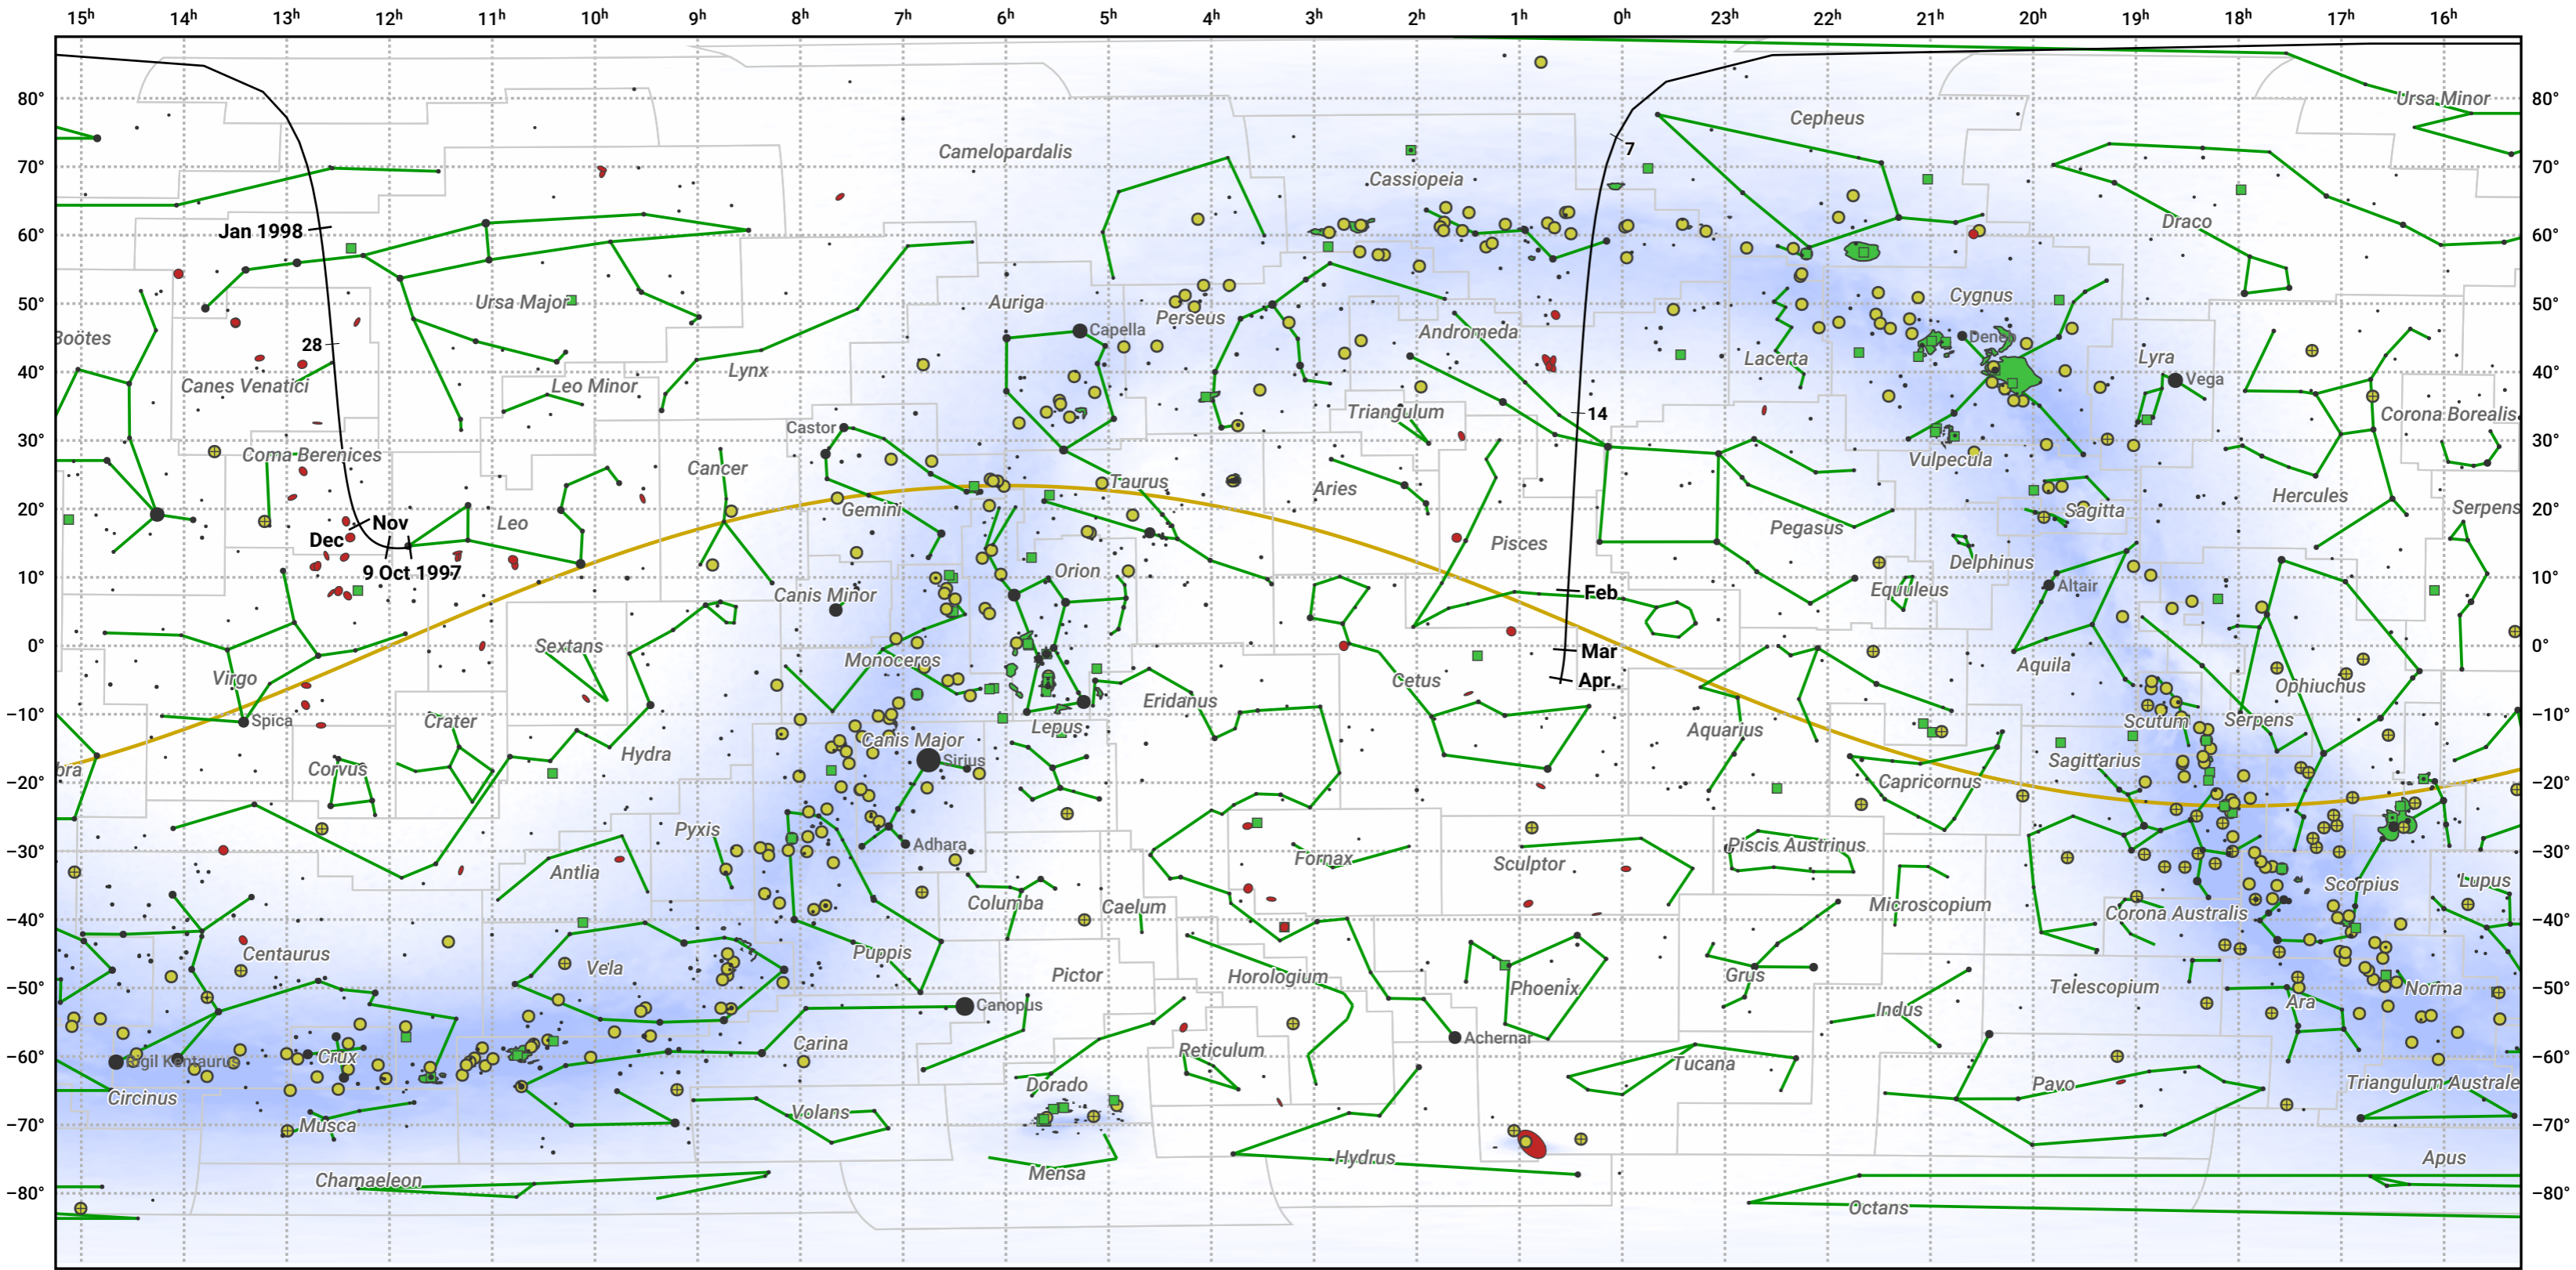

# The path of 55P/Tempel-Tuttle starting on 9 Oct 1997

© Dominic Ford 2011–2024. Date markers placed at midnight UTC. Downloaded from <https://in-the-sky.org>

Magnitude scale: 5.0 4.0 3.0 2.0 1.0 0.0 -1.0 -2.0

— Ecliptic Plane

Galaxy Bright nebula Open cluster Globular cluster

Date	Mag
1997 Oct 22	18.0
1997 Nov 1	17.0
1997 Nov 2	16.9
1997 Nov 12	15.9
1997 Nov 22	14.7
1997 Nov 30	13.6
1997 Dec 7	12.6
1997 Dec 14	11.4
1997 Dec 20	10.3
1997 Dec 25	9.3
1997 Dec 30	8.1
1998 Jan 1	7.6
1998 Jan 4	7.0
1998 Jan 27	8.0
1998 Feb 14	9.1
1998 Feb 27	10.1
1998 Mar 1	10.3
1998 Mar 10	11.2
1998 Mar 22	12.4
1998 Apr 2	13.5