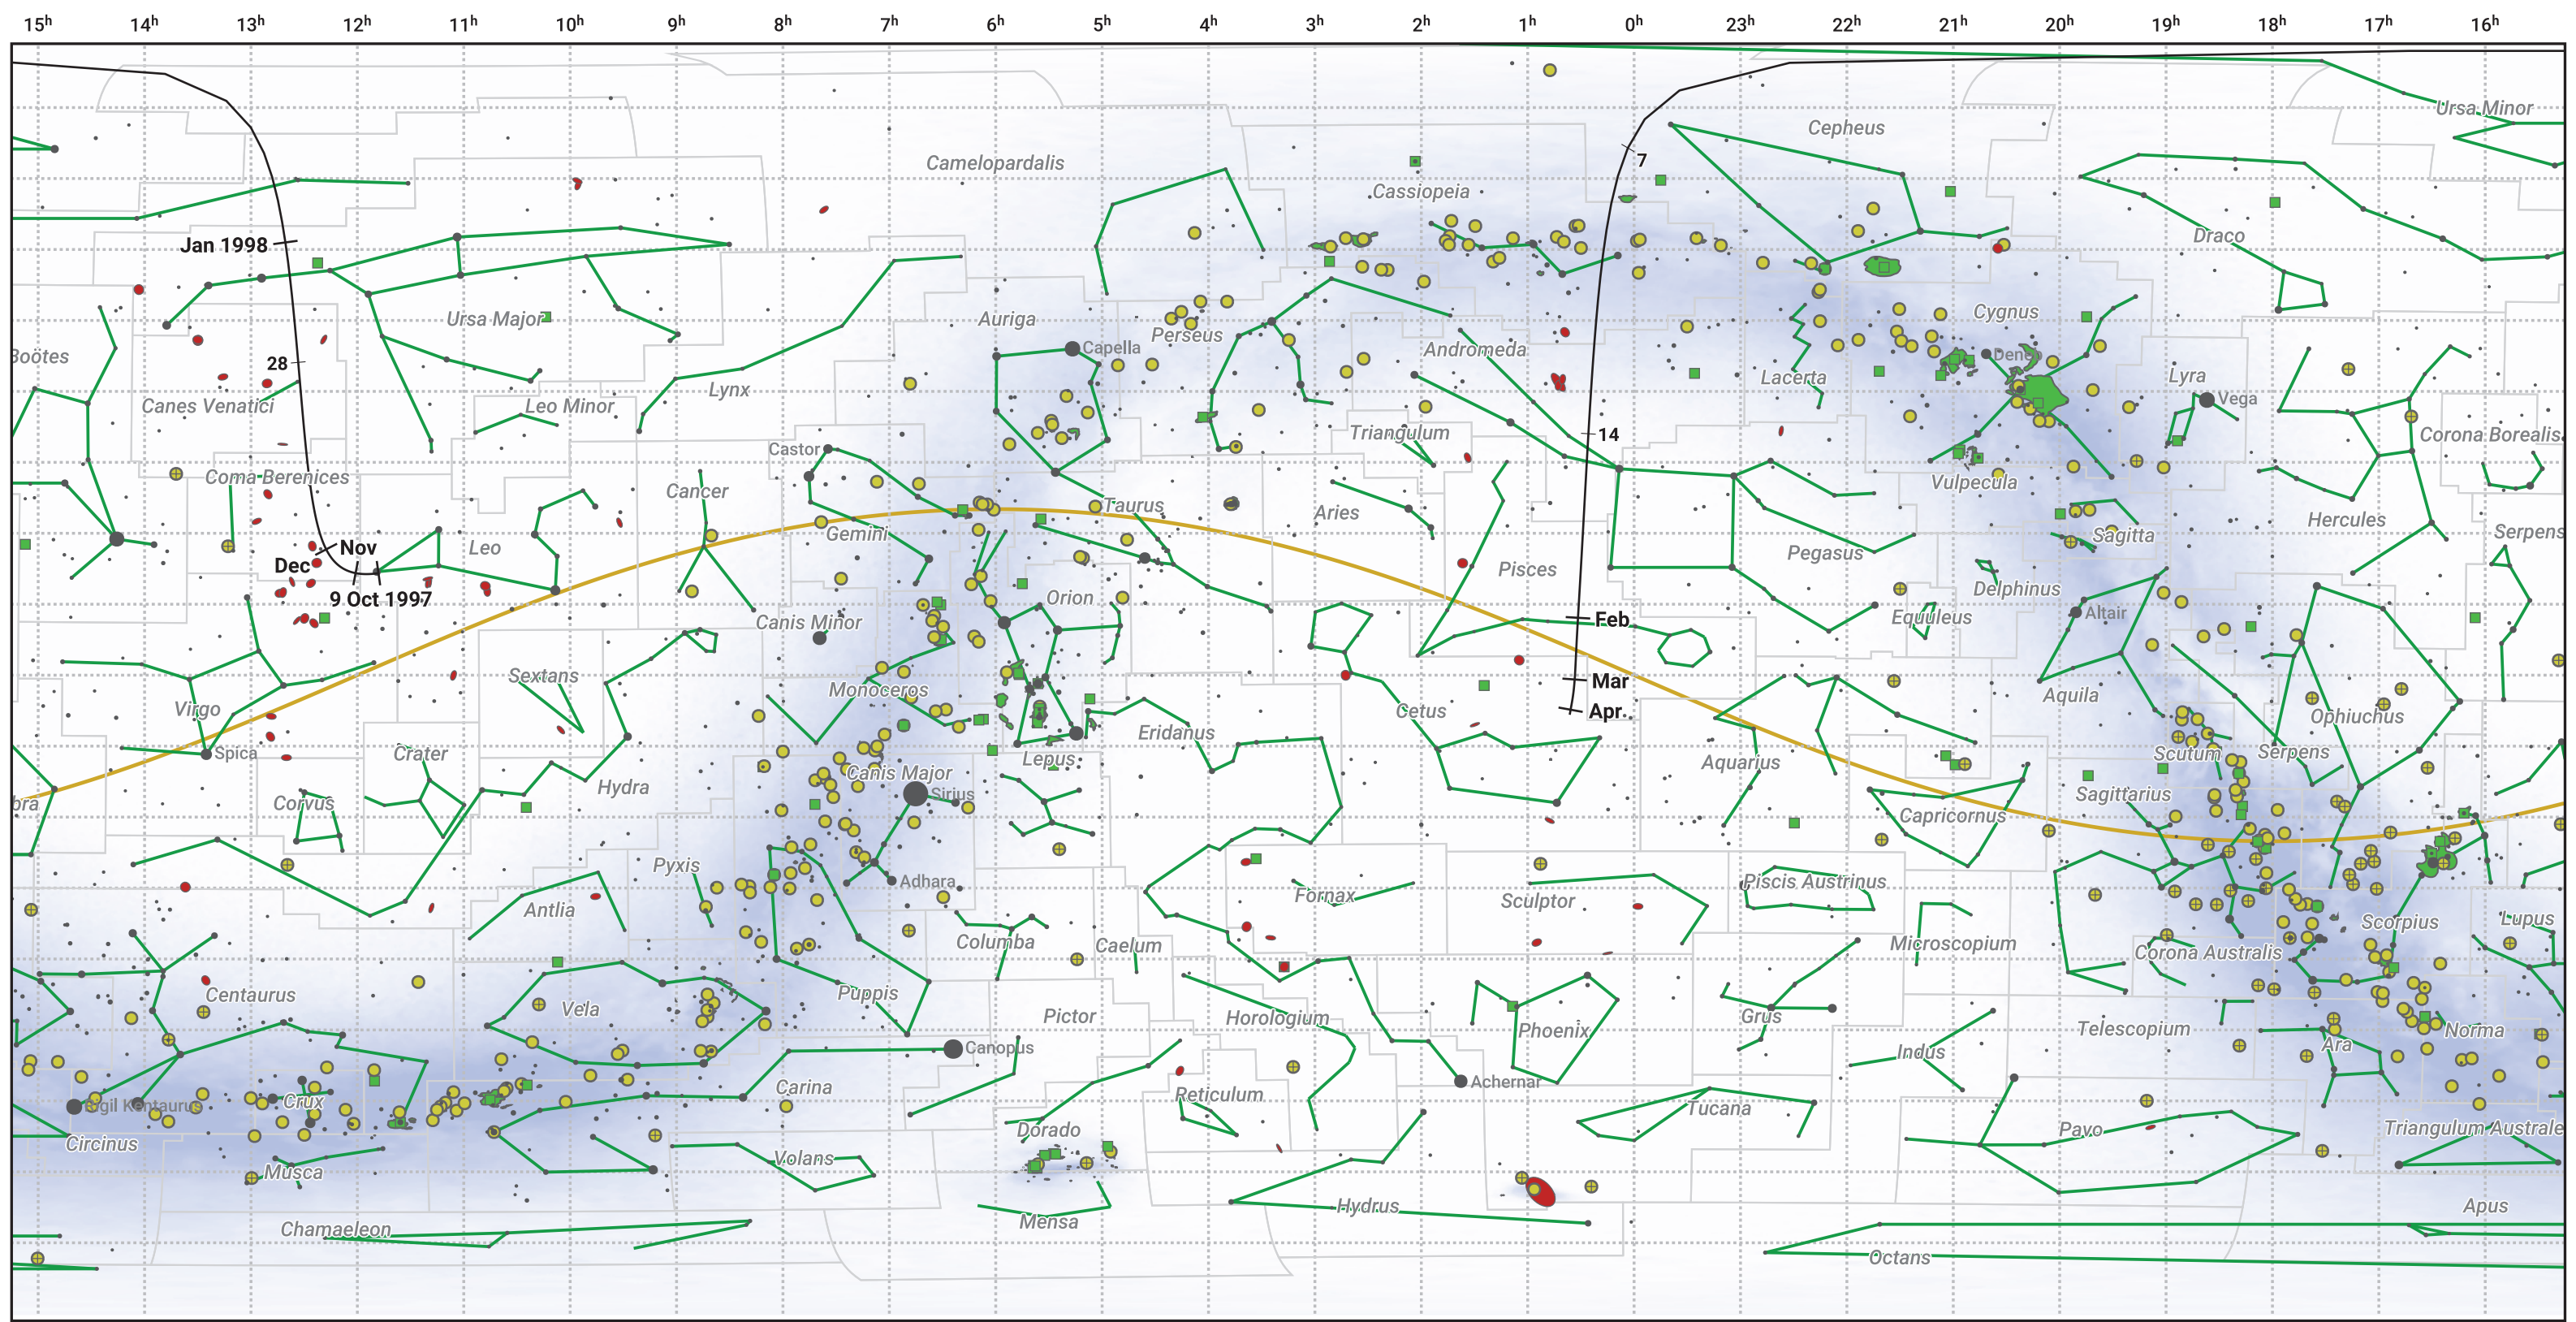

The path of 55P/Tempel-Tuttle starting on 9 Oct 1997

© Dominic Ford 2011–2024. Date markers placed at midnight UTC. Downloaded from <https://in-the-sky.org>

Magnitude scale: 5.0 4.0 3.0 2.0 1.0 0.0 -1.0 -2.0

— Ecliptic Plane

■ Galaxy ■ Bright nebula ● Open cluster ⊕ Globular cluster

Date	Mag
1997 Oct 22	18.0
1997 Nov 1	17.0
1997 Nov 2	16.9
1997 Nov 12	15.9
1997 Nov 22	14.7
1997 Nov 30	13.6
1997 Dec 7	12.6
1997 Dec 14	11.4
1997 Dec 20	10.3
1997 Dec 25	9.3
1997 Dec 30	8.1
1998 Jan 1	7.6
1998 Jan 4	7.0
1998 Jan 27	8.0
1998 Feb 14	9.1
1998 Feb 27	10.1
1998 Mar 1	10.3
1998 Mar 10	11.2
1998 Mar 22	12.4
1998 Apr 2	13.5