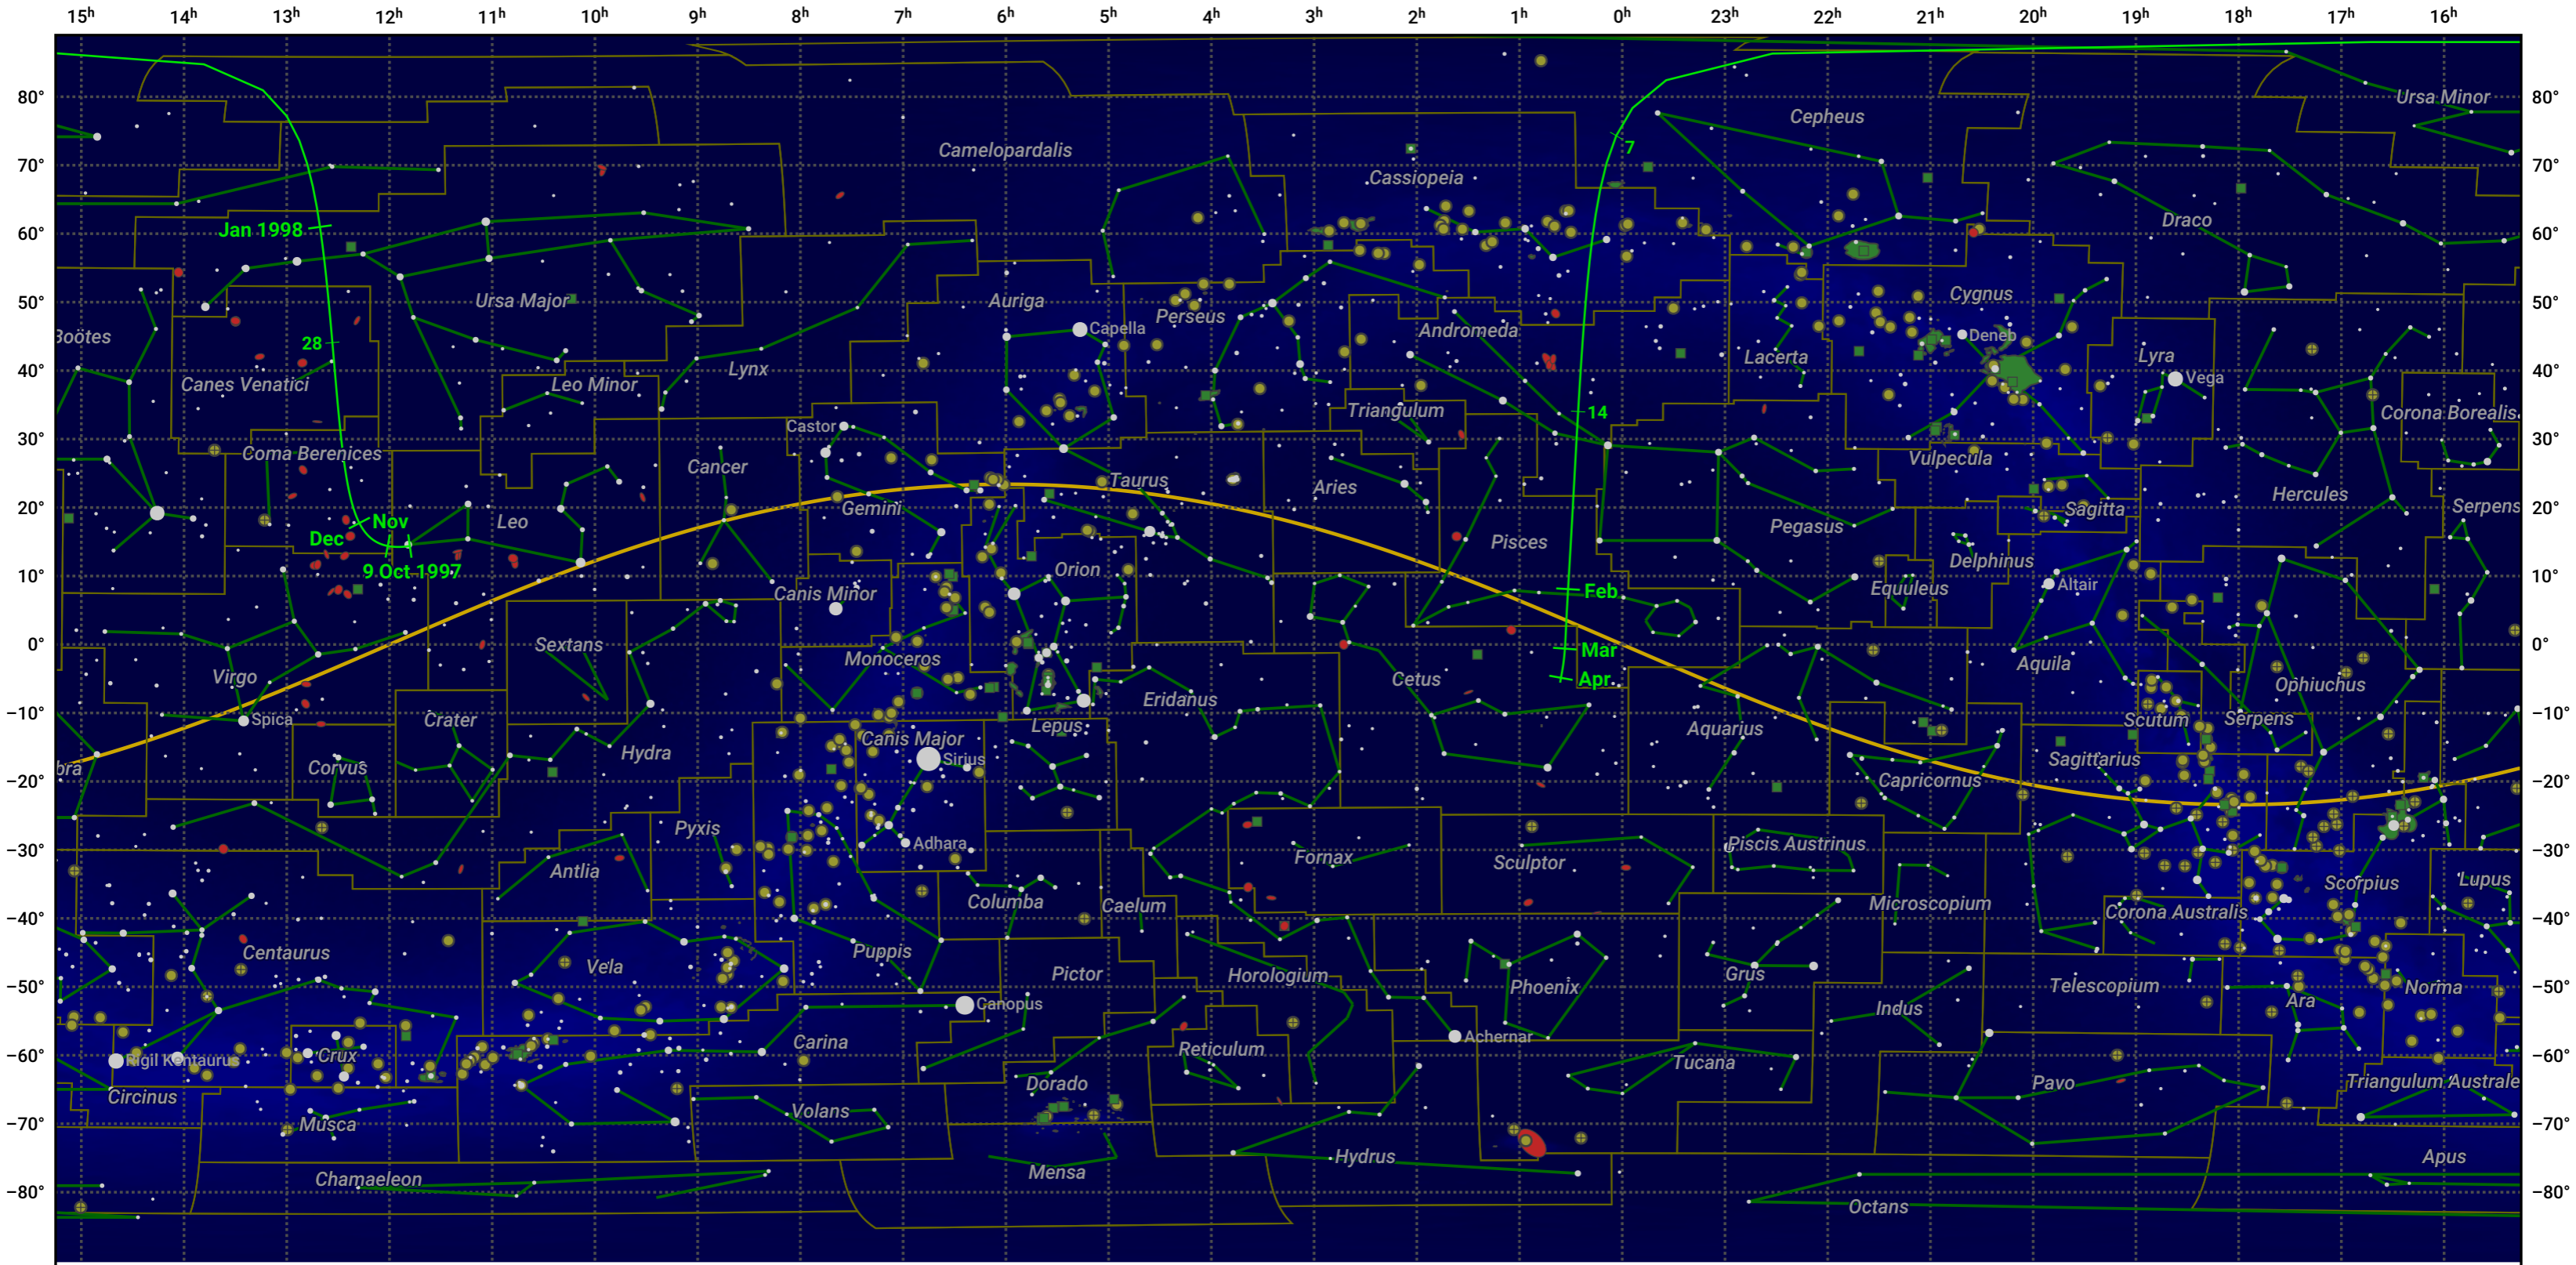

The path of 55P/Tempel-Tuttle starting on 9 Oct 1997

© Dominic Ford 2011–2024. Date markers placed at midnight UTC. Downloaded from <https://in-the-sky.org>

Magnitude scale: ● -5.0 ● -4.0 ● -3.0 ● -2.0 ● -1.0 ● 0.0 ● -1.0 ● -2.0

— Ecliptic Plane

● Galaxy ● Bright nebula ● Open cluster ● Globular cluster

Date	Mag
1997 Oct 22	18.0
1997 Nov 1	17.0
1997 Nov 2	16.9
1997 Nov 12	15.9
1997 Nov 22	14.7
1997 Nov 30	13.6
1997 Dec 7	12.6
1997 Dec 14	11.4
1997 Dec 20	10.3
1997 Dec 25	9.3
1997 Dec 30	8.1
1998 Jan 1	7.6
1998 Jan 4	7.0
1998 Jan 27	8.0
1998 Feb 14	9.1
1998 Feb 27	10.1
1998 Mar 1	10.3
1998 Mar 10	11.2
1998 Mar 22	12.4
1998 Apr 2	13.5