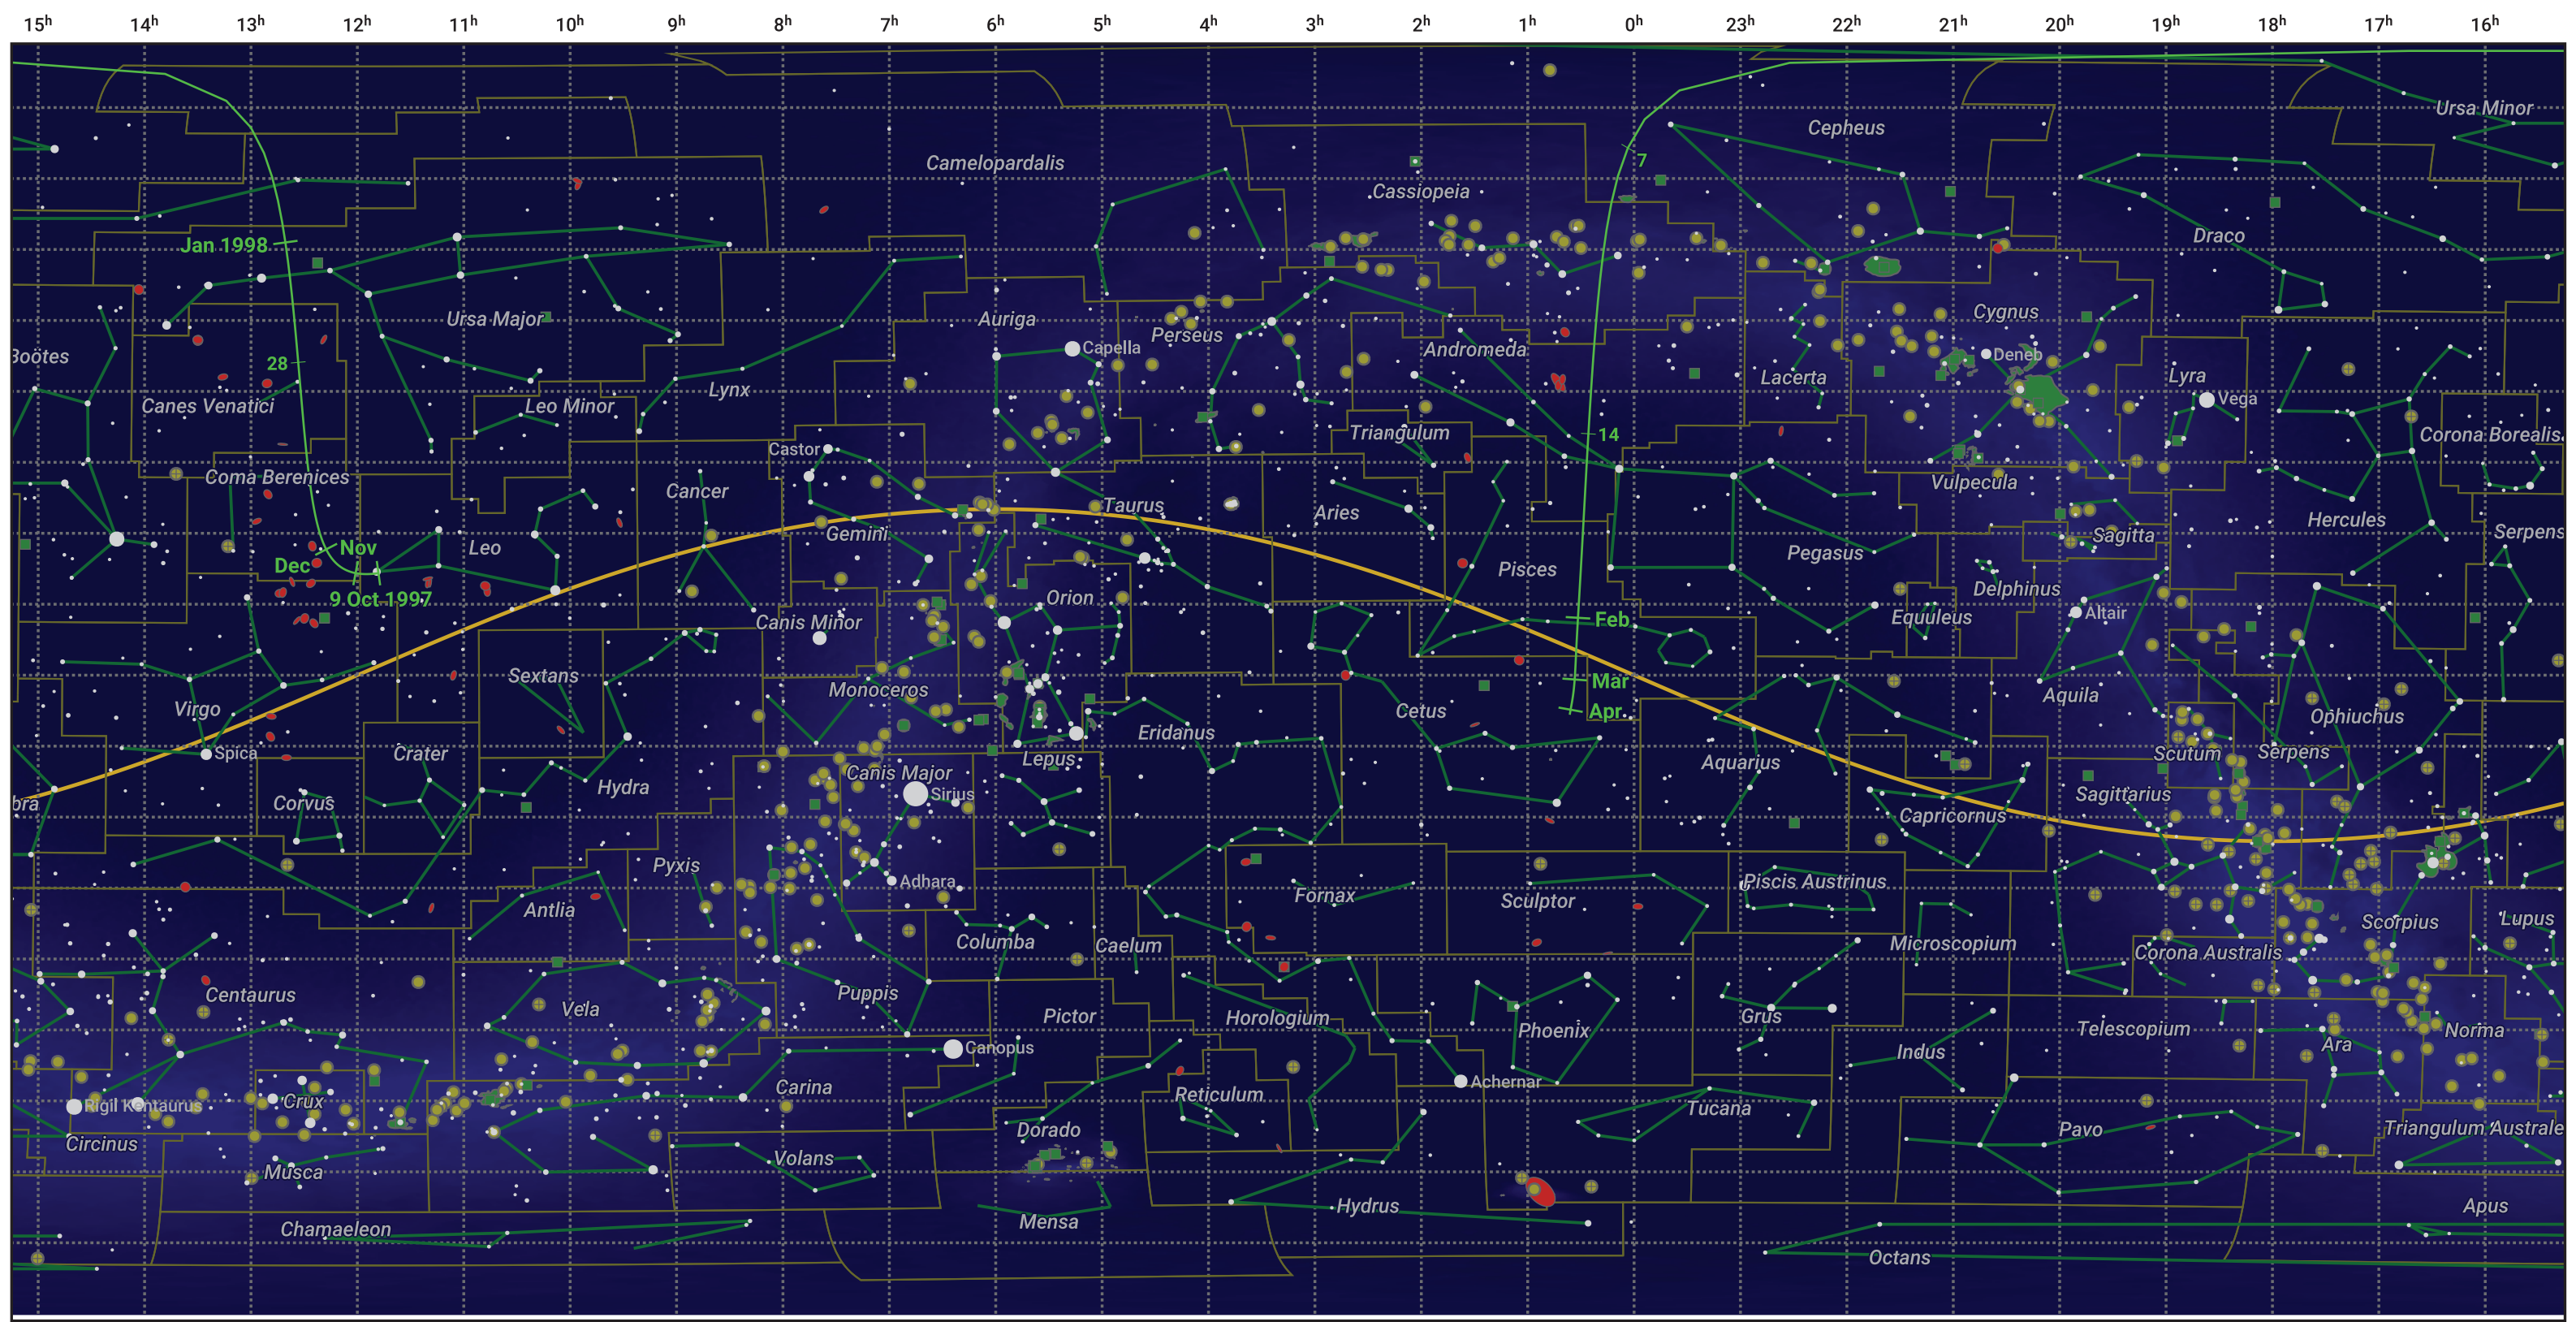

The path of 55P/Tempel-Tuttle starting on 9 Oct 1997

© Dominic Ford 2011–2024. Date markers placed at midnight UTC. Downloaded from <https://in-the-sky.org>

Magnitude scale: 5.0 4.0 3.0 2.0 1.0 0.0 -1.0 -2.0

— Ecliptic Plane

Galaxy
 Bright nebula
 Open cluster
 Globular cluster

Date	Mag
1997 Oct 22	18.0
1997 Nov 1	17.0
1997 Nov 2	16.9
1997 Nov 12	15.9
1997 Nov 22	14.7
1997 Nov 30	13.6
1997 Dec 7	12.6
1997 Dec 14	11.4
1997 Dec 20	10.3
1997 Dec 25	9.3
1997 Dec 30	8.1
1998 Jan 1	7.6
1998 Jan 4	7.0
1998 Jan 27	8.0
1998 Feb 14	9.1
1998 Feb 27	10.1
1998 Mar 1	10.3
1998 Mar 10	11.2
1998 Mar 22	12.4
1998 Apr 2	13.5