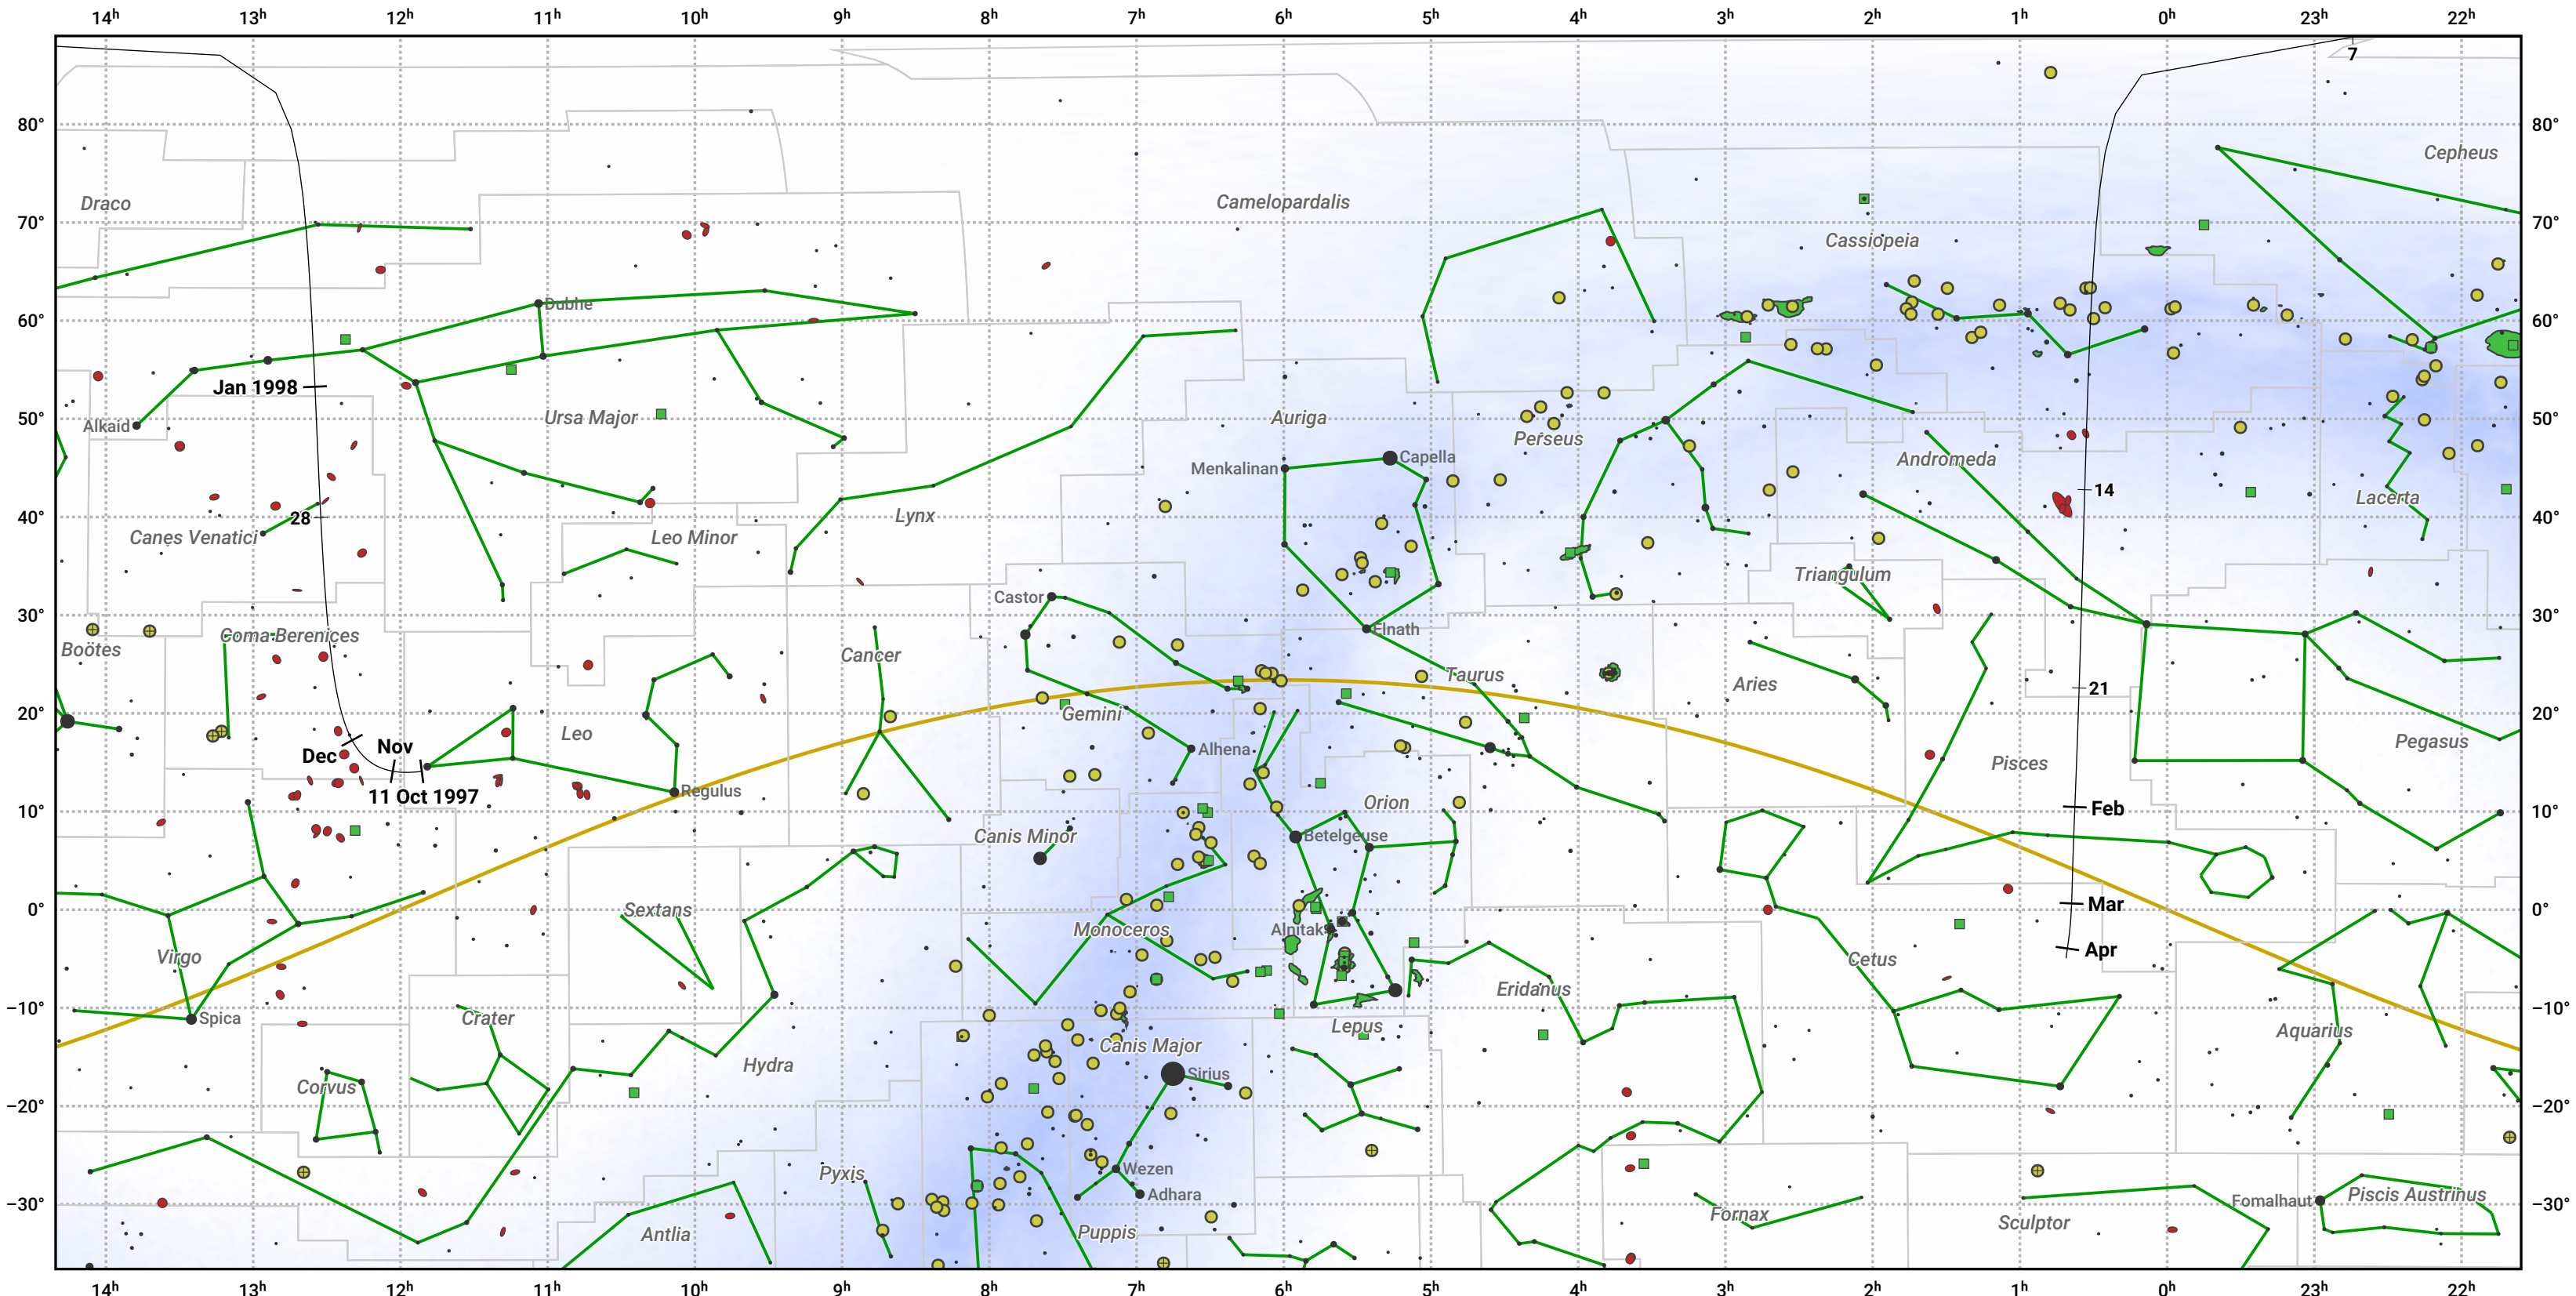

The path of 55P/Tempel-Tuttle starting on 11 Oct 1997

© Dominic Ford 2011–2024. Date markers placed at midnight UTC. Downloaded from <https://in-the-sky.org>

Magnitude scale: \bullet 5.0 \bullet 4.0 \bullet 3.0 \bullet 2.0 \bullet 1.0 \bullet 0.0 \bullet -1.0 \bullet -2.0

— Ecliptic Plane

● Galaxy ■ Bright nebula ● Open cluster ⊕ Globular cluster

Date	Mag
1997 Oct 24	18.1
1997 Nov 1	17.3
1997 Nov 4	17.0
1997 Nov 14	16.0
1997 Nov 23	14.9
1997 Dec 1	13.8
1997 Dec 8	12.8
1997 Dec 15	11.7
1997 Dec 22	10.4
1997 Dec 27	9.4
1998 Jan 1	8.2
1998 Jan 6	7.2
1998 Jan 31	8.2
1998 Feb 18	9.2
1998 Mar 1	10.1
1998 Mar 3	10.2
1998 Mar 14	11.3
1998 Mar 25	12.4
1998 Apr 5	13.4