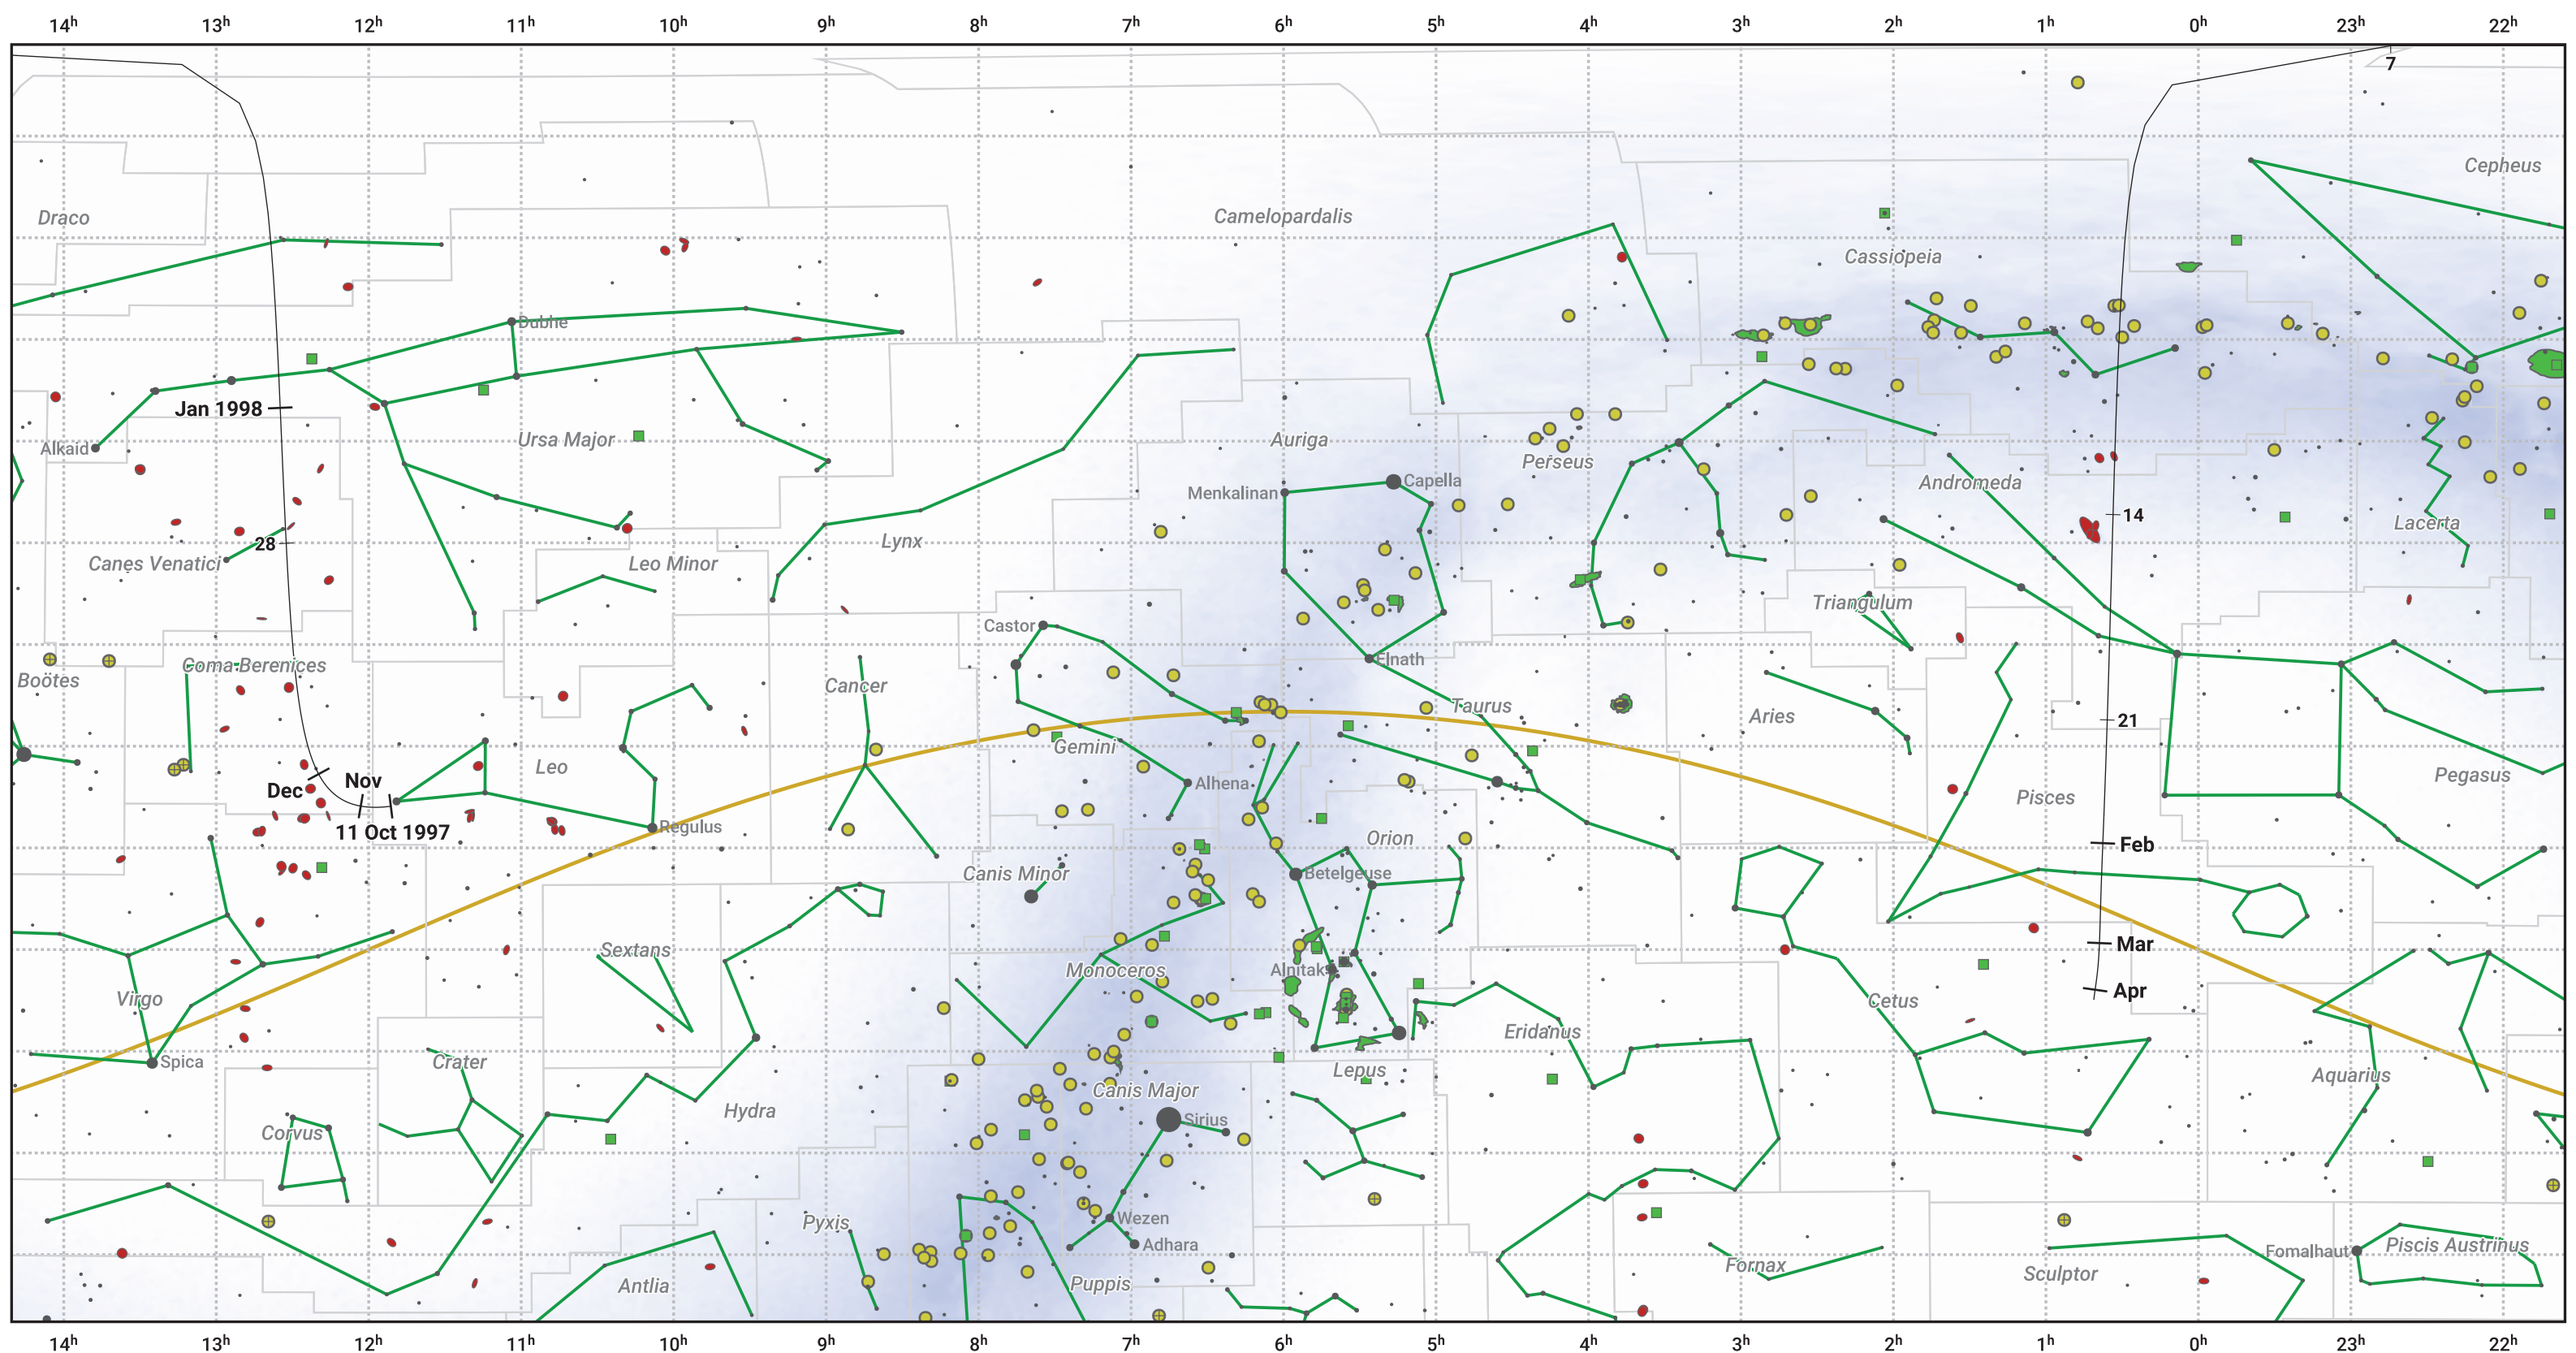

The path of 55P/Tempel-Tuttle starting on 11 Oct 1997

© Dominic Ford 2011–2024. Date markers placed at midnight UTC. Downloaded from <https://in-the-sky.org>

Magnitude scale: ● 5.0 ● 4.0 ● 3.0 ● 2.0 ● 1.0 ● 0.0 ● -1.0 ● -2.0

— Ecliptic Plane

● Galaxy ■ Bright nebula ● Open cluster ⊕ Globular cluster

Date	Mag
1997 Oct 24	18.1
1997 Nov 1	17.3
1997 Nov 4	17.0
1997 Nov 14	16.0
1997 Nov 23	14.9
1997 Dec 1	13.8
1997 Dec 8	12.8
1997 Dec 15	11.7
1997 Dec 22	10.4
1997 Dec 27	9.4
1998 Jan 1	8.2
1998 Jan 6	7.2
1998 Jan 31	8.2
1998 Feb 18	9.2
1998 Mar 1	10.1
1998 Mar 3	10.2
1998 Mar 14	11.3
1998 Mar 25	12.4
1998 Apr 5	13.4