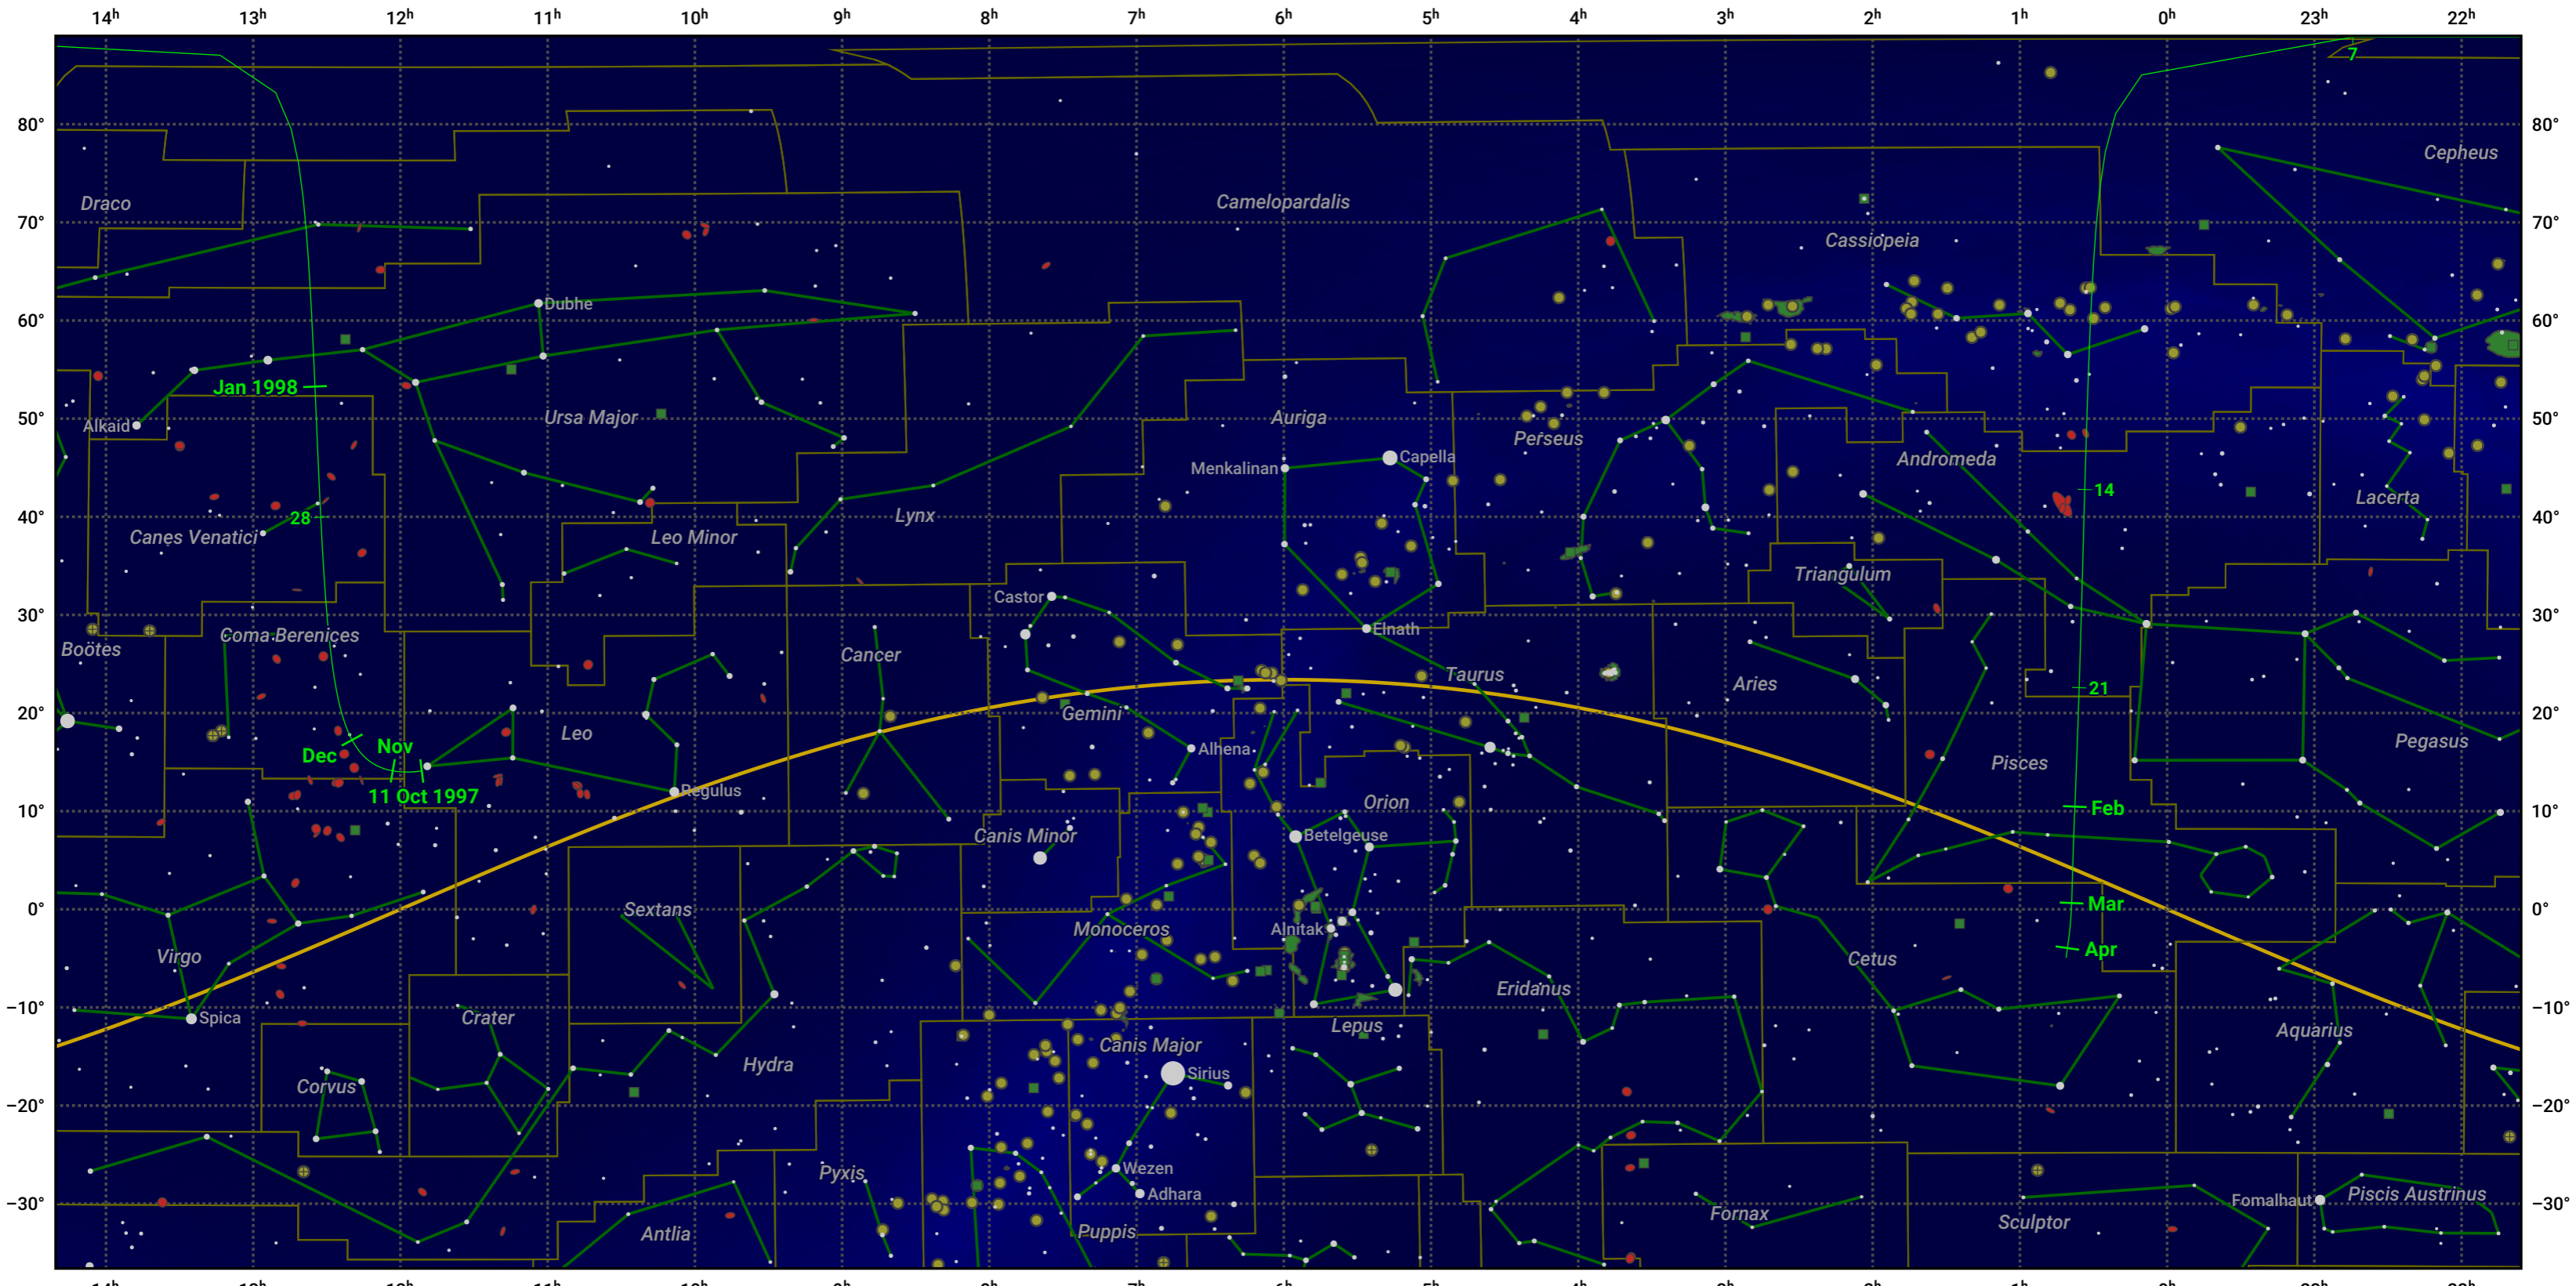

The path of 55P/Tempel-Tuttle starting on 11 Oct 1997

© Dominic Ford 2011–2024. Date markers placed at midnight UTC. Downloaded from <https://in-the-sky.org>

Magnitude scale: 5.0 4.0 3.0 2.0 1.0 0.0 -1.0 -2.0

— Ecliptic Plane

Galaxy Bright nebula Open cluster Globular cluster

Date	Mag
1997 Oct 24	18.1
1997 Nov 1	17.3
1997 Nov 4	17.0
1997 Nov 14	16.0
1997 Nov 23	14.9
1997 Dec 1	13.8
1997 Dec 8	12.8
1997 Dec 15	11.7
1997 Dec 22	10.4
1997 Dec 27	9.4
1998 Jan 1	8.2
1998 Jan 6	7.2
1998 Jan 31	8.2
1998 Feb 18	9.2
1998 Mar 1	10.1
1998 Mar 3	10.2
1998 Mar 14	11.3
1998 Mar 25	12.4
1998 Apr 5	13.4