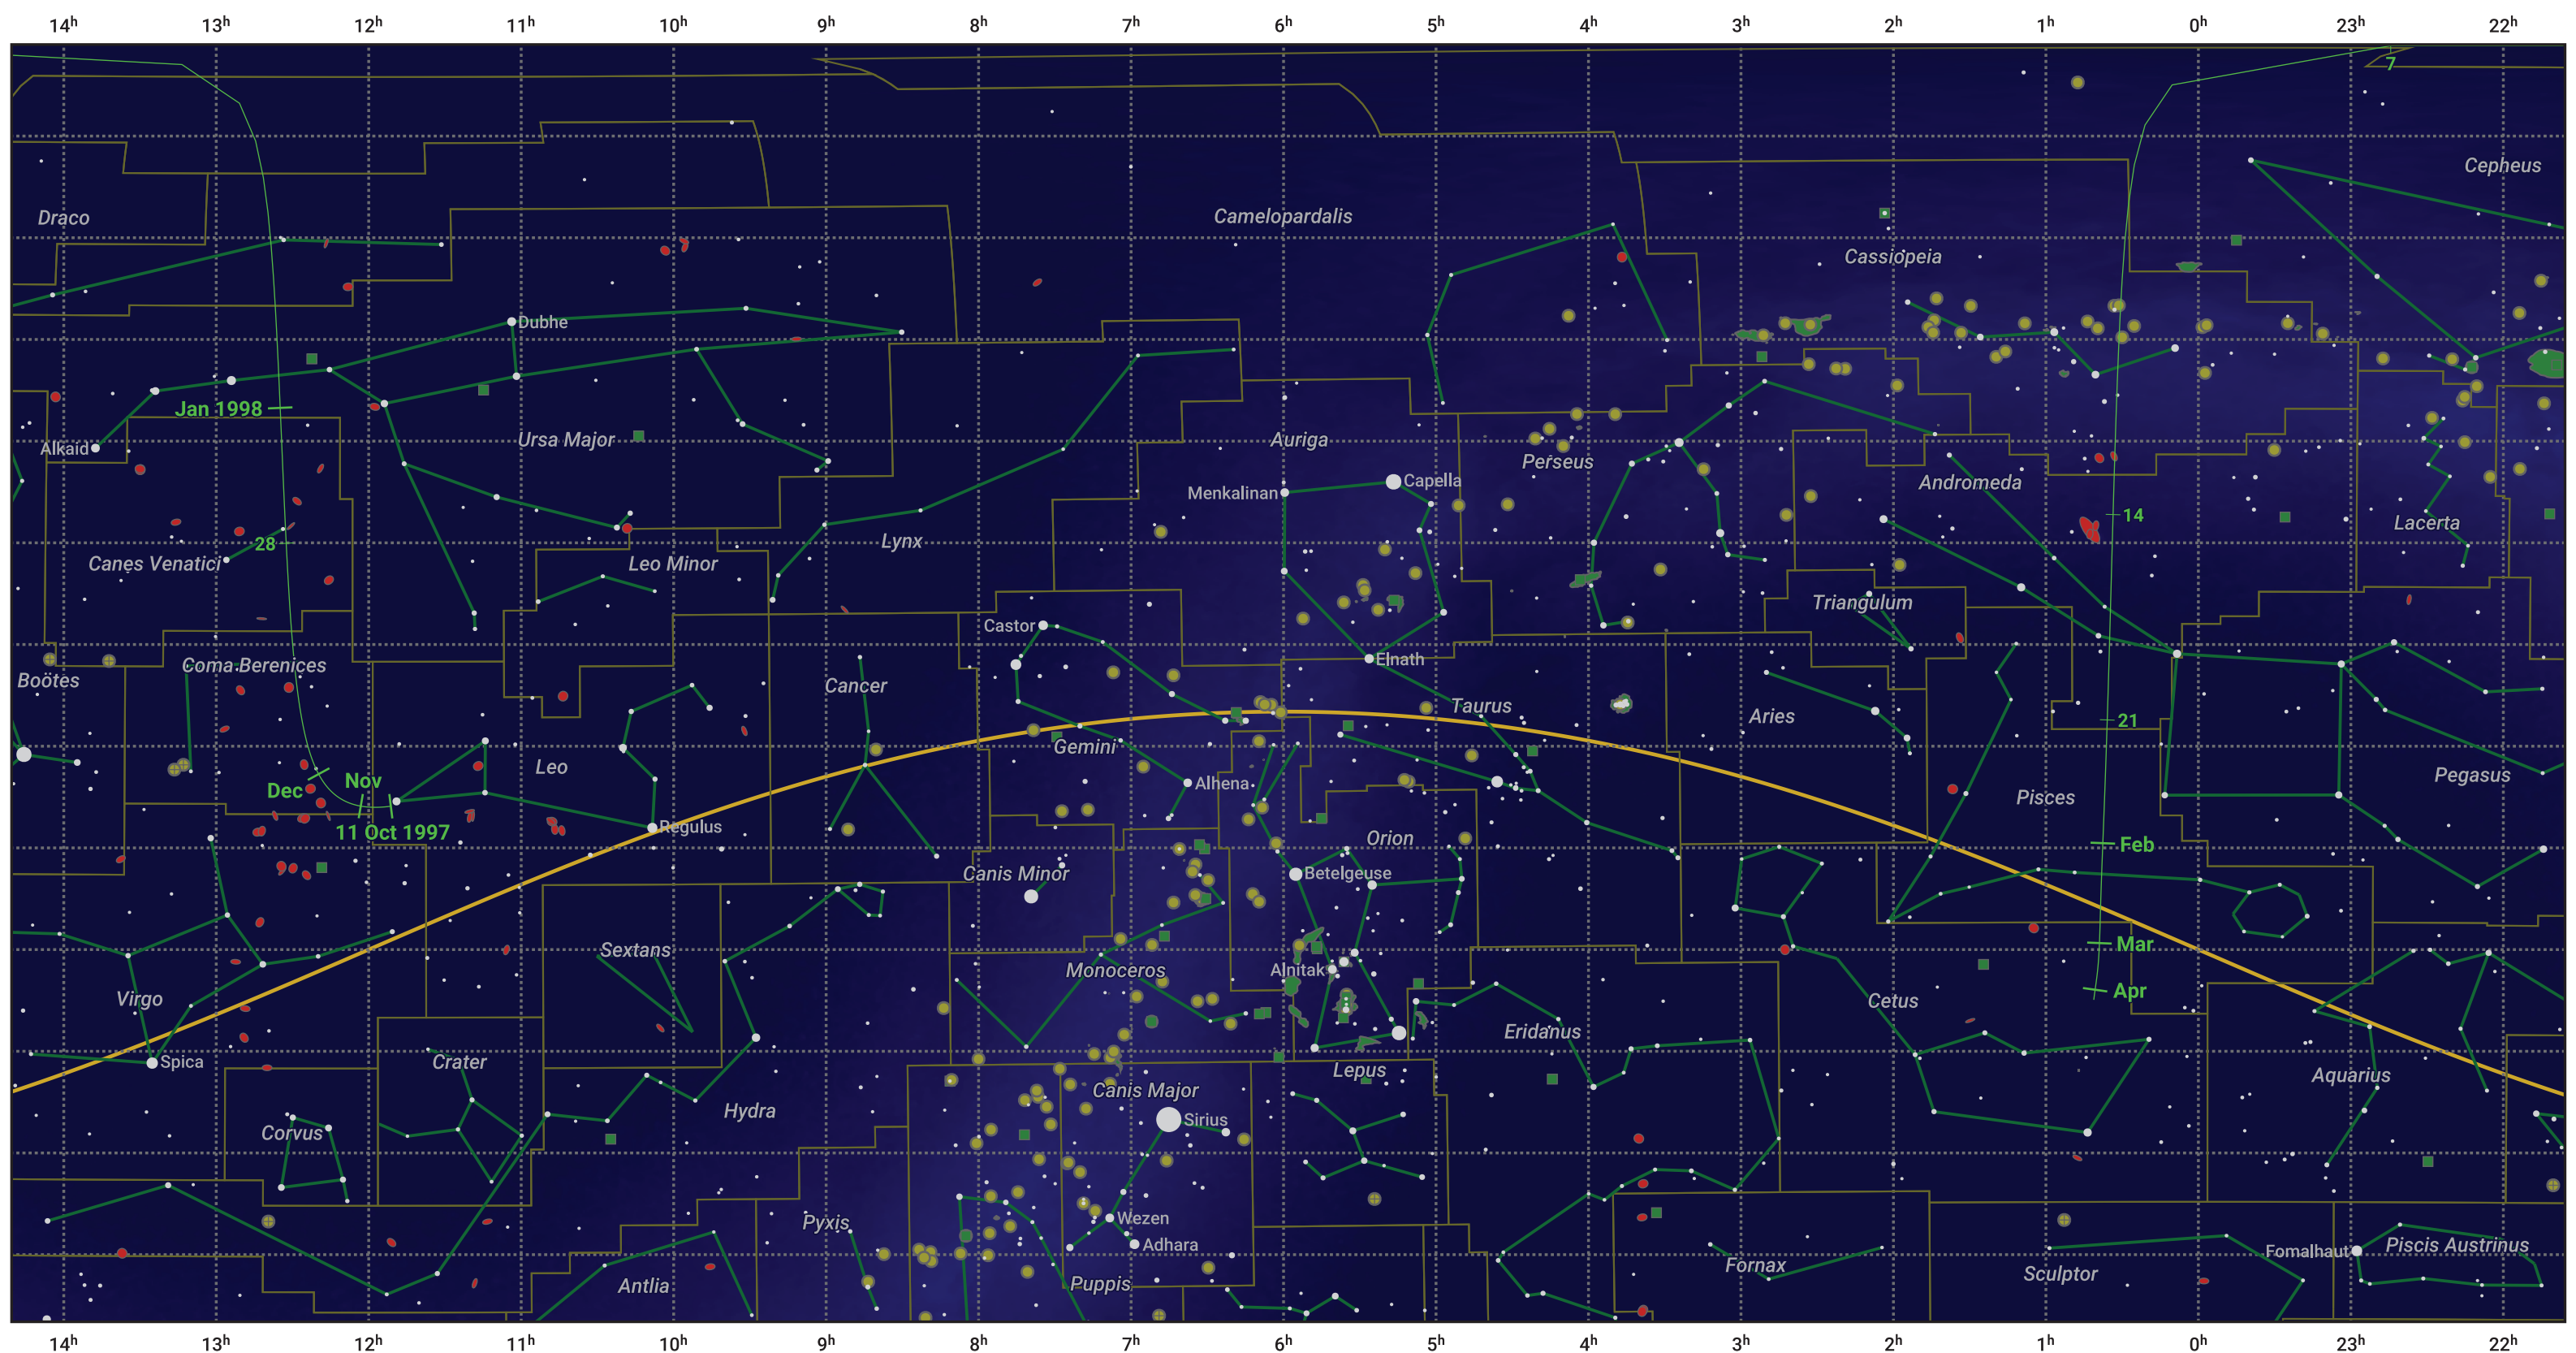

The path of 55P/Tempel-Tuttle starting on 11 Oct 1997

© Dominic Ford 2011–2024. Date markers placed at midnight UTC. Downloaded from <https://in-the-sky.org>

Magnitude scale: ● 5.0 ● 4.0 ● 3.0 ● 2.0 ● 1.0 ● 0.0 ● -1.0 ● -2.0

— Ecliptic Plane

● Galaxy    ■ Bright nebula    ● Open cluster    ⊕ Globular cluster

Date	Mag
1997 Oct 24	18.1
1997 Nov 1	17.3
1997 Nov 4	17.0
1997 Nov 14	16.0
1997 Nov 23	14.9
1997 Dec 1	13.8
1997 Dec 8	12.8
1997 Dec 15	11.7
1997 Dec 22	10.4
1997 Dec 27	9.4
1998 Jan 1	8.2
1998 Jan 6	7.2
1998 Jan 31	8.2
1998 Feb 18	9.2
1998 Mar 1	10.1
1998 Mar 3	10.2
1998 Mar 14	11.3
1998 Mar 25	12.4
1998 Apr 5	13.4