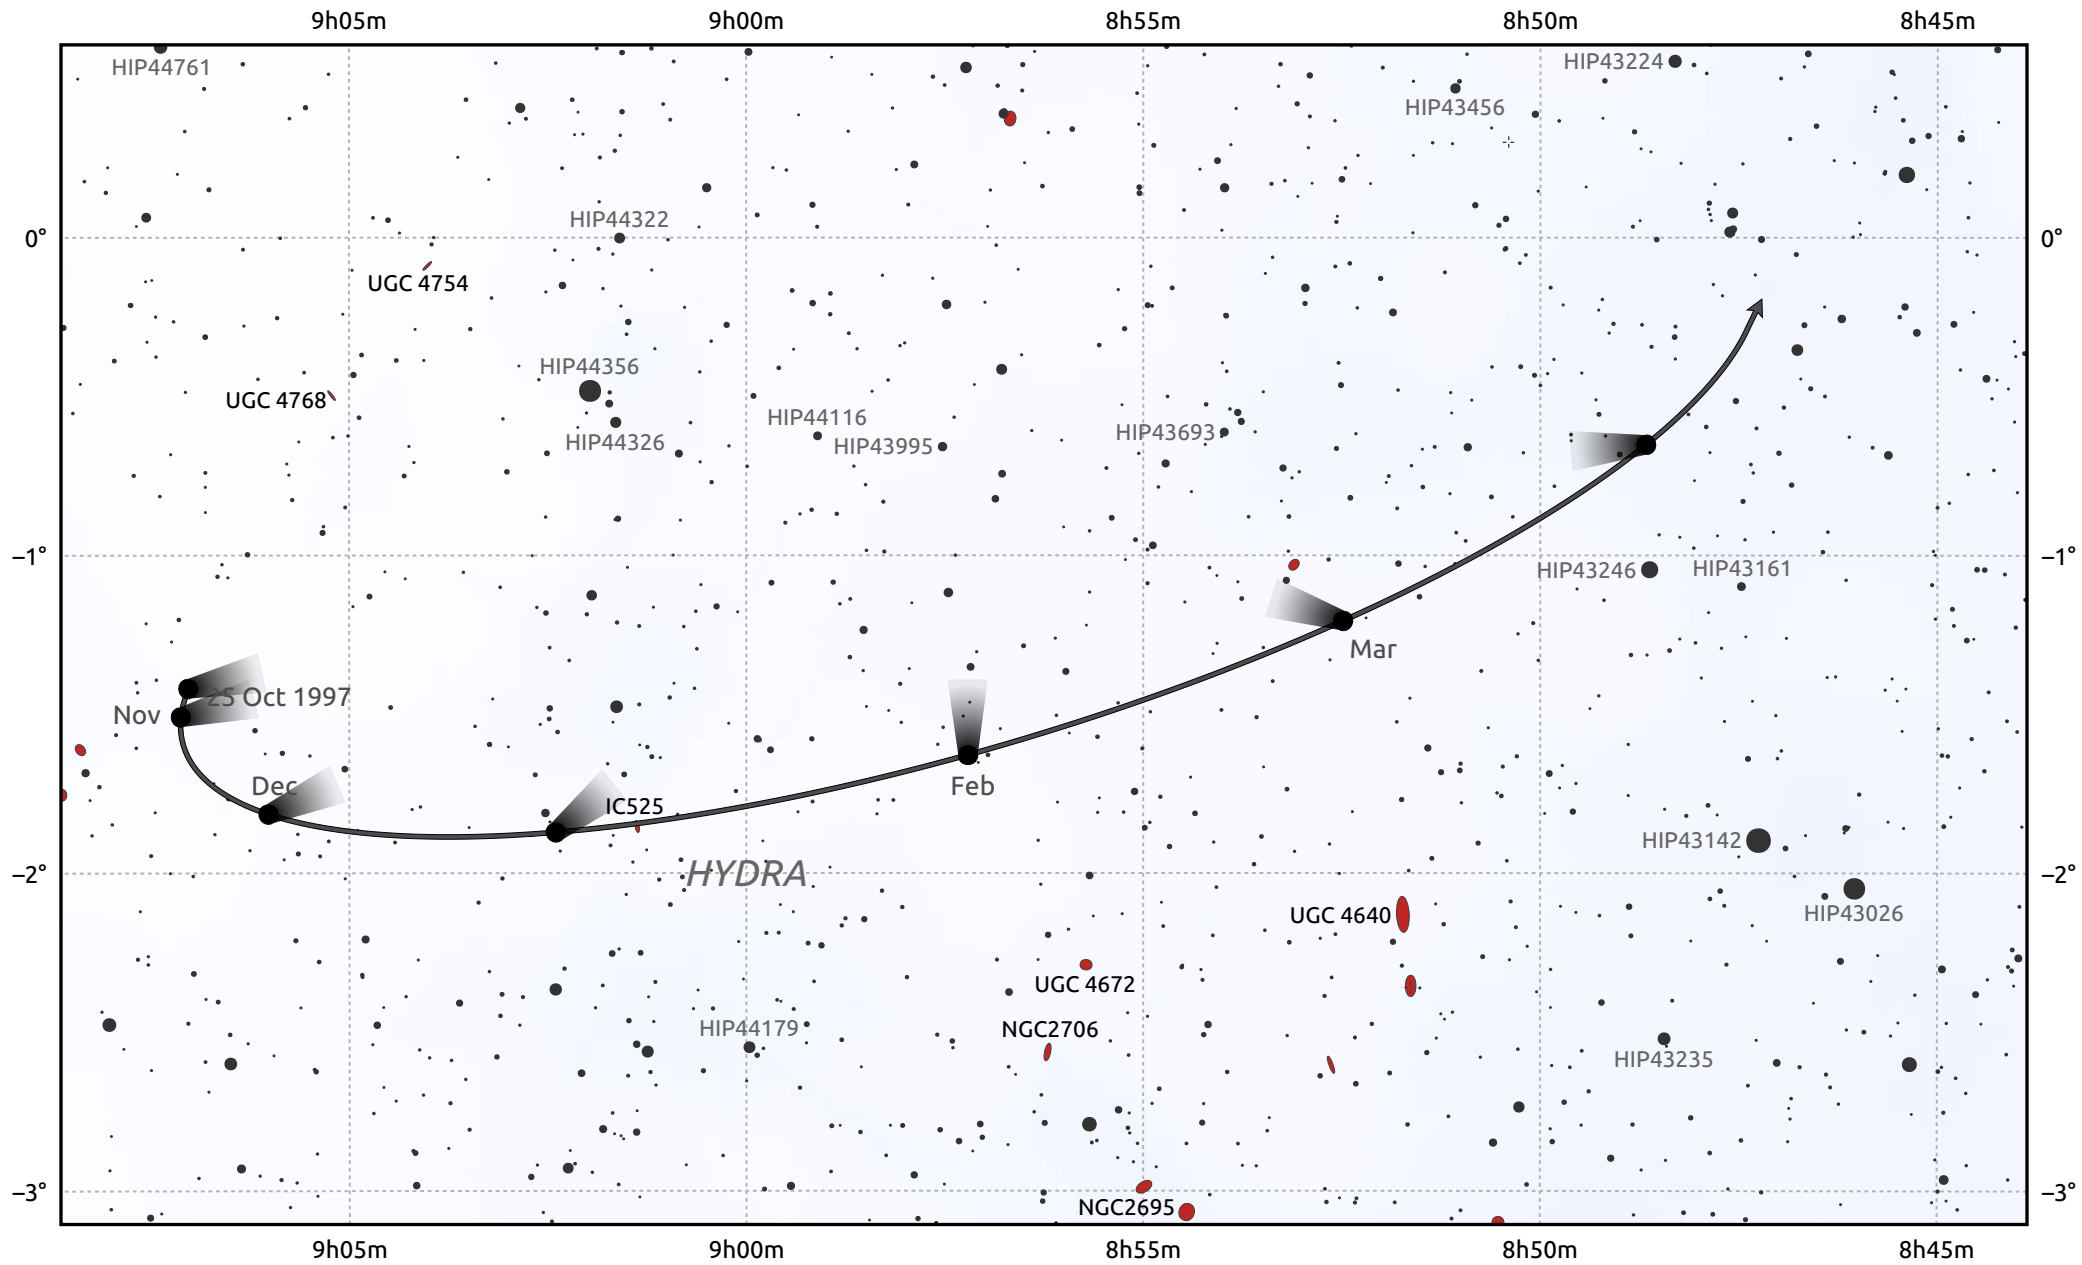

The path of 1P/Halley starting on 25 Oct 1997

© Dominic Ford 2011–2026. Date markers placed at midnight UTC. Downloaded from <https://in-the-sky.org>

Magnitude scale: · 12.0 · 11.0 · 10.0 · 9.0 · 8.0 · 7.0 · 6.0 · 5.0

— Ecliptic Plane

- Galaxy
- Bright nebula
- Open cluster
- Globular cluster
- Planetary nebula

Date	Mag
1997 Nov 1	nan
1998 Jan 1	nan
1998 Mar 1	nan