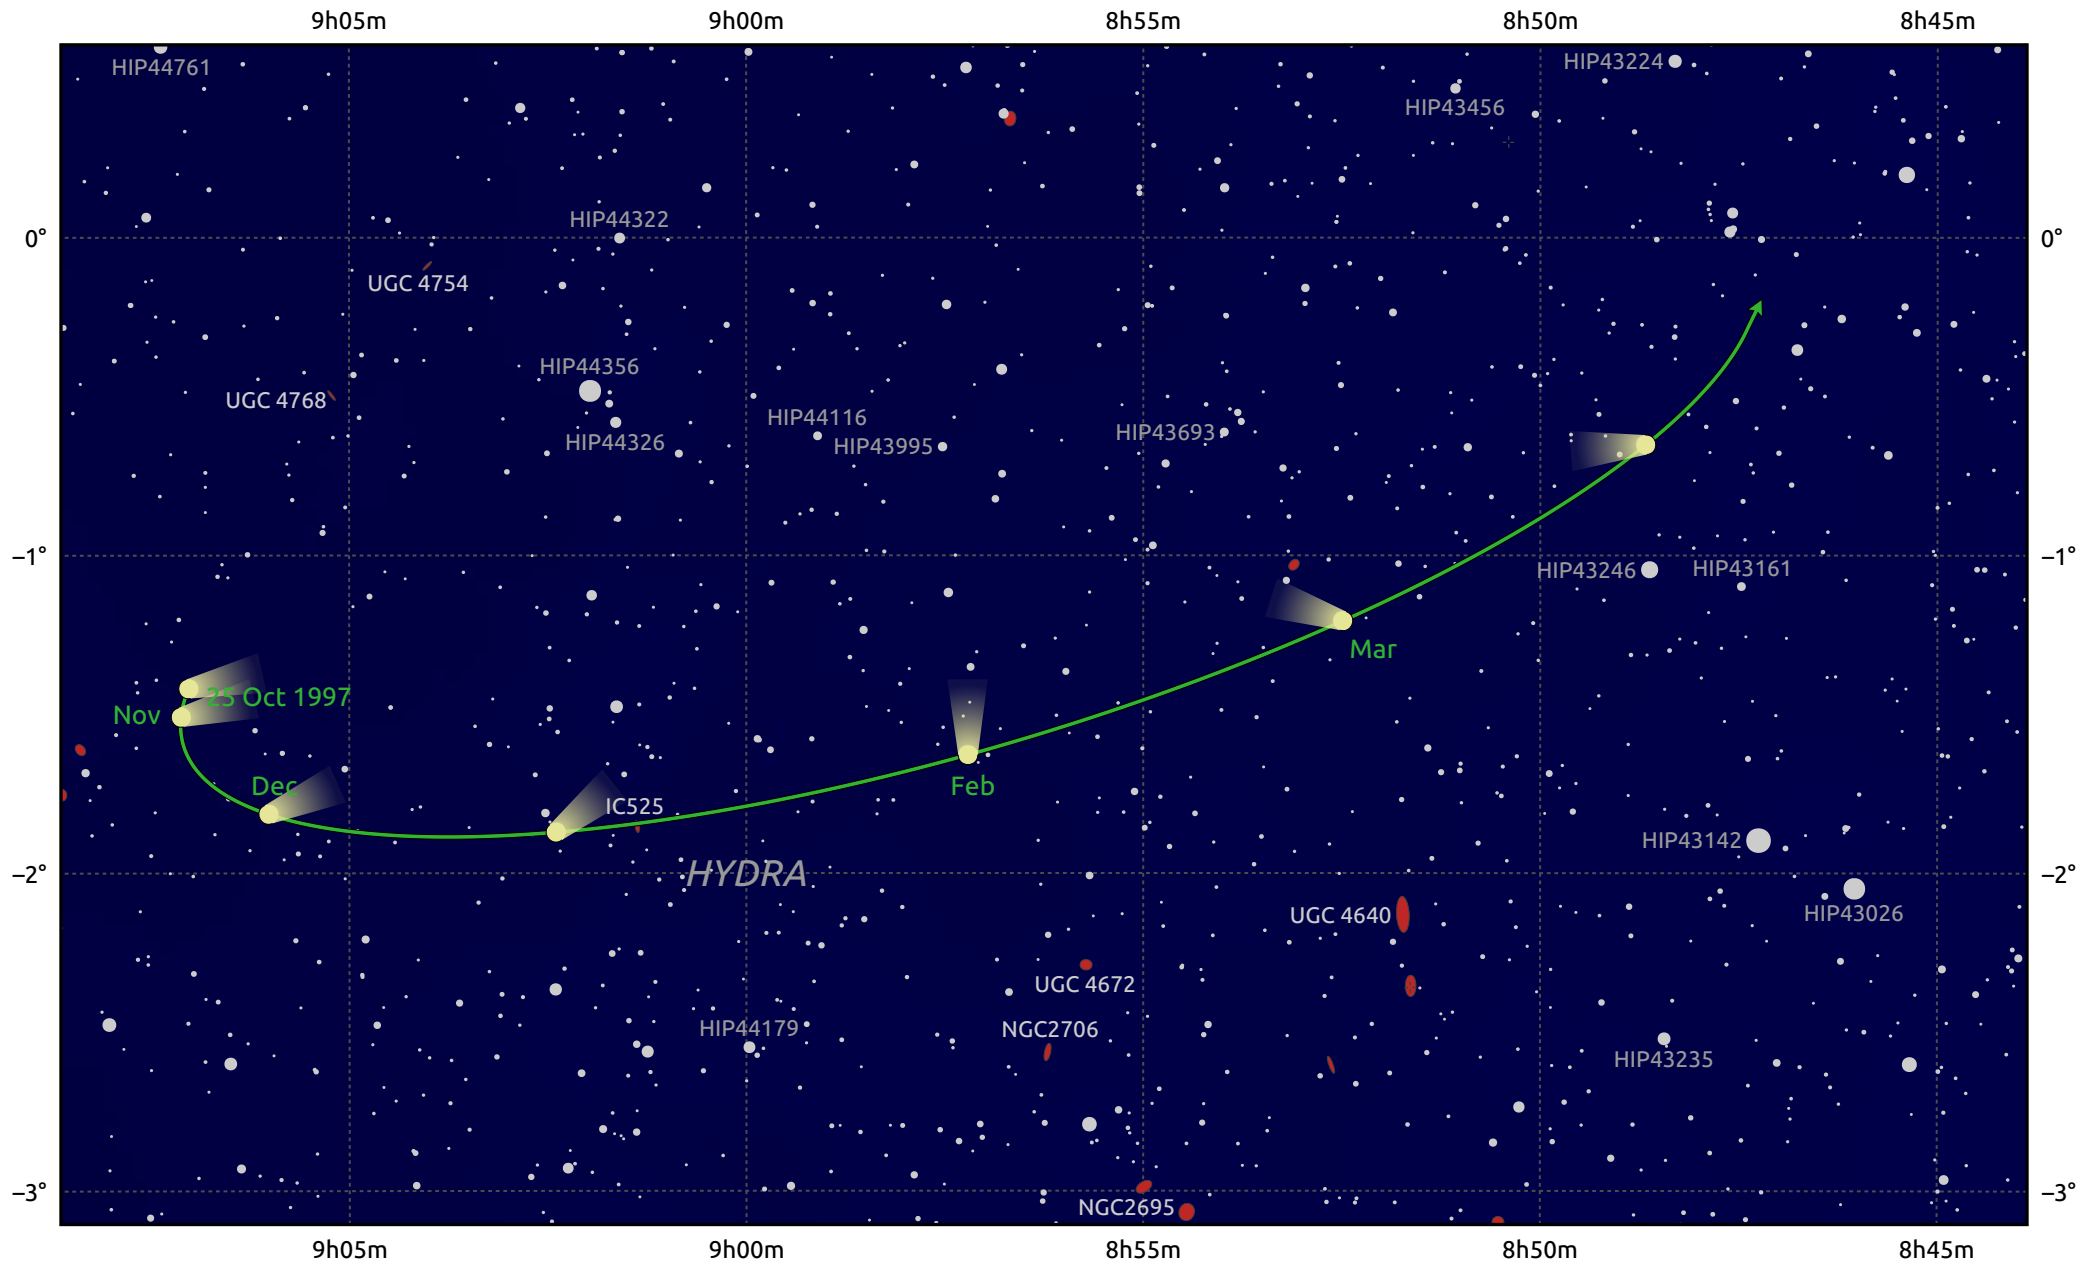

The path of 1P/Halley starting on 25 Oct 1997

© Dominic Ford 2011–2026. Date markers placed at midnight UTC. Downloaded from <https://in-the-sky.org>

Magnitude scale: · 12.0 · 11.0 · 10.0 · 9.0 · 8.0 · 7.0 · 6.0 · 5.0

— Ecliptic Plane

- Galaxy
- Bright nebula
- Open cluster
- ⊕ Globular cluster
- ⊕ Planetary nebula

Date	Mag
1997 Nov 1	nan
1998 Jan 1	nan
1998 Mar 1	nan